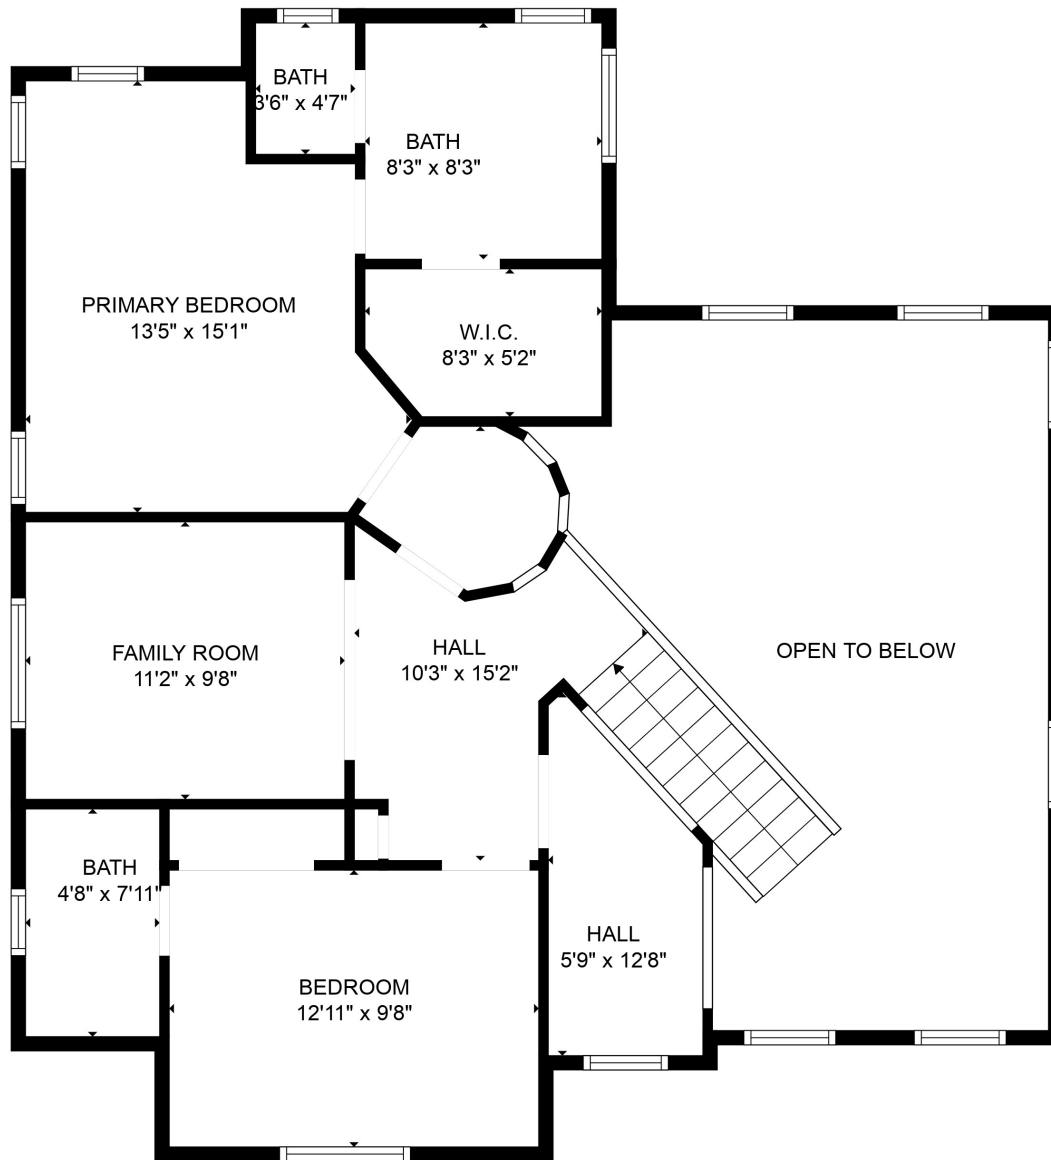

Total scanned area: 2916 sq. ft

SIZES AND DIMENSIONS ARE APPROXIMATE, ACTUAL MAY VARY.

Total scanned area: 2916 sq. ft

SIZES AND DIMENSIONS ARE APPROXIMATE, ACTUAL MAY VARY.

Total scanned area: 2916 sq. ft

SIZES AND DIMENSIONS ARE APPROXIMATE, ACTUAL MAY VARY.

Total scanned area: 2916 sq. ft

SIZES AND DIMENSIONS ARE APPROXIMATE, ACTUAL MAY VARY.