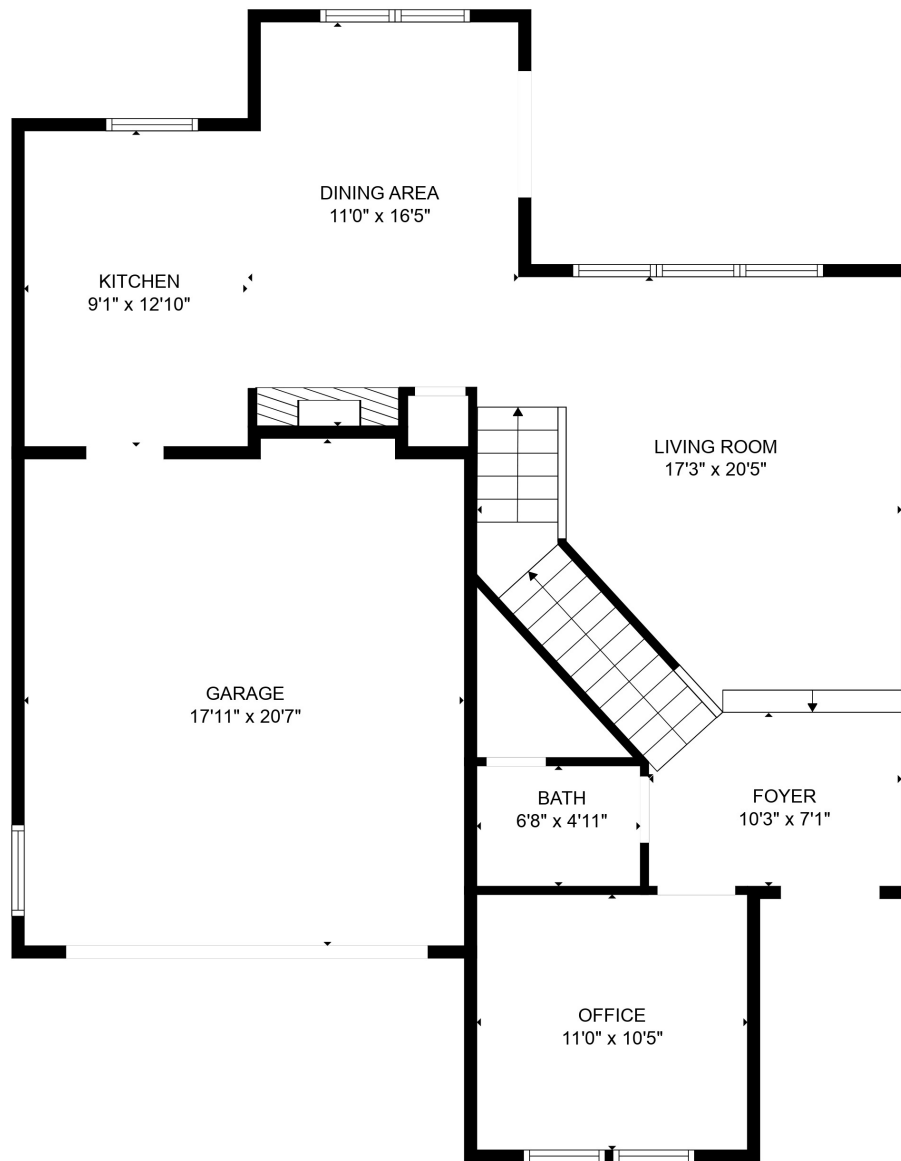

Total scanned area: 2916 sq. ft

SIZES AND DIMENSIONS ARE APPROXIMATE, ACTUAL MAY VARY.

Total scanned area: 2916 sq. ft

SIZES AND DIMENSIONS ARE APPROXIMATE, ACTUAL MAY VARY.

Total scanned area: 2916 sq. ft

SIZES AND DIMENSIONS ARE APPROXIMATE, ACTUAL MAY VARY.

Total scanned area: 2916 sq. ft

SIZES AND DIMENSIONS ARE APPROXIMATE, ACTUAL MAY VARY.