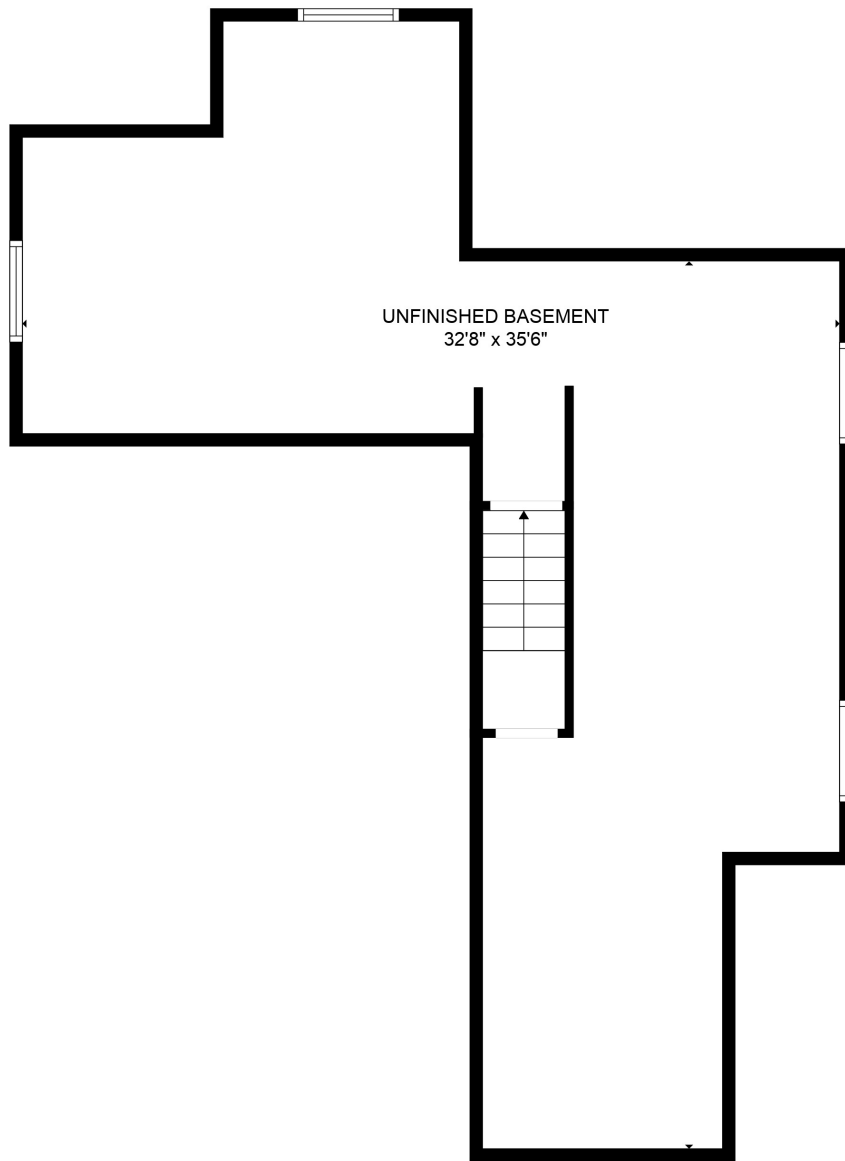

Total scanned area: 2916 sq. ft

SIZES AND DIMENSIONS ARE APPROXIMATE, ACTUAL MAY VARY.

Total scanned area: 2916 sq. ft

SIZES AND DIMENSIONS ARE APPROXIMATE, ACTUAL MAY VARY.

Total scanned area: 2916 sq. ft

SIZES AND DIMENSIONS ARE APPROXIMATE, ACTUAL MAY VARY.

Total scanned area: 2916 sq. ft

SIZES AND DIMENSIONS ARE APPROXIMATE, ACTUAL MAY VARY.