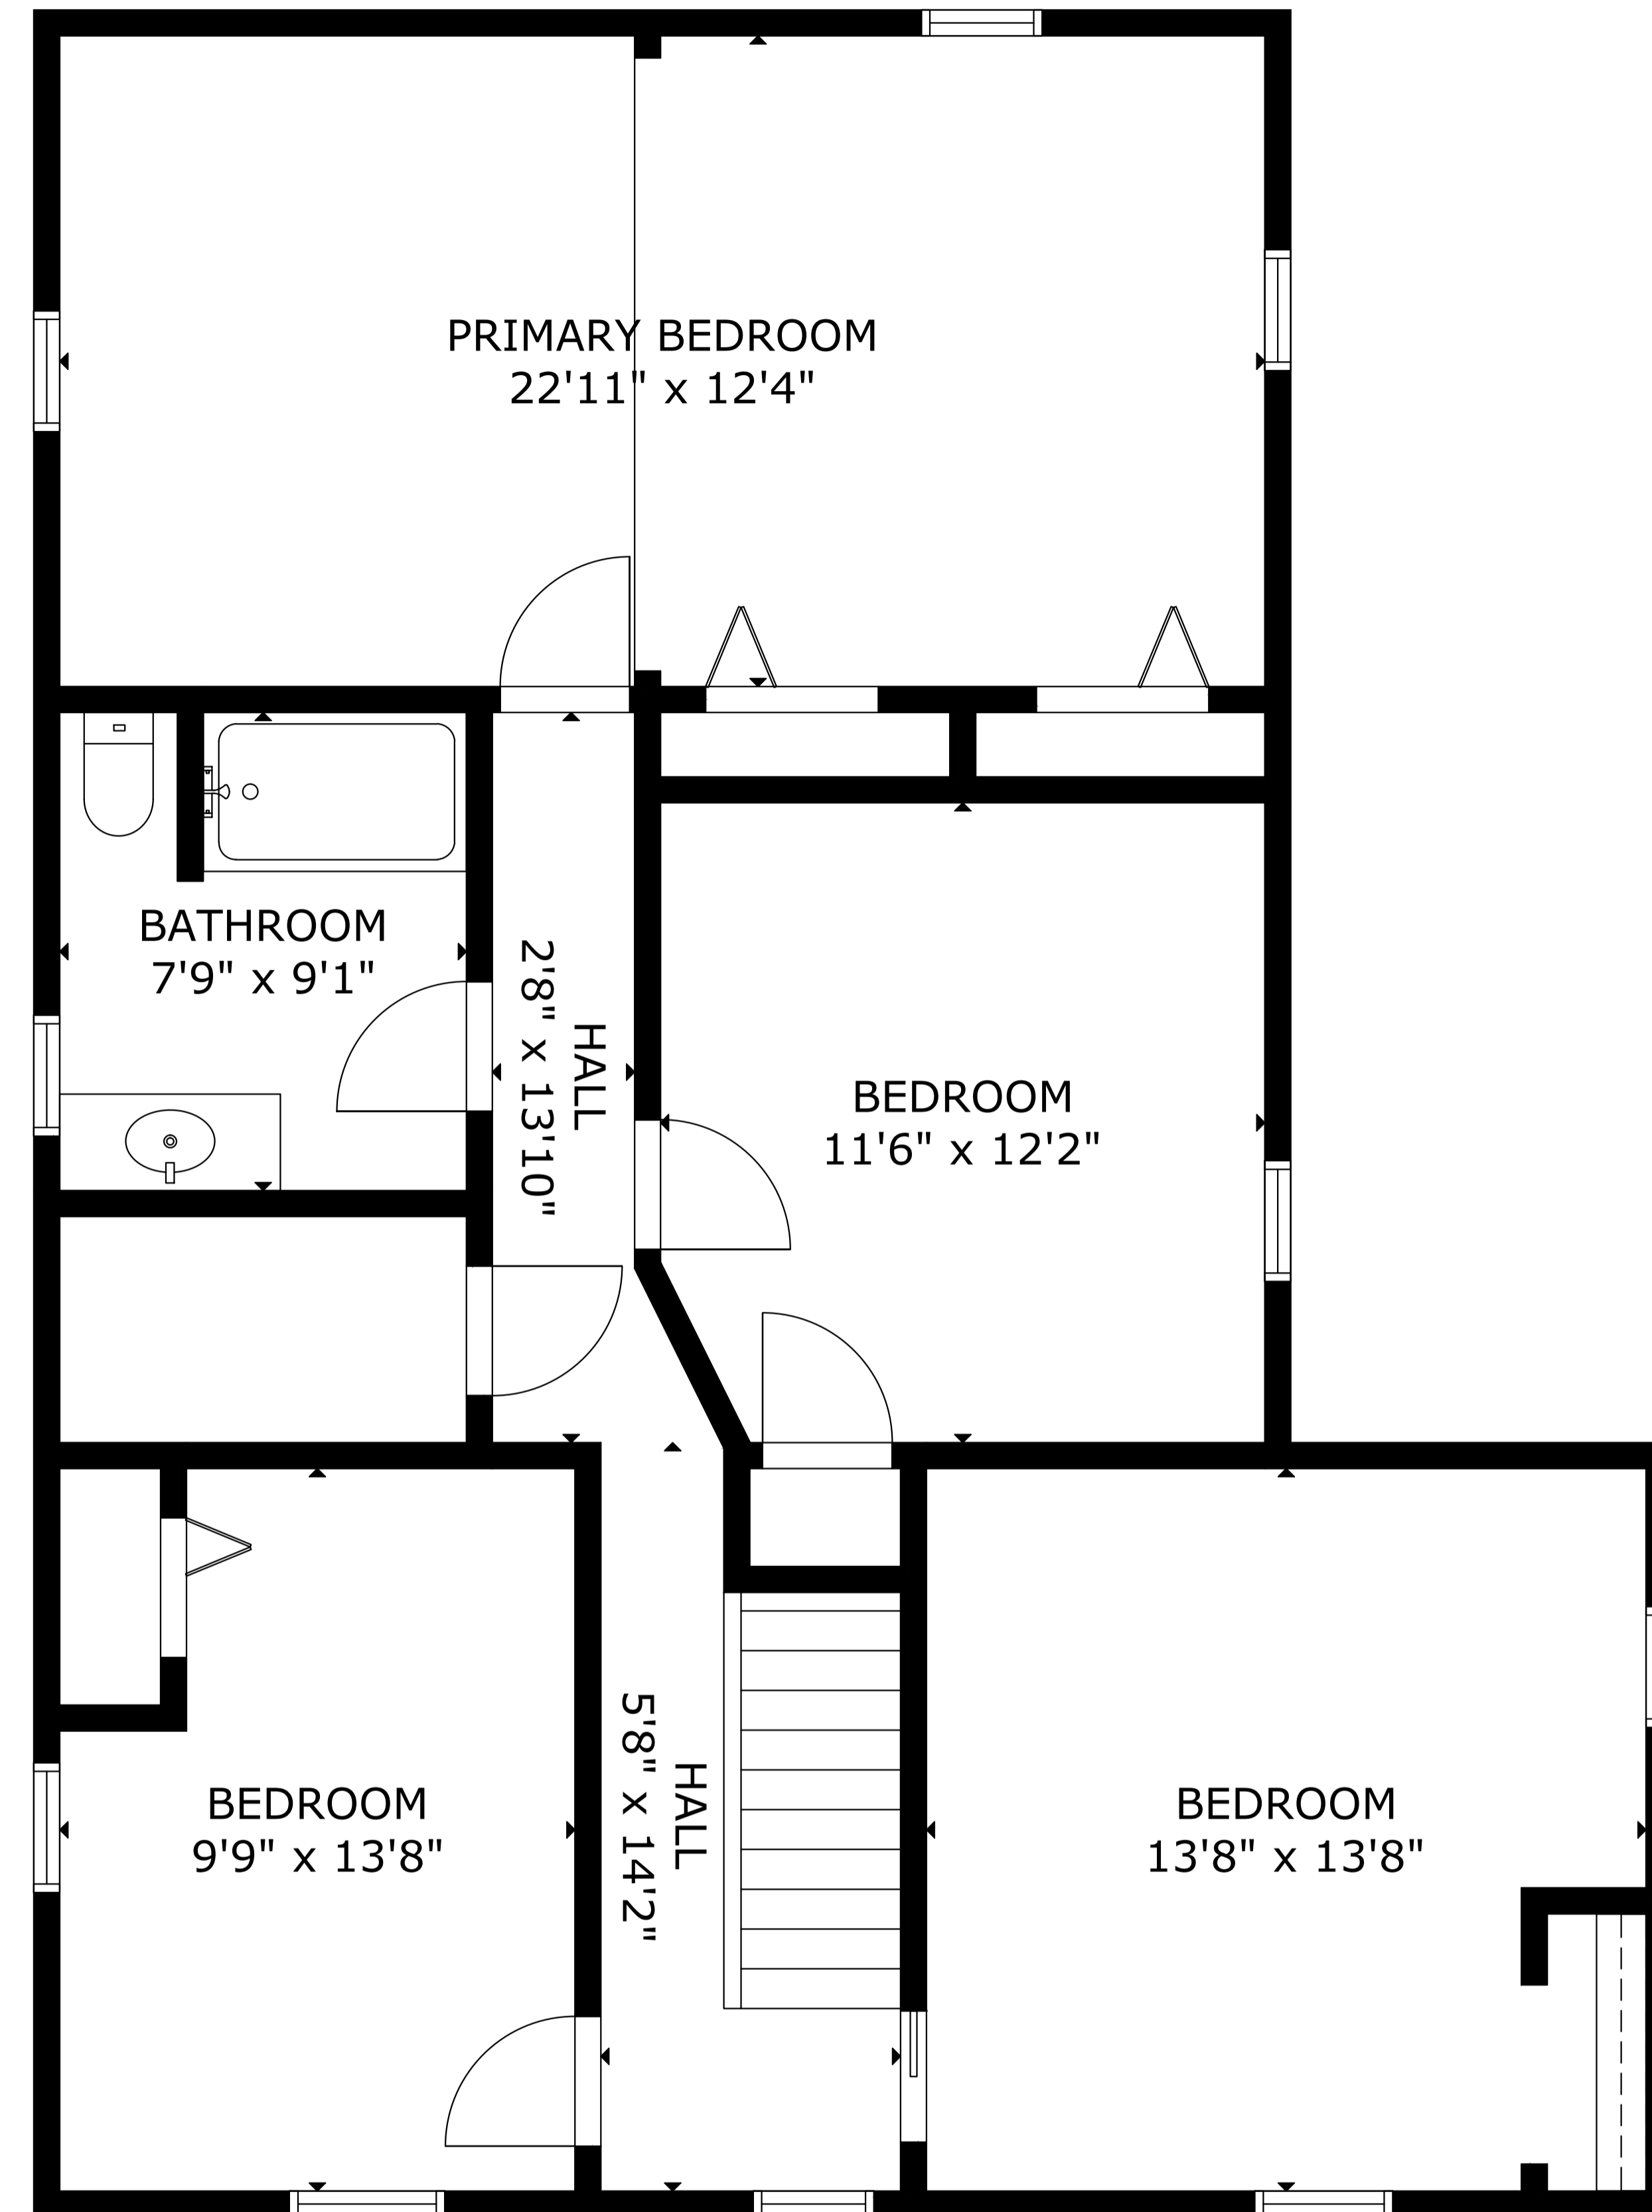

MAIN FLOOR

UPPER LEVEL 1

GROSS INTERNAL AREA
 TOTAL: 2,372 sq ft
 MAIN FLOOR: 1,337 sq ft, UPPER LEVEL 1: 1,035 sq ft
 SIZE AND DIMENSIONS ARE APPROXIMATE, ACTUAL MAY VARY