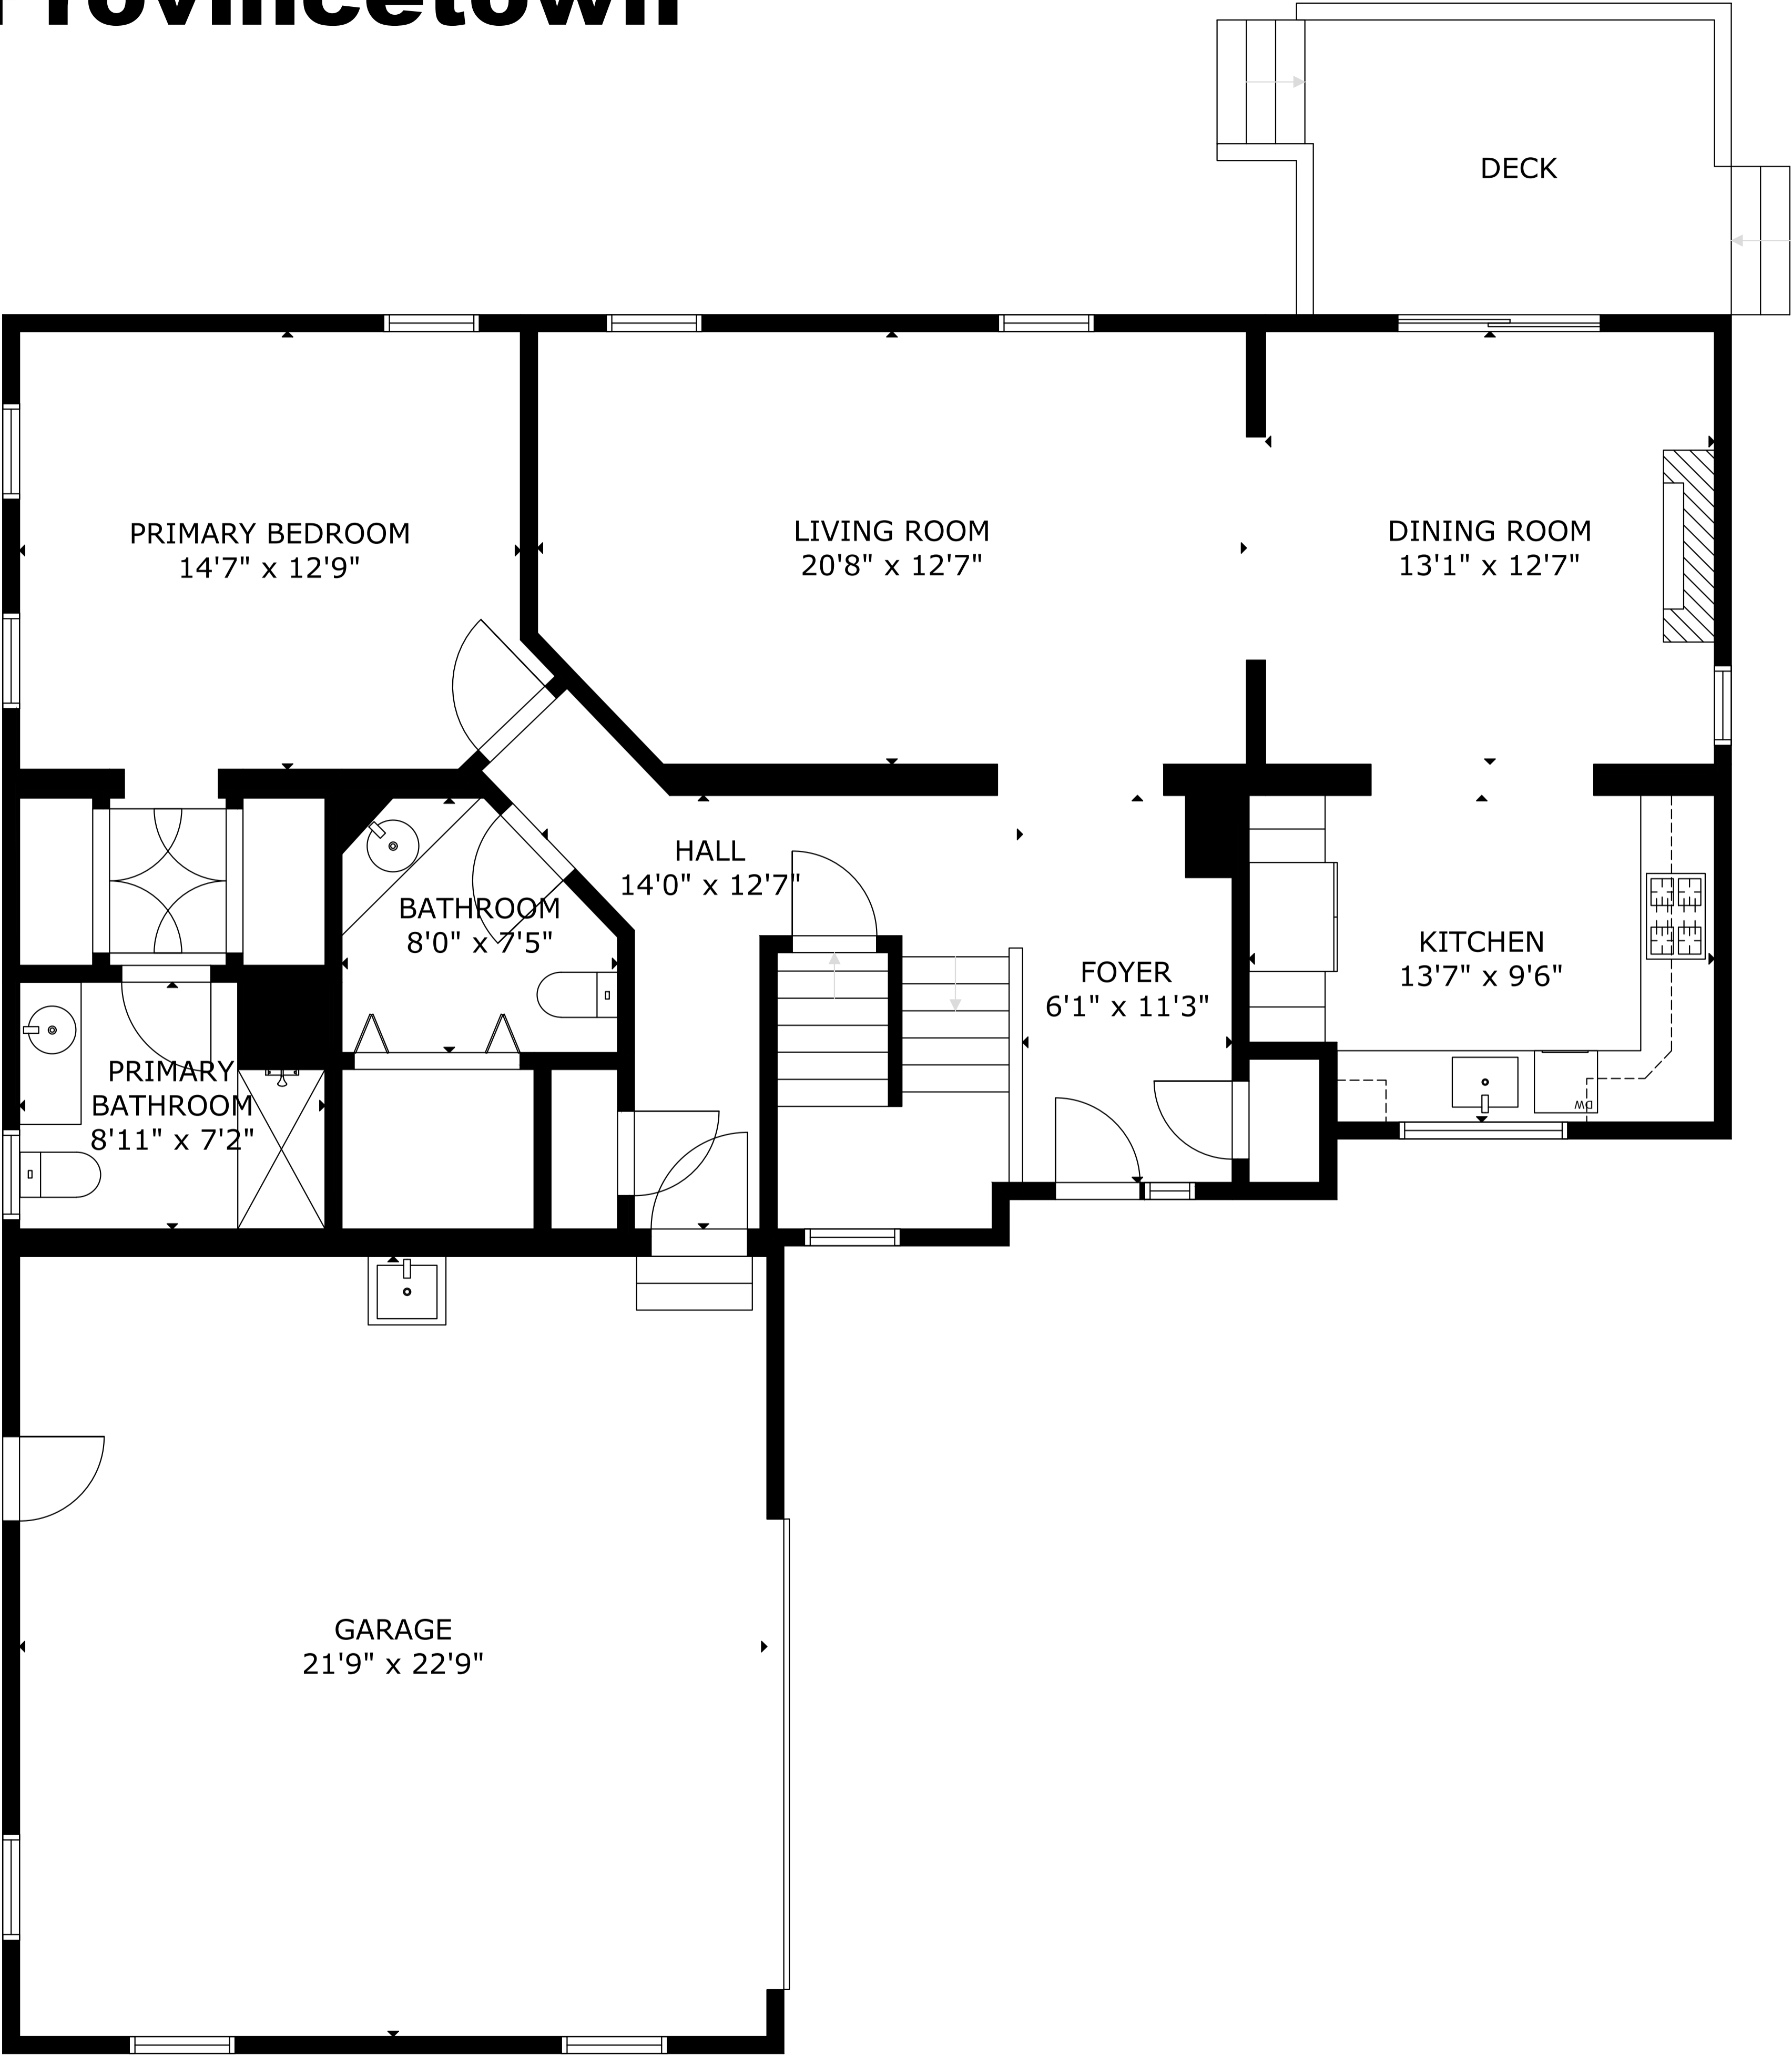

13 Old Colony Way Provincetown

GROSS INTERNAL AREA
TOTAL: 3,167 sq.ft
FLOOR 1: 1,235 sq.ft, FLOOR 2: 1,241 sq.ft, FLOOR 3: 691 sq.ft
EXCLUDED AREA: GARAGE: 494 sq.ft
SIZE AND DIMENSIONS ARE APPROXIMATE, ACTUAL MAY VARY