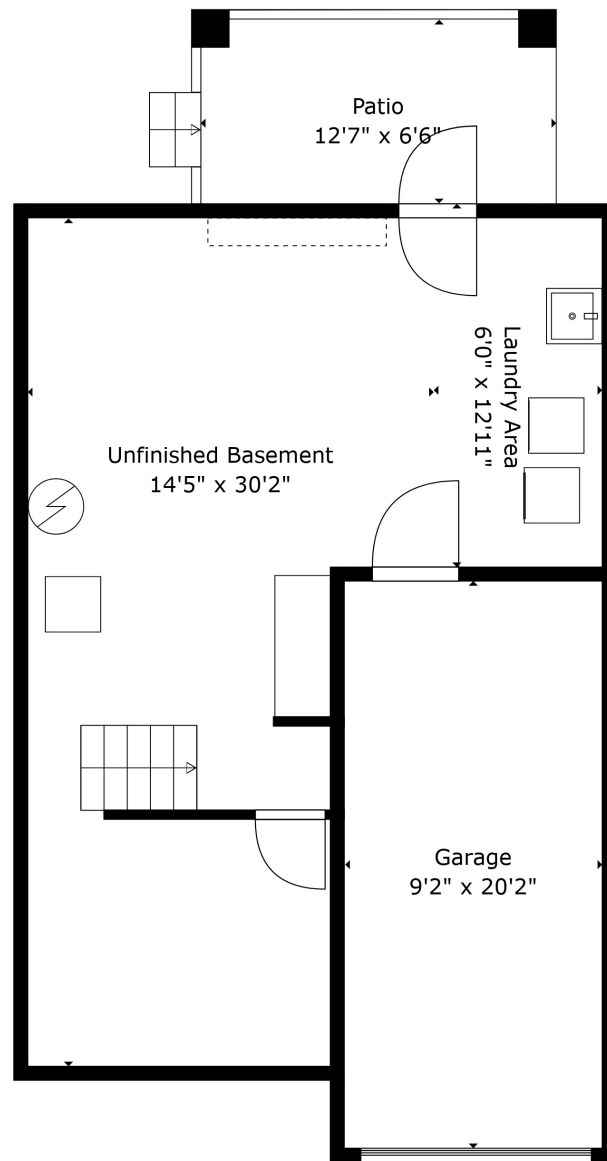

Measurements Are Calculated By Cubicasa Technology. Deemed Highly Reliable But Not Guaranteed.

**GROSS INTERNAL AREA**

Below Ground: 0 sq. ft, FLOOR 2: 675 sq. ft, FLOOR 3: 517 sq. ft

EXCLUDED AREAS: GARAGE: 185 sq. ft, LAUNDRY AREA: 74 sq. ft, UNFINISHED BASEMENT: 370 sq. ft,

PATIO: 87 sq. ft, PORCH: 76 sq. ft, BALCONY: 83 sq. ft

TOTAL: 1192 sq. ft

Measurements Are Calculated By Cubicasa Technology. Deemed Highly Reliable But Not Guaranteed.

**GROSS INTERNAL AREA**

Below Ground: 0 sq. ft, FLOOR 2: 675 sq. ft, FLOOR 3: 517 sq. ft

EXCLUDED AREAS: GARAGE: 185 sq. ft, LAUNDRY AREA: 74 sq. ft, UNFINISHED BASEMENT: 370 sq. ft,

PATIO: 87 sq. ft, PORCH: 76 sq. ft, BALCONY: 83 sq. ft

TOTAL: 1192 sq. ft

Measurements Are Calculated By Cubicasa Technology. Deemed Highly Reliable But Not Guaranteed.

GROSS INTERNAL AREA  
 Below Ground: 0 sq. ft, FLOOR 2: 675 sq. ft, FLOOR 3: 517 sq. ft  
 EXCLUDED AREAS: GARAGE: 185 sq. ft, LAUNDRY AREA: 74 sq. ft, UNFINISHED BASEMENT: 370 sq. ft,  
 PATIO: 87 sq. ft, PORCH: 76 sq. ft, BALCONY: 83 sq. ft  
 TOTAL: 1192 sq. ft