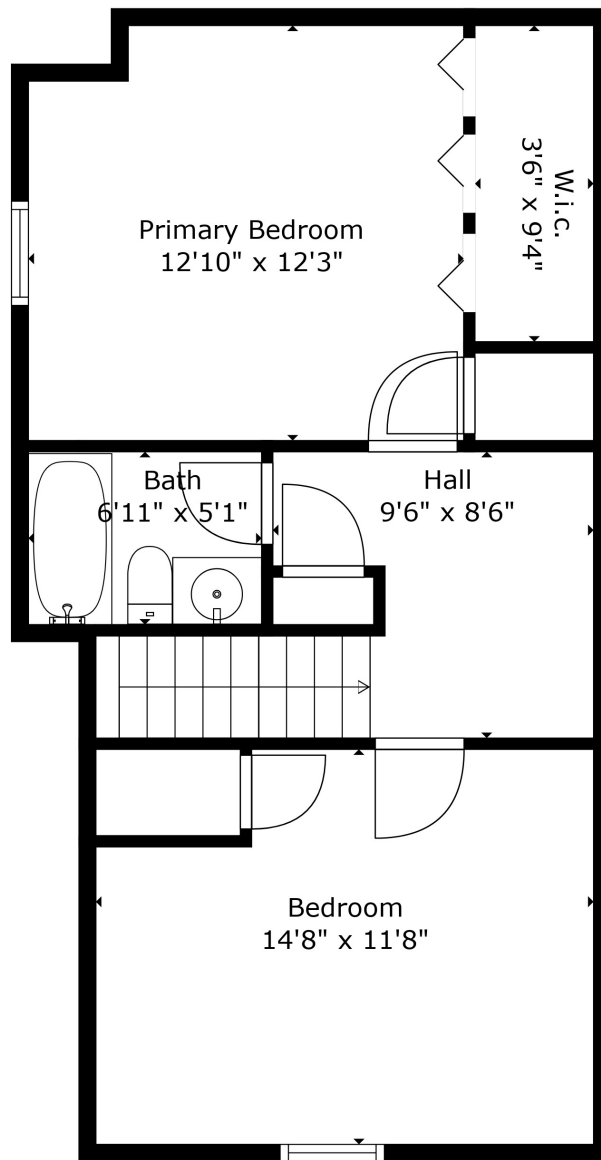

Floor 1

Floor 2

Floor 3

GROSS INTERNAL AREA  
 Below Ground: 0 sq. ft, FLOOR 2: 675 sq. ft, FLOOR 3: 517 sq. ft  
 EXCLUDED AREAS: GARAGE: 185 sq. ft, LAUNDRY AREA: 74 sq. ft, UNFINISHED BASEMENT: 370 sq. ft,  
 PATIO: 87 sq. ft, PORCH: 76 sq. ft, BALCONY: 83 sq. ft  
 TOTAL: 1192 sq. ft

Measurements Are Calculated By Cubicasa Technology. Deemed Highly Reliable But Not Guaranteed.

**GROSS INTERNAL AREA**

Below Ground: 0 sq. ft, FLOOR 2: 675 sq. ft, FLOOR 3: 517 sq. ft

EXCLUDED AREAS: GARAGE: 185 sq. ft, LAUNDRY AREA: 74 sq. ft, UNFINISHED BASEMENT: 370 sq. ft,

PATIO: 87 sq. ft, PORCH: 76 sq. ft, BALCONY: 83 sq. ft

TOTAL: 1192 sq. ft

Measurements Are Calculated By Cubicasa Technology. Deemed Highly Reliable But Not Guaranteed.

**GROSS INTERNAL AREA**

Below Ground: 0 sq. ft, FLOOR 2: 675 sq. ft, FLOOR 3: 517 sq. ft

EXCLUDED AREAS: GARAGE: 185 sq. ft, LAUNDRY AREA: 74 sq. ft, UNFINISHED BASEMENT: 370 sq. ft,

PATIO: 87 sq. ft, PORCH: 76 sq. ft, BALCONY: 83 sq. ft

TOTAL: 1192 sq. ft

Measurements Are Calculated By Cubicasa Technology. Deemed Highly Reliable But Not Guaranteed.