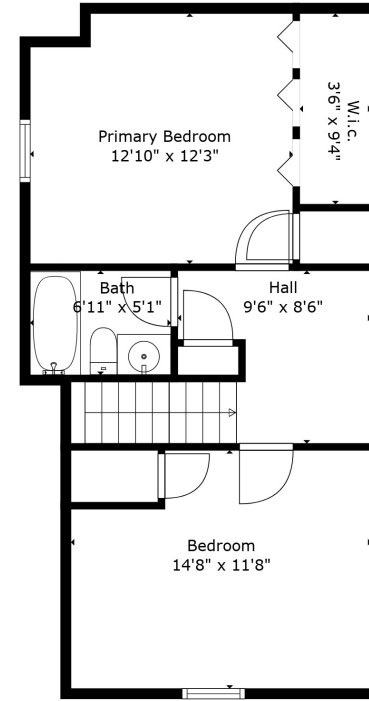

Floor 1

Floor 2

Floor 3

GROSS INTERNAL AREA  
 Below Ground: 0 sq. ft, FLOOR 2: 675 sq. ft, FLOOR 3: 517 sq. ft  
 EXCLUDED AREAS: GARAGE: 185 sq. ft, LAUNDRY AREA: 74 sq. ft, UNFINISHED BASEMENT: 370 sq. ft,  
 PATIO: 87 sq. ft, PORCH: 76 sq. ft, BALCONY: 83 sq. ft  
 TOTAL: 1192 sq. ft

Measurements Are Calculated By Cubicasa Technology. Deemed Highly Reliable But Not Guaranteed.

**GROSS INTERNAL AREA**

Below Ground: 0 sq. ft, FLOOR 2: 675 sq. ft, FLOOR 3: 517 sq. ft

EXCLUDED AREAS: GARAGE: 185 sq. ft, LAUNDRY AREA: 74 sq. ft, UNFINISHED BASEMENT: 370 sq. ft,

PATIO: 87 sq. ft, PORCH: 76 sq. ft, BALCONY: 83 sq. ft

TOTAL: 1192 sq. ft

Measurements Are Calculated By Cubicasa Technology. Deemed Highly Reliable But Not Guaranteed.

**GROSS INTERNAL AREA**

Below Ground: 0 sq. ft, FLOOR 2: 675 sq. ft, FLOOR 3: 517 sq. ft

EXCLUDED AREAS: GARAGE: 185 sq. ft, LAUNDRY AREA: 74 sq. ft, UNFINISHED BASEMENT: 370 sq. ft,

PATIO: 87 sq. ft, PORCH: 76 sq. ft, BALCONY: 83 sq. ft

TOTAL: 1192 sq. ft

Measurements Are Calculated By Cubicasa Technology. Deemed Highly Reliable But Not Guaranteed.