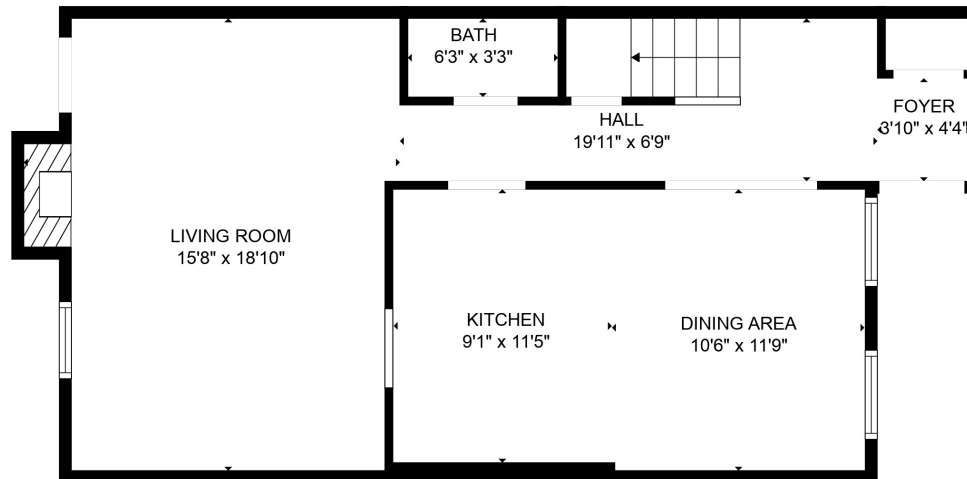

FLOOR 2

FLOOR 1

Total scanned area: 1408 sq. ft

SIZES AND DIMENSIONS ARE APPROXIMATE. ACTUAL MAY VARY.

PRIMARY BEDROOM  
12'3" x 16'6"

HALL  
13'5" x 9'7"

BEDROOM  
13'0" x 15'3"

BATH  
5'10" x 8'11"

BATH  
4'10" x 8'11"

Total scanned area: 1408 sq. ft

SIZES AND DIMENSIONS ARE APPROXIMATE. ACTUAL MAY VARY.

Total scanned area: 1408 sq. ft

SIZES AND DIMENSIONS ARE APPROXIMATE. ACTUAL MAY VARY.