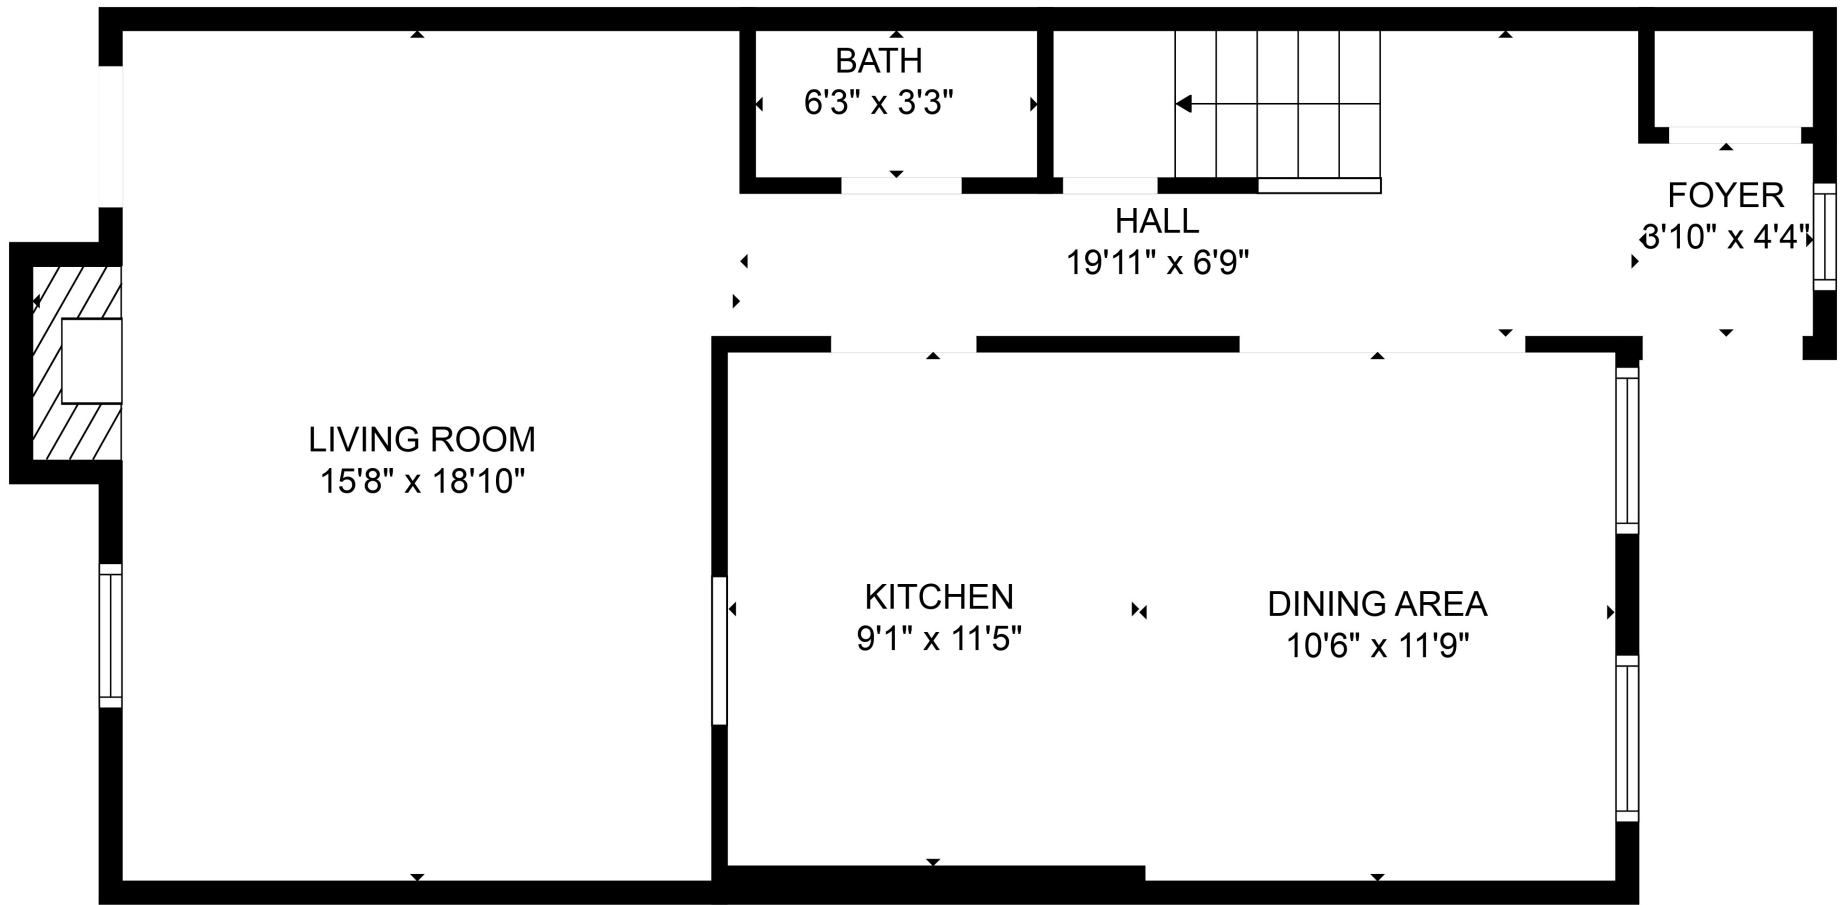

FLOOR 2

FLOOR 1

Total scanned area: 1408 sq. ft

SIZES AND DIMENSIONS ARE APPROXIMATE. ACTUAL MAY VARY.

PRIMARY BEDROOM  
12'3" x 16'6"

HALL  
13'5" x 9'7"

BEDROOM  
13'0" x 15'3"

BATH  
5'10" x 8'11"

BATH  
4'10" x 8'11"

Total scanned area: 1408 sq. ft

SIZES AND DIMENSIONS ARE APPROXIMATE. ACTUAL MAY VARY.

Total scanned area: 1408 sq. ft

SIZES AND DIMENSIONS ARE APPROXIMATE. ACTUAL MAY VARY.