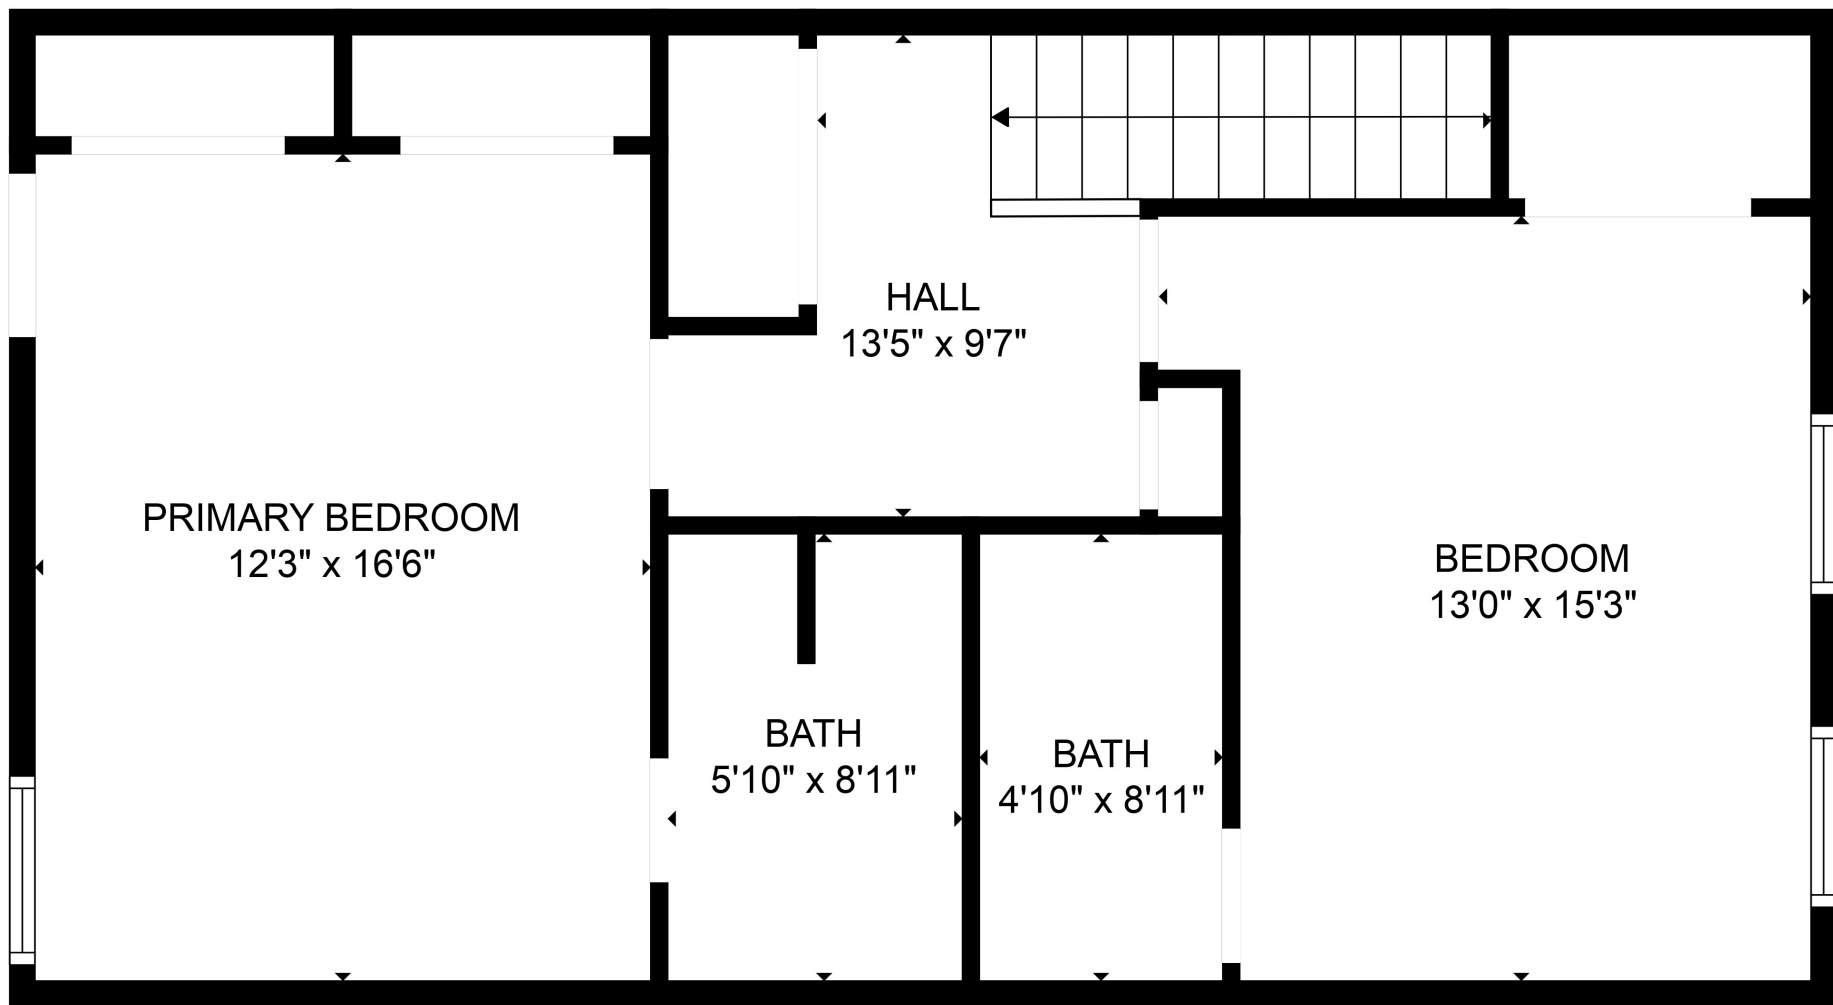

FLOOR 2

FLOOR 1

Total scanned area: 1408 sq. ft

SIZES AND DIMENSIONS ARE APPROXIMATE. ACTUAL MAY VARY.

PRIMARY BEDROOM  
12'3" x 16'6"

HALL  
13'5" x 9'7"

BEDROOM  
13'0" x 15'3"

BATH  
5'10" x 8'11"

BATH  
4'10" x 8'11"

Total scanned area: 1408 sq. ft

SIZES AND DIMENSIONS ARE APPROXIMATE. ACTUAL MAY VARY.

Total scanned area: 1408 sq. ft

SIZES AND DIMENSIONS ARE APPROXIMATE. ACTUAL MAY VARY.