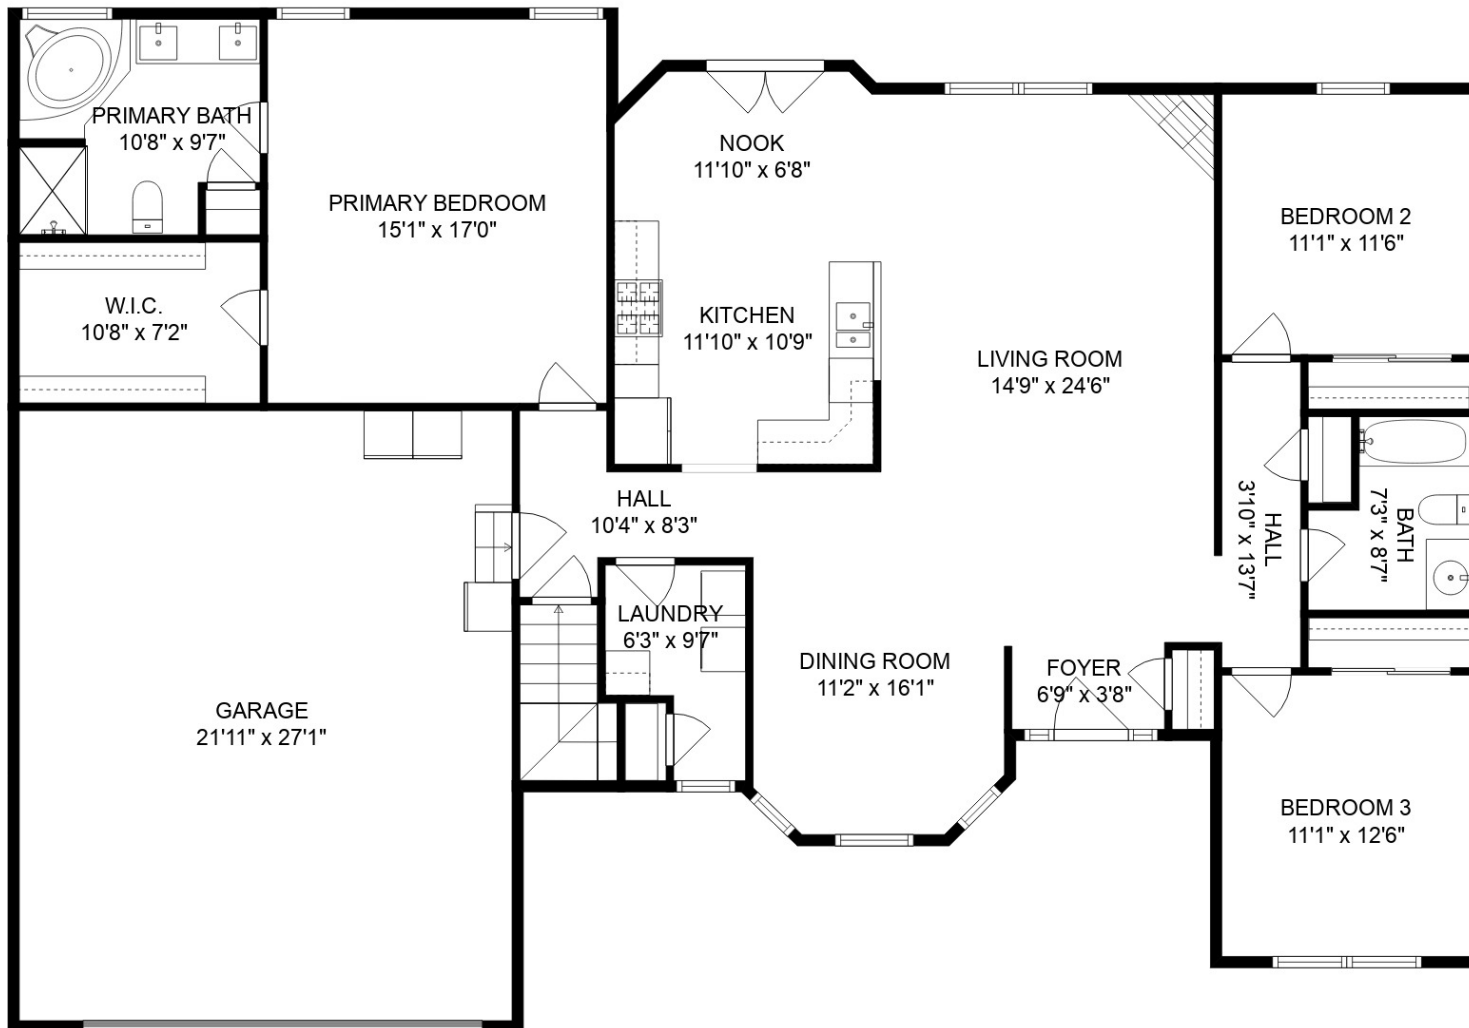

Estimated areas

GLA LOWER FLOOR: 789 sq. ft, excluded 544 sq. ft
 GLA MAIN FLOOR: 1877 sq. ft, excluded 623 sq. ft
 Total GLA 2666 sq. ft, total scanned area 3833 sq. ft

SIZES AND DIMENSIONS ARE APPROXIMATE. ACTUAL MAY VARY.