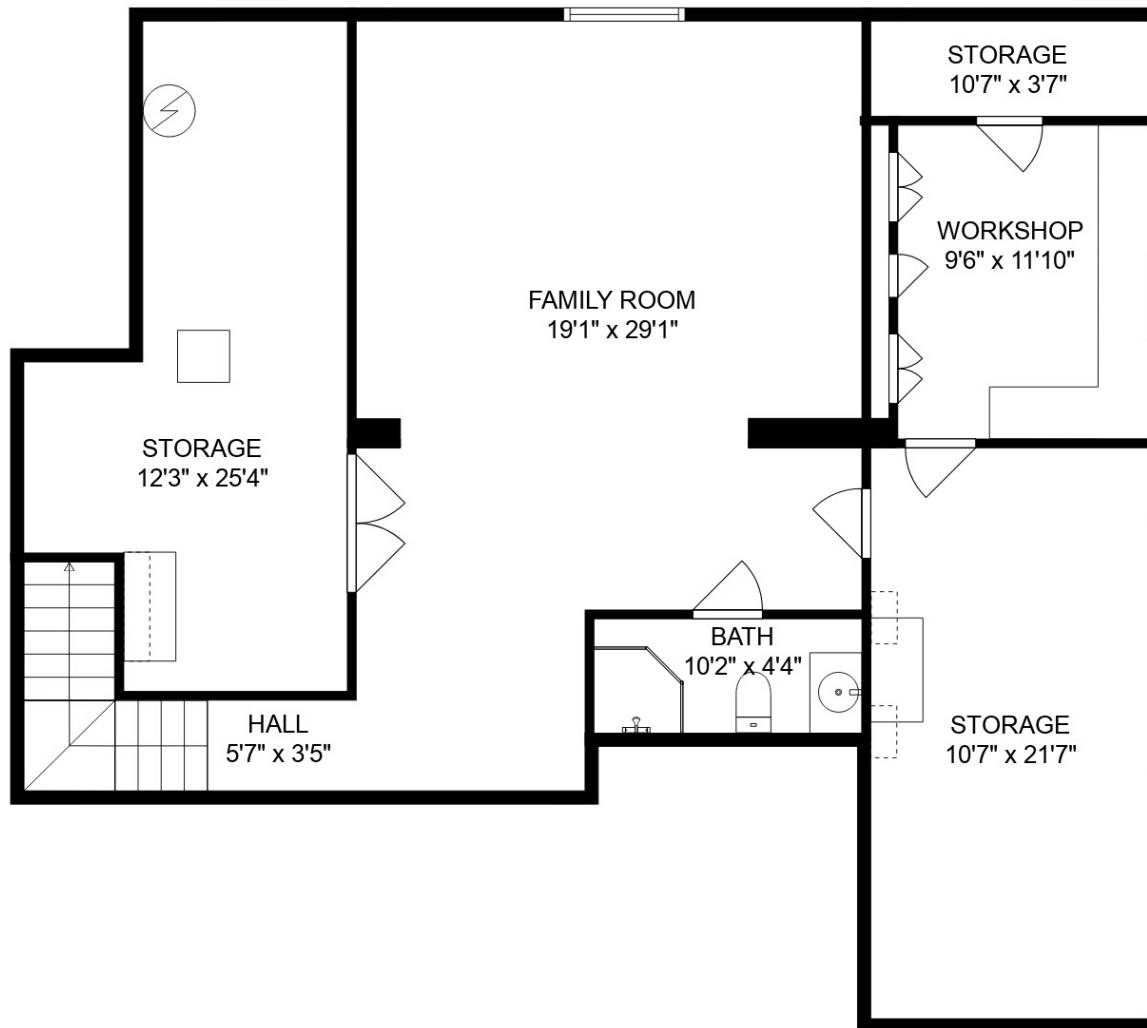

Estimated areas

GLA LOWER FLOOR: 789 sq. ft, excluded 544 sq. ft
 GLA MAIN FLOOR: 1877 sq. ft, excluded 623 sq. ft
 Total GLA 2666 sq. ft, total scanned area 3833 sq. ft

SIZES AND DIMENSIONS ARE APPROXIMATE. ACTUAL MAY VARY.