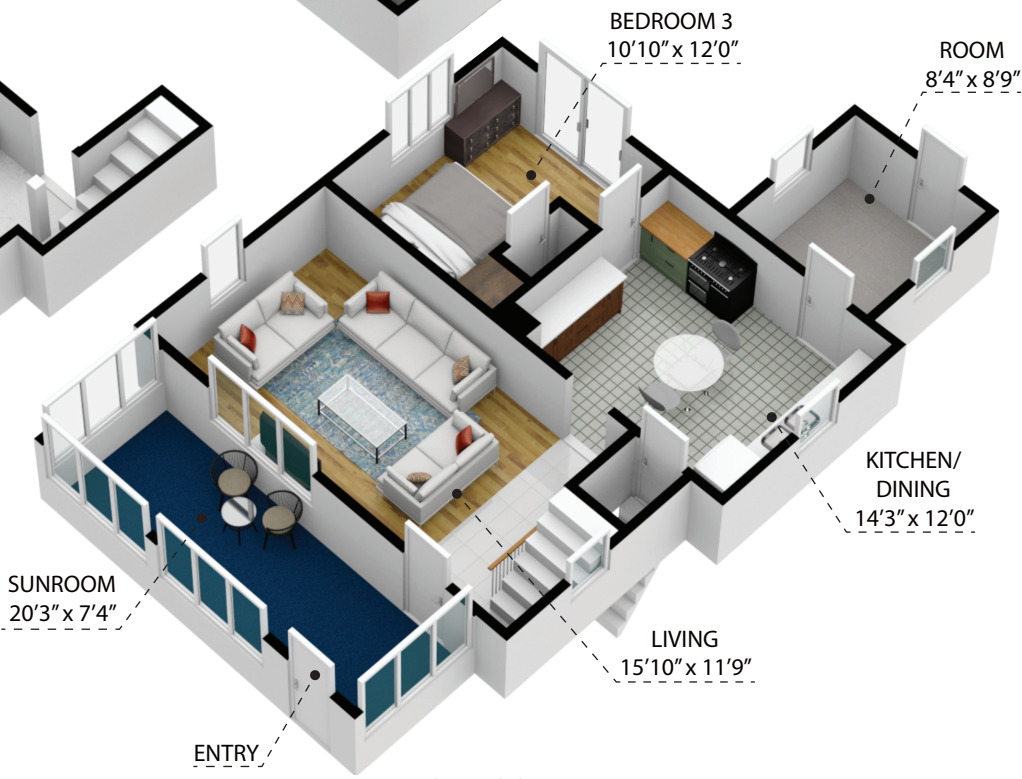

SECOND FLOOR

BASEMENT

FIRST FLOOR

139 N Main Street, Cottage Grove 53527

TOTAL APPROX. FLOOR AREA 1,637 SQ.FT

Whilst every attempt has been made to ensure the accuracy of the floor plan contained here, measurements of doors, windows, rooms and any other items are approximate and no responsibility is taken for any error, omission, or misstatement. This plan is for illustrative purposes only and should be used as such by any prospective purchaser.