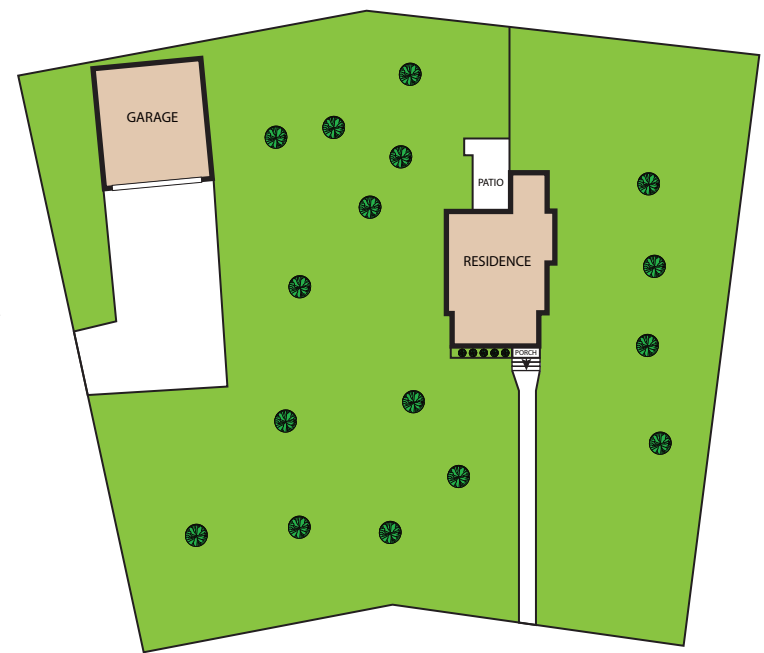

SECOND FLOOR

BASEMENT

FIRST FLOOR

139 N Main Street, Cottage Grove 53527

TOTAL APPROX. FLOOR AREA 1,637 SQ.FT

Whilst every attempt has been made to ensure the accuracy of the floor plan contained here, measurements of doors, windows, rooms and any other items are approximate and no responsibility is taken for any error, omission, or misstatement. This plan is for illustrative purposes only and should be used as such by any prospective purchaser.