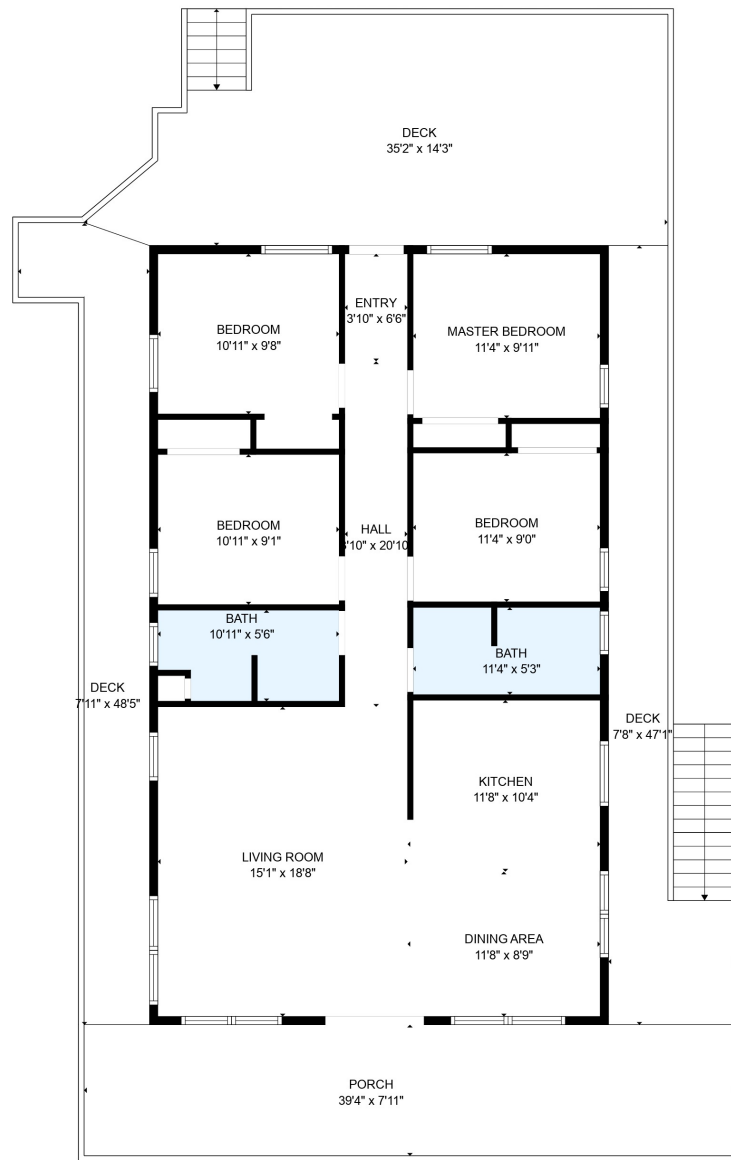

FLOOR 1

FLOOR 2

Total scanned area: 5705 sq. ft

FLOOR PLAN CREATED BY CUBICASA APP. MEASUREMENTS DEEMED HIGHLY RELIABLE BUT NOT GUARANTEED.

Total scanned area: 5705 sq. ft

Total scanned area: 5705 sq. ft

FLOOR PLAN CREATED BY CUBICASA APP. MEASUREMENTS DEEMED HIGHLY RELIABLE BUT NOT GUARANTEED.