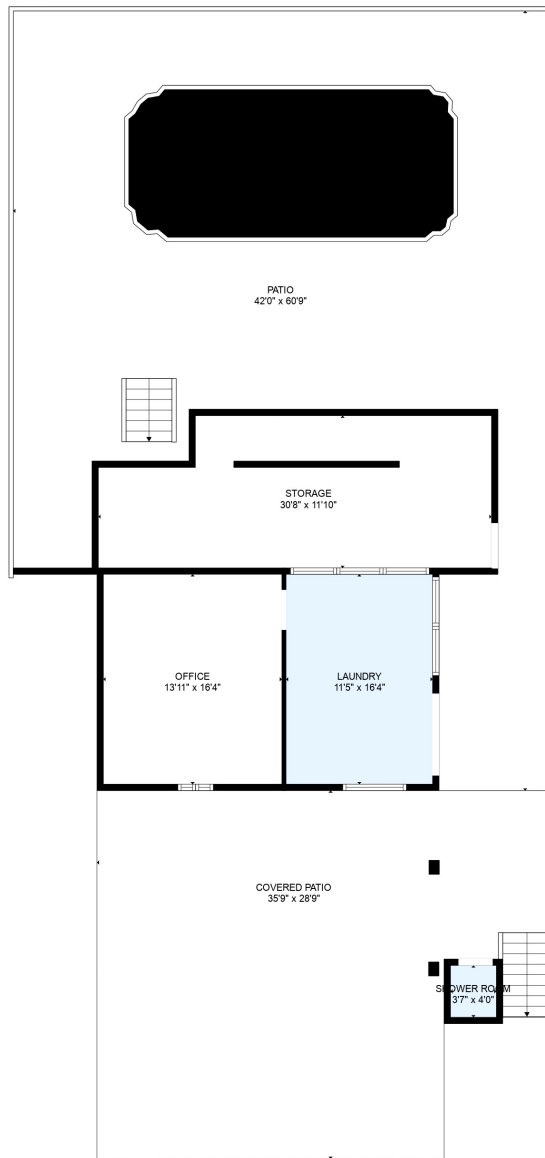

FLOOR 1

FLOOR 2

Total scanned area: 5705 sq. ft

FLOOR PLAN CREATED BY CUBICASA APP. MEASUREMENTS DEEMED HIGHLY RELIABLE BUT NOT GUARANTEED.

Total scanned area: 5705 sq. ft

Total scanned area: 5705 sq. ft

FLOOR PLAN CREATED BY CUBICASA APP. MEASUREMENTS DEEMED HIGHLY RELIABLE BUT NOT GUARANTEED.