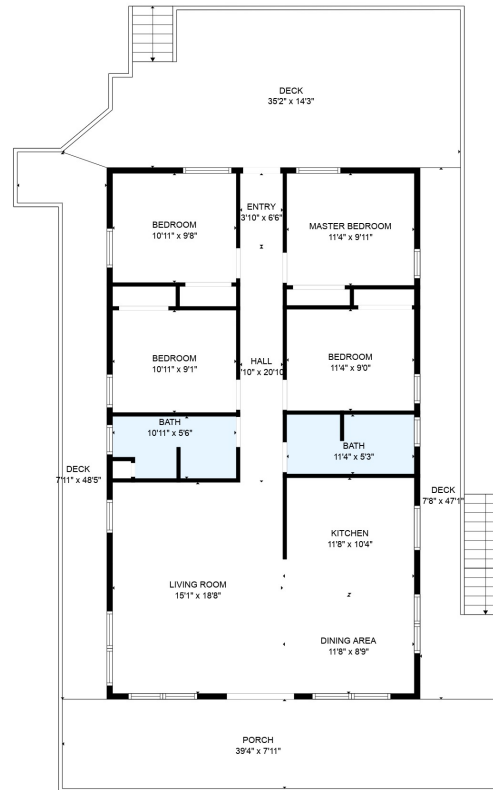

FLOOR 1

FLOOR 2

Total scanned area: 5705 sq. ft

FLOOR PLAN CREATED BY CUBICASA APP. MEASUREMENTS DEEMED HIGHLY RELIABLE BUT NOT GUARANTEED.

Total scanned area: 5705 sq. ft

Total scanned area: 5705 sq. ft

FLOOR PLAN CREATED BY CUBICASA APP. MEASUREMENTS DEEMED HIGHLY RELIABLE BUT NOT GUARANTEED.