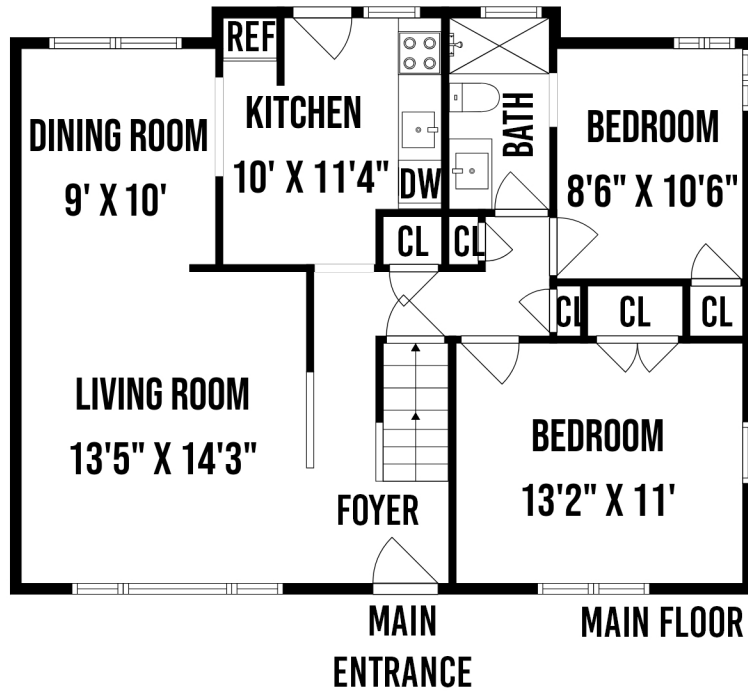

139 SOPER STREET OCEANSIDE NY

PREPARED BY HOME MEDIA GROUP INC. TEL 212-731-2301

THIS FLOOR PLAN ILLUSTRATION IS AN APPROXIMATION OF EXISTING STRUCTURES AND FEATURES AND IS PROVIDED FOR CONVENIENCE ONLY WITH THE PERMISSION OF THE SELLER. ALL MEASUREMENTS ARE APPROXIMATE AND NOT GUARANTEED TO BE EXACT OR TO SCALE.