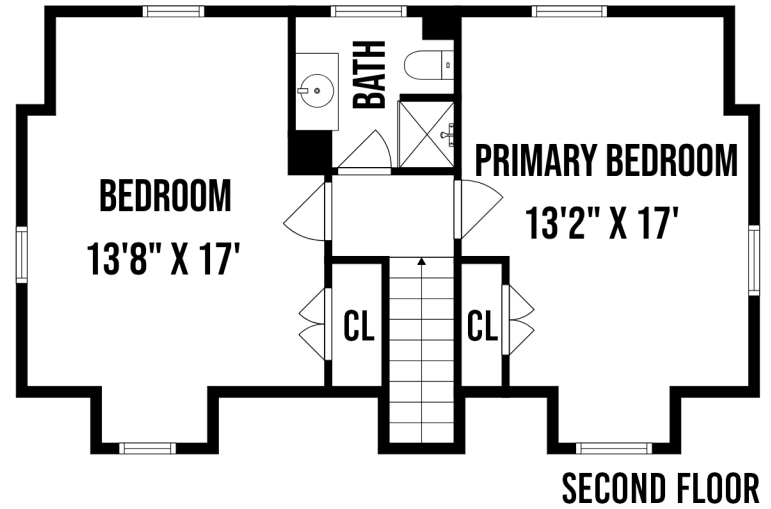

139 SOPER STREET OCEANSIDE NY

PREPARED BY HOME MEDIA GROUP INC. TEL 212-731-2301

THIS FLOOR PLAN ILLUSTRATION IS AN APPROXIMATION OF EXISTING STRUCTURES AND FEATURES AND IS PROVIDED FOR CONVENIENCE ONLY WITH THE PERMISSION OF THE SELLER. ALL MEASUREMENTS ARE APPROXIMATE AND NOT GUARANTEED TO BE EXACT OR TO SCALE.