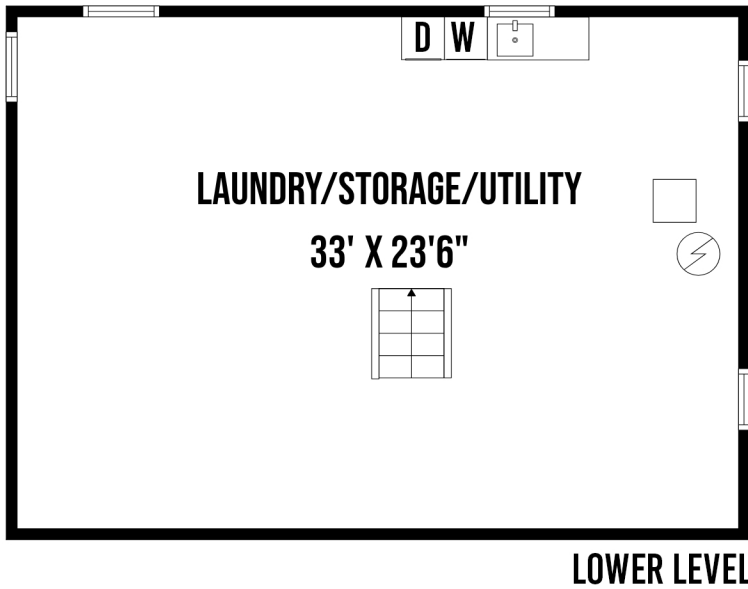

139 SOPER STREET OCEANSIDE NY

PREPARED BY HOME MEDIA GROUP INC. TEL 212-731-2301

THIS FLOOR PLAN ILLUSTRATION IS AN APPROXIMATION OF EXISTING STRUCTURES AND FEATURES AND IS PROVIDED FOR CONVENIENCE ONLY WITH THE PERMISSION OF THE SELLER. ALL MEASUREMENTS ARE APPROXIMATE AND NOT GUARANTEED TO BE EXACT OR TO SCALE.