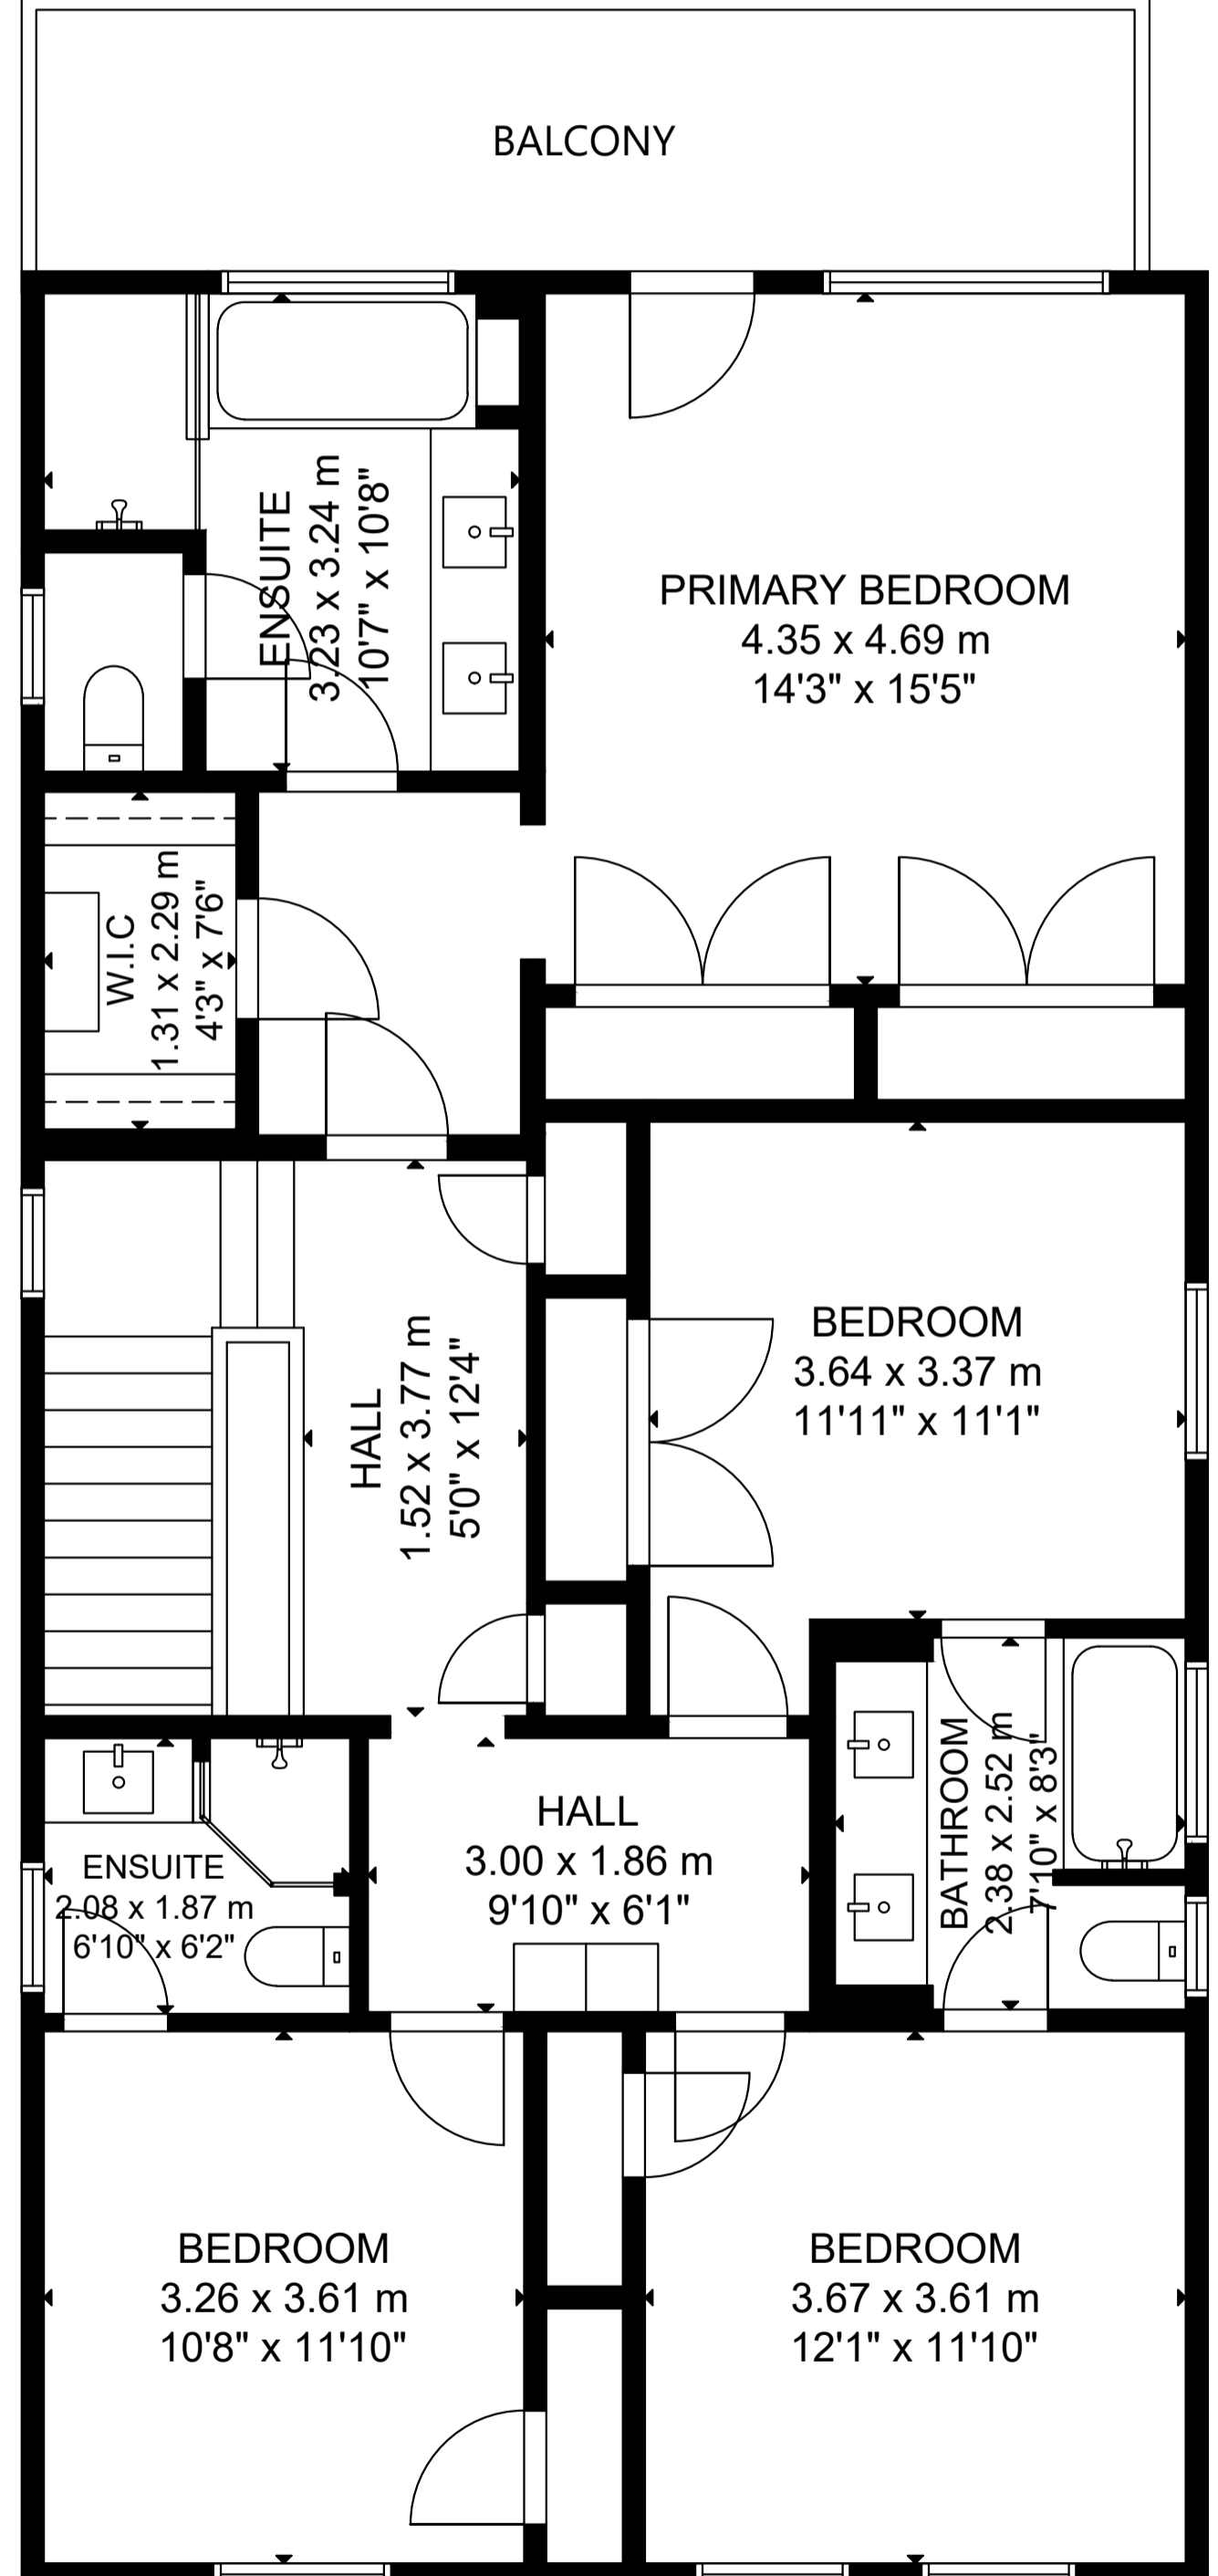

# 31 Florence Avenue

LOWER LEVEL

MAIN FLOOR

SECOND FLOOR

GROSS INTERNAL AREA  
 MAIN FLOOR: 1,381 sq ft/ 128 m<sup>2</sup>, SECOND FLOOR: 1,285 sq ft/ 119 m<sup>2</sup>  
 LOWER LEVEL: 1,051 sq ft/ 98 m<sup>2</sup>  
 GARAGE: 282 sq ft/ 26 m<sup>2</sup>  
 TOTAL: 3,717 sq ft/ 345 m<sup>2</sup>  
 SIZE AND DIMENSIONS ARE APPROXIMATE, ACTUAL MAY VARY.