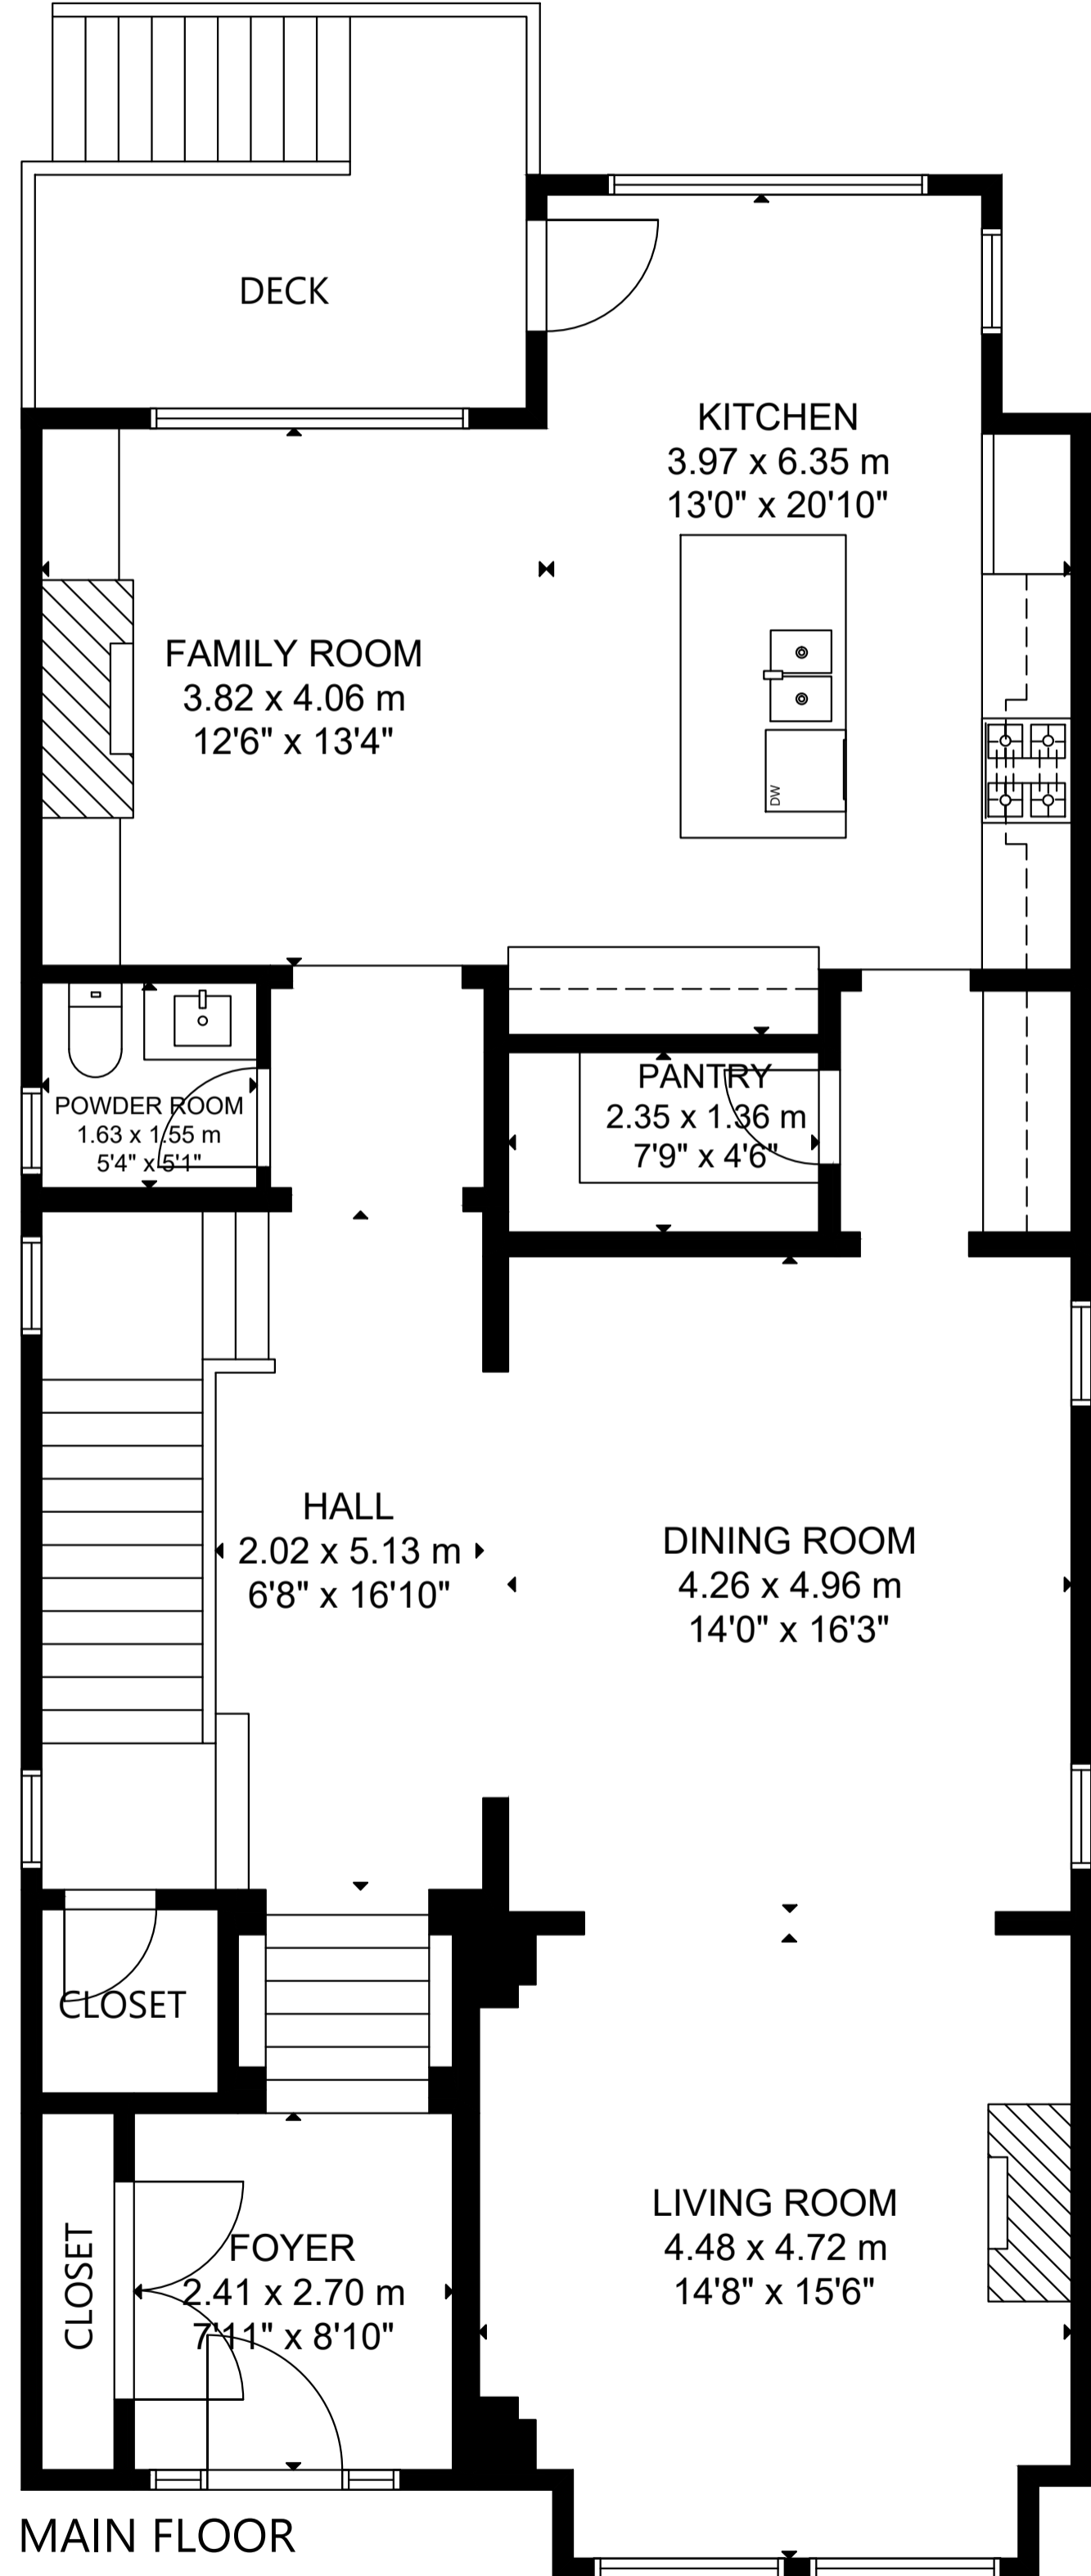

# 31 Florence Avenue

LOWER LEVEL

MAIN FLOOR

SECOND FLOOR

GROSS INTERNAL AREA  
 MAIN FLOOR: 1,381 sq ft/ 128 m<sup>2</sup>, SECOND FLOOR: 1,285 sq ft/ 119 m<sup>2</sup>  
 LOWER LEVEL: 1,051 sq ft/ 98 m<sup>2</sup>  
 GARAGE: 282 sq ft/ 26 m<sup>2</sup>  
 TOTAL: 3,717 sq ft/ 345 m<sup>2</sup>  
 SIZE AND DIMENSIONS ARE APPROXIMATE, ACTUAL MAY VARY.