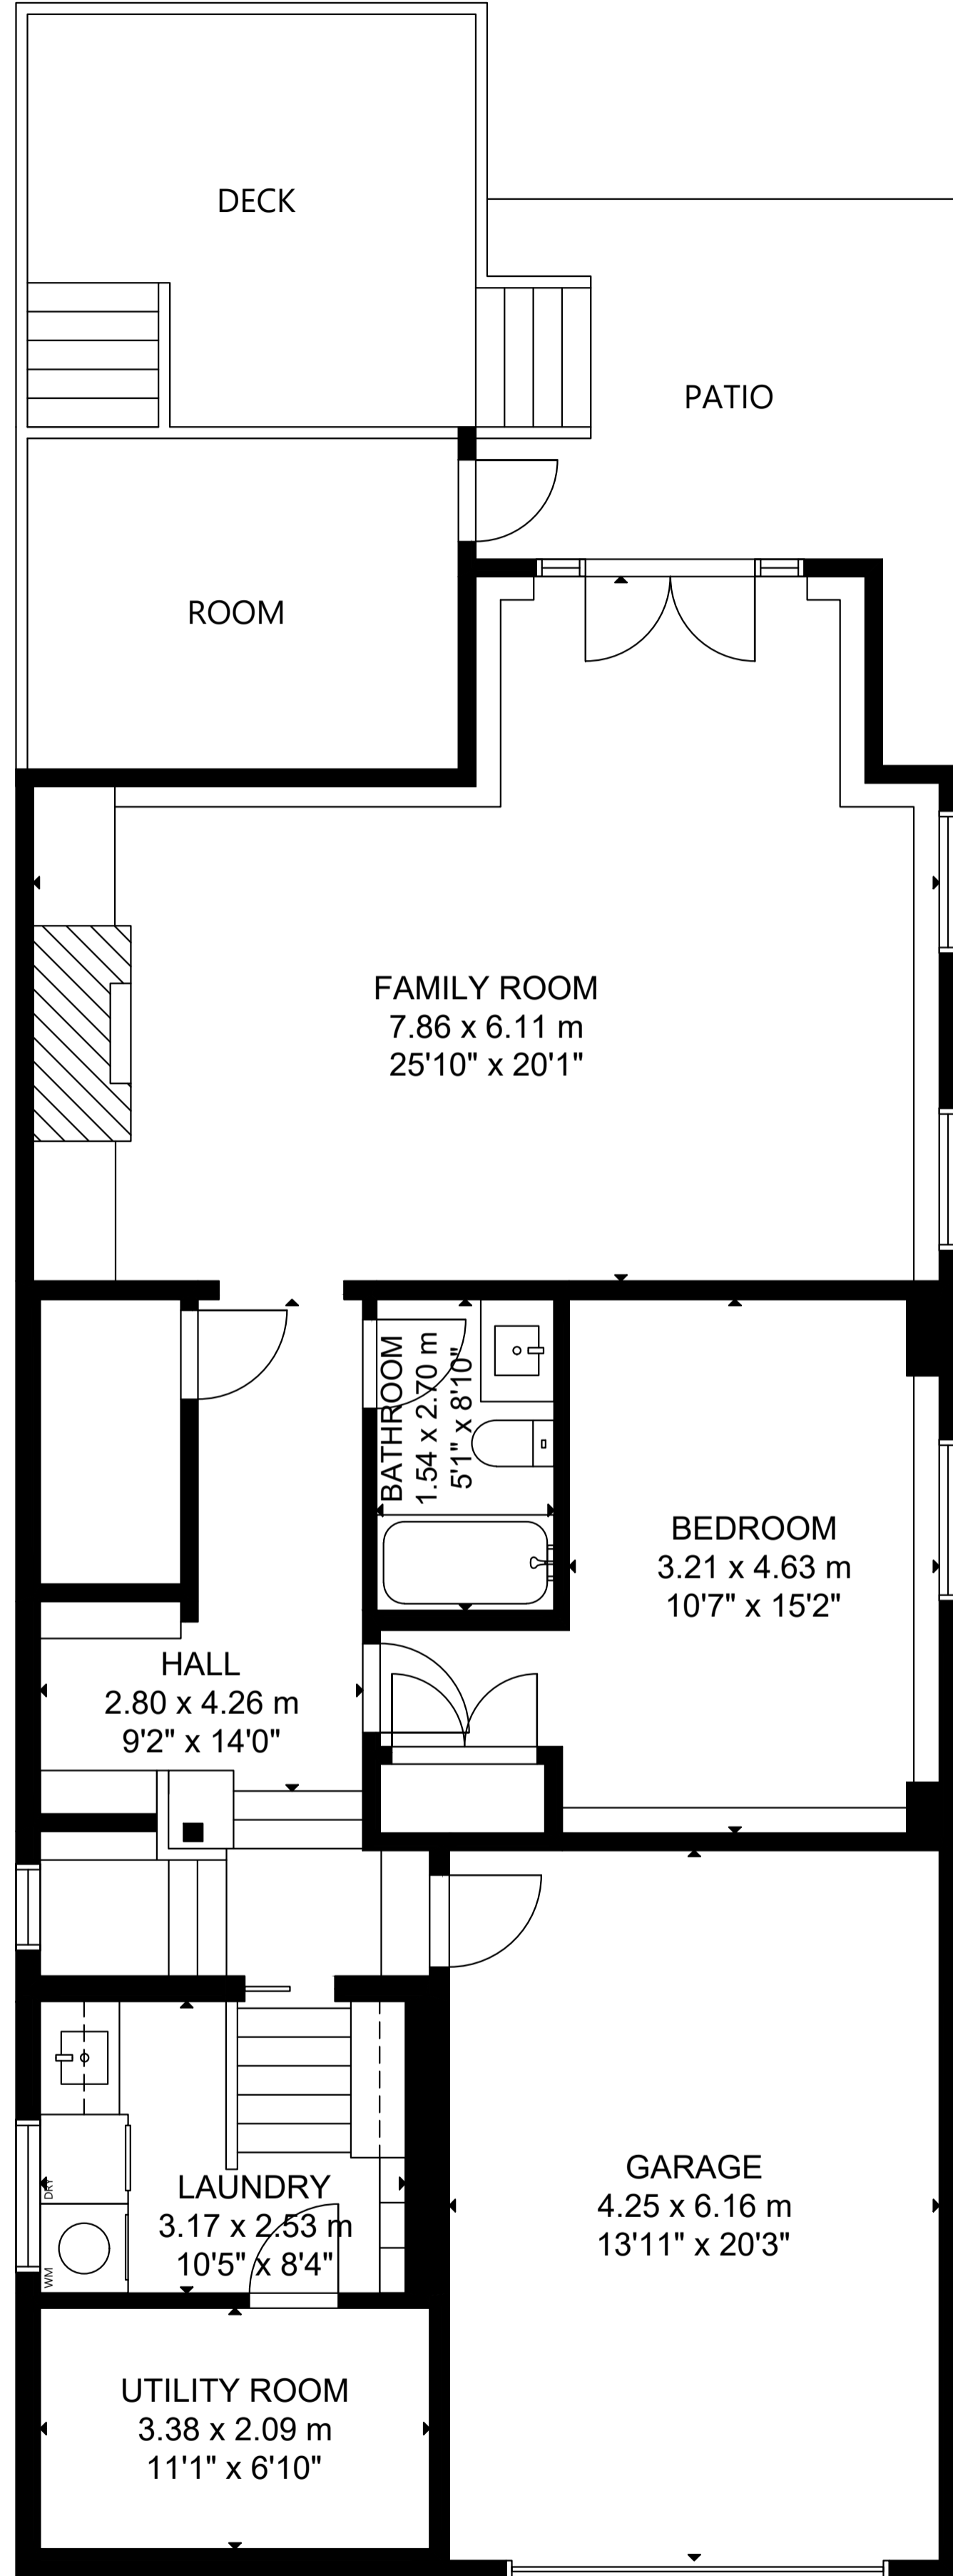

# 31 Florence Avenue

LOWER LEVEL

MAIN FLOOR

SECOND FLOOR

GROSS INTERNAL AREA  
 MAIN FLOOR: 1,381 sq ft/ 128 m<sup>2</sup>, SECOND FLOOR: 1,285 sq ft/ 119 m<sup>2</sup>  
 LOWER LEVEL: 1,051 sq ft/ 98 m<sup>2</sup>  
 GARAGE: 282 sq ft/ 26 m<sup>2</sup>  
 TOTAL: 3,717 sq ft/ 345 m<sup>2</sup>  
 SIZE AND DIMENSIONS ARE APPROXIMATE, ACTUAL MAY VARY.