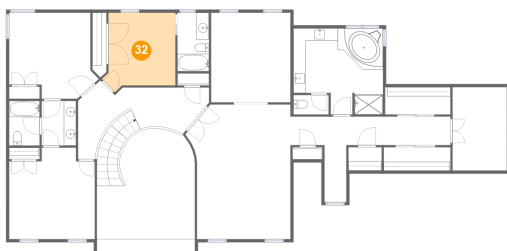

32 Floor 3 - Bedroom

Dimensions: 12'0" x 13'0"
Area: 132 sq. ft
Counted as living area: Yes

Heated: Yes
Finished: Yes
Enclosed: Yes
Contiguous: Yes
Permitted: Yes
Wet space: No
Addition: No
Conversion: No