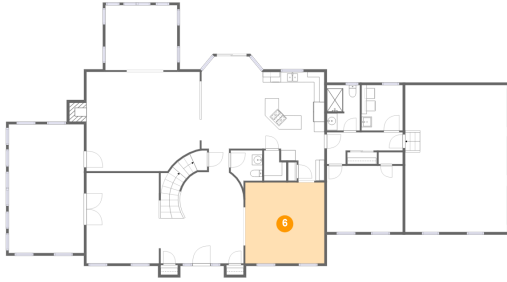

15 Patrick Henry Place, Raritan Township, Ringoes, Hunterdon County, New Jersey, United States, 08551

6 Floor 2 - Dining Room

Dimensions: 15'3" x 15'7"
Area: 238 sq. ft
Counted as living area: Yes

Heated: Yes
Finished: Yes
Enclosed: Yes
Contiguous: Yes
Permitted: Yes
Wet space: No
Addition: No
Conversion: No