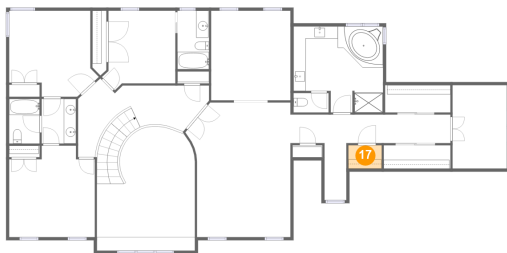

17 Floor 3 - Cl

Dimensions: 5'5" x 3'10"
Area: 21 sq. ft
Counted as living area: Yes

Heated: Yes
Finished: Yes
Enclosed: Yes
Contiguous: Yes
Permitted: Yes
Wet space: No
Addition: No
Conversion: No