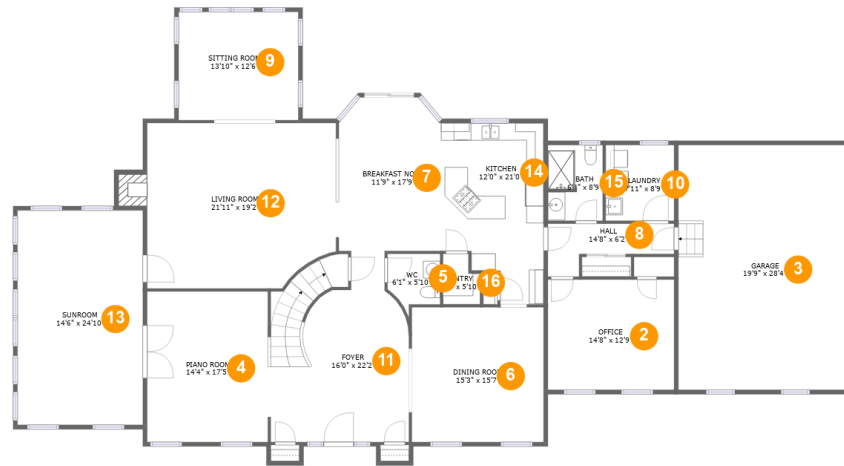

 **8,722** Total sqft

**15 Patrick Henry Place, Raritan Township, Ringoes,
Hunterdon County, New Jersey, United States, 08551**

Room dimensions

Floor 1

Total sqft: 2766

Living area: 0

#		Dimensions	sqft	Counted as living area
1	Basement	73'9" x 52'0"	2635 sq. ft	No

15 Patrick Henry Place, Raritan Township, Ringoes, Hunterdon County, New Jersey, United States, 08551

Room dimensions

Floor 2

Total sqft: 3460 Living area: 2867

#		Dimensions	sqft	Counted as living area
2	Office	14'8" x 12'9"	187 sq. ft	Yes
3	Garage	19'9" x 28'4"	559 sq. ft	No
4	Recreation Room	14'4" x 17'5"	247 sq. ft	Yes
5	Bath	6'1" x 5'10"	35 sq. ft	Yes
6	Dining Room	15'3" x 15'7"	238 sq. ft	Yes
7	Nook	11'9" x 17'9"	201 sq. ft	Yes
8	Hall	14'8" x 6'2"	61 sq. ft	Yes
9	Living Room	13'10" x 12'6"	174 sq. ft	Yes
10	Utility	7'11" x 8'9"	70 sq. ft	Yes
11	Entry	16'0" x 22'2"	314 sq. ft	Yes
12	Living Room	21'11" x 19'2"	418 sq. ft	Yes