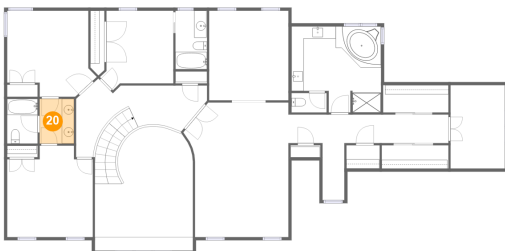

20 Floor 3 - Bath

Dimensions: 5'7" x 7'4"
Area: 41 sq. ft
Counted as living area: Yes

Heated: Yes
Finished: Yes
Enclosed: Yes
Contiguous: Yes
Permitted: Yes
Wet space: Yes
Addition: No
Conversion: No