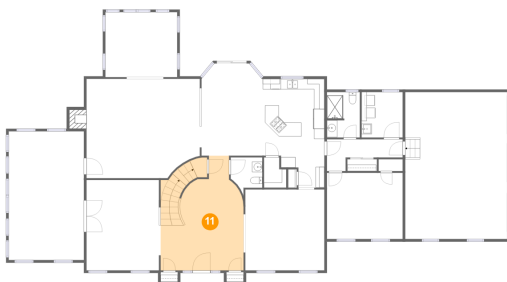

11 Floor 2 - Entry

Dimensions: 16'0" x 22'2"
Area: 314 sq. ft
Counted as living area: Yes

Heated: Yes
Finished: Yes
Enclosed: Yes
Contiguous: Yes
Permitted: Yes
Wet space: No
Addition: No
Conversion: No