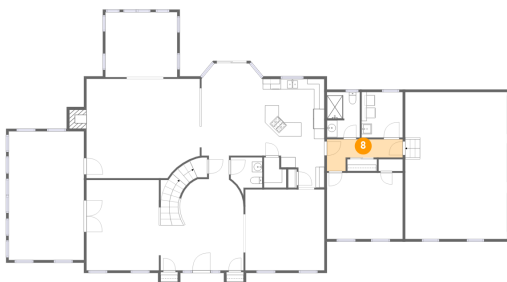

8 Floor 2 - Hall

Dimensions: 14'8" x 6'2"
Area: 61 sq. ft
Counted as living area: Yes

Heated: Yes
Finished: Yes
Enclosed: Yes
Contiguous: Yes
Permitted: Yes
Wet space: No
Addition: No
Conversion: No