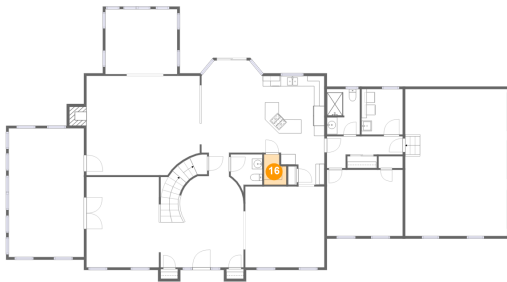

16 Floor 2 - Pantry

Dimensions: 4'4" x 5'10"
Area: 22 sq. ft
Counted as living area: Yes

Heated: Yes
Finished: Yes
Enclosed: Yes
Contiguous: Yes
Permitted: Yes
Wet space: No
Addition: No
Conversion: No