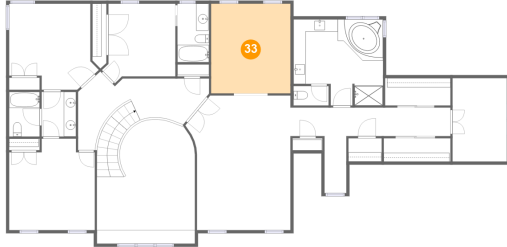

15 Patrick Henry Place, Raritan Township, Ringoes, Hunterdon County, New Jersey, United States, 08551

33 Floor 3 - Living Room

Dimensions: 13'0" x 14'8"

Area: 190 sq. ft

Counted as living area: Yes

Heated: Yes