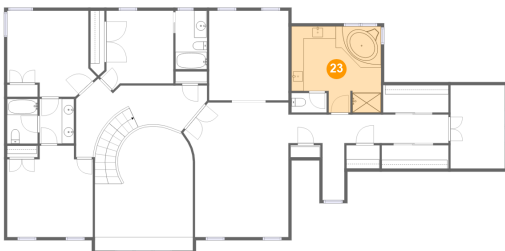

23 Floor 3 - Bath

Dimensions: 14'8" x 14'1"
Area: 183 sq. ft
Counted as living area: Yes

Heated: Yes
Finished: Yes
Enclosed: Yes
Contiguous: Yes
Permitted: Yes
Wet space: Yes
Addition: No
Conversion: No