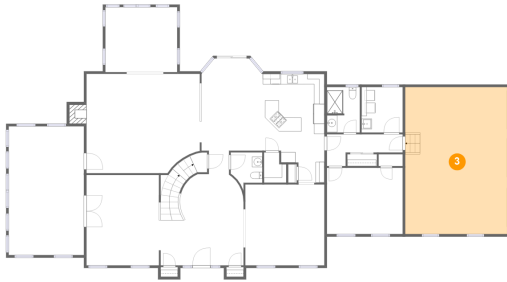

15 Patrick Henry Place, Raritan Township, Ringoes, Hunterdon County, New Jersey, United States, 08551

3 Floor 2 - Garage

Dimensions: 19'9" x 28'4"
Area: 559 sq. ft
Counted as living area: No

Heated: No
Finished: No
Enclosed: Yes
Contiguous: Yes
Permitted: Yes
Wet space: No
Addition: No
Conversion: No