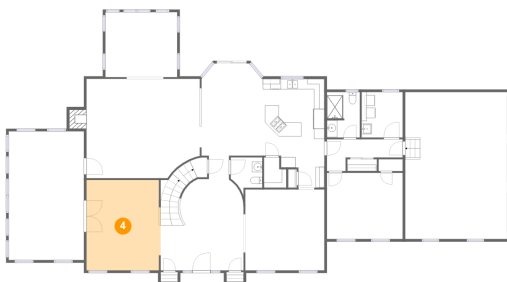

4 Floor 2 - Recreation Room

Dimensions: 14'4" x 17'5"
Area: 247 sq. ft
Counted as living area: Yes

Heated: Yes
Finished: Yes
Enclosed: Yes
Contiguous: Yes
Permitted: Yes
Wet space: No
Addition: No
Conversion: No