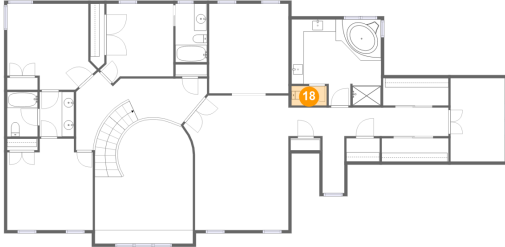

15 Patrick Henry Place, Raritan Township, Ringoes, Hunterdon County, New Jersey, United States, 08551

18 Floor 3 - Bath

Dimensions: 5'9" x 3'2"
Area: 18 sq. ft
Counted as living area: Yes

Heated: Yes
Finished: Yes
Enclosed: Yes
Contiguous: Yes
Permitted: Yes
Wet space: Yes
Addition: No
Conversion: No