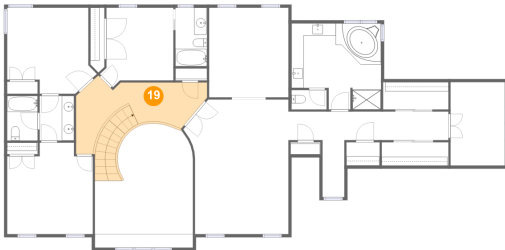

19 Floor 3 - Hall

Dimensions: 21'4" x 11'8"
Area: 194 sq. ft
Counted as living area: Yes

Heated: Yes
Finished: Yes
Enclosed: Yes
Contiguous: Yes
Permitted: Yes
Wet space: No
Addition: No
Conversion: No