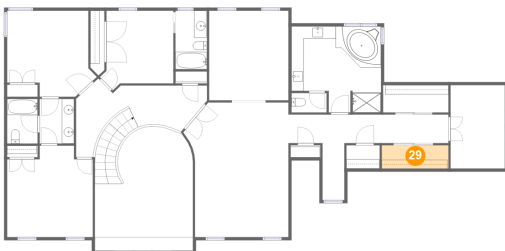

29 Floor 3 - Cl

Dimensions: 10'11" x 3'10"
Area: 41 sq. ft
Counted as living area: Yes

Heated: Yes
Finished: Yes
Enclosed: Yes
Contiguous: Yes
Permitted: Yes
Wet space: No
Addition: No
Conversion: No