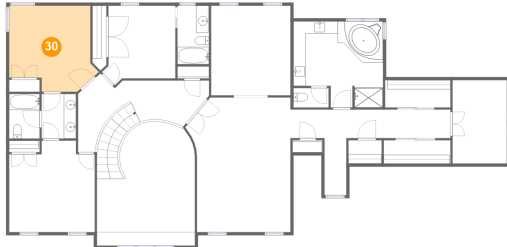

15 Patrick Henry Place, Raritan Township, Ringoes, Hunterdon County, New Jersey, United States, 08551

30 Floor 3 - Bedroom

Dimensions: 14'7" x 14'0"
Area: 174 sq. ft
Counted as living area: Yes

Heated: Yes
Finished: Yes
Enclosed: Yes
Contiguous: Yes
Permitted: Yes
Wet space: No
Addition: No
Conversion: No