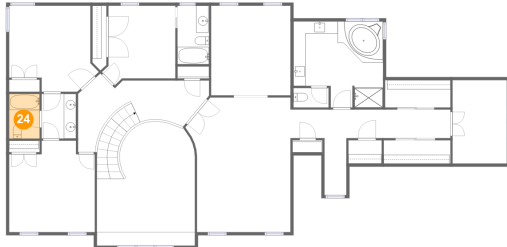

15 Patrick Henry Place, Raritan Township, Ringoes, Hunterdon County, New Jersey, United States, 08551

24 Floor 3 - Bath

Dimensions: 5'0" x 7'4"
Area: 36 sq. ft
Counted as living area: Yes

Heated: Yes
Finished: Yes
Enclosed: Yes
Contiguous: Yes
Permitted: Yes
Wet space: Yes
Addition: No
Conversion: No