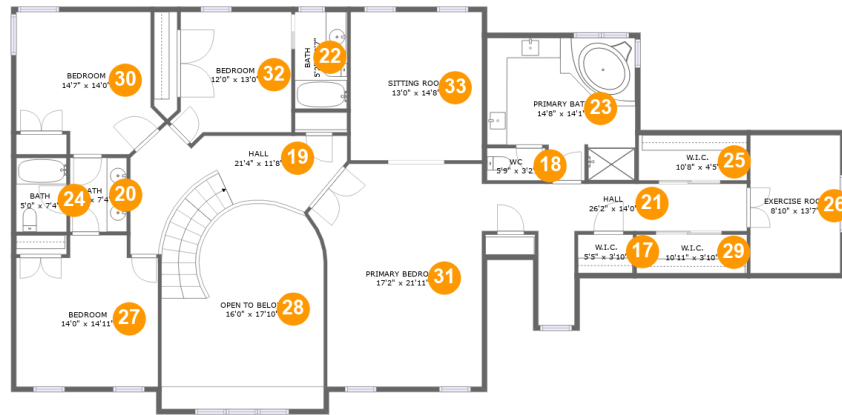

15 Patrick Henry Place, Raritan Township, Ringoes, Hunterdon County, New Jersey, United States, 08551

Room dimensions

Floor 3

Total sqft: 2496 Living area: 2211

#		Dimensions	sqft	Counted as living area
17	Cl	5'5" x 3'10"	21 sq. ft	Yes
18	Bath	5'9" x 3'2"	18 sq. ft	Yes
19	Hall	21'4" x 11'8"	194 sq. ft	Yes
20	Bath	5'7" x 7'4"	41 sq. ft	Yes
21	Hall	26'2" x 14'0"	155 sq. ft	Yes
22	Bath	5'2" x 9'7"	49 sq. ft	Yes
23	Bath	14'8" x 14'1"	183 sq. ft	Yes
24	Bath	5'0" x 7'4"	36 sq. ft	Yes
25	Cl	10'8" x 4'5"	48 sq. ft	Yes
26	Exercise Room	8'10" x 13'7"	121 sq. ft	Yes
27	Bedroom	14'0" x 14'11"	190 sq. ft	Yes

Scan captured on Wed, 13 Nov 2024 18:57:16 GMT

Information is calculated by Cubicasa technology deemed highly reliable but not guaranteed.