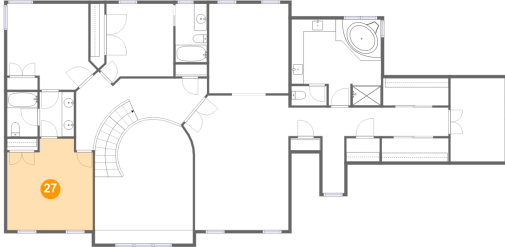

15 Patrick Henry Place, Raritan Township, Ringoes, Hunterdon County, New Jersey, United States, 08551

27 Floor 3 - Bedroom

Dimensions: 14'0" x 14'11"
Area: 190 sq. ft
Counted as living area: Yes

Heated: Yes
Finished: Yes
Enclosed: Yes
Contiguous: Yes
Permitted: Yes
Wet space: No
Addition: No
Conversion: No