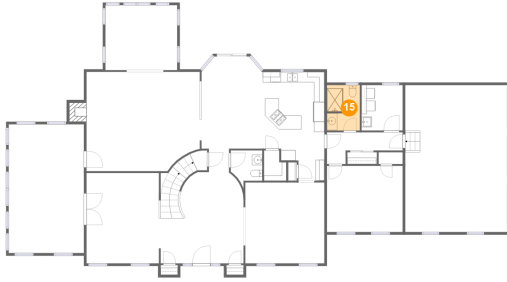

15 Patrick Henry Place, Raritan Township, Ringoes, Hunterdon County, New Jersey, United States, 08551

15 Floor 2 - Bath

Dimensions: 6'4" x 8'9"
Area: 55 sq. ft
Counted as living area: Yes

Heated: Yes
Finished: Yes
Enclosed: Yes
Contiguous: Yes
Permitted: Yes
Wet space: Yes
Addition: No
Conversion: No