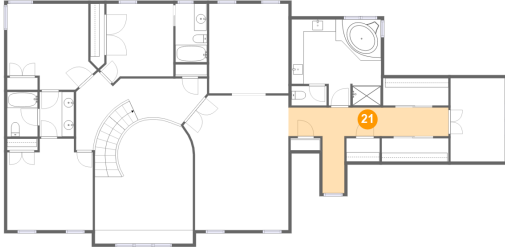

15 Patrick Henry Place, Raritan Township, Ringoes, Hunterdon County, New Jersey, United States, 08551

21 Floor 3 - Hall

Dimensions: 26'2" x 14'0"
Area: 155 sq. ft
Counted as living area: Yes

Heated: Yes
Finished: Yes
Enclosed: Yes
Contiguous: Yes
Permitted: Yes
Wet space: No
Addition: No
Conversion: No