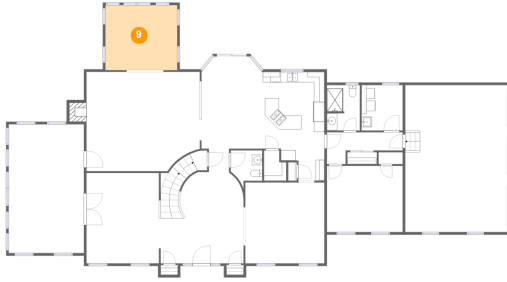

15 Patrick Henry Place, Raritan Township, Ringoes, Hunterdon County, New Jersey, United States, 08551

9 Floor 2 - Living Room

Dimensions: 13'10" x 12'6"
Area: 174 sq. ft
Counted as living area: Yes

Heated: Yes
Finished: Yes
Enclosed: Yes
Contiguous: Yes
Permitted: Yes
Wet space: No
Addition: No
Conversion: No