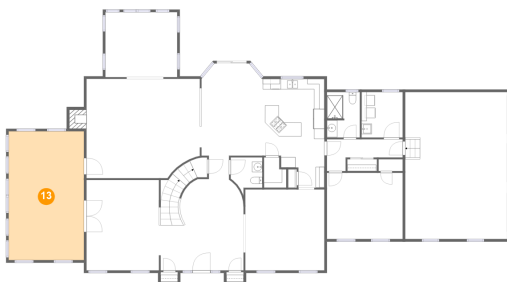

13 Floor 2 - Room

Dimensions: 14'6" x 24'10"
Area: 361 sq. ft
Counted as living area: Yes

Heated: Yes
Finished: Yes
Enclosed: Yes
Contiguous: Yes
Permitted: Yes
Wet space: No
Addition: No
Conversion: No