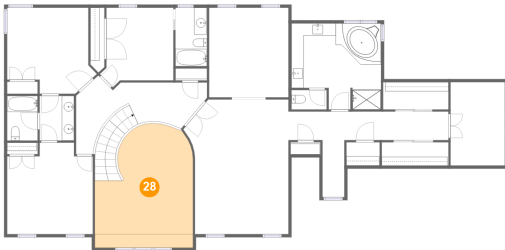

28 Floor 3 - Open To Below

Dimensions: 16'0" x 17'10"
Area: 274 sq. ft
Counted as living area: No

Heated: No
Finished: No
Enclosed: No
Contiguous: Yes
Permitted: No
Wet space: No
Addition: No
Conversion: No