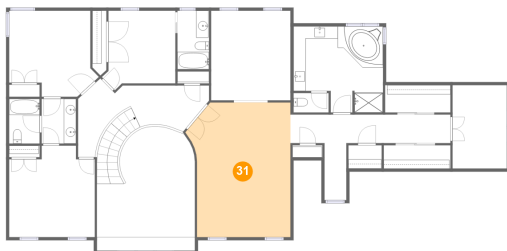

31 Floor 3 - Bedroom

Dimensions: 17'2" x 21'11"
Area: 338 sq. ft
Counted as living area: Yes

Heated: Yes
Finished: Yes
Enclosed: Yes
Contiguous: Yes
Permitted: Yes
Wet space: No
Addition: No
Conversion: No