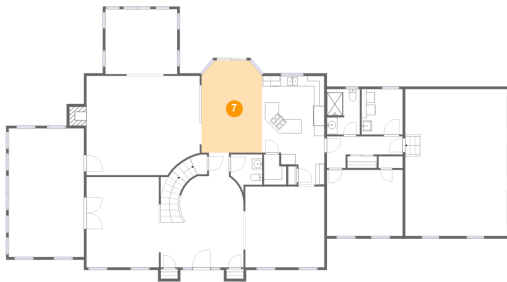

7 Floor 2 - Nook

Dimensions: 11'9" x 17'9"
Area: 201 sq. ft
Counted as living area: Yes

Heated: Yes
Finished: Yes
Enclosed: Yes
Contiguous: Yes
Permitted: Yes
Wet space: No
Addition: No
Conversion: No