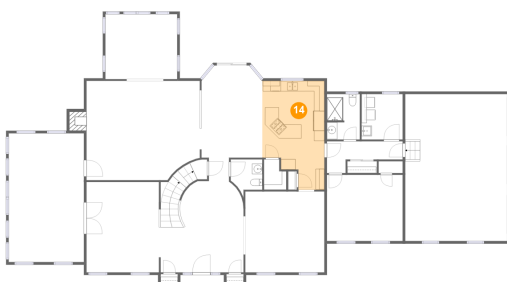

14 Floor 2 - Kitchen

Dimensions: 12'0" x 21'0"
Area: 216 sq. ft
Counted as living area: Yes

Heated: Yes
Finished: Yes
Enclosed: Yes
Contiguous: Yes
Permitted: Yes
Wet space: No
Addition: No
Conversion: No