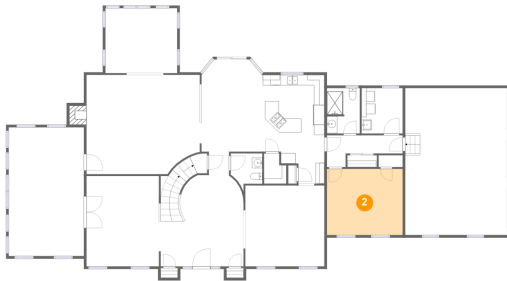

2 Floor 2 - Office

Dimensions: 14'8" x 12'9"
Area: 187 sq. ft
Counted as living area: Yes

Heated: Yes
Finished: Yes
Enclosed: Yes
Contiguous: Yes
Permitted: Yes
Wet space: No
Addition: No
Conversion: No