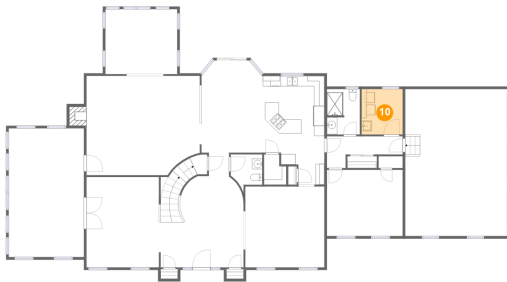

10 Floor 2 - Utility

Dimensions: 7'11" x 8'9"
Area: 70 sq. ft
Counted as living area: Yes

Heated: Yes
Finished: Yes
Enclosed: Yes
Contiguous: Yes
Permitted: Yes
Wet space: No
Addition: No
Conversion: No