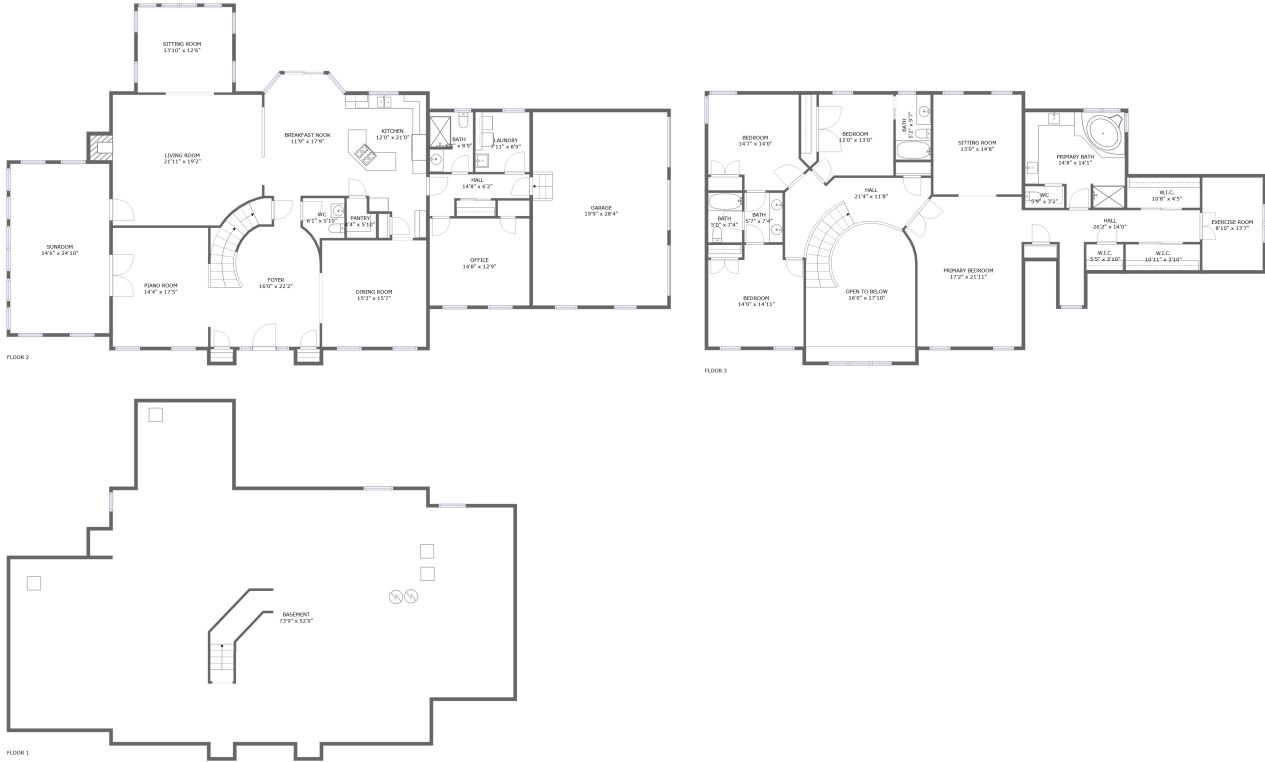

15 Patrick Henry Place, Raritan Township, Ringoes, Hunterdon County, New Jersey, United States, 08551

Property summary

1 Garages

4 Bedrooms

4 Bathrooms

1 Half baths

3 Floors

5,078 Gross living area sqft

8,722 Total sqft