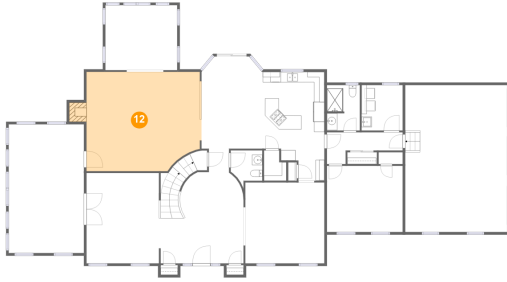

15 Patrick Henry Place, Raritan Township, Ringoes, Hunterdon County, New Jersey, United States, 08551

12 Floor 2 - Living Room

Dimensions: 21'11" x 19'2"
Area: 418 sq. ft
Counted as living area: Yes

Heated: Yes
Finished: Yes
Enclosed: Yes
Contiguous: Yes
Permitted: Yes
Wet space: No
Addition: No
Conversion: No