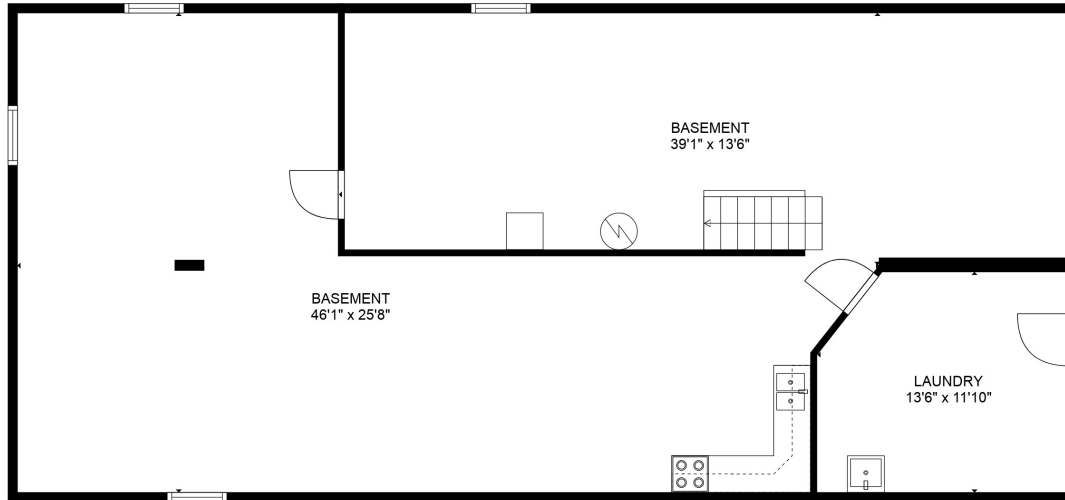

FLOOR 2

FLOOR 1

GROSS INTERNAL AREA  
 Below Ground: 1292 sq. ft, FLOOR 2: 1446 sq. ft  
 EXCLUDED AREAS: LAUNDRY: 152 sq. ft, FIREPLACE: 8 sq. ft  
 TOTAL: 2738 sq. ft  
 SIZES AND DIMENSIONS ARE APPROXIMATE, ACTUAL MAY VARY.

GROSS INTERNAL AREA  
 Below Ground: 1292 sq. ft, FLOOR 2: 1446 sq. ft  
 EXCLUDED AREAS: LAUNDRY: 152 sq. ft, FIREPLACE: 8 sq. ft  
 TOTAL: 2738 sq. ft  
 SIZES AND DIMENSIONS ARE APPROXIMATE, ACTUAL MAY VARY.