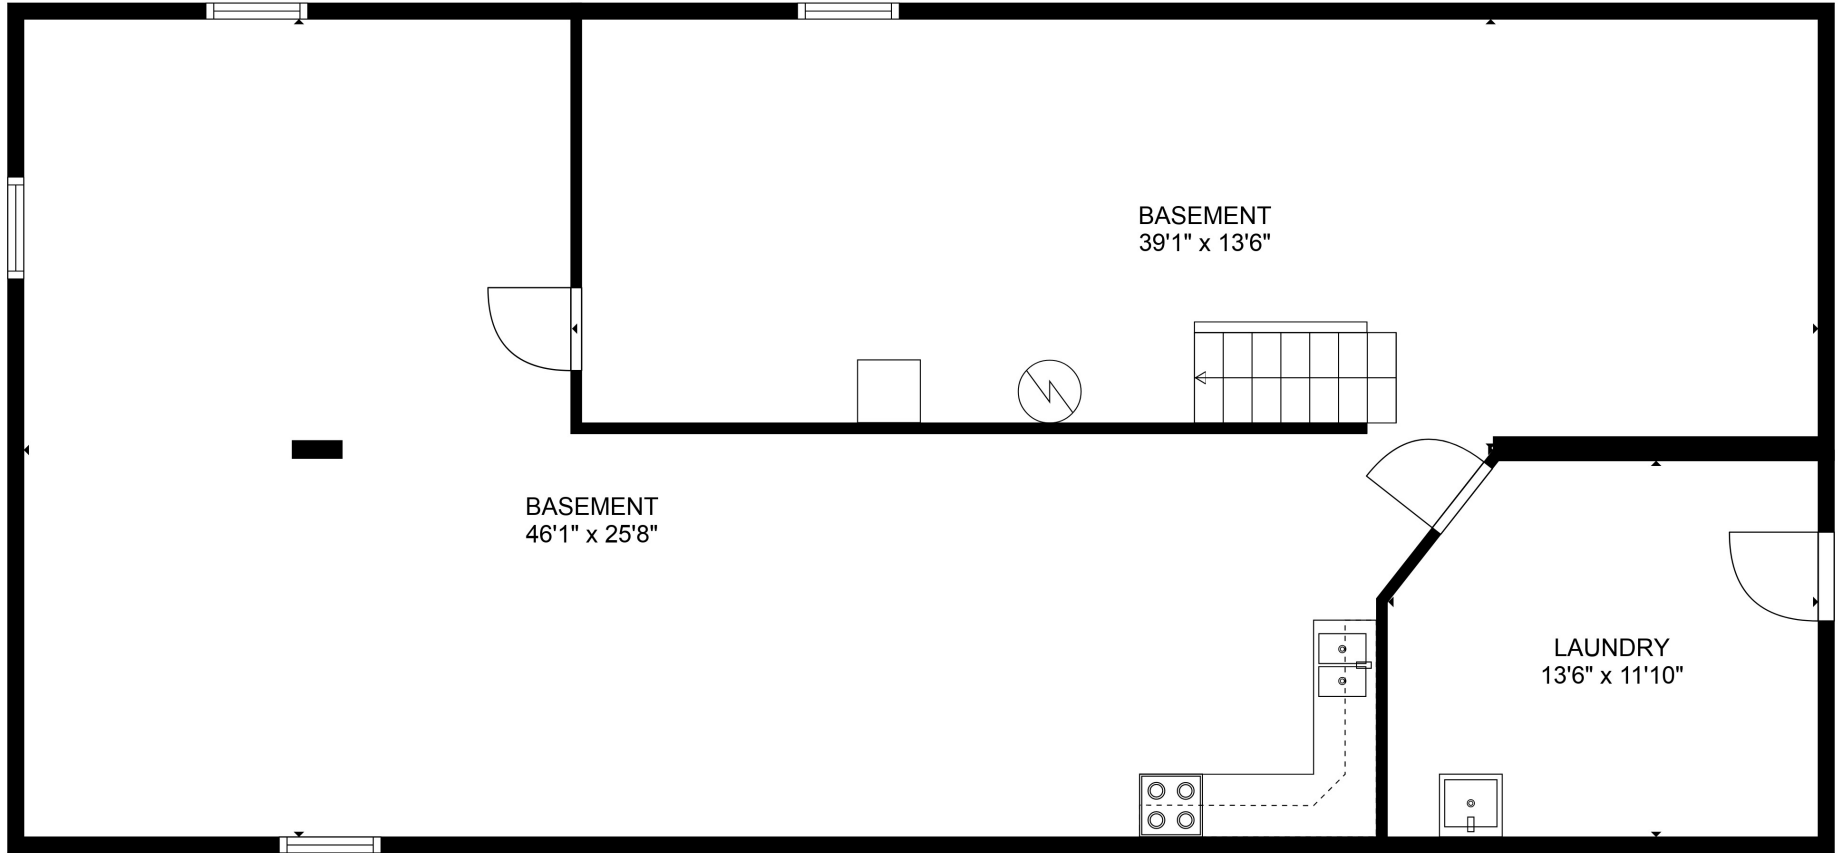

FLOOR 2

FLOOR 1

GROSS INTERNAL AREA  
 Below Ground: 1292 sq. ft, FLOOR 2: 1446 sq. ft  
 EXCLUDED AREAS: LAUNDRY: 152 sq. ft, FIREPLACE: 8 sq. ft  
 TOTAL: 2738 sq. ft  
 SIZES AND DIMENSIONS ARE APPROXIMATE, ACTUAL MAY VARY.

GROSS INTERNAL AREA  
 Below Ground: 1292 sq. ft, FLOOR 2: 1446 sq. ft  
 EXCLUDED AREAS: LAUNDRY: 152 sq. ft, FIREPLACE: 8 sq. ft  
 TOTAL: 2738 sq. ft  
 SIZES AND DIMENSIONS ARE APPROXIMATE, ACTUAL MAY VARY.