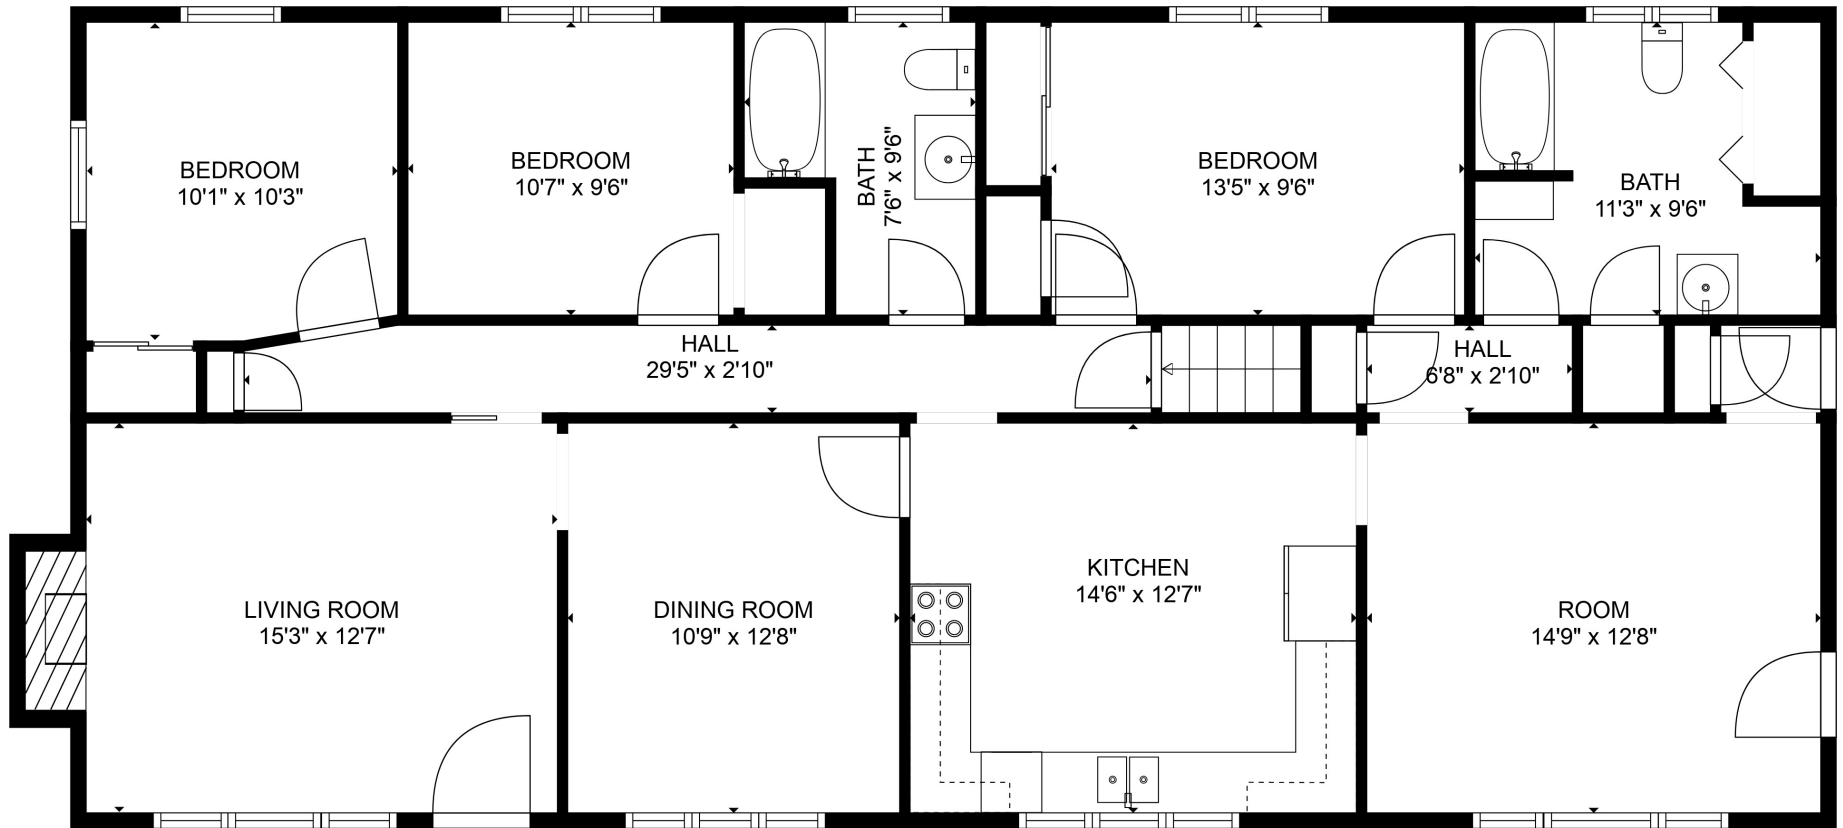

FLOOR 2

FLOOR 1

GROSS INTERNAL AREA  
 Below Ground: 1292 sq. ft, FLOOR 2: 1446 sq. ft  
 EXCLUDED AREAS: LAUNDRY: 152 sq. ft, FIREPLACE: 8 sq. ft  
 TOTAL: 2738 sq. ft  
 SIZES AND DIMENSIONS ARE APPROXIMATE, ACTUAL MAY VARY.

GROSS INTERNAL AREA  
 Below Ground: 1292 sq. ft, FLOOR 2: 1446 sq. ft  
 EXCLUDED AREAS: LAUNDRY: 152 sq. ft, FIREPLACE: 8 sq. ft  
 TOTAL: 2738 sq. ft  
 SIZES AND DIMENSIONS ARE APPROXIMATE, ACTUAL MAY VARY.