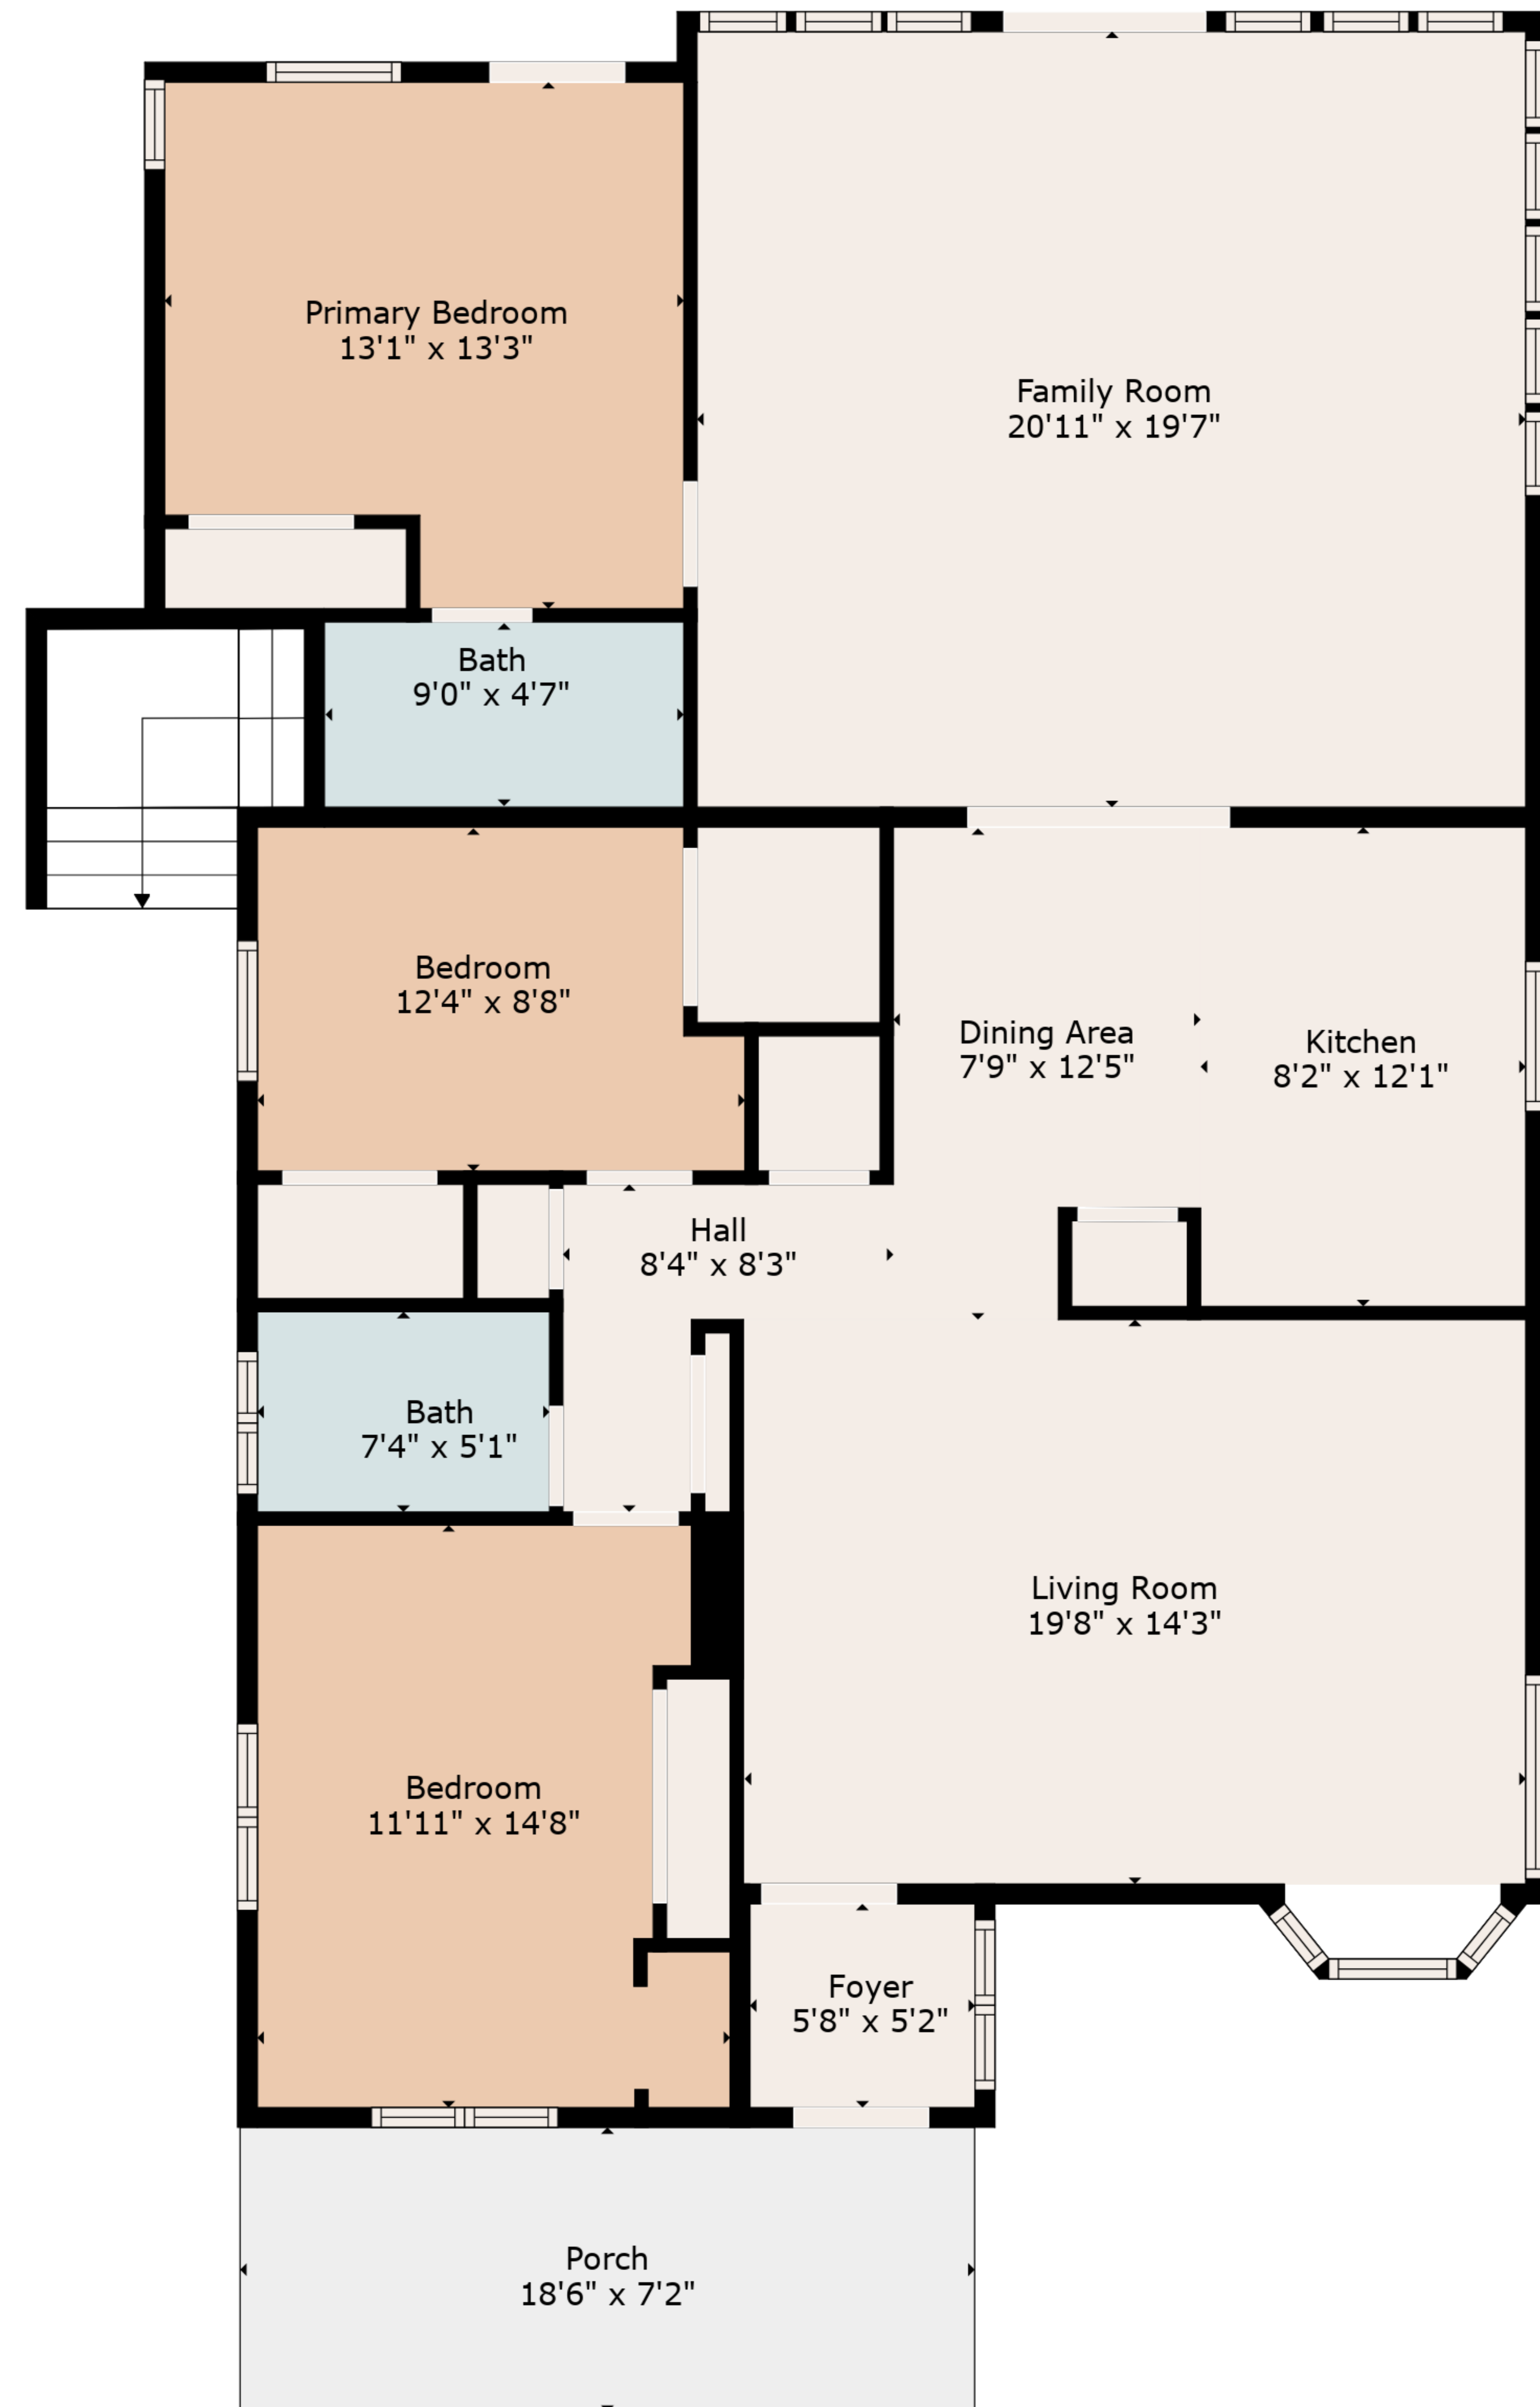

**TOTAL: 2599 sq. ft**

BELOW GROUND: 993 sq. ft, FLOOR 2: 1606 sq. ft  
 EXCLUDED AREAS: PORCH: 133 sq. ft, BAY WINDOW: 10 sq. ft

Floor Plan Created By Cubicasa App. Measurements Deemed Highly Reliable But Not Guaranteed.

Floor 1

Floor 2

**TOTAL: 2599 sq. ft**  
 BELOW GROUND: 993 sq. ft, FLOOR 2: 1606 sq. ft  
 EXCLUDED AREAS: PORCH: 133 sq. ft, BAY WINDOW: 10 sq. ft

Floor Plan Created By Cubicasa App. Measurements Deemed Highly Reliable But Not Guaranteed.