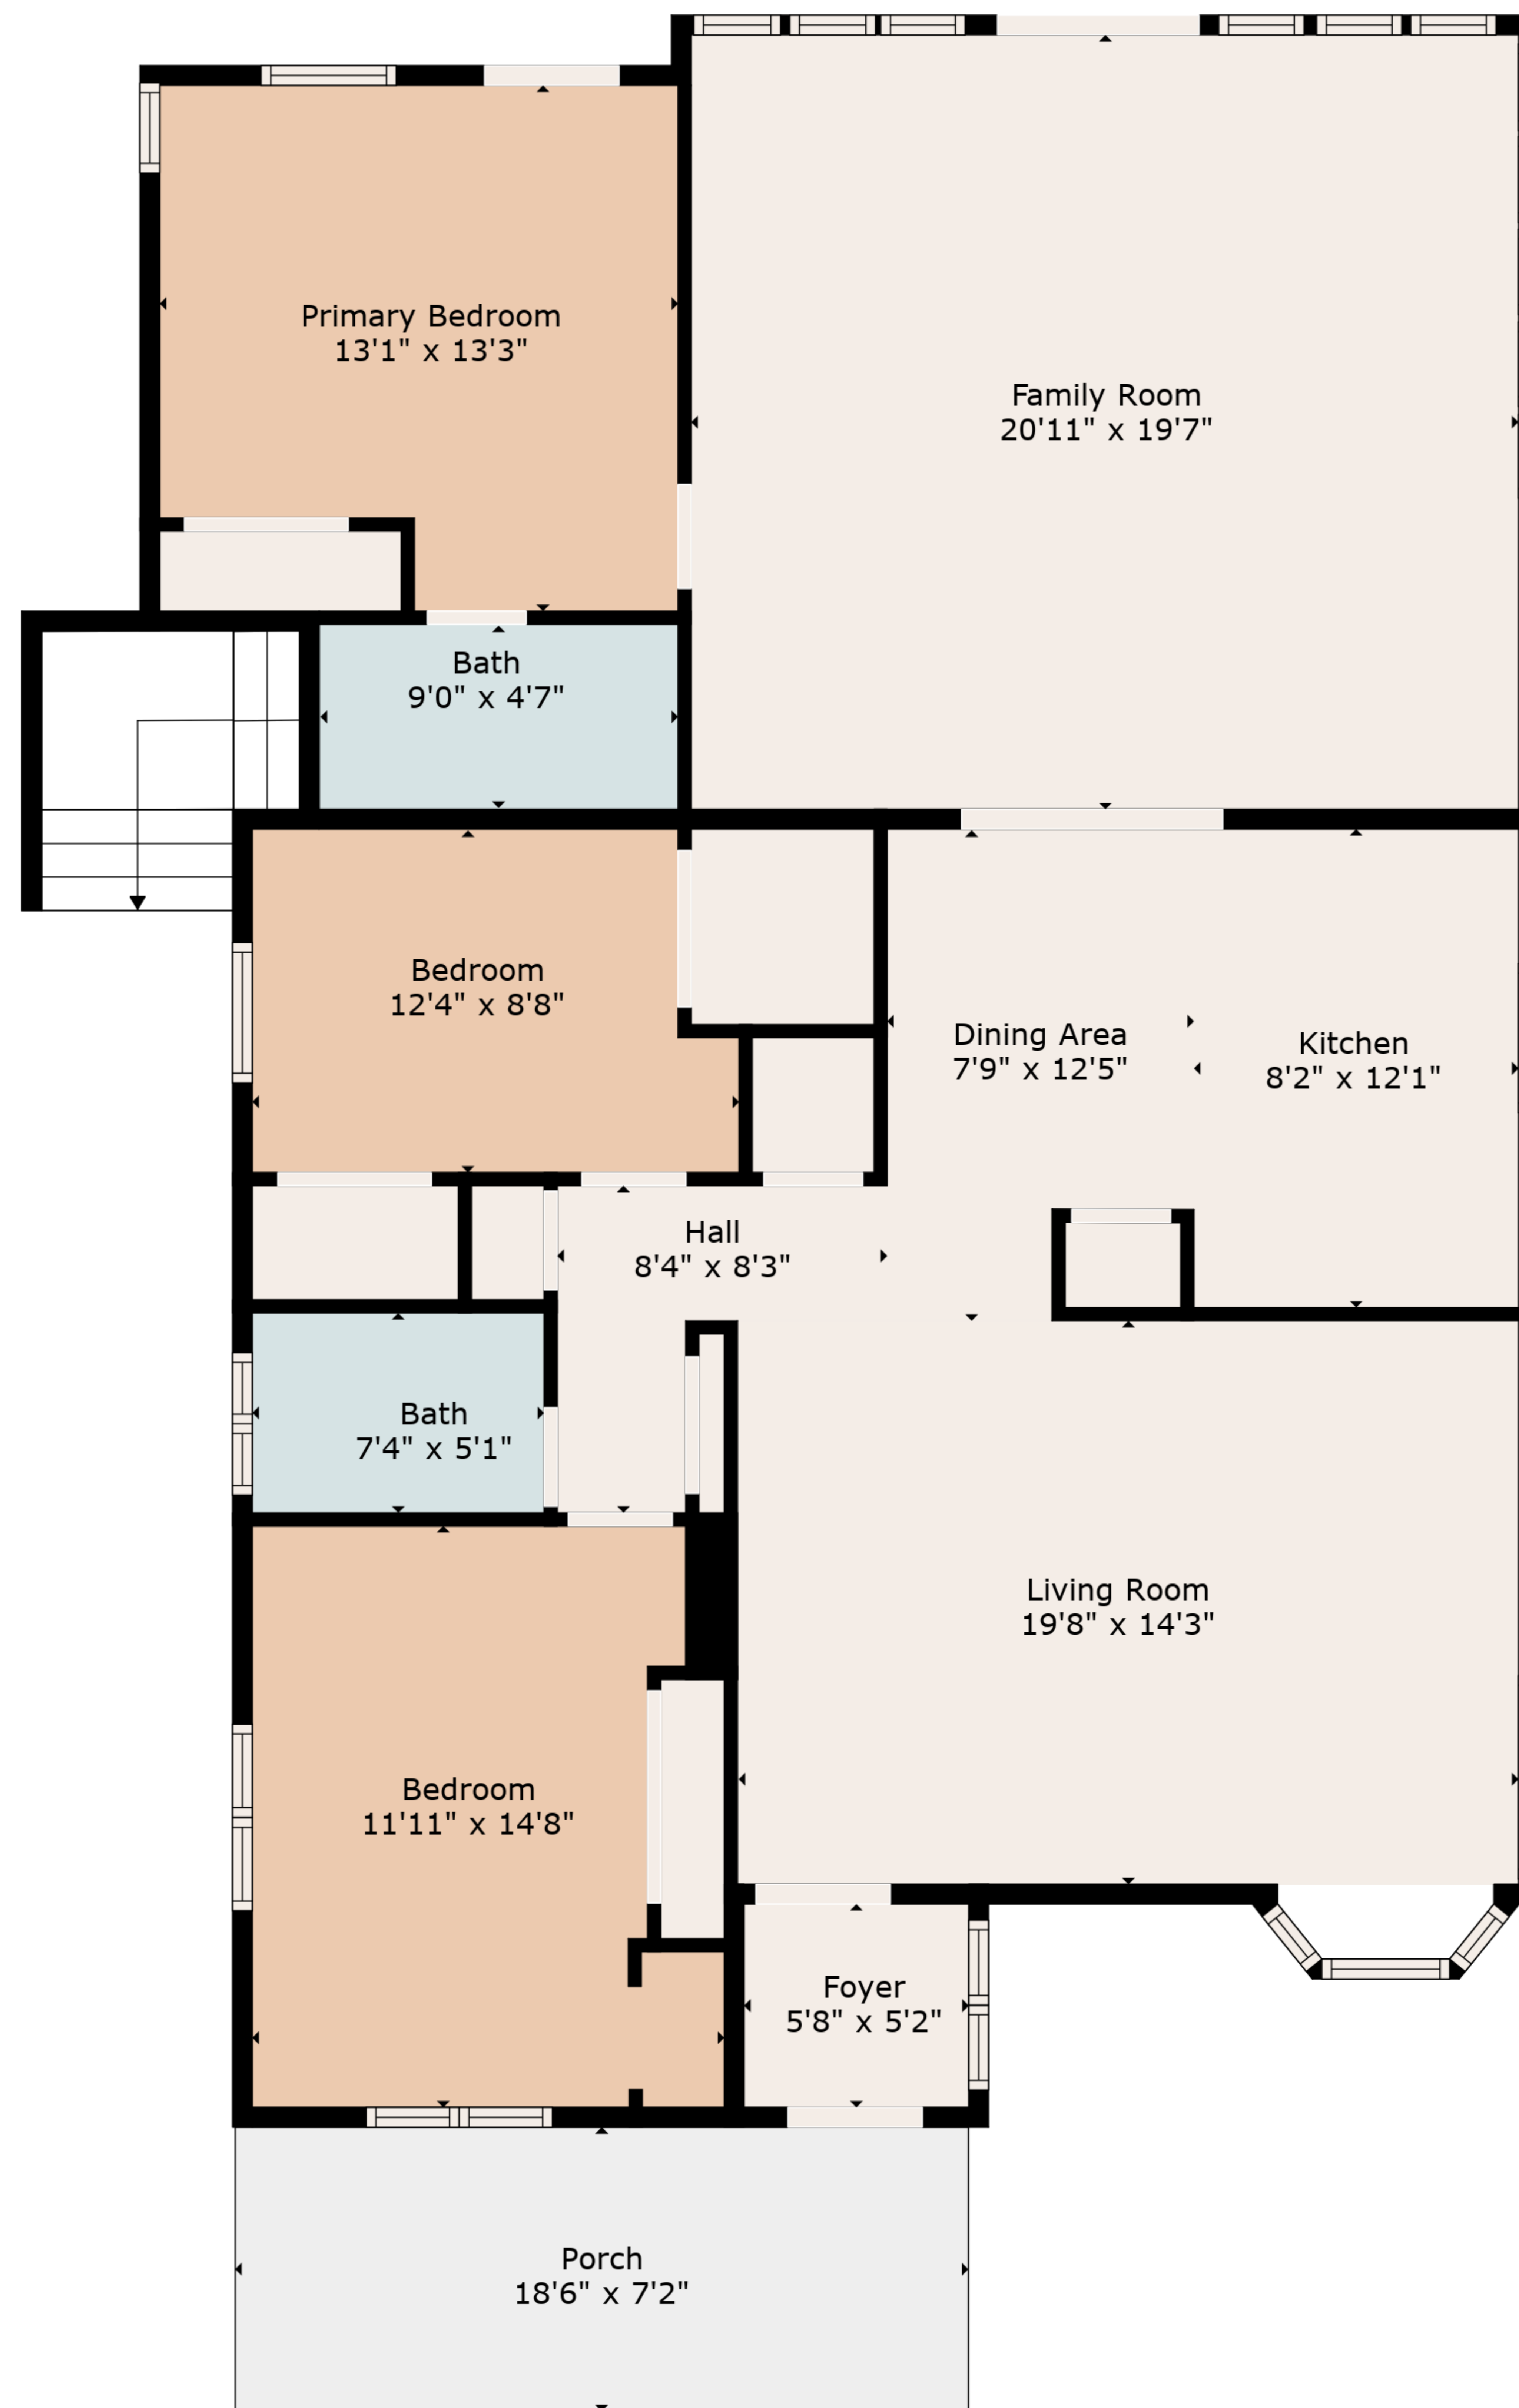

**TOTAL: 2599 sq. ft**

BELOW GROUND: 993 sq. ft, FLOOR 2: 1606 sq. ft  
 EXCLUDED AREAS: PORCH: 133 sq. ft, BAY WINDOW: 10 sq. ft

Floor Plan Created By Cubicasa App. Measurements Deemed Highly Reliable But Not Guaranteed.

Floor 1

Floor 2

**TOTAL: 2599 sq. ft**  
 BELOW GROUND: 993 sq. ft, FLOOR 2: 1606 sq. ft  
 EXCLUDED AREAS: PORCH: 133 sq. ft, BAY WINDOW: 10 sq. ft

Floor Plan Created By Cubicasa App. Measurements Deemed Highly Reliable But Not Guaranteed.