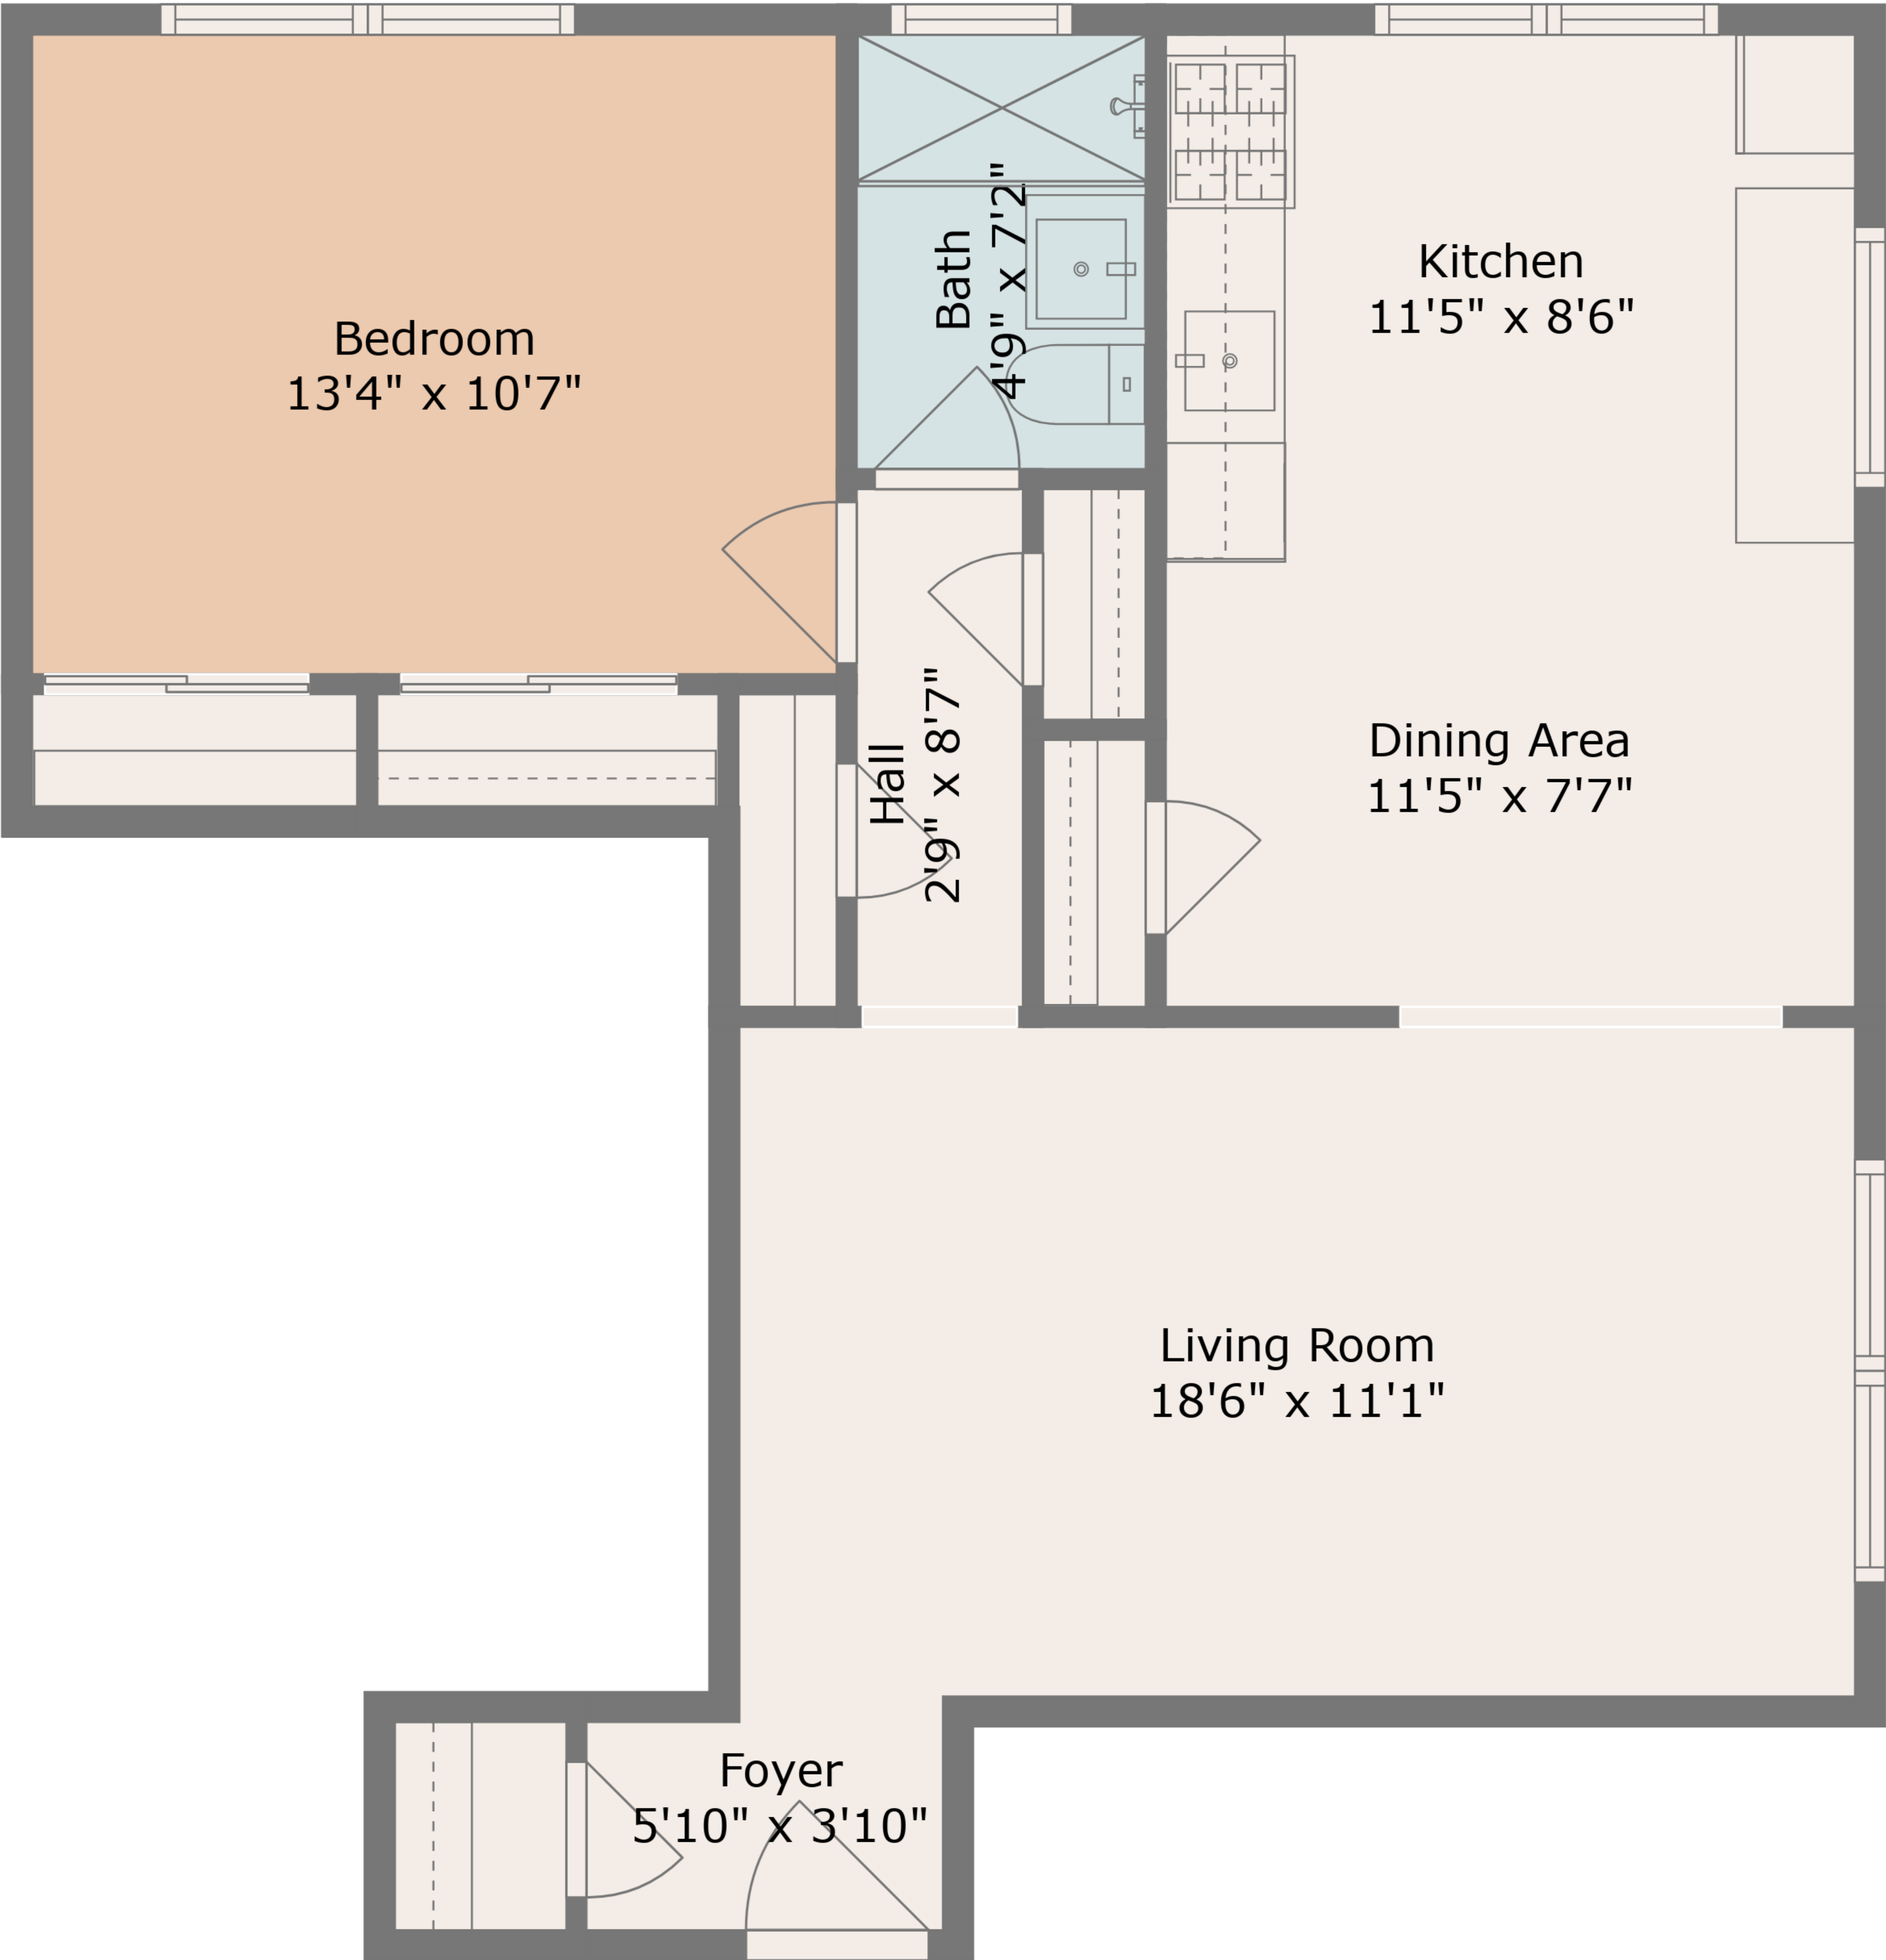

TOTAL: 692 sq. ft
FLOOR 1: 692 sq. ft

All Measurements Are Approximate And Subject To Independent Verification.

Bedroom
13'4" x 10'7"

Bath
4'9" x 7'2"

Kitchen
11'5" x 8'6"

Dining Area
11'5" x 7'7"

Hall
2'9" x 8'7"

Living Room
18'6" x 11'1"

Foyer
5'10" x 3'10"

TOTAL: 692 sq. ft
FLOOR 1: 692 sq. ft

All Measurements Are Approximate And Subject To Independent Verification.