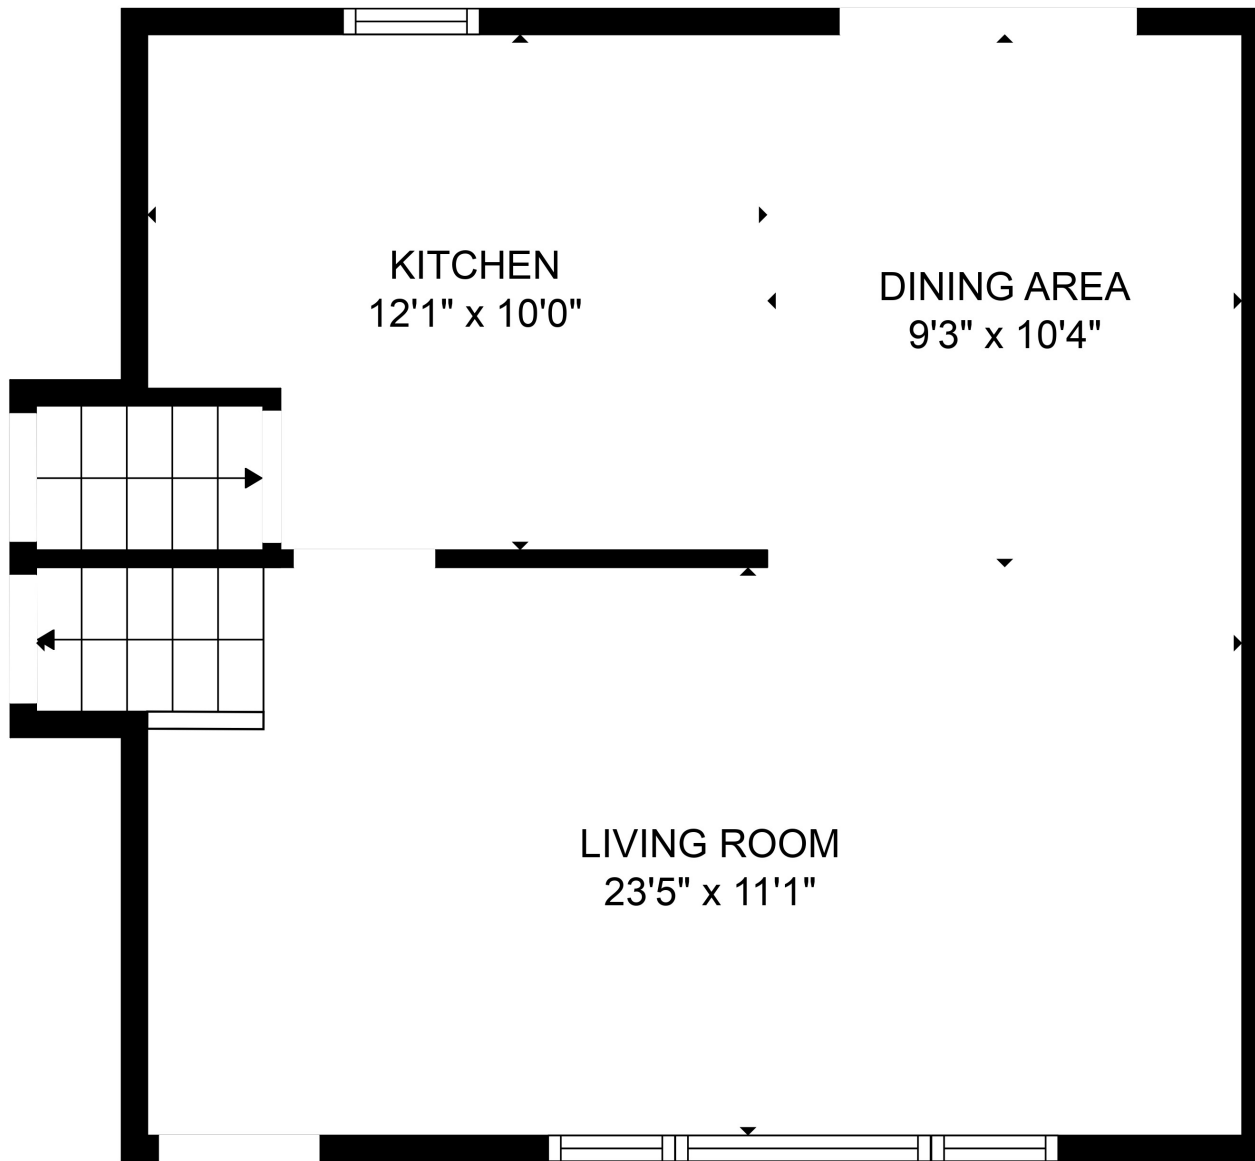

FLOOR 3

FLOOR 1

FLOOR 2

Total scanned area: 1632 sq. ft

Total scanned area: 1632 sq. ft

MEASUREMENTS ARE CALCULATED BY CUBICASA TECHNOLOGY. DEEMED HIGHLY RELIABLE BUT NOT GUARANTEED.

Total scanned area: 1632 sq. ft

MEASUREMENTS ARE CALCULATED BY CUBICASA TECHNOLOGY, DEEMED HIGHLY RELIABLE BUT NOT GUARANTEED.

Total scanned area: 1632 sq. ft

MEASUREMENTS ARE CALCULATED BY CUBICASA TECHNOLOGY. DEEMED HIGHLY RELIABLE BUT NOT GUARANTEED.