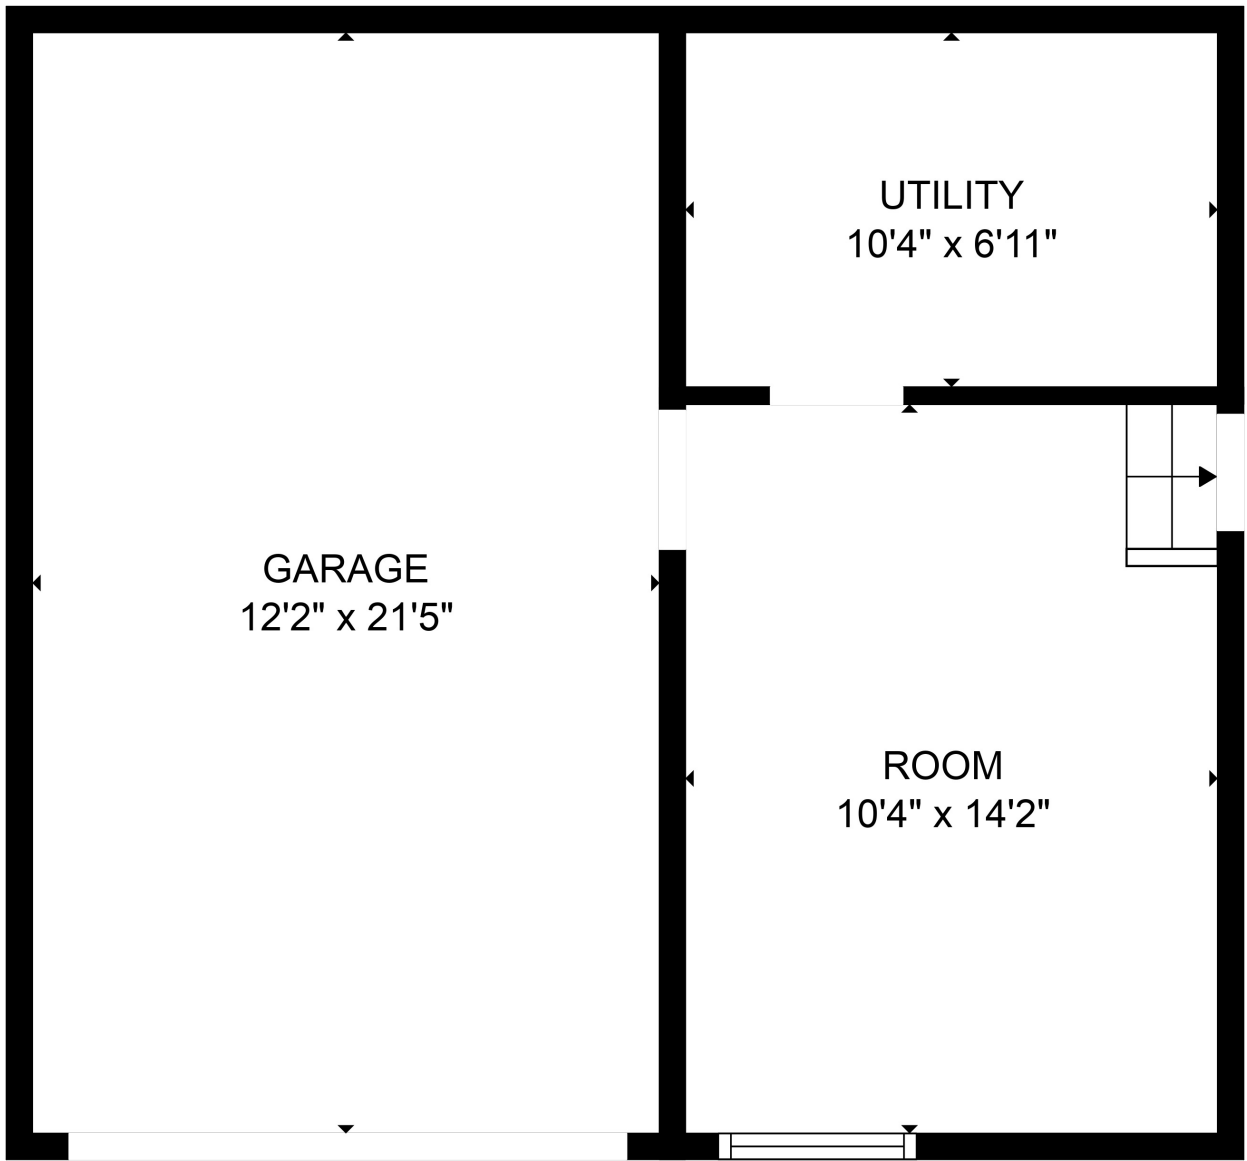

Total scanned area: 1632 sq. ft