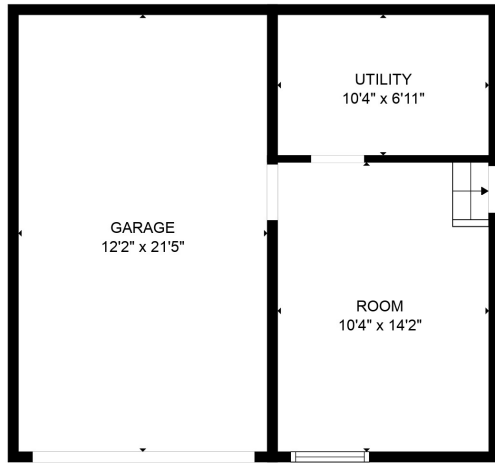

FLOOR 3

FLOOR 1

FLOOR 2

Total scanned area: 1632 sq. ft

Total scanned area: 1632 sq. ft

MEASUREMENTS ARE CALCULATED BY CUBICASA TECHNOLOGY. DEEMED HIGHLY RELIABLE BUT NOT GUARANTEED.

Total scanned area: 1632 sq. ft

MEASUREMENTS ARE CALCULATED BY CUBICASA TECHNOLOGY, DEEMED HIGHLY RELIABLE BUT NOT GUARANTEED.

Total scanned area: 1632 sq. ft

MEASUREMENTS ARE CALCULATED BY CUBICASA TECHNOLOGY. DEEMED HIGHLY RELIABLE BUT NOT GUARANTEED.