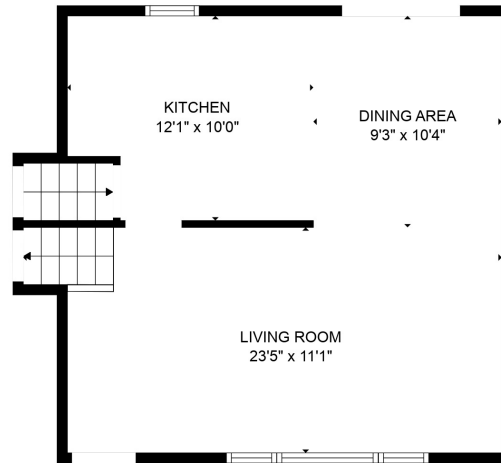

FLOOR 3

FLOOR 1

FLOOR 2

Total scanned area: 1632 sq. ft

Total scanned area: 1632 sq. ft

MEASUREMENTS ARE CALCULATED BY CUBICASA TECHNOLOGY. DEEMED HIGHLY RELIABLE BUT NOT GUARANTEED.

Total scanned area: 1632 sq. ft

MEASUREMENTS ARE CALCULATED BY CUBICASA TECHNOLOGY, DEEMED HIGHLY RELIABLE BUT NOT GUARANTEED.

Total scanned area: 1632 sq. ft

MEASUREMENTS ARE CALCULATED BY CUBICASA TECHNOLOGY. DEEMED HIGHLY RELIABLE BUT NOT GUARANTEED.