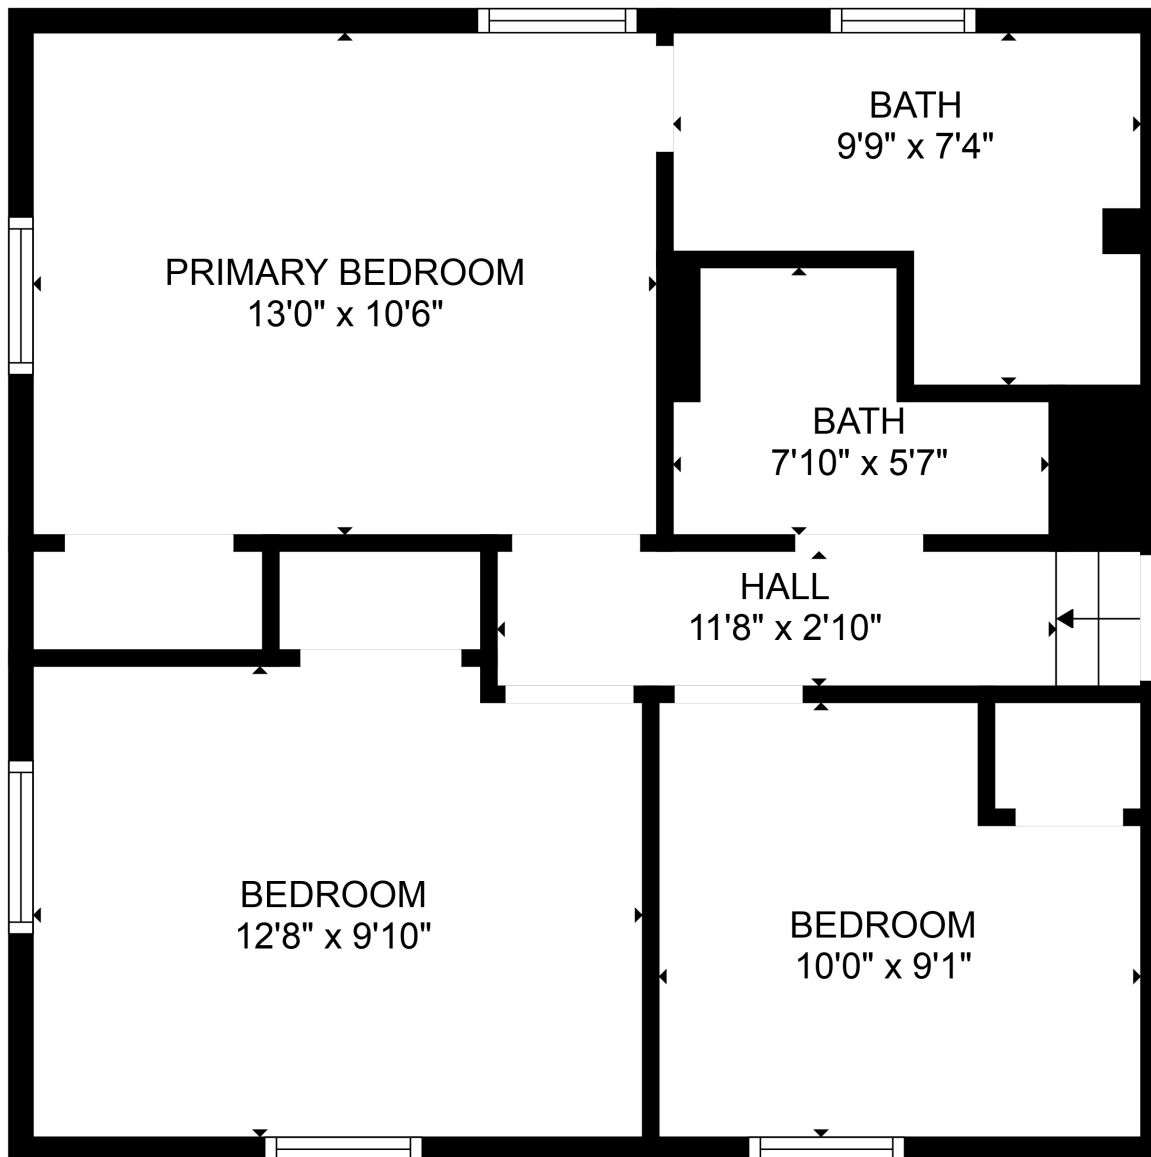

FLOOR 3

FLOOR 1

FLOOR 2

Total scanned area: 1632 sq. ft

Total scanned area: 1632 sq. ft

MEASUREMENTS ARE CALCULATED BY CUBICASA TECHNOLOGY. DEEMED HIGHLY RELIABLE BUT NOT GUARANTEED.

Total scanned area: 1632 sq. ft

MEASUREMENTS ARE CALCULATED BY CUBICASA TECHNOLOGY, DEEMED HIGHLY RELIABLE BUT NOT GUARANTEED.

Total scanned area: 1632 sq. ft

MEASUREMENTS ARE CALCULATED BY CUBICASA TECHNOLOGY. DEEMED HIGHLY RELIABLE BUT NOT GUARANTEED.