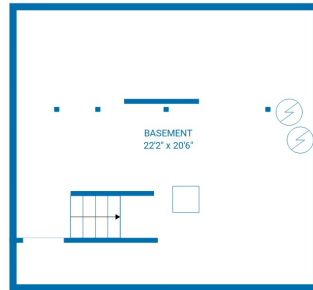

FLOOR 2

FLOOR 3

FLOOR 1

Total scanned area: 3580 sq. ft

MEASUREMENTS ARE CALCULATED BY CUBICASA TECHNOLOGY. DEEMED HIGHLY RELIABLE BUT NOT GUARANTEED.

Total scanned area: 3580 sq. ft

MEASUREMENTS ARE CALCULATED BY CUBICASA TECHNOLOGY. DEEMED HIGHLY RELIABLE BUT NOT GUARANTEED.

Total scanned area: 3580 sq. ft

MEASUREMENTS ARE CALCULATED BY CUBICASA TECHNOLOGY. DEEMED HIGHLY RELIABLE BUT NOT GUARANTEED.

Total scanned area: 3580 sq. ft

MEASUREMENTS ARE CALCULATED BY CUBICASA TECHNOLOGY. DEEMED HIGHLY RELIABLE BUT NOT GUARANTEED.