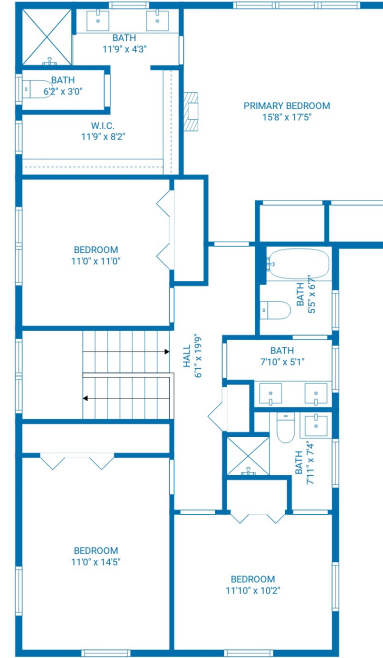

FLOOR 2

FLOOR 3

FLOOR 1

Total scanned area: 3580 sq. ft

MEASUREMENTS ARE CALCULATED BY CUBICASA TECHNOLOGY. DEEMED HIGHLY RELIABLE BUT NOT GUARANTEED.

Total scanned area: 3580 sq. ft

MEASUREMENTS ARE CALCULATED BY CUBICASA TECHNOLOGY. DEEMED HIGHLY RELIABLE BUT NOT GUARANTEED.

Total scanned area: 3580 sq. ft

MEASUREMENTS ARE CALCULATED BY CUBICASA TECHNOLOGY. DEEMED HIGHLY RELIABLE BUT NOT GUARANTEED.

Total scanned area: 3580 sq. ft

MEASUREMENTS ARE CALCULATED BY CUBICASA TECHNOLOGY. DEEMED HIGHLY RELIABLE BUT NOT GUARANTEED.