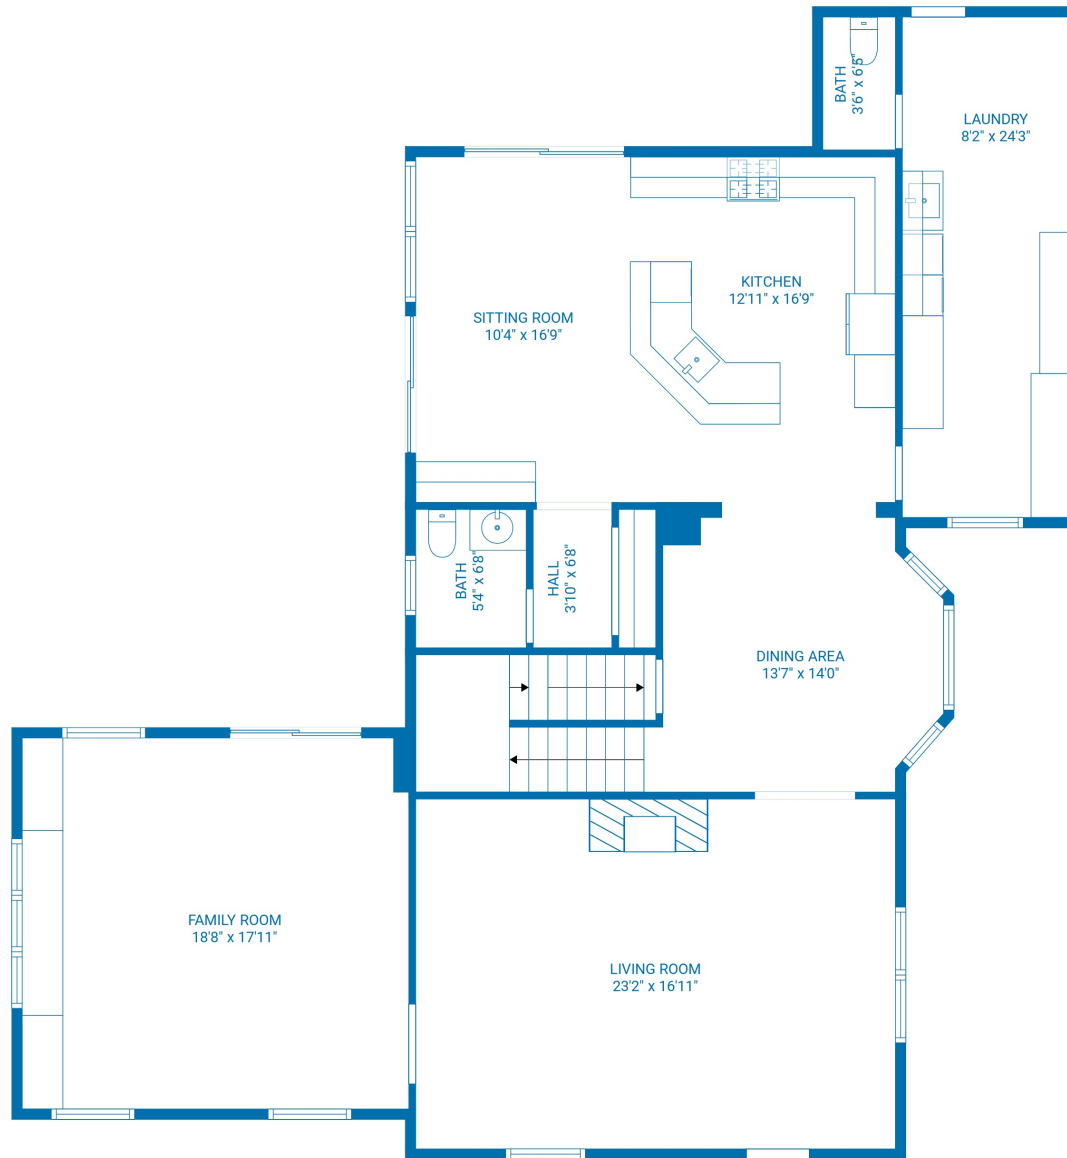

FLOOR 2

FLOOR 3

FLOOR 1

Total scanned area: 3580 sq. ft

MEASUREMENTS ARE CALCULATED BY CUBICASA TECHNOLOGY. DEEMED HIGHLY RELIABLE BUT NOT GUARANTEED.

Total scanned area: 3580 sq. ft

MEASUREMENTS ARE CALCULATED BY CUBICASA TECHNOLOGY. DEEMED HIGHLY RELIABLE BUT NOT GUARANTEED.

Total scanned area: 3580 sq. ft

MEASUREMENTS ARE CALCULATED BY CUBICASA TECHNOLOGY. DEEMED HIGHLY RELIABLE BUT NOT GUARANTEED.

Total scanned area: 3580 sq. ft

MEASUREMENTS ARE CALCULATED BY CUBICASA TECHNOLOGY. DEEMED HIGHLY RELIABLE BUT NOT GUARANTEED.