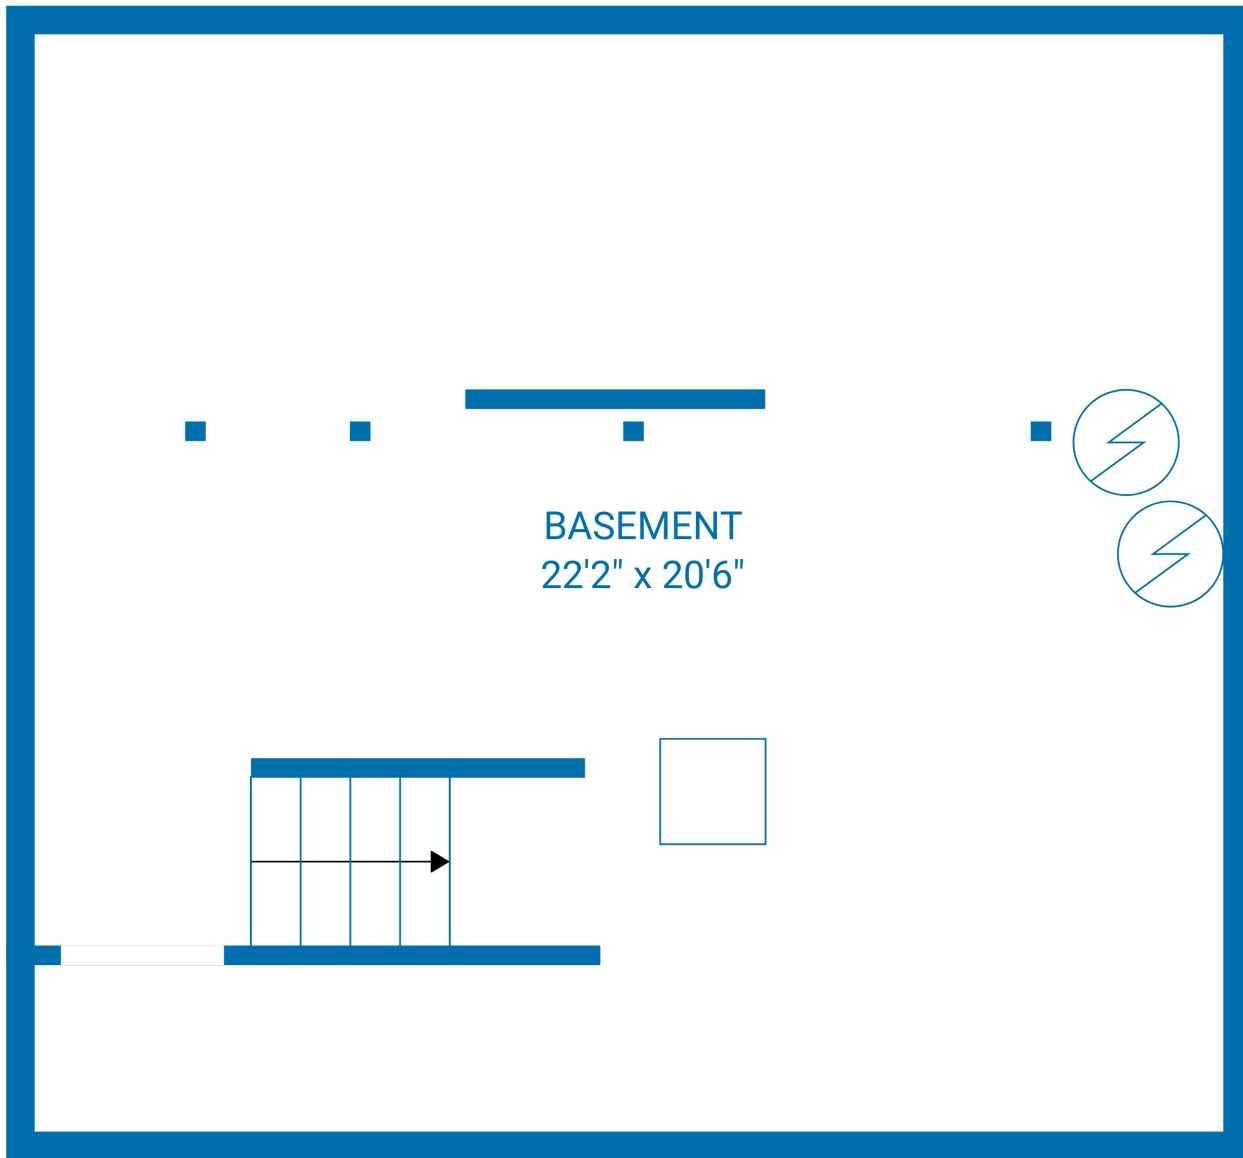

FLOOR 2

FLOOR 3

FLOOR 1

Total scanned area: 3580 sq. ft

MEASUREMENTS ARE CALCULATED BY CUBICASA TECHNOLOGY. DEEMED HIGHLY RELIABLE BUT NOT GUARANTEED.

Total scanned area: 3580 sq. ft

MEASUREMENTS ARE CALCULATED BY CUBICASA TECHNOLOGY. DEEMED HIGHLY RELIABLE BUT NOT GUARANTEED.

Total scanned area: 3580 sq. ft

MEASUREMENTS ARE CALCULATED BY CUBICASA TECHNOLOGY. DEEMED HIGHLY RELIABLE BUT NOT GUARANTEED.

Total scanned area: 3580 sq. ft

MEASUREMENTS ARE CALCULATED BY CUBICASA TECHNOLOGY. DEEMED HIGHLY RELIABLE BUT NOT GUARANTEED.