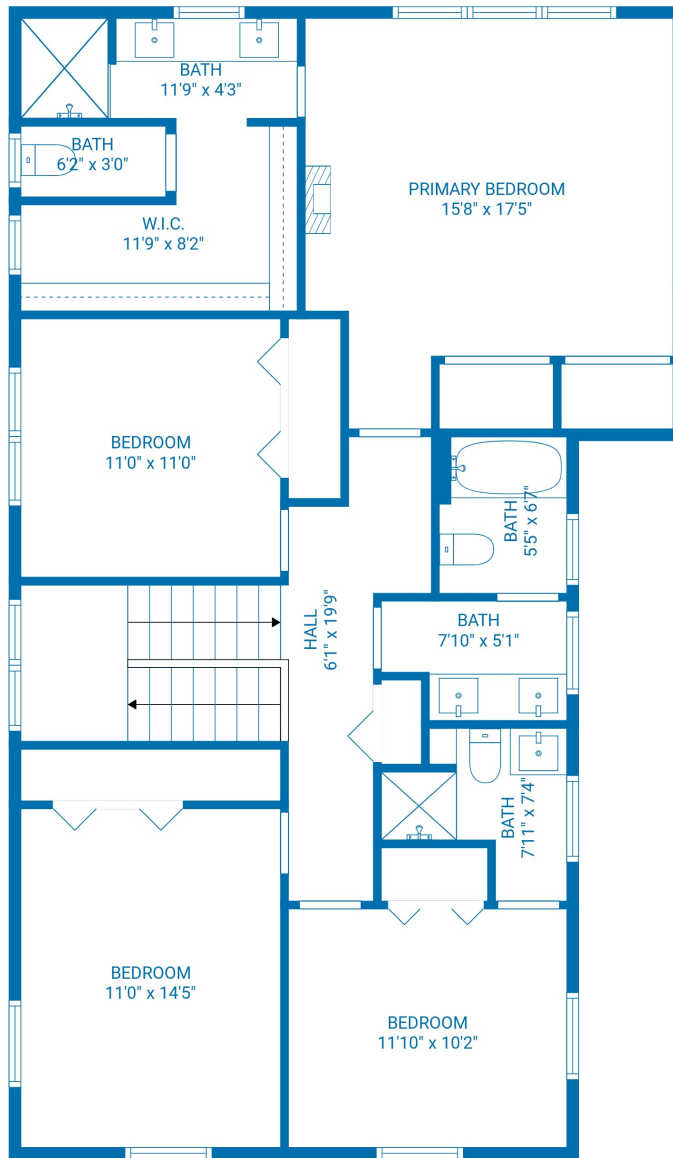

FLOOR 2

FLOOR 3

FLOOR 1

Total scanned area: 3580 sq. ft

MEASUREMENTS ARE CALCULATED BY CUBICASA TECHNOLOGY. DEEMED HIGHLY RELIABLE BUT NOT GUARANTEED.

Total scanned area: 3580 sq. ft

MEASUREMENTS ARE CALCULATED BY CUBICASA TECHNOLOGY. DEEMED HIGHLY RELIABLE BUT NOT GUARANTEED.

Total scanned area: 3580 sq. ft

MEASUREMENTS ARE CALCULATED BY CUBICASA TECHNOLOGY. DEEMED HIGHLY RELIABLE BUT NOT GUARANTEED.

Total scanned area: 3580 sq. ft

MEASUREMENTS ARE CALCULATED BY CUBICASA TECHNOLOGY. DEEMED HIGHLY RELIABLE BUT NOT GUARANTEED.