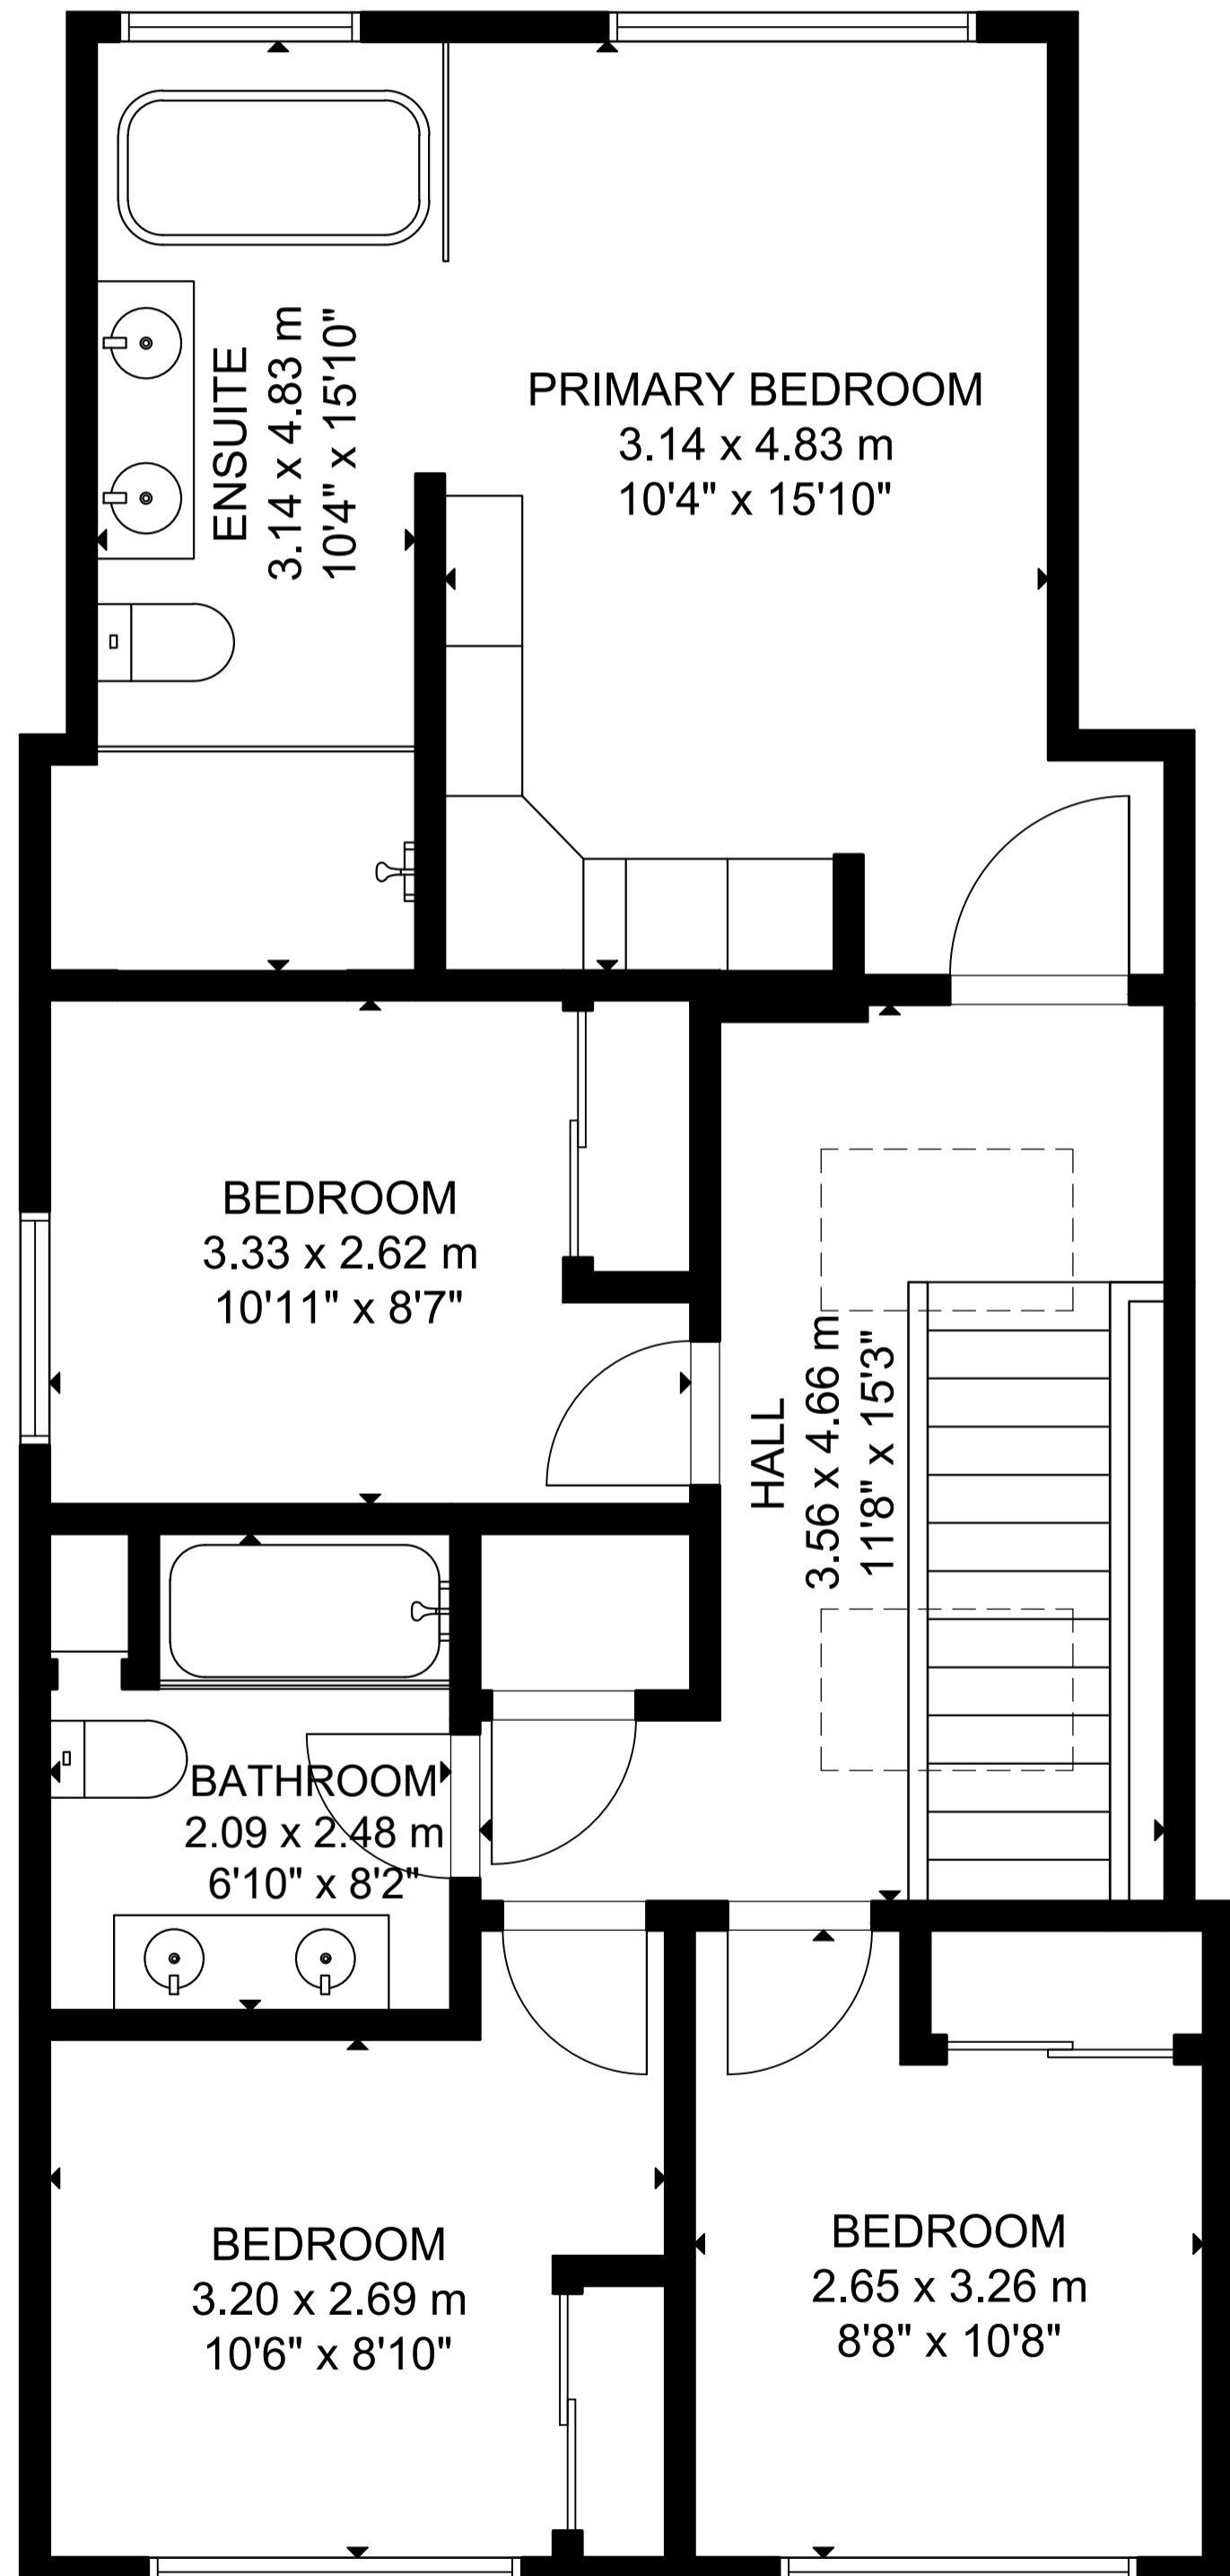

19 Gatwick Avenue

GROSS INTERNAL AREA
 MAIN FLOOR: 68 m²/730 sq ft, SECOND FLOOR: 73 m²/788 sq ft
 LOWER LEVEL: 45 m²/486 sq ft
 TOTAL: 186 m²/2,004 sq ft
 SIZE AND DIMENSIONS ARE APPROXIMATE, ACTUAL MAY VARY.