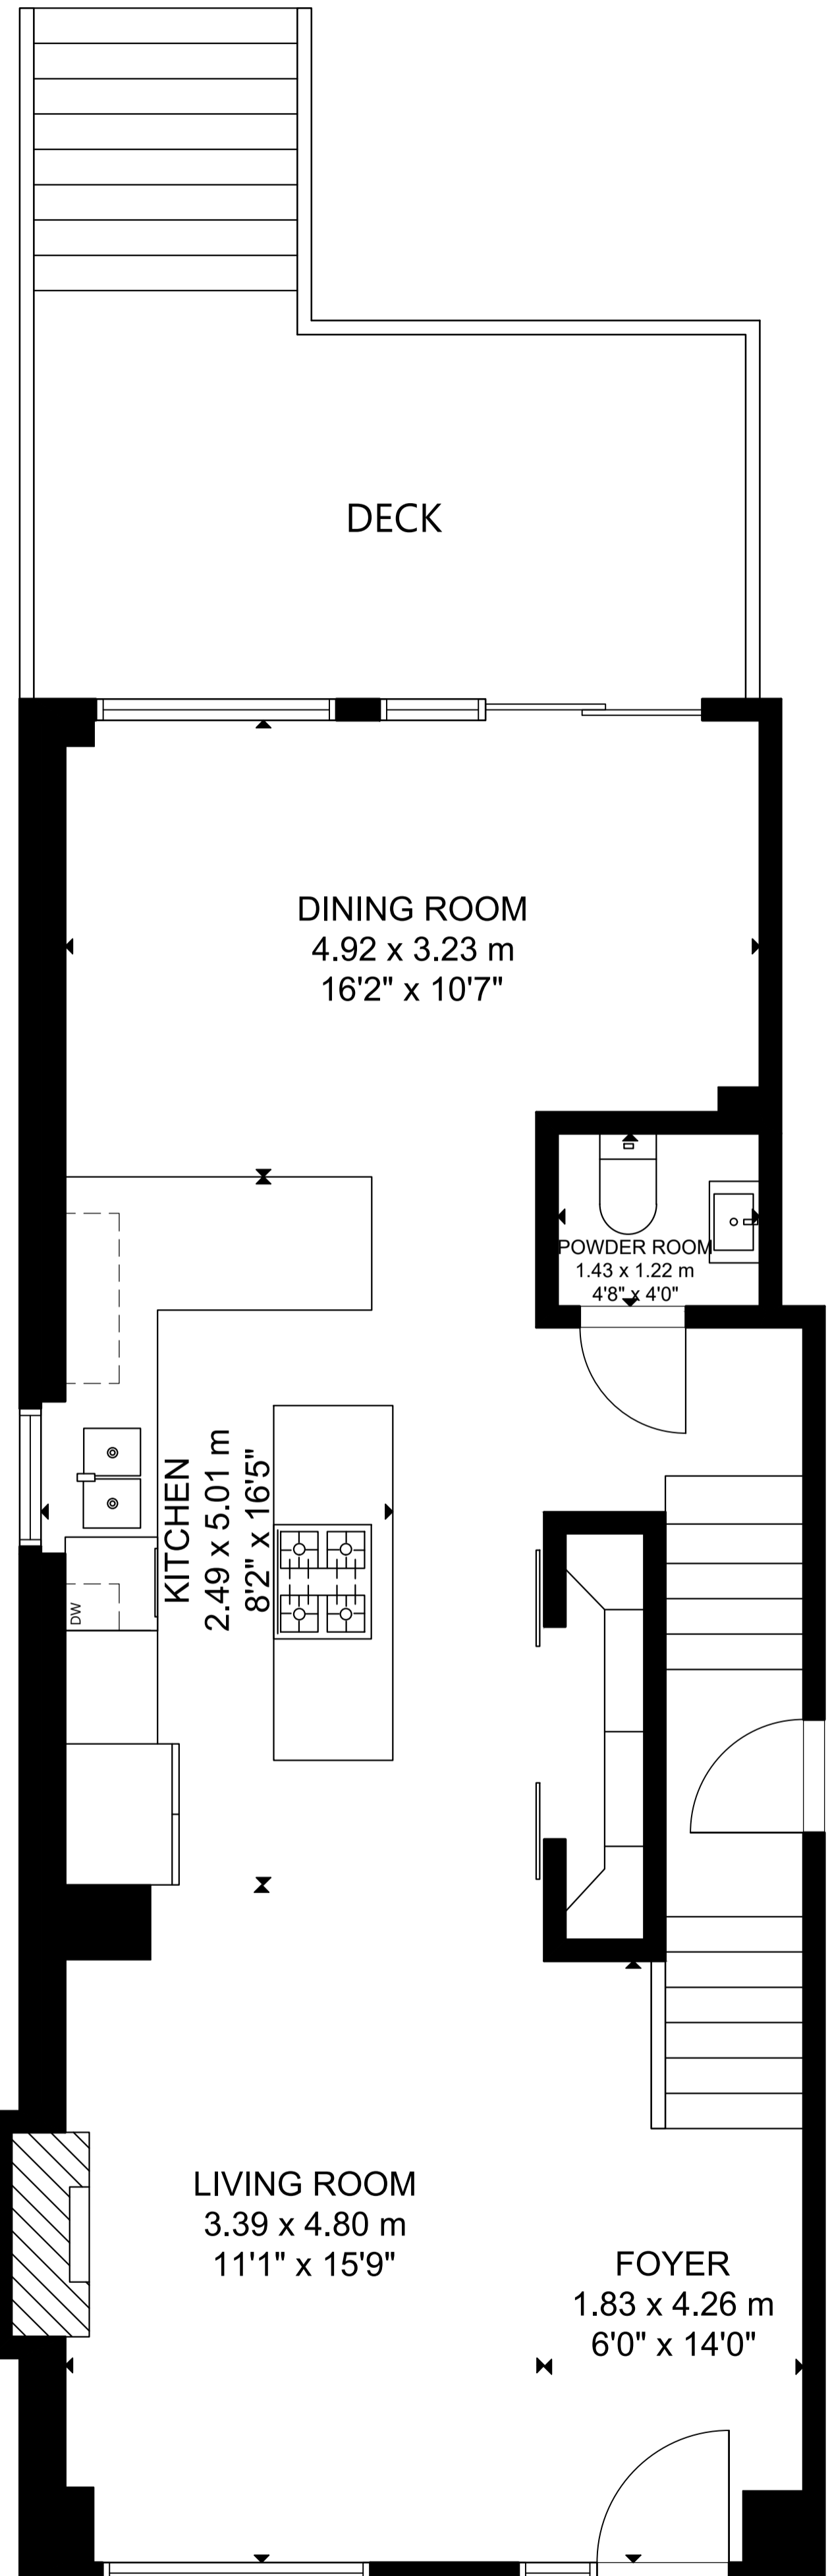

19 Gatwick Avenue

GROSS INTERNAL AREA
 MAIN FLOOR: 68 m²/730 sq ft, SECOND FLOOR: 73 m²/788 sq ft
 LOWER LEVEL: 45 m²/486 sq ft
 TOTAL: 186 m²/2,004 sq ft
 SIZE AND DIMENSIONS ARE APPROXIMATE, ACTUAL MAY VARY.