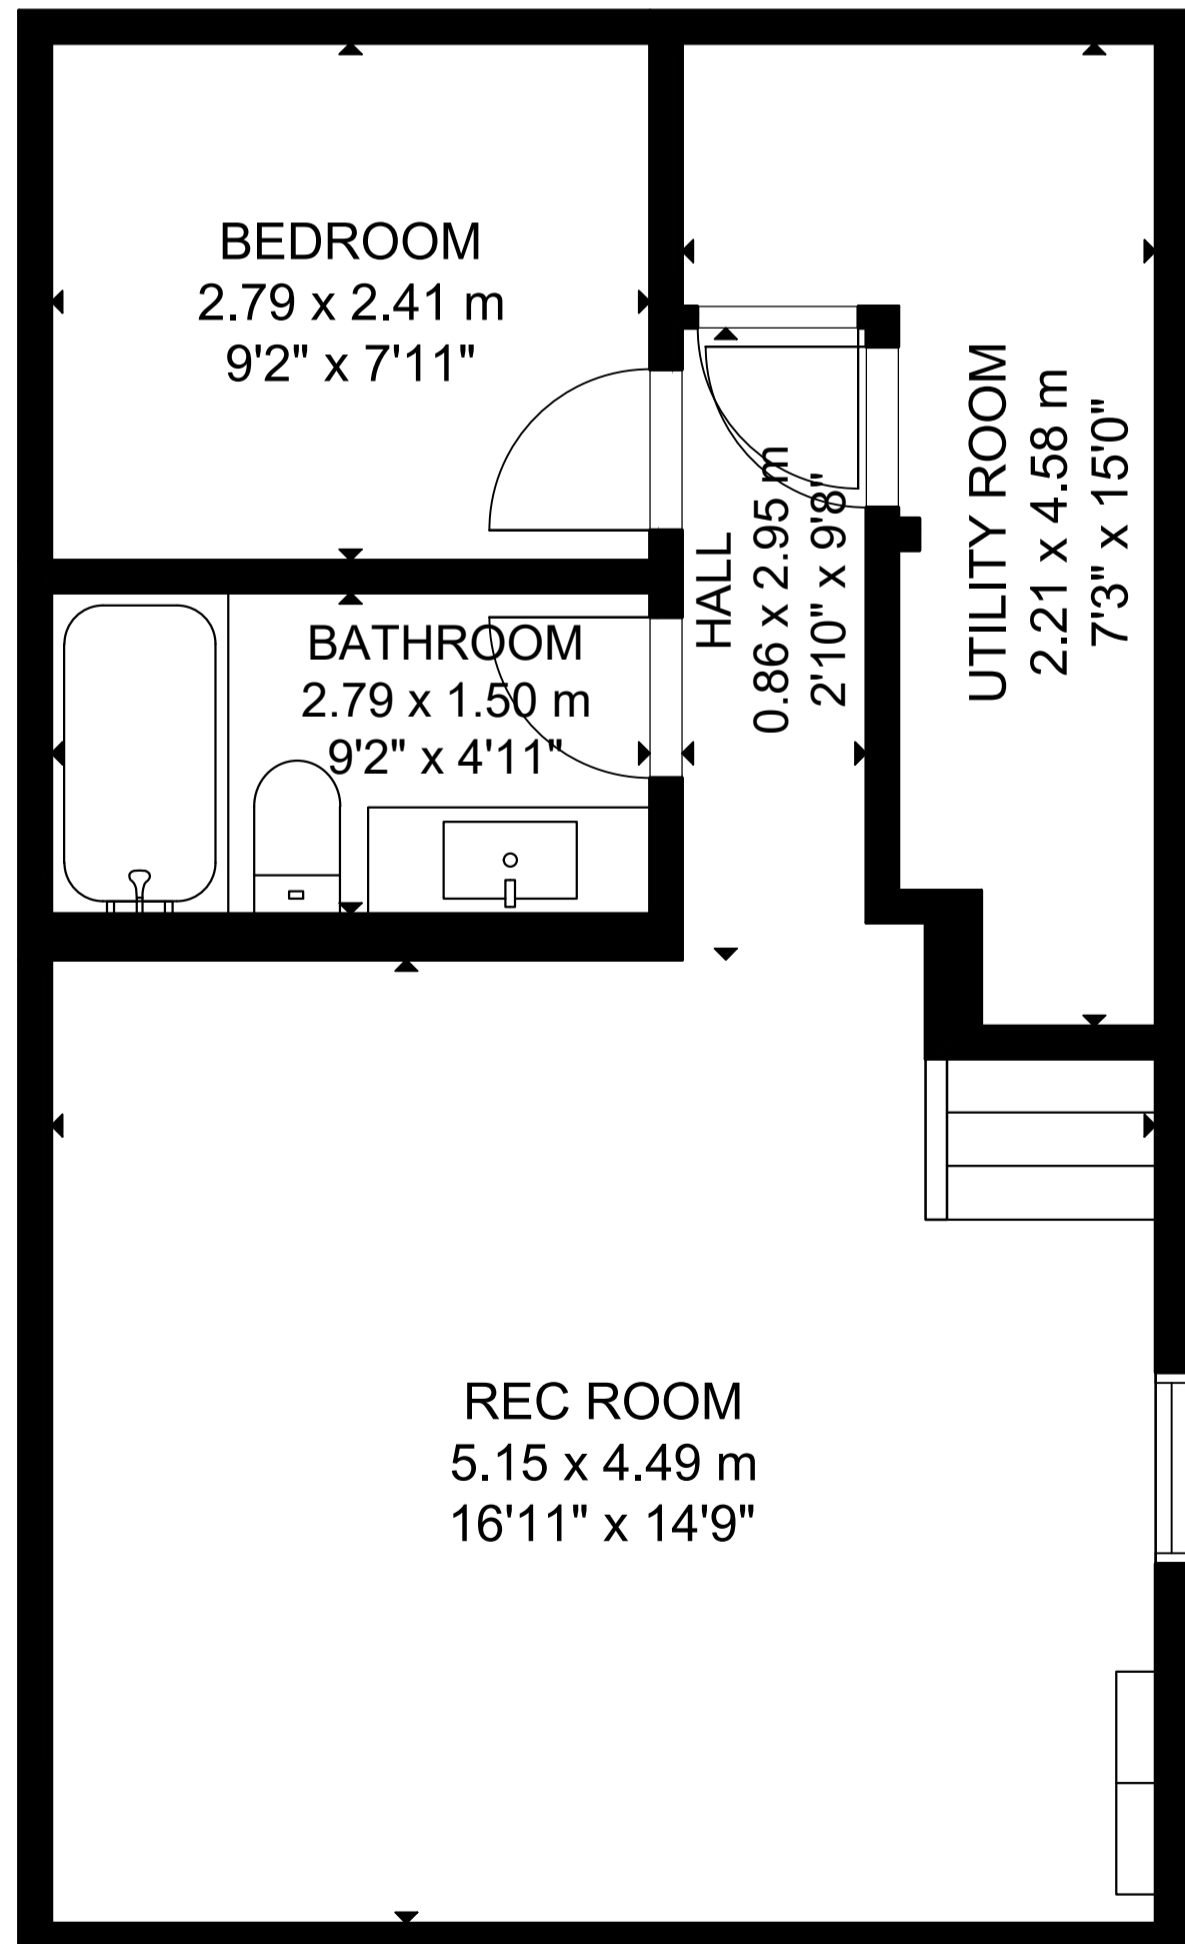

19 Gatwick Avenue

GROSS INTERNAL AREA
 MAIN FLOOR: 68 m²/730 sq ft, SECOND FLOOR: 73 m²/788 sq ft
 LOWER LEVEL: 45 m²/486 sq ft
 TOTAL: 186 m²/2,004 sq ft
 SIZE AND DIMENSIONS ARE APPROXIMATE, ACTUAL MAY VARY.