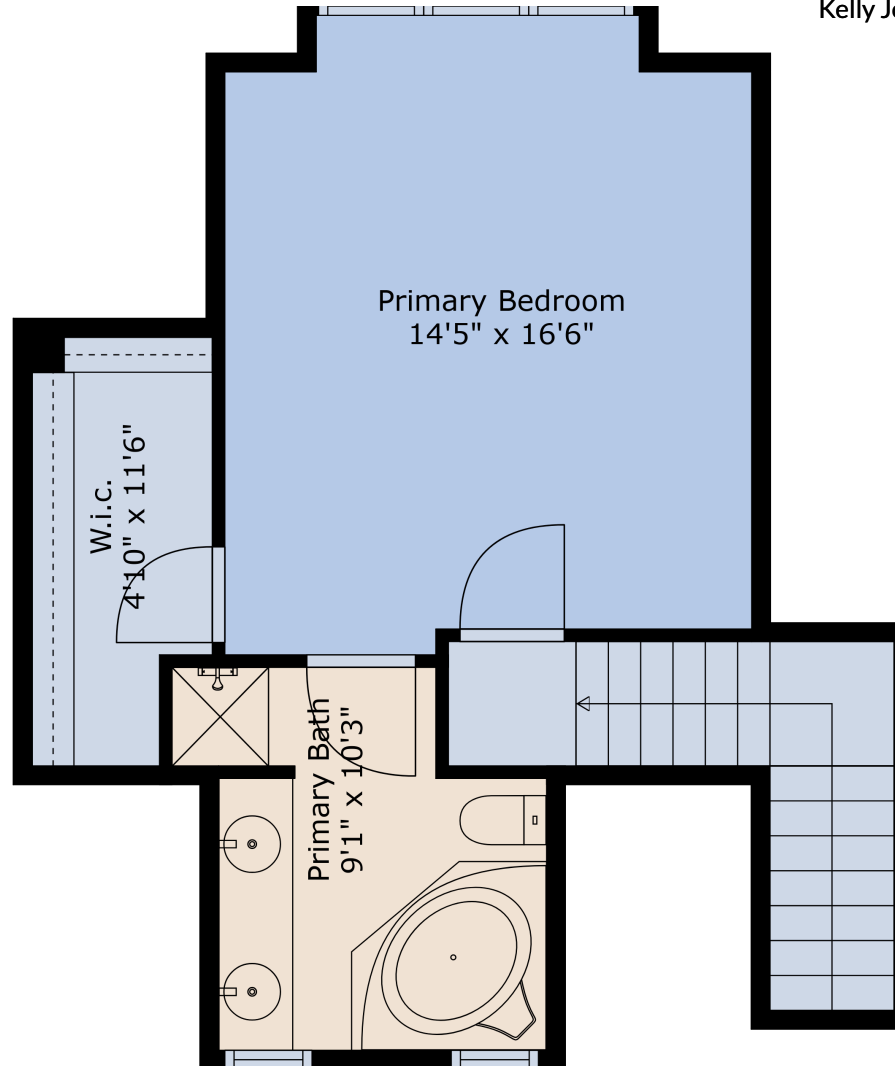

Estimated Areas:

Below Main: 892 sq. ft
Main Floor: 957 sq. ft
Above Main: 416 sq. ft
Total: 2,270 Sq. Ft

#59-36260 McKee

Kelly Johnston and Nicole Johnston *Personal Real Estate Corporation
6047937686
smile@happyhomesbc.ca

Estimated Areas:

Below Main: 892 sq. ft
Main Floor: 957 sq. ft
Above Main: 416 sq. ft
Total: 2,270 Sq. Ft

Estimated Areas:

Below Main: 892 sq. ft
Main Floor: 957 sq. ft
Above Main: 416 sq. ft
Total: 2,270 Sq. Ft

Estimated Areas:

Below Main: 892 sq. ft
Main Floor: 957 sq. ft
Above Main: 416 sq. ft
Total: 2,270 Sq. Ft