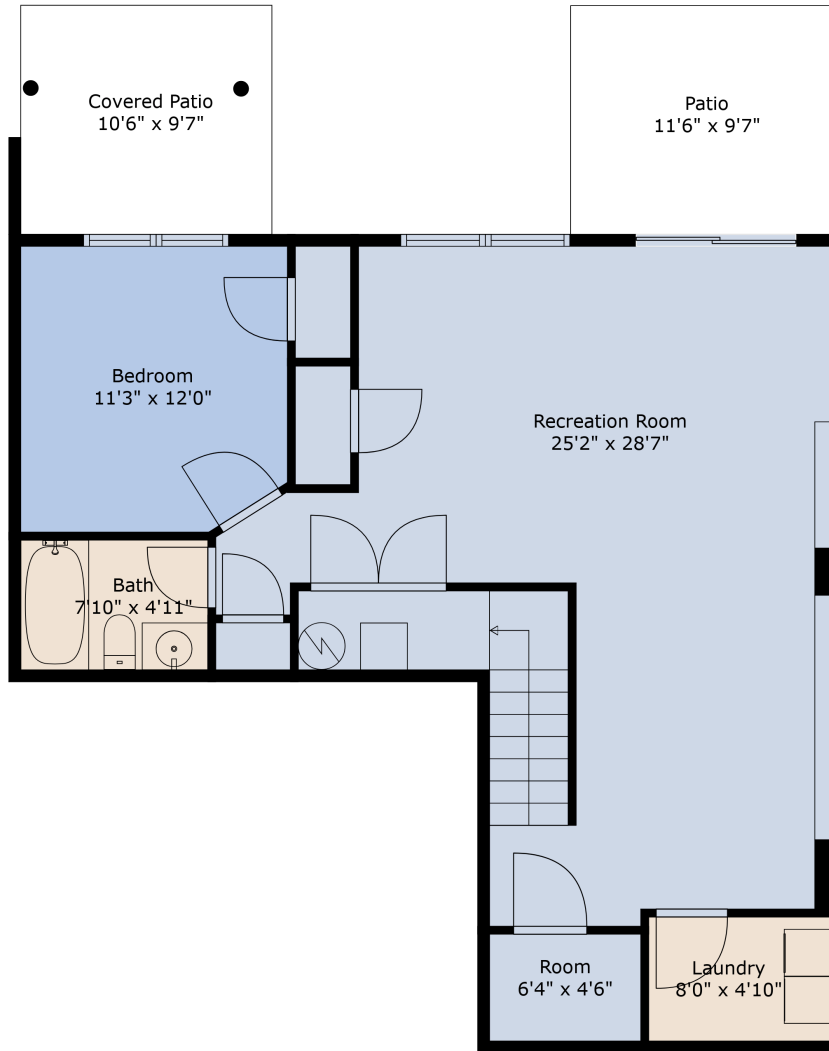

Estimated Areas:

Below Main: 892 sq. ft
Main Floor: 957 sq. ft
Above Main: 416 sq. ft
Total: 2,270 Sq. Ft

#59-36260 McKee

Kelly Johnston and Nicole Johnston *Personal Real Estate Corporation
6047937686
smile@happyhomesbc.ca

Estimated Areas:

Below Main: 892 sq. ft
Main Floor: 957 sq. ft
Above Main: 416 sq. ft
Total: 2,270 Sq. Ft

Estimated Areas:

Below Main: 892 sq. ft
Main Floor: 957 sq. ft
Above Main: 416 sq. ft
Total: 2,270 Sq. Ft

Estimated Areas:

Below Main: 892 sq. ft
Main Floor: 957 sq. ft
Above Main: 416 sq. ft
Total: 2,270 Sq. Ft