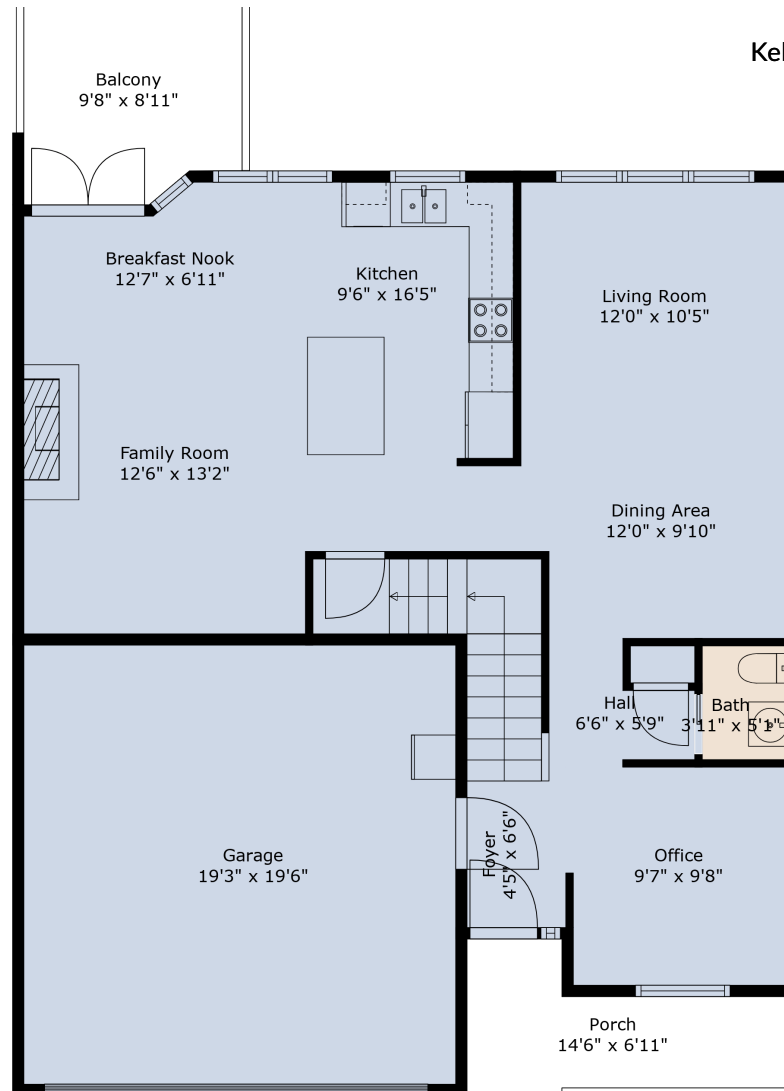

Estimated Areas:

Below Main: 892 sq. ft
Main Floor: 957 sq. ft
Above Main: 416 sq. ft
Total: 2,270 Sq. Ft

#59-36260 McKee

Kelly Johnston and Nicole Johnston *Personal Real Estate Corporation
6047937686
smile@happyhomesbc.ca

Estimated Areas:

Below Main: 892 sq. ft
Main Floor: 957 sq. ft
Above Main: 416 sq. ft
Total: 2,270 Sq. Ft

Estimated Areas:

Below Main: 892 sq. ft
Main Floor: 957 sq. ft
Above Main: 416 sq. ft
Total: 2,270 Sq. Ft

Estimated Areas:

Below Main: 892 sq. ft
Main Floor: 957 sq. ft
Above Main: 416 sq. ft
Total: 2,270 Sq. Ft