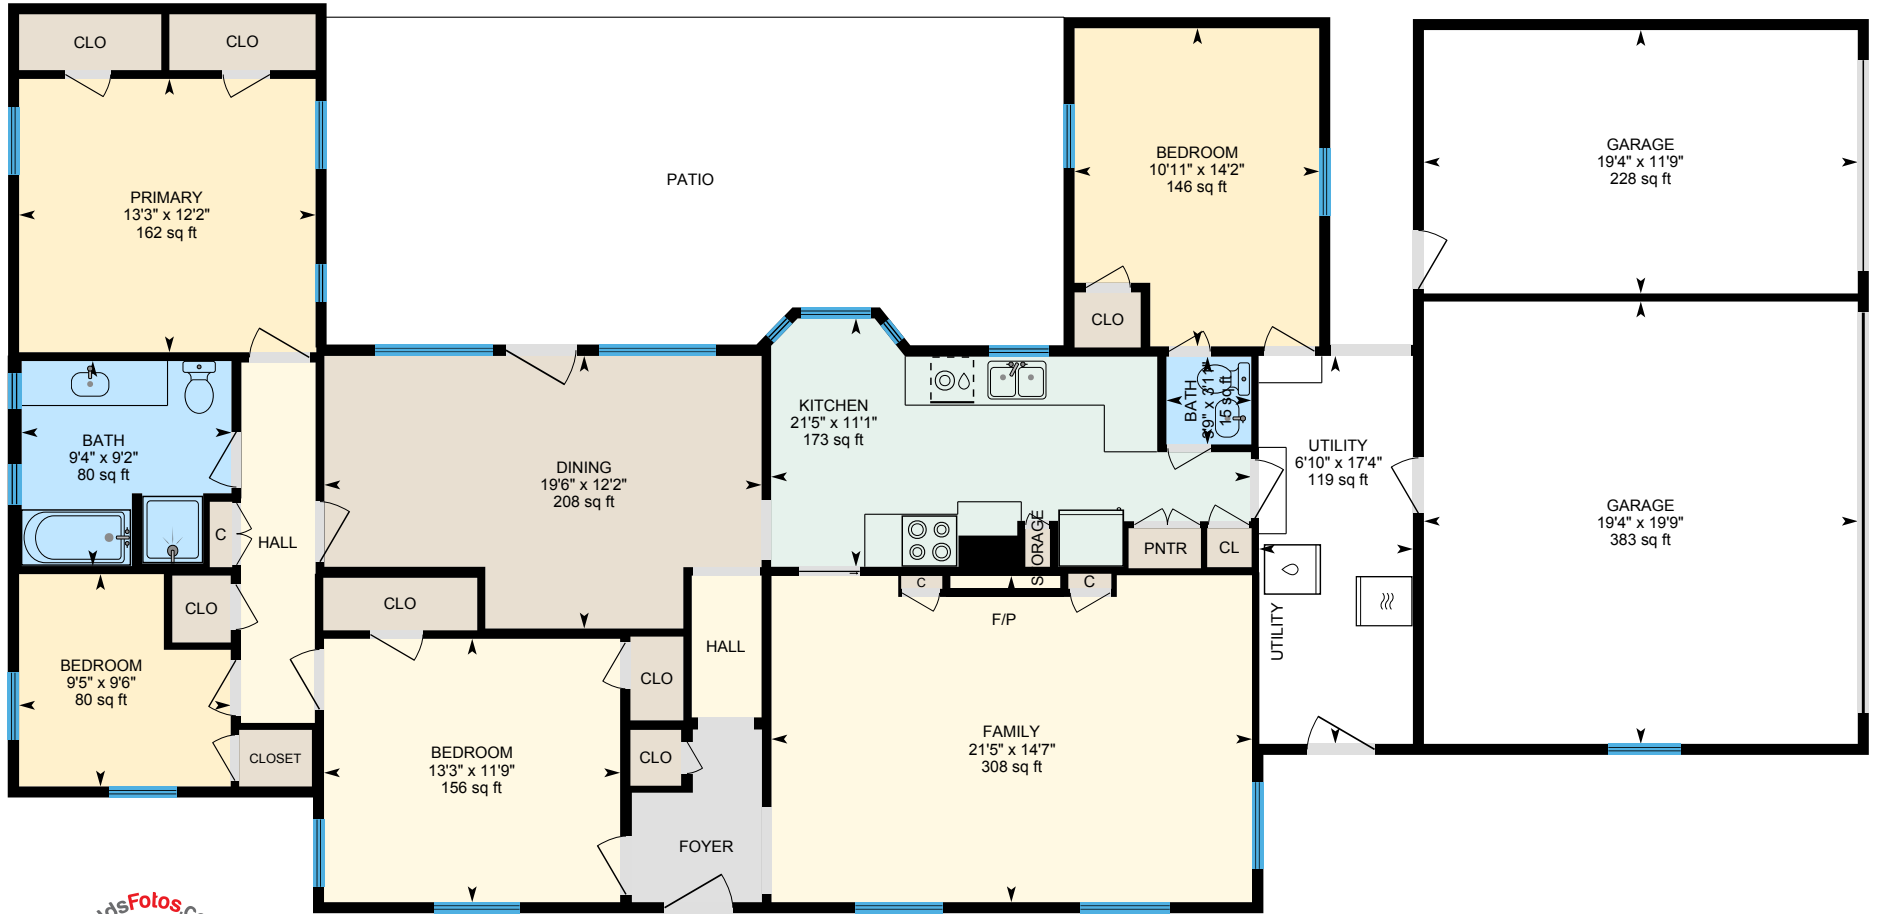

1212 Brady Ave, Modesto, CA

Main Floor Finished Area 1750.22 sq ft
Unfinished Area 794.22 sq ft

PREPARED: 2024/09/28

White regions are excluded from total floor area in iGUIDE floor plans. All room dimensions and floor areas must be considered approximate and are subject to independent verification.