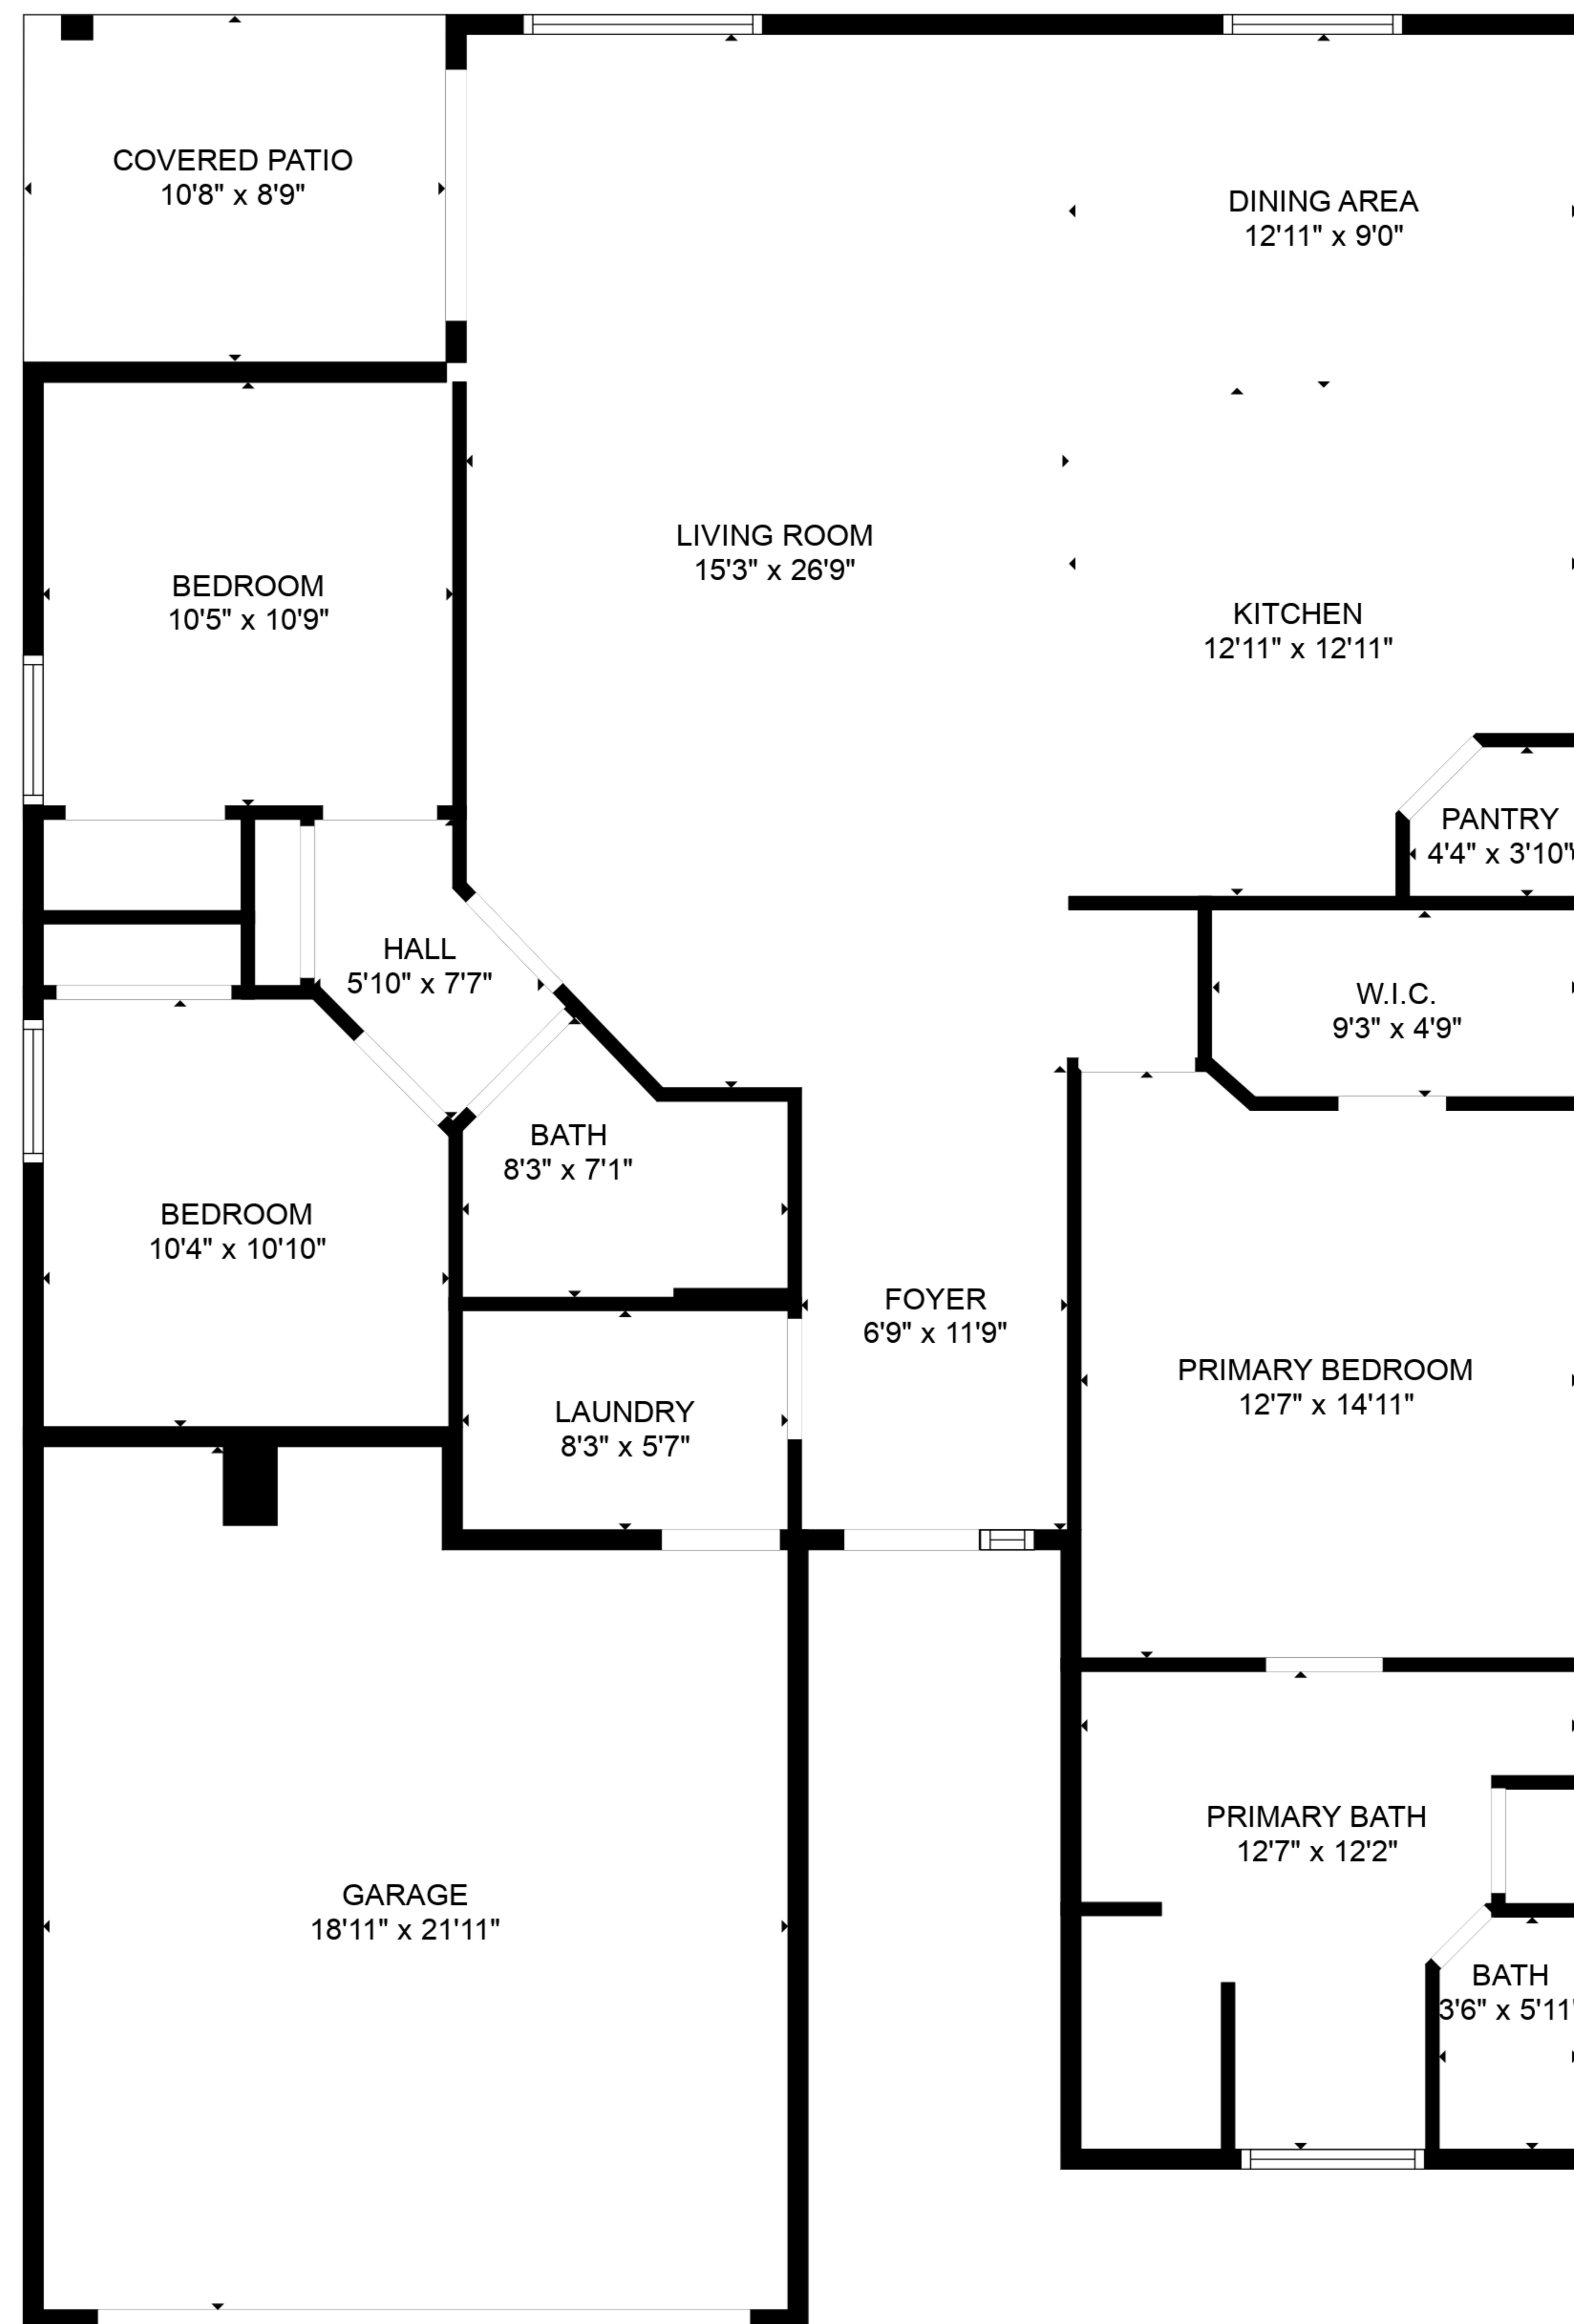

TOTAL: 1556 sq. ft

FLOOR 1: 1556 sq. ft

EXCLUDED AREAS: GARAGE: 391 sq. ft, COVERED PATIO: 95 sq. ft

SIZES AND DIMENSIONS ARE APPROXIMATE, ACTUAL MAY VARY.

TOTAL: 1556 sq. ft

FLOOR 1: 1556 sq. ft

EXCLUDED AREAS: GARAGE: 391 sq. ft, COVERED PATIO: 95 sq. ft

SIZES AND DIMENSIONS ARE APPROXIMATE, ACTUAL MAY VARY.