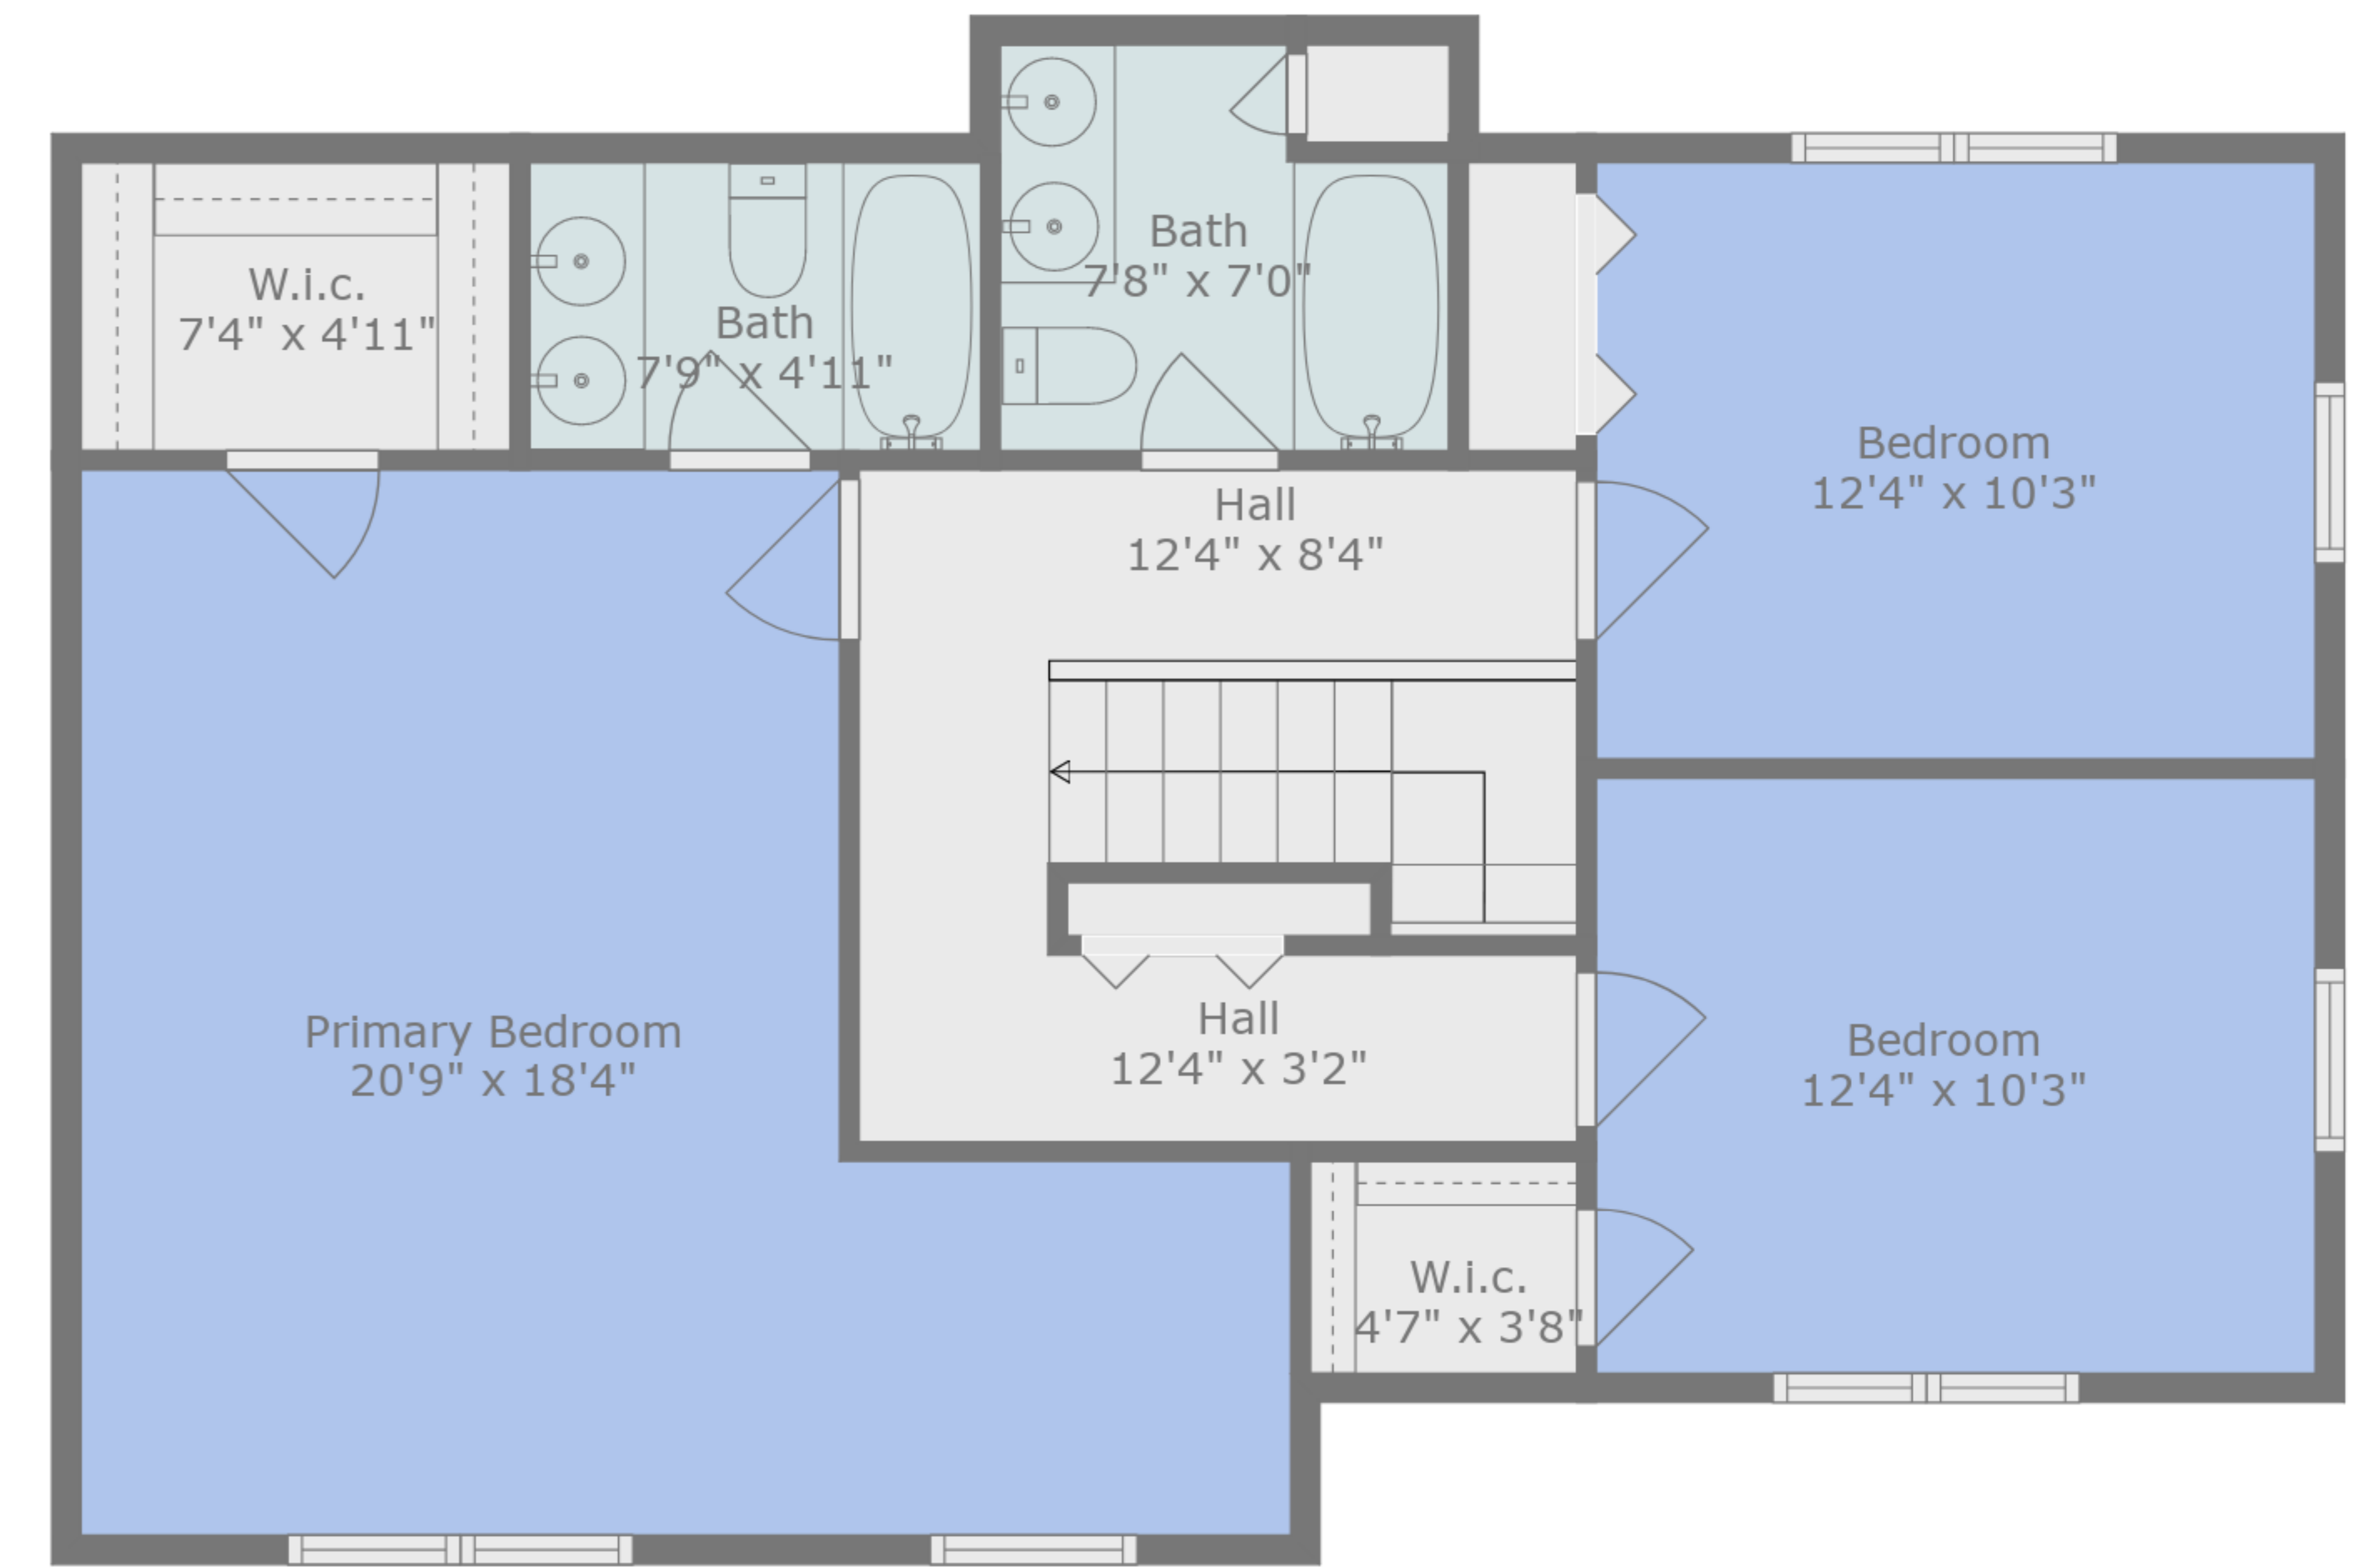

Storage
38'4" x 8'7"

Recreation Room
38'4" x 14'8"

TOTAL: 2237 sq. ft

BELOW GROUND: 506 sq. ft, FLOOR 2: 858 sq. ft, FLOOR 3: 873 sq. ft
EXCLUDED AREAS: STORAGE: 328 sq. ft, DECK: 171 sq. ft, PORCH: 286 sq. ft,
GARAGE: 420 sq. ft, FIREPLACE: 12 sq. ft

Measurements Are Deemed Highly Reliable, But Not Guaranteed.

TOTAL: 2237 sq. ft

BELOW GROUND: 506 sq. ft, FLOOR 2: 858 sq. ft, FLOOR 3: 873 sq. ft
 EXCLUDED AREAS: STORAGE: 328 sq. ft, DECK: 171 sq. ft, PORCH: 286 sq. ft,
 GARAGE: 420 sq. ft, FIREPLACE: 12 sq. ft

Measurements Are Deemed Highly Reliable, But Not Guaranteed.

Floor 2

Floor 3

Floor 1

TOTAL: 2237 sq. ft

BELOW GROUND: 506 sq. ft, FLOOR 2: 858 sq. ft, FLOOR 3: 873 sq. ft
 EXCLUDED AREAS: STORAGE: 328 sq. ft, DECK: 171 sq. ft, PORCH: 286 sq. ft,
 GARAGE: 420 sq. ft, FIREPLACE: 12 sq. ft