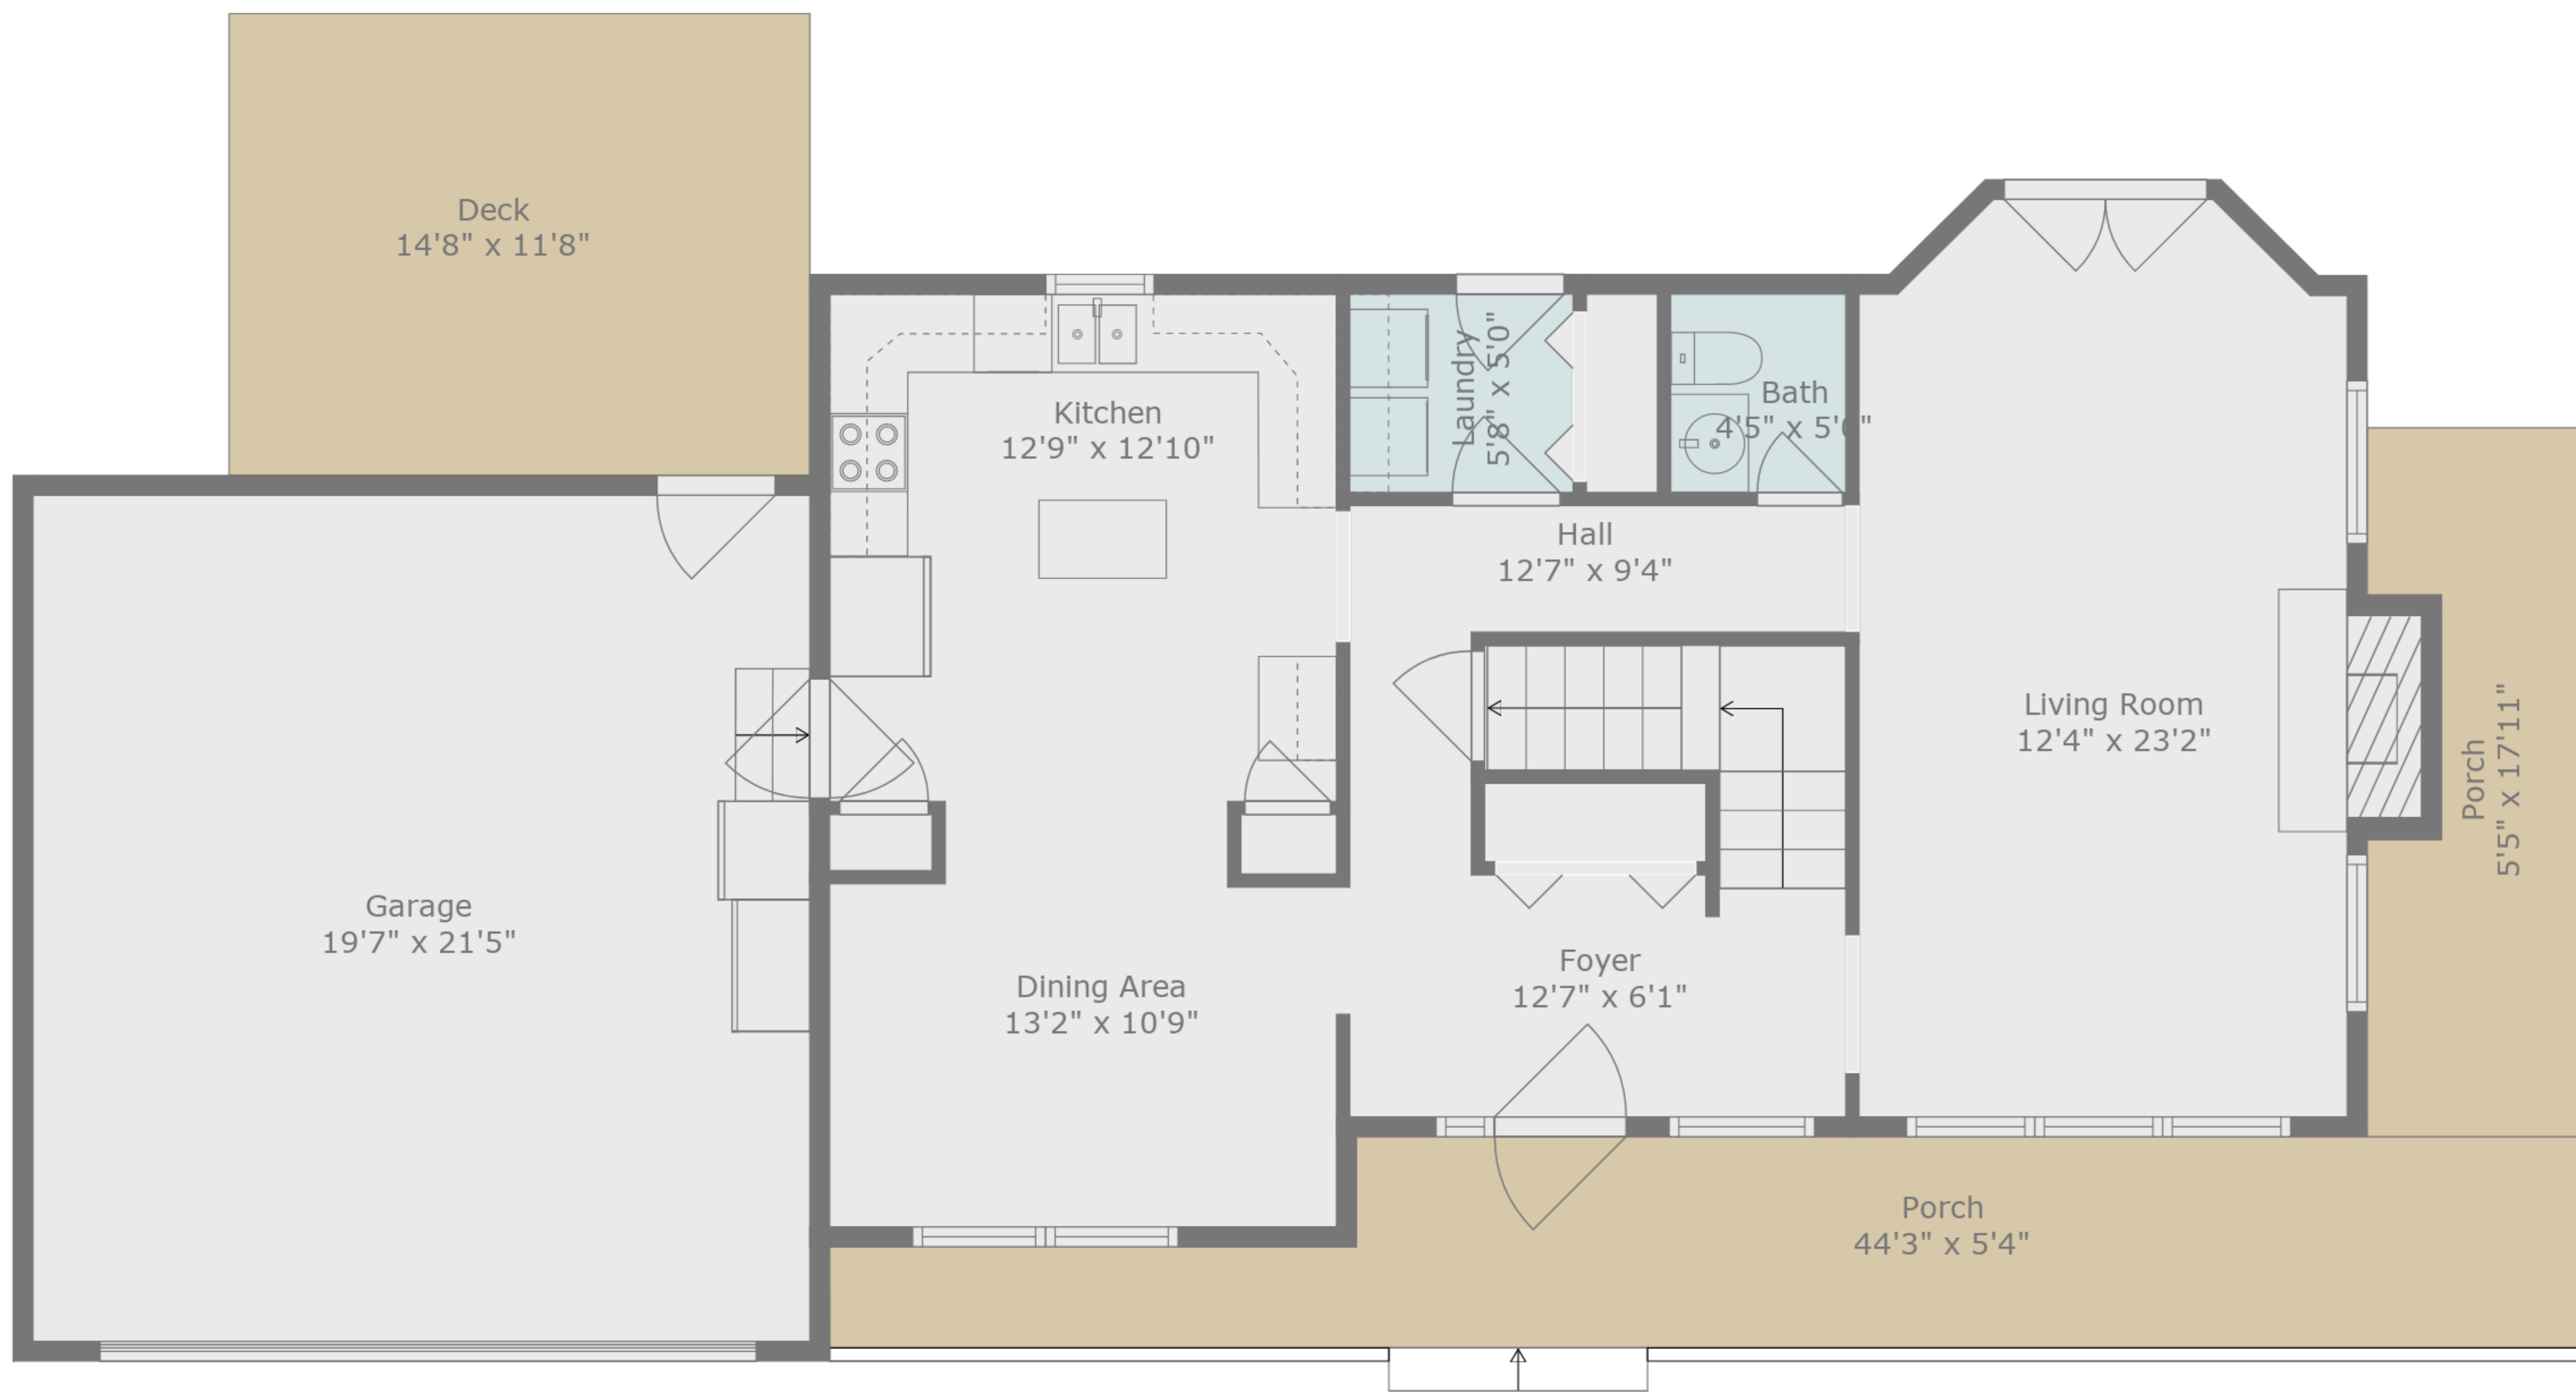

Storage
38'4" x 8'7"

Recreation Room
38'4" x 14'8"

TOTAL: 2237 sq. ft

BELOW GROUND: 506 sq. ft, FLOOR 2: 858 sq. ft, FLOOR 3: 873 sq. ft
EXCLUDED AREAS: STORAGE: 328 sq. ft, DECK: 171 sq. ft, PORCH: 286 sq. ft,
GARAGE: 420 sq. ft, FIREPLACE: 12 sq. ft

Measurements Are Deemed Highly Reliable, But Not Guaranteed.

TOTAL: 2237 sq. ft

BELOW GROUND: 506 sq. ft, FLOOR 2: 858 sq. ft, FLOOR 3: 873 sq. ft
 EXCLUDED AREAS: STORAGE: 328 sq. ft, DECK: 171 sq. ft, PORCH: 286 sq. ft,
 GARAGE: 420 sq. ft, FIREPLACE: 12 sq. ft

Measurements Are Deemed Highly Reliable, But Not Guaranteed.

Floor 2

Floor 3

Floor 1

TOTAL: 2237 sq. ft

BELOW GROUND: 506 sq. ft, FLOOR 2: 858 sq. ft, FLOOR 3: 873 sq. ft
 EXCLUDED AREAS: STORAGE: 328 sq. ft, DECK: 171 sq. ft, PORCH: 286 sq. ft,
 GARAGE: 420 sq. ft, FIREPLACE: 12 sq. ft