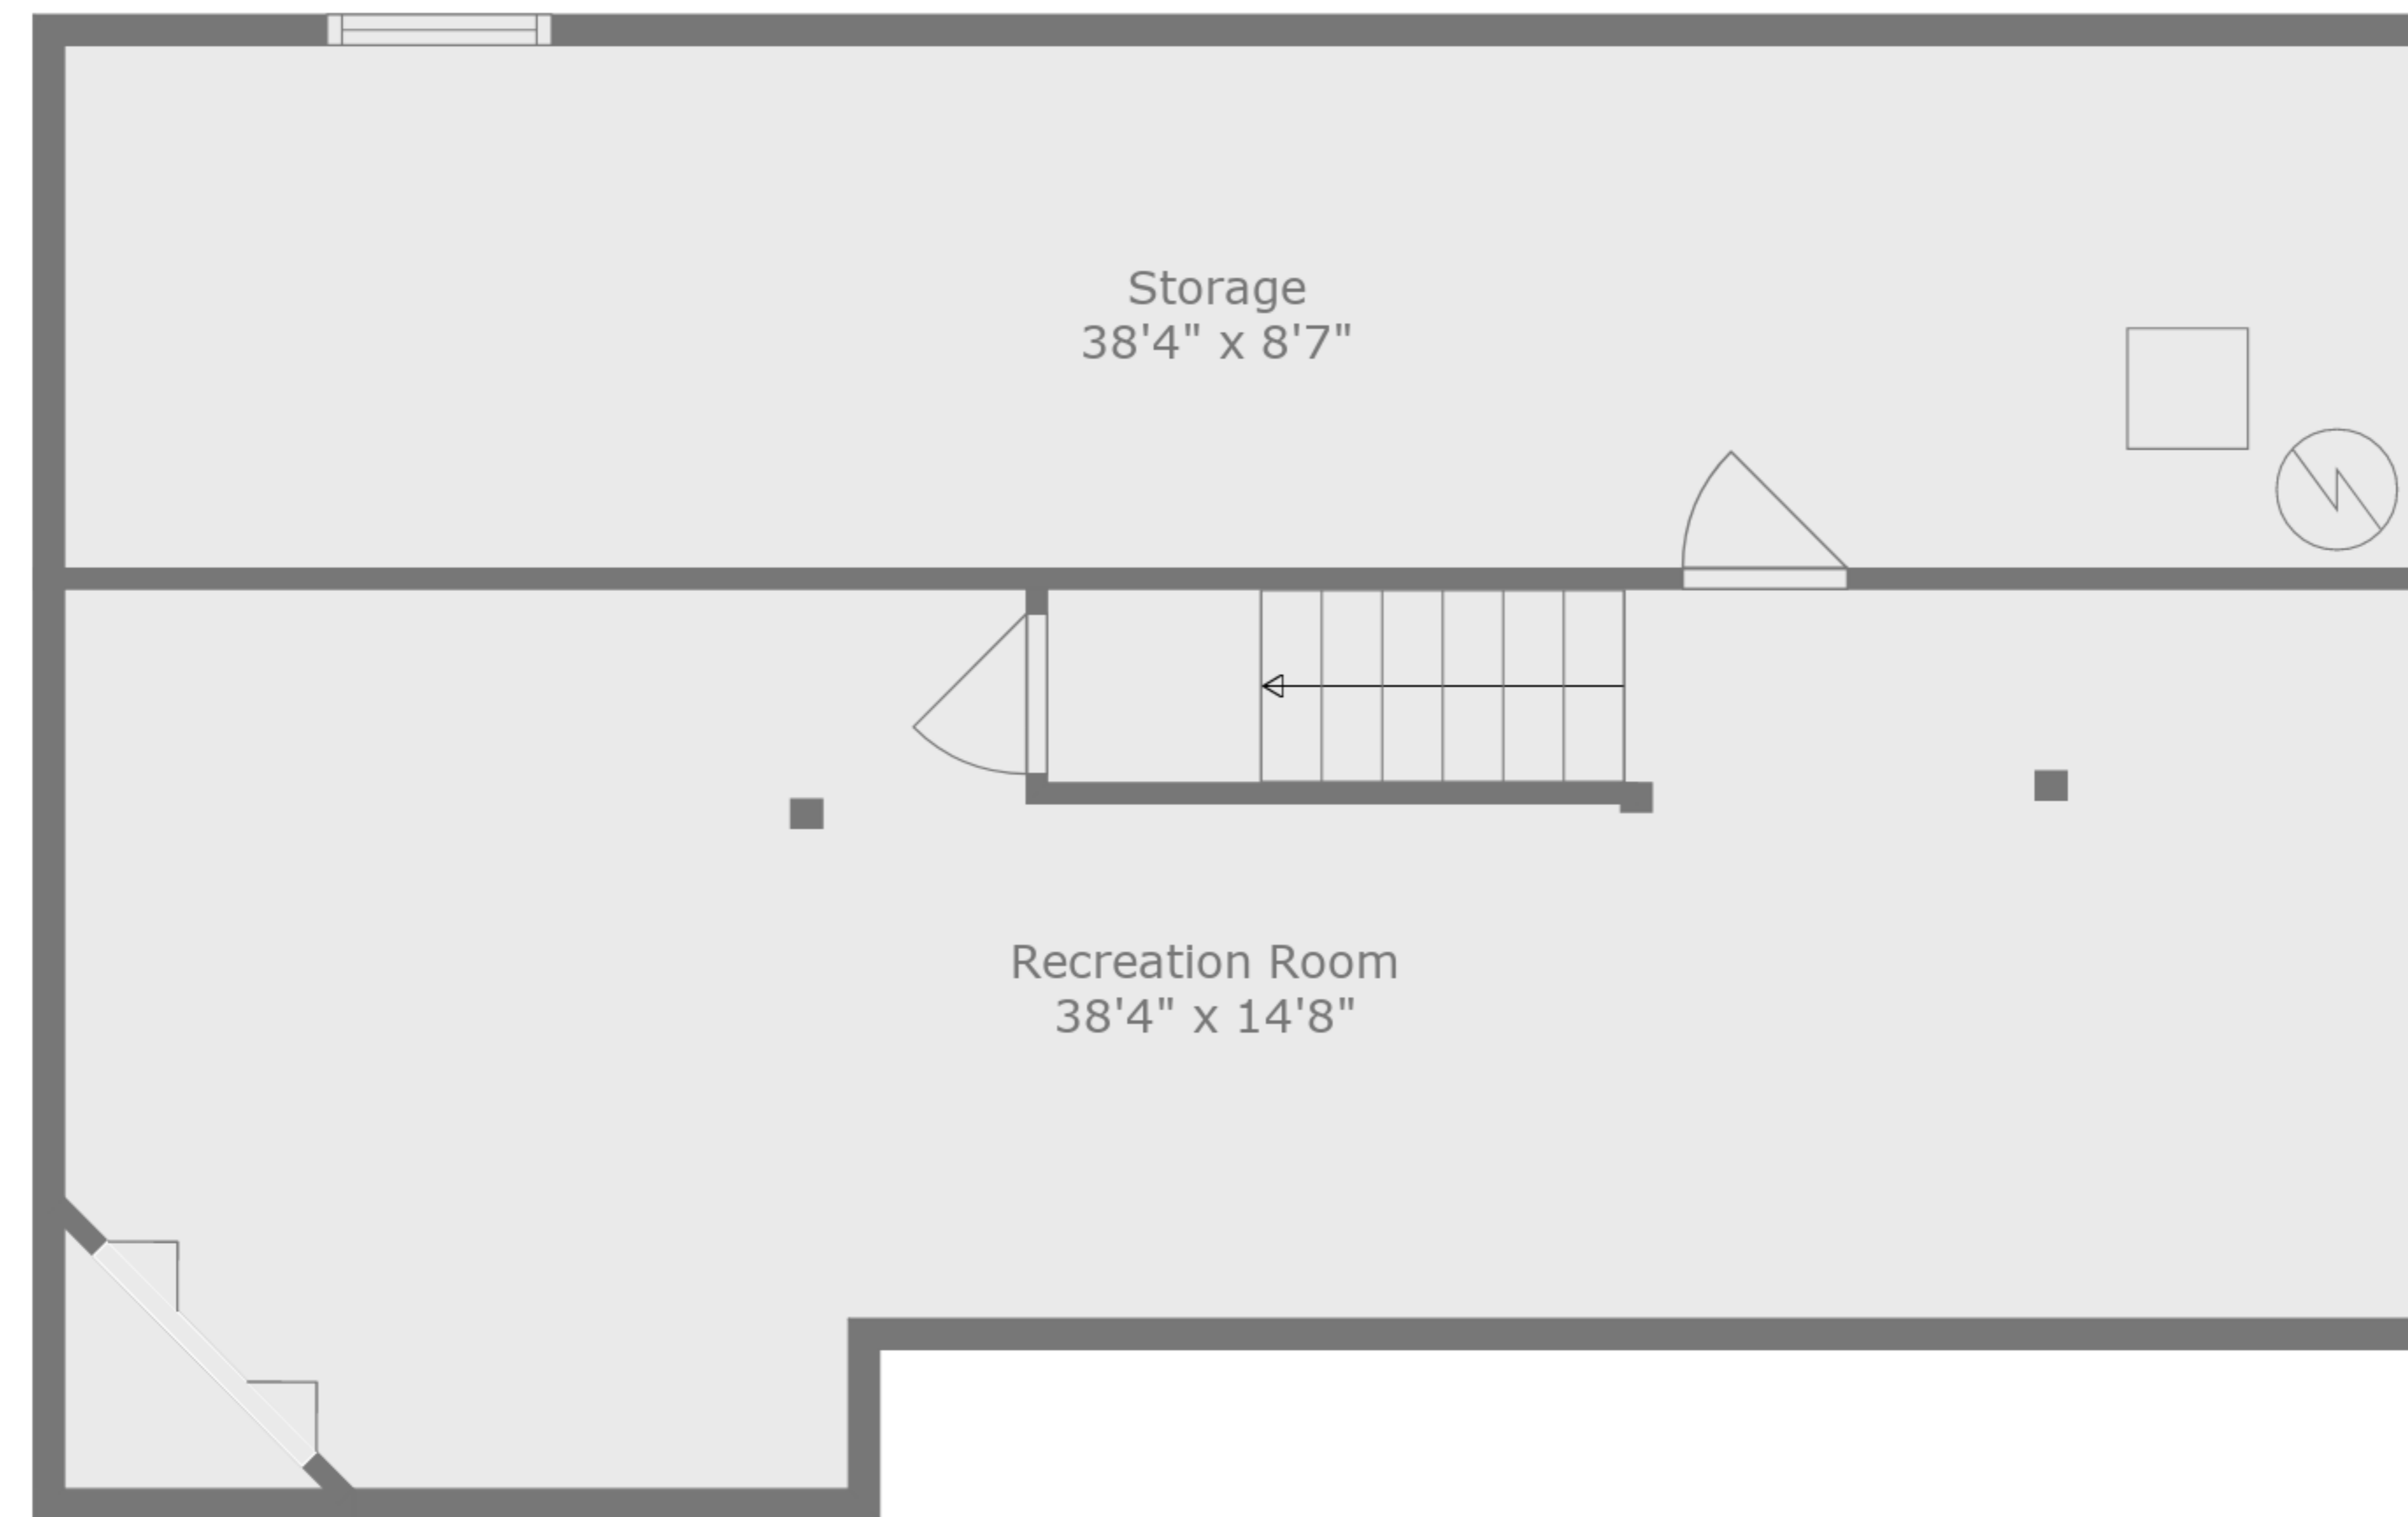

Storage
38'4" x 8'7"

Recreation Room
38'4" x 14'8"

TOTAL: 2237 sq. ft

BELOW GROUND: 506 sq. ft, FLOOR 2: 858 sq. ft, FLOOR 3: 873 sq. ft
EXCLUDED AREAS: STORAGE: 328 sq. ft, DECK: 171 sq. ft, PORCH: 286 sq. ft,
GARAGE: 420 sq. ft, FIREPLACE: 12 sq. ft

Measurements Are Deemed Highly Reliable, But Not Guaranteed.

TOTAL: 2237 sq. ft

BELOW GROUND: 506 sq. ft, FLOOR 2: 858 sq. ft, FLOOR 3: 873 sq. ft
 EXCLUDED AREAS: STORAGE: 328 sq. ft, DECK: 171 sq. ft, PORCH: 286 sq. ft,
 GARAGE: 420 sq. ft, FIREPLACE: 12 sq. ft

Measurements Are Deemed Highly Reliable, But Not Guaranteed.

Floor 2

Floor 3

Floor 1

TOTAL: 2237 sq. ft

BELOW GROUND: 506 sq. ft, FLOOR 2: 858 sq. ft, FLOOR 3: 873 sq. ft
 EXCLUDED AREAS: STORAGE: 328 sq. ft, DECK: 171 sq. ft, PORCH: 286 sq. ft,
 GARAGE: 420 sq. ft, FIREPLACE: 12 sq. ft