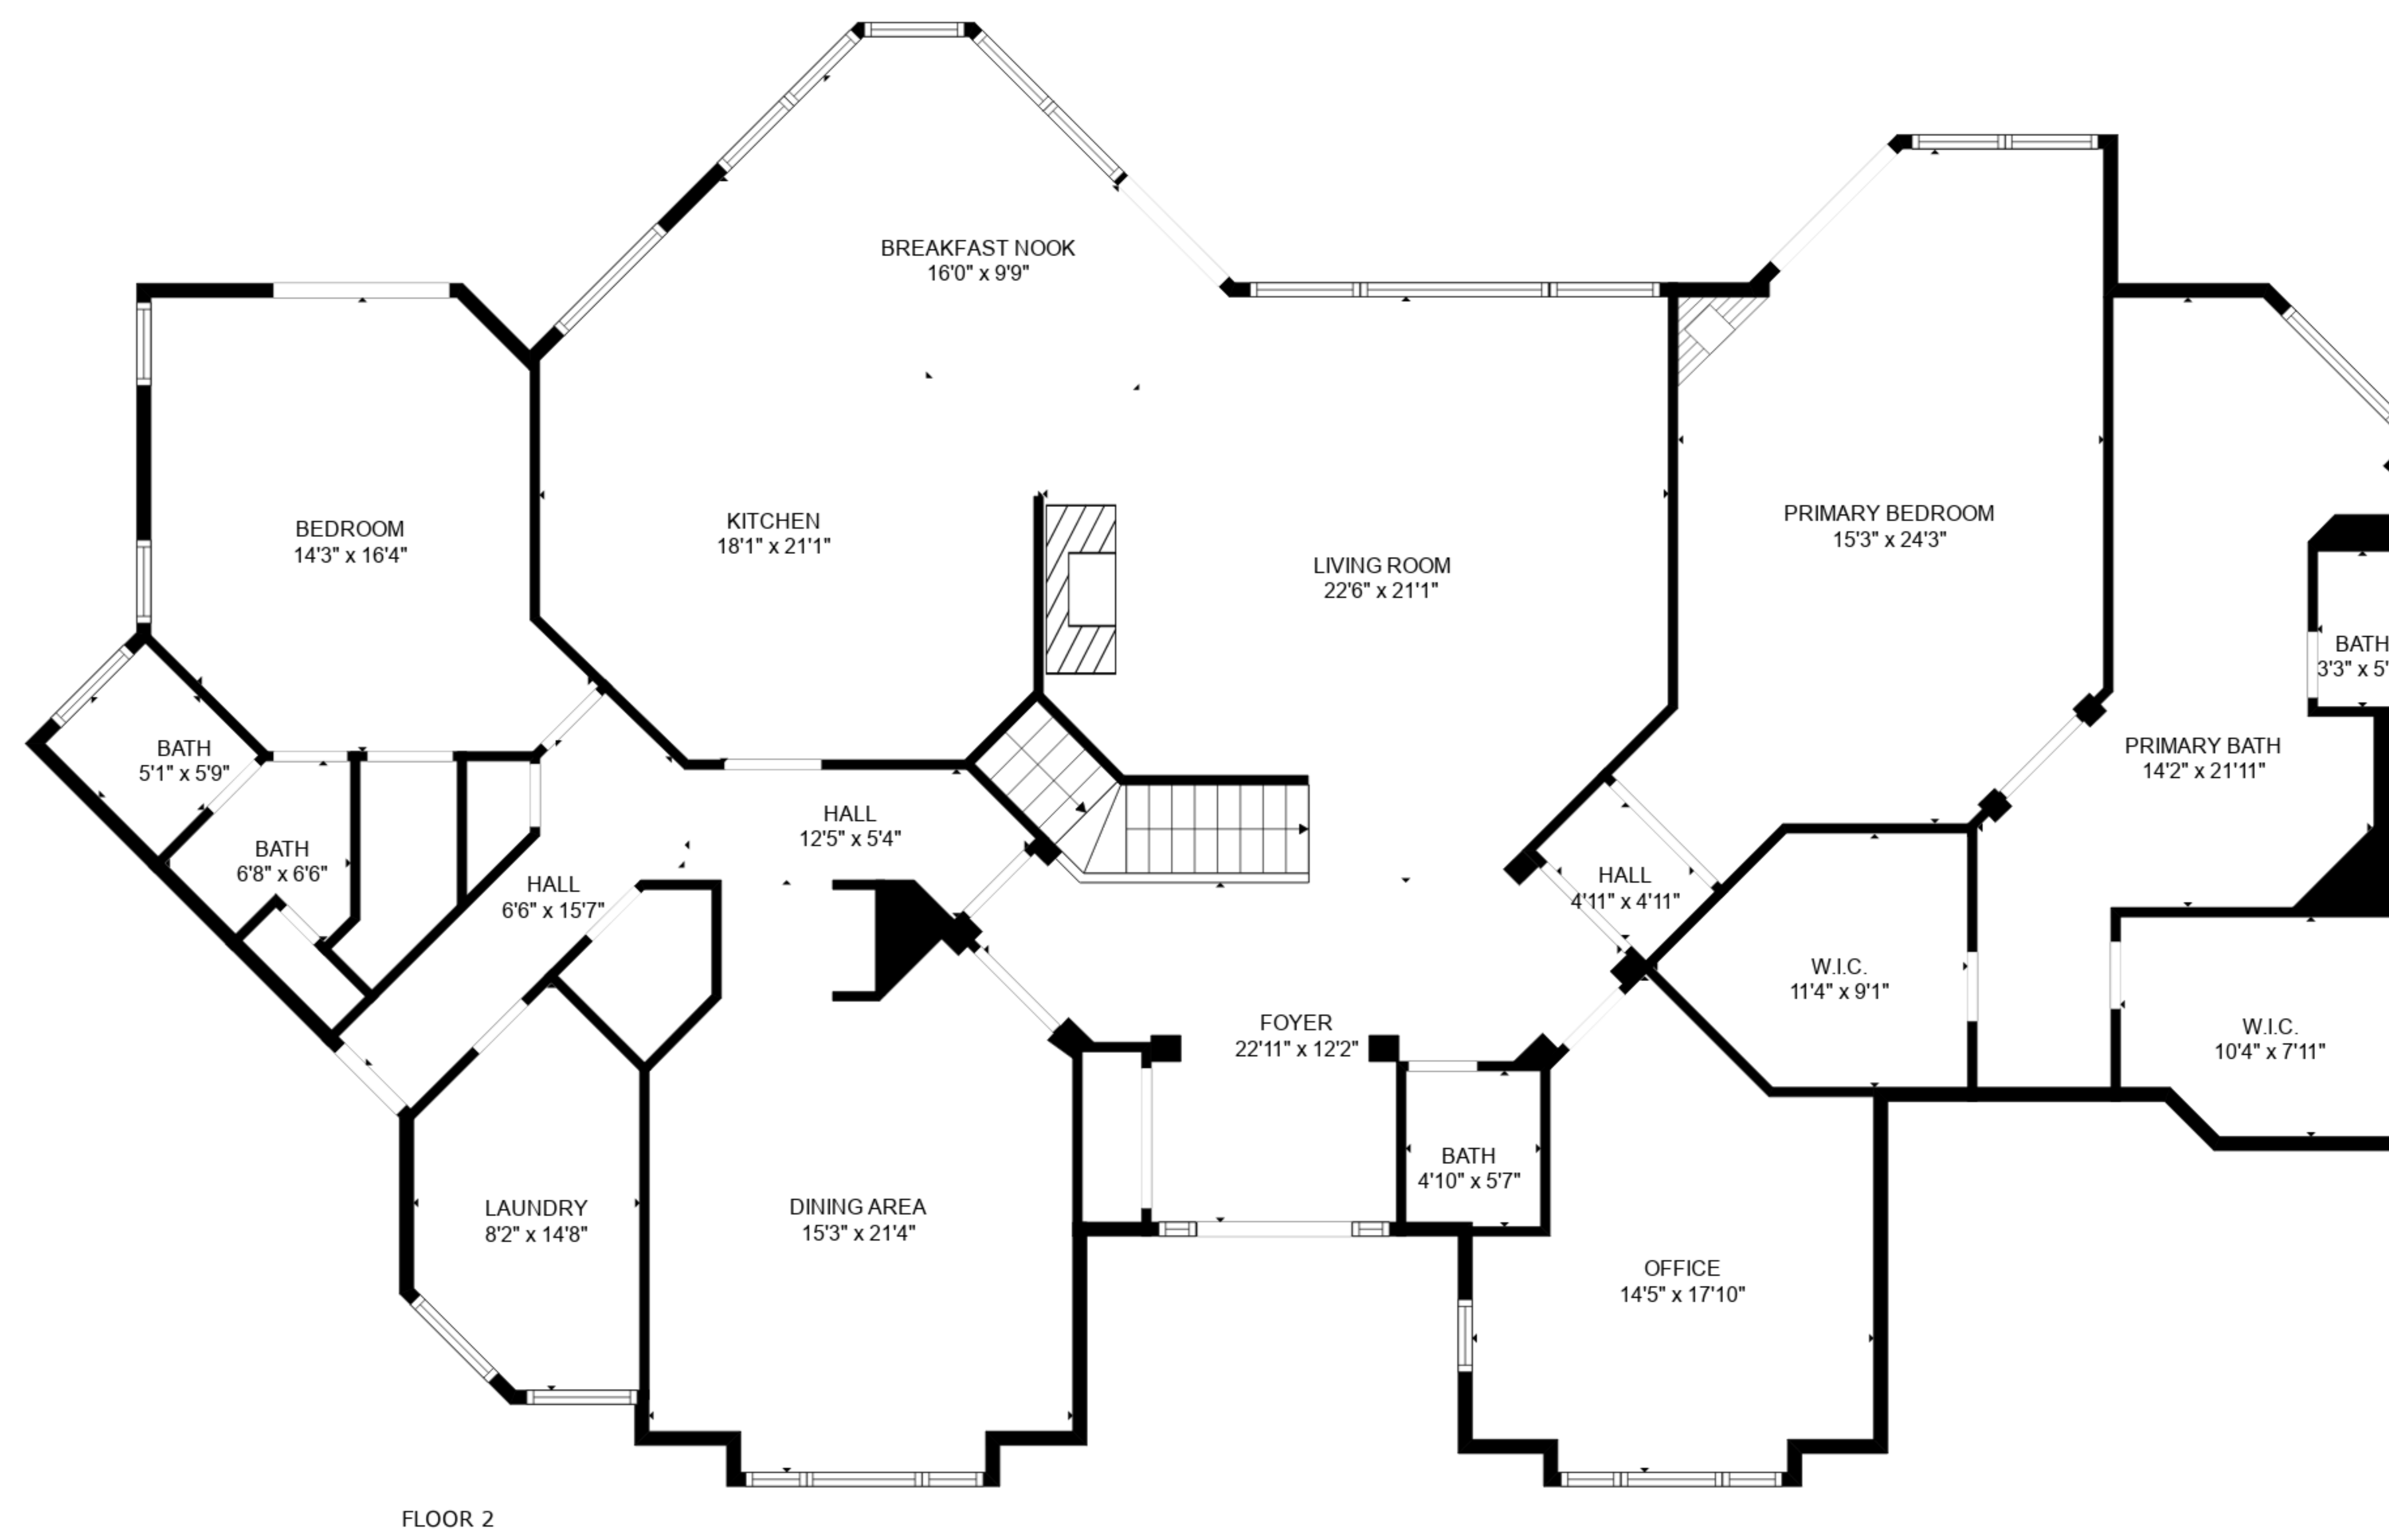

TOTAL: 4625 sq. ft
 FLOOR 1: 1621 sq. ft, FLOOR 2: 3004 sq. ft
 EXCLUDED AREAS: UTILITY: 96 sq. ft, WINE CELLAR: 32 sq. ft, BASEMENT: 1098 sq. ft
 WALLS: 268 sq. ft

TOTAL: 4625 sq. ft

FLOOR 1: 1621 sq. ft, FLOOR 2: 3004 sq. ft

EXCLUDED AREAS: UTILITY: 96 sq. ft, WINE CELLAR: 32 sq. ft, BASEMENT: 1098 sq. ft
WALLS: 268 sq. ft

FLOOR 2

FLOOR 1

TOTAL: 4625 sq. ft
 FLOOR 1: 1621 sq. ft, FLOOR 2: 3004 sq. ft
 EXCLUDED AREAS: UTILITY: 96 sq. ft, WINE CELLAR: 32 sq. ft, BASEMENT: 1098 sq. ft
 WALLS: 268 sq. ft