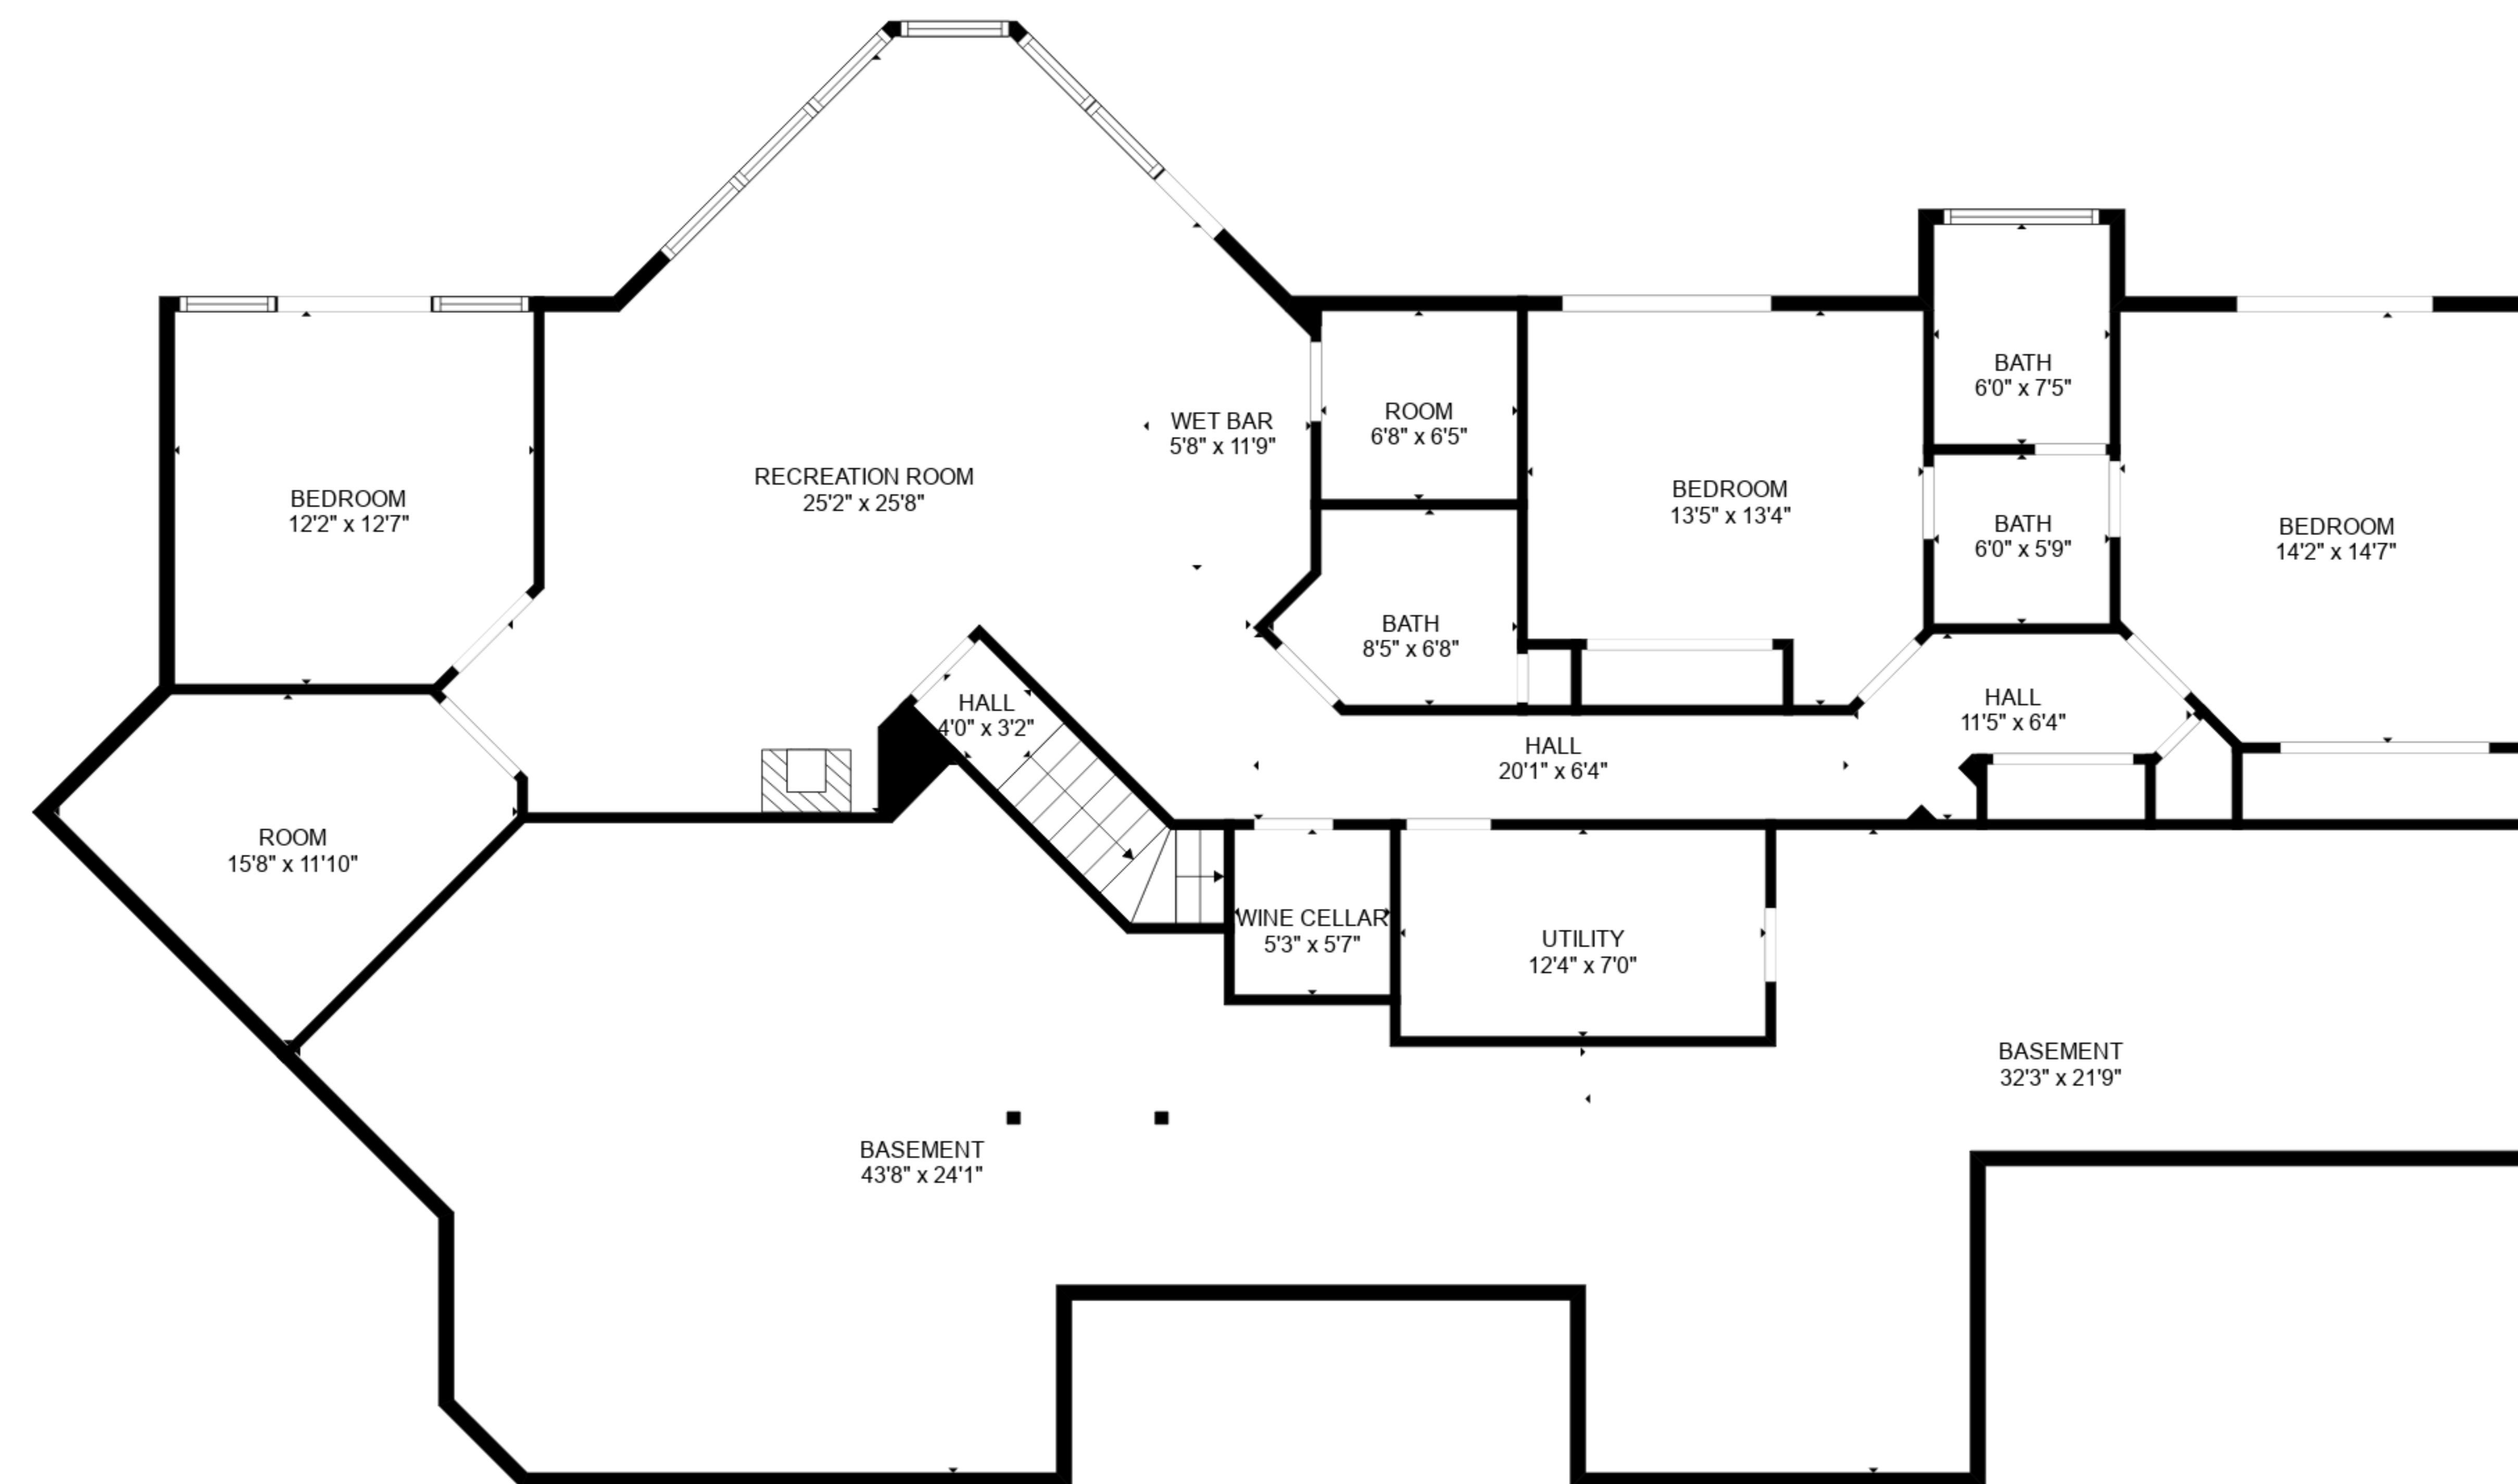

TOTAL: 4625 sq. ft
 FLOOR 1: 1621 sq. ft, FLOOR 2: 3004 sq. ft
 EXCLUDED AREAS: UTILITY: 96 sq. ft, WINE CELLAR: 32 sq. ft, BASEMENT: 1098 sq. ft
 WALLS: 268 sq. ft

TOTAL: 4625 sq. ft

FLOOR 1: 1621 sq. ft, FLOOR 2: 3004 sq. ft

EXCLUDED AREAS: UTILITY: 96 sq. ft, WINE CELLAR: 32 sq. ft, BASEMENT: 1098 sq. ft
WALLS: 268 sq. ft

FLOOR 2

FLOOR 1

TOTAL: 4625 sq. ft
 FLOOR 1: 1621 sq. ft, FLOOR 2: 3004 sq. ft
 EXCLUDED AREAS: UTILITY: 96 sq. ft, WINE CELLAR: 32 sq. ft, BASEMENT: 1098 sq. ft
 WALLS: 268 sq. ft