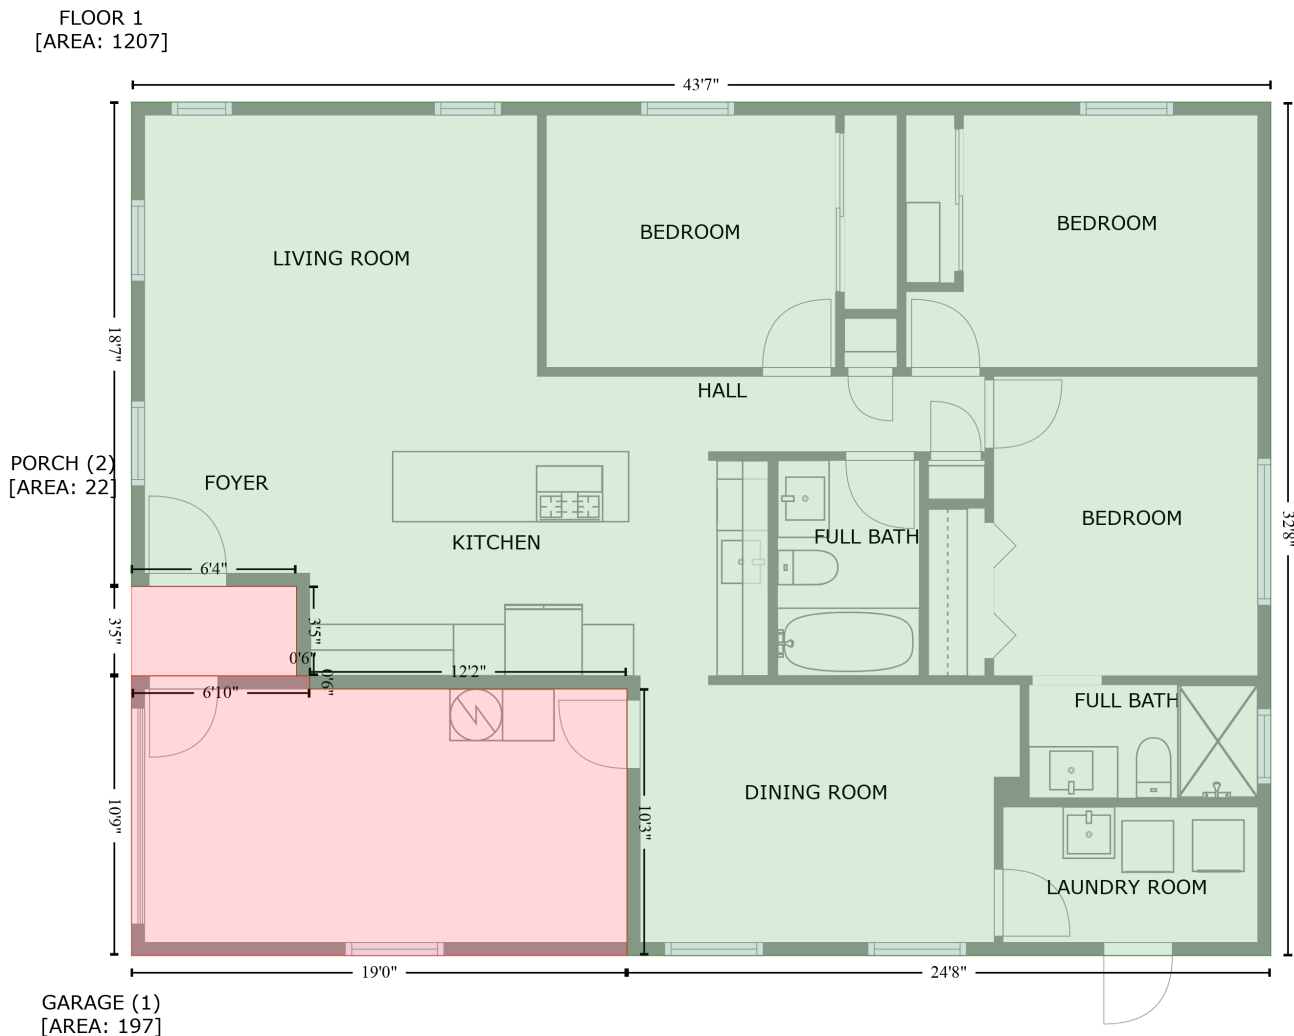

3920 West Barcelona Street, Virginia Park, Tampa, Hillsborough County, Florida, United States, 33629

Gross Living Area: 1207 sq. ft

Space	Area (sq. ft)	Calculation <small>Coordinate Polygon Area Algorithm using inches</small>
FLOOR 1 (Living area)	1207	$-((513.3 + 513.3) * (-29.6 - 362.7) + (513.3 + 217.6) * (362.7 - 362.7) + (217.6 + 217.6) * (362.7 - 240.2) + (217.6 + 71.8) * (240.2 - 240.2) + (71.8 + 71.8) * (240.2 - 234.2) + (71.8 + 65.8) * (234.2 - 234.2) + (65.8 + 65.8) * (234.2 - 193) + (65.8 + -10) * (193 - 193) + (-10 + -10) * (193 - -29.6) + (-10 + 513.3) * (-29.6 - -29.6)) * 0.5 * 0.00694$
GARAGE (Non-living area)	197	$-((71.8 + 71.8) * (234.2 - 240.2) + (71.8 + 217.6) * (240.2 - 240.2) + (217.6 + 217.6) * (240.2 - 362.7) + (217.6 + -10) * (362.7 - 362.7) + (-10 + -10) * (362.7 - 234.2) + (-10 + 71.8) * (234.2 - 234.2)) * 0.5 * 0.00694$
PORCH (Non-living area)	22	$-((65.8 + 65.8) * (193 - 234.2) + (65.8 + -10) * (234.2 - 234.2) + (-10 + -10) * (234.2 - 193) + (-10 + 65.8) * (193 - 193)) * 0.5 * 0.00694$