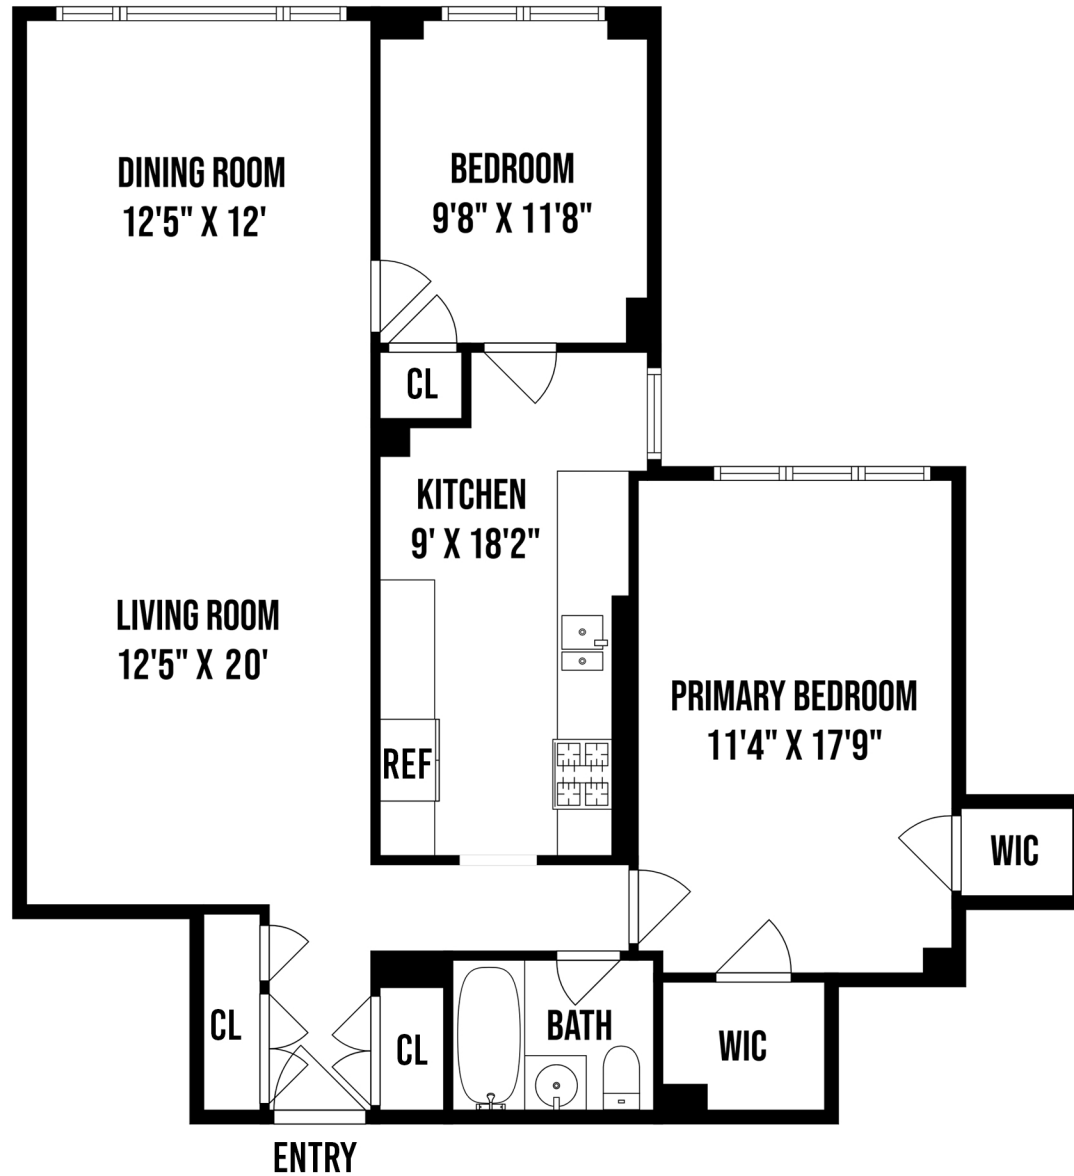

3755 HENRY HUDSON PARKWAY APT 7E RIVERSIDE NY

PREPARED BY HOME MEDIA GROUP INC. TEL 212-731-2301

THIS FLOOR PLAN ILLUSTRATION IS AN APPROXIMATION OF EXISTING STRUCTURES AND FEATURES AND IS PROVIDED FOR CONVENIENCE ONLY WITH THE PERMISSION OF THE SELLER. ALL MEASUREMENTS ARE APPROXIMATE AND NOT GUARANTEED TO BE EXACT OR TO SCALE.