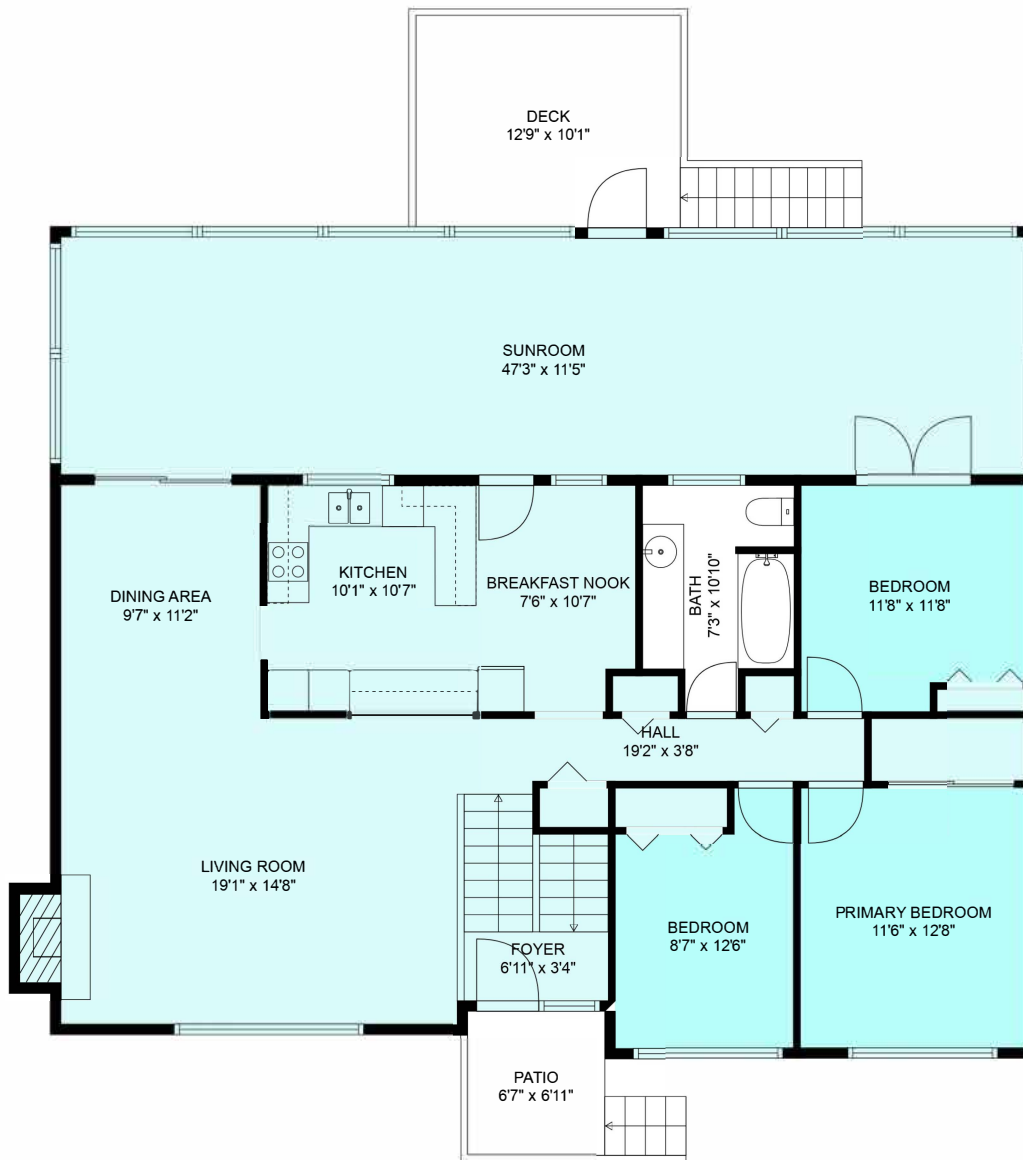

**Estimated areas**  
 Below Main: 1892 sq. ft  
 Main Floor: 1916 sq. ft  
**Total: 3808 sq. ft**

Sizes and Dimensions are Approximate. Actual may vary. E&O Insured.

**Estimated areas**  
 Below Main: 1892 sq. ft  
 Main Floor: 1916 sq. ft  
**Total: 3808 sq. ft**

Sizes and Dimensions are Approximate. Actual may vary. E&O Insured.

**Estimated areas**  
 Below Main: 1892 sq. ft  
 Main Floor: 1916 sq. ft  
**Total: 3808 sq. ft**

Sizes and Dimensions are Approximate. Actual may vary. E&O Insured.