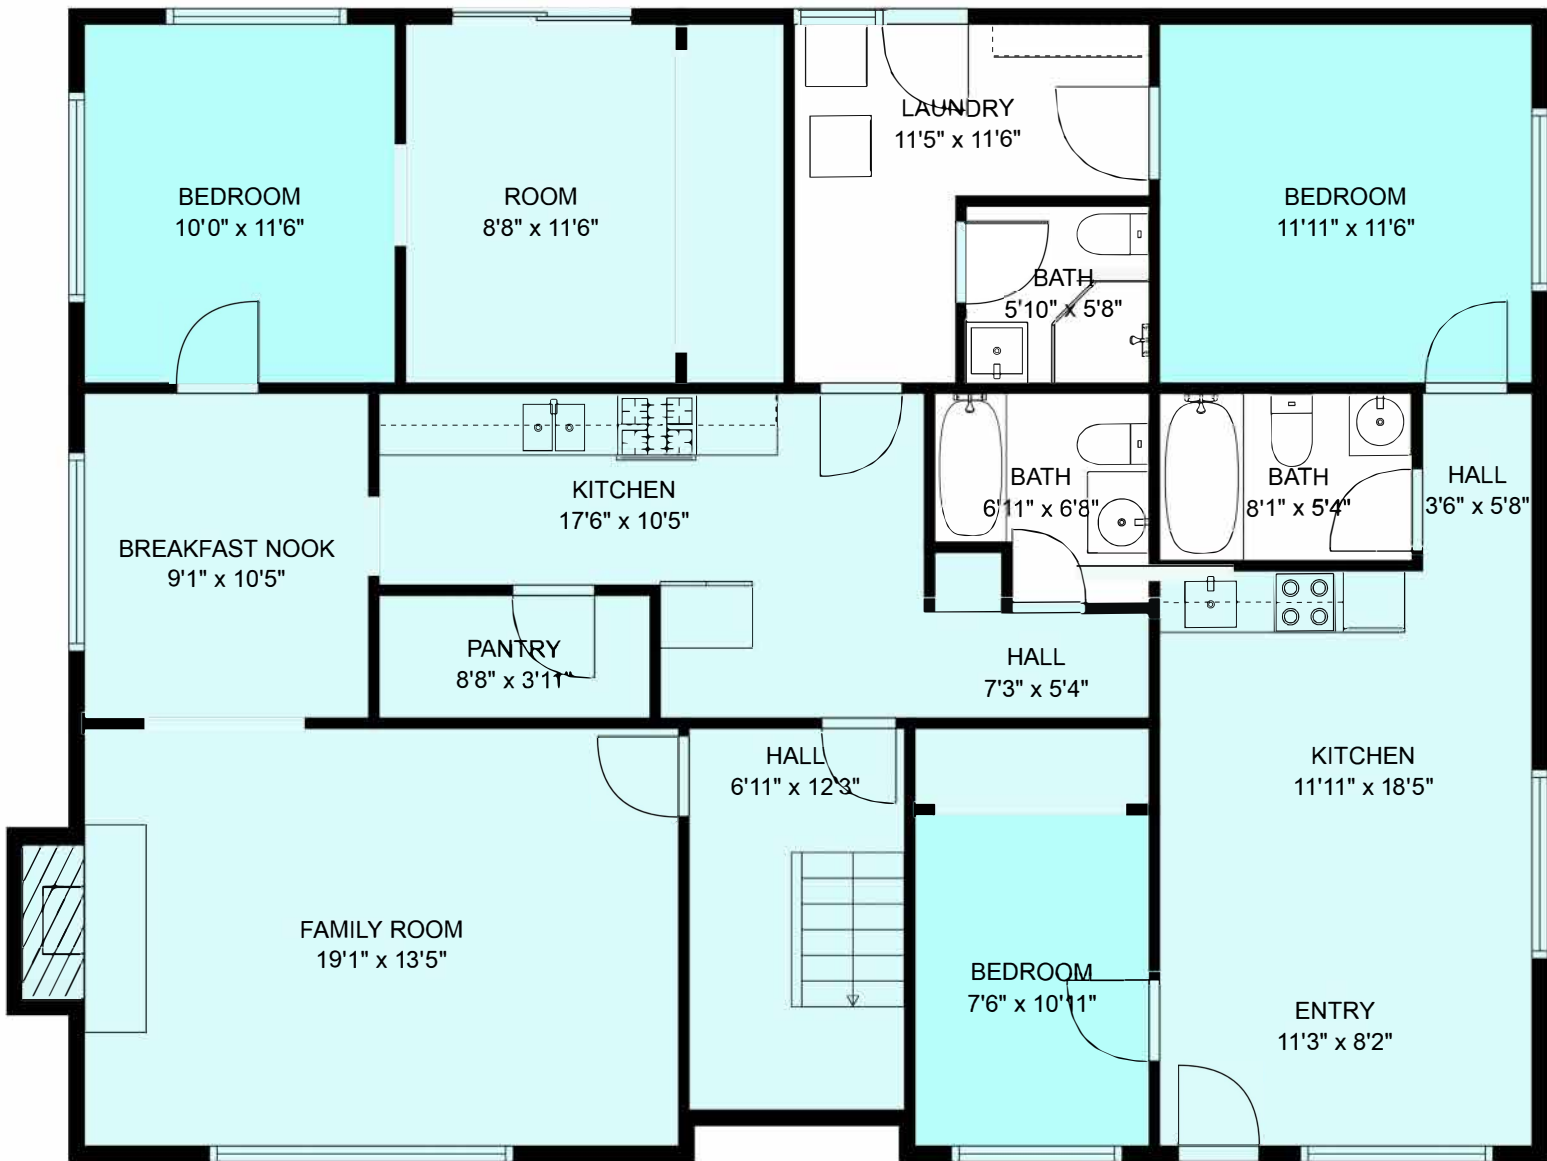

**Estimated areas**  
 Below Main: 1892 sq. ft  
 Main Floor: 1916 sq. ft  
**Total: 3808 sq. ft**

Sizes and Dimensions are Approximate. Actual may vary. E&O Insured.

**Estimated areas**  
 Below Main: 1892 sq. ft  
 Main Floor: 1916 sq. ft  
**Total: 3808 sq. ft**

Sizes and Dimensions are Approximate. Actual may vary. E&O Insured.

**Estimated areas**  
 Below Main: 1892 sq. ft  
 Main Floor: 1916 sq. ft  
**Total: 3808 sq. ft**

Sizes and Dimensions are Approximate. Actual may vary. E&O Insured.