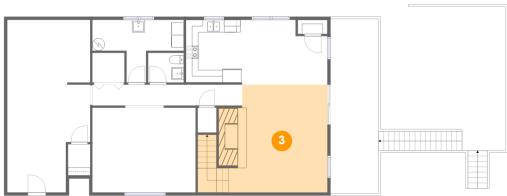

26 Willow Circle, Blue Ridge, Botetourt County, Virginia, United States, 24064

3 Floor 1 - Living Room

Dimensions: 15'9" x 17'2"
Area: 311 sq. ft
Counted as living area: Yes

Heated: Yes
Finished: Yes
Enclosed: Yes
Contiguous: Yes
Permitted: Yes
Wet space: No
Addition: No
Conversion: No