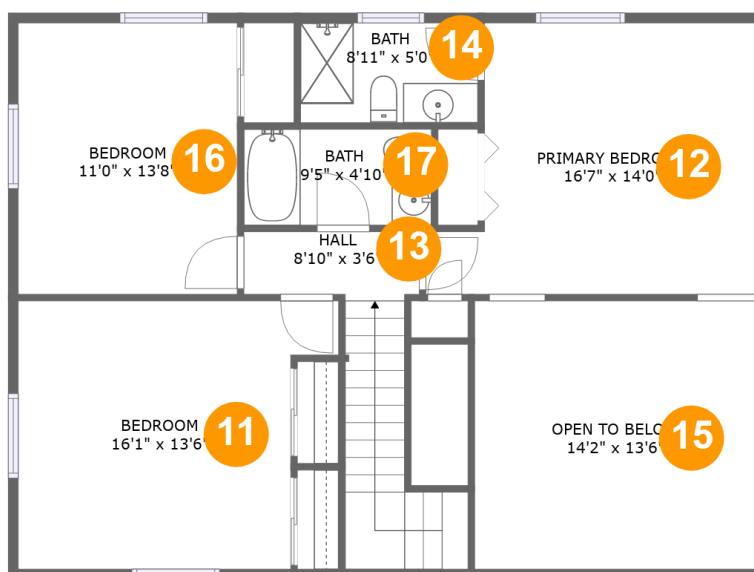

26 Willow Circle, Blue Ridge, Botetourt County, Virginia, United States, 24064

Room dimensions

Floor 2

Total sqft: 1085 Living area: 880

#		Dimensions	sqft	Counted as living area
11	Bedroom	16'1" x 13'6"	191 sq. ft	Yes
12	Bedroom	16'7" x 14'0"	200 sq. ft	Yes
13	Hall	8'10" x 3'6"	81 sq. ft	Yes
14	Bath	8'11" x 5'0"	45 sq. ft	Yes
15	Open To Below	14'2" x 13'6"	191 sq. ft	No
16	Bedroom	11'0" x 13'8"	150 sq. ft	Yes
17	Bath	9'5" x 4'10"	45 sq. ft	Yes