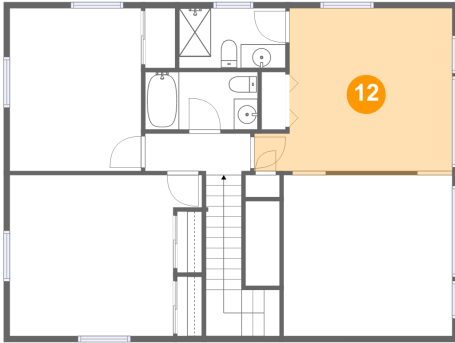

26 Willow Circle, Blue Ridge, Botetourt County, Virginia, United States, 24064

12 Floor 2 - Bedroom

Dimensions: 16'7" x 14'0"
Area: 200 sq. ft
Counted as living area: Yes

Heated: Yes
Finished: Yes
Enclosed: Yes
Contiguous: Yes
Permitted: Yes
Wet space: No
Addition: No
Conversion: No