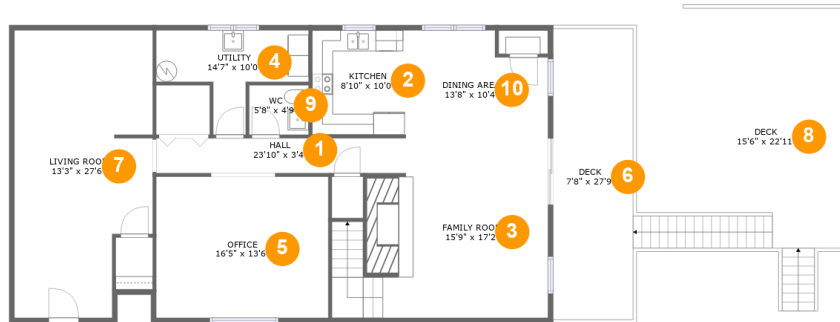

## Property summary

 **0** Garages

 **3** Bedrooms

 **2** Bathrooms

 **1** Half baths

 **2** Floors

 **2,350**  
Gross living  
area sqft

 **3,152**  
Total sqft

## Room dimensions

## 5 Floor 1 - Office

Dimensions: 16'5" x 13'6"  
Area: 222 sq. ft  
Counted as living area: Yes

Heated: Yes  
Finished: Yes  
Enclosed: Yes  
Contiguous: Yes  
Permitted: Yes  
Wet space: No  
Addition: No  
Conversion: No

## 10 Floor 1 - Dining Room

Dimensions: 13'8" x 10'4"  
Area: 128 sq. ft  
Counted as living area: Yes

Heated: Yes  
Finished: Yes  
Enclosed: Yes  
Contiguous: Yes  
Permitted: Yes  
Wet space: No  
Addition: No  
Conversion: No