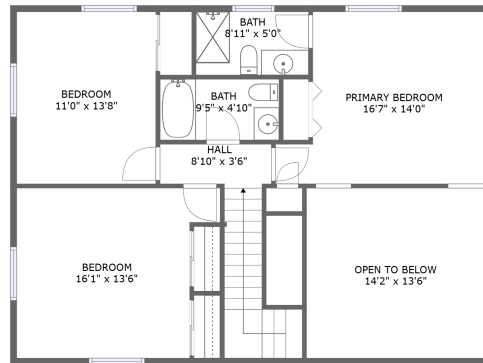

26 Willow Circle, Blue Ridge, Botetourt County, Virginia, United States, 24064

FLOOR 2