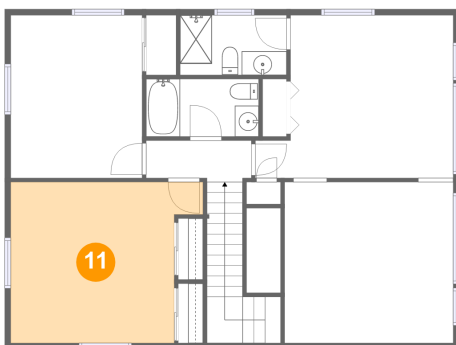

11 Floor 2 - Bedroom

Dimensions: 16'1" x 13'6"
Area: 191 sq. ft
Counted as living area: Yes

Heated: Yes
Finished: Yes
Enclosed: Yes
Contiguous: Yes
Permitted: Yes
Wet space: No
Addition: No
Conversion: No