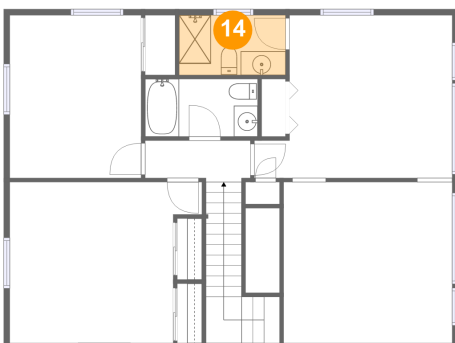

14 Floor 2 - Bath

Dimensions: 8'11" x 5'0"
Area: 45 sq. ft
Counted as living area: Yes

Heated: Yes
Finished: Yes
Enclosed: Yes
Contiguous: Yes
Permitted: Yes
Wet space: Yes
Addition: No
Conversion: No