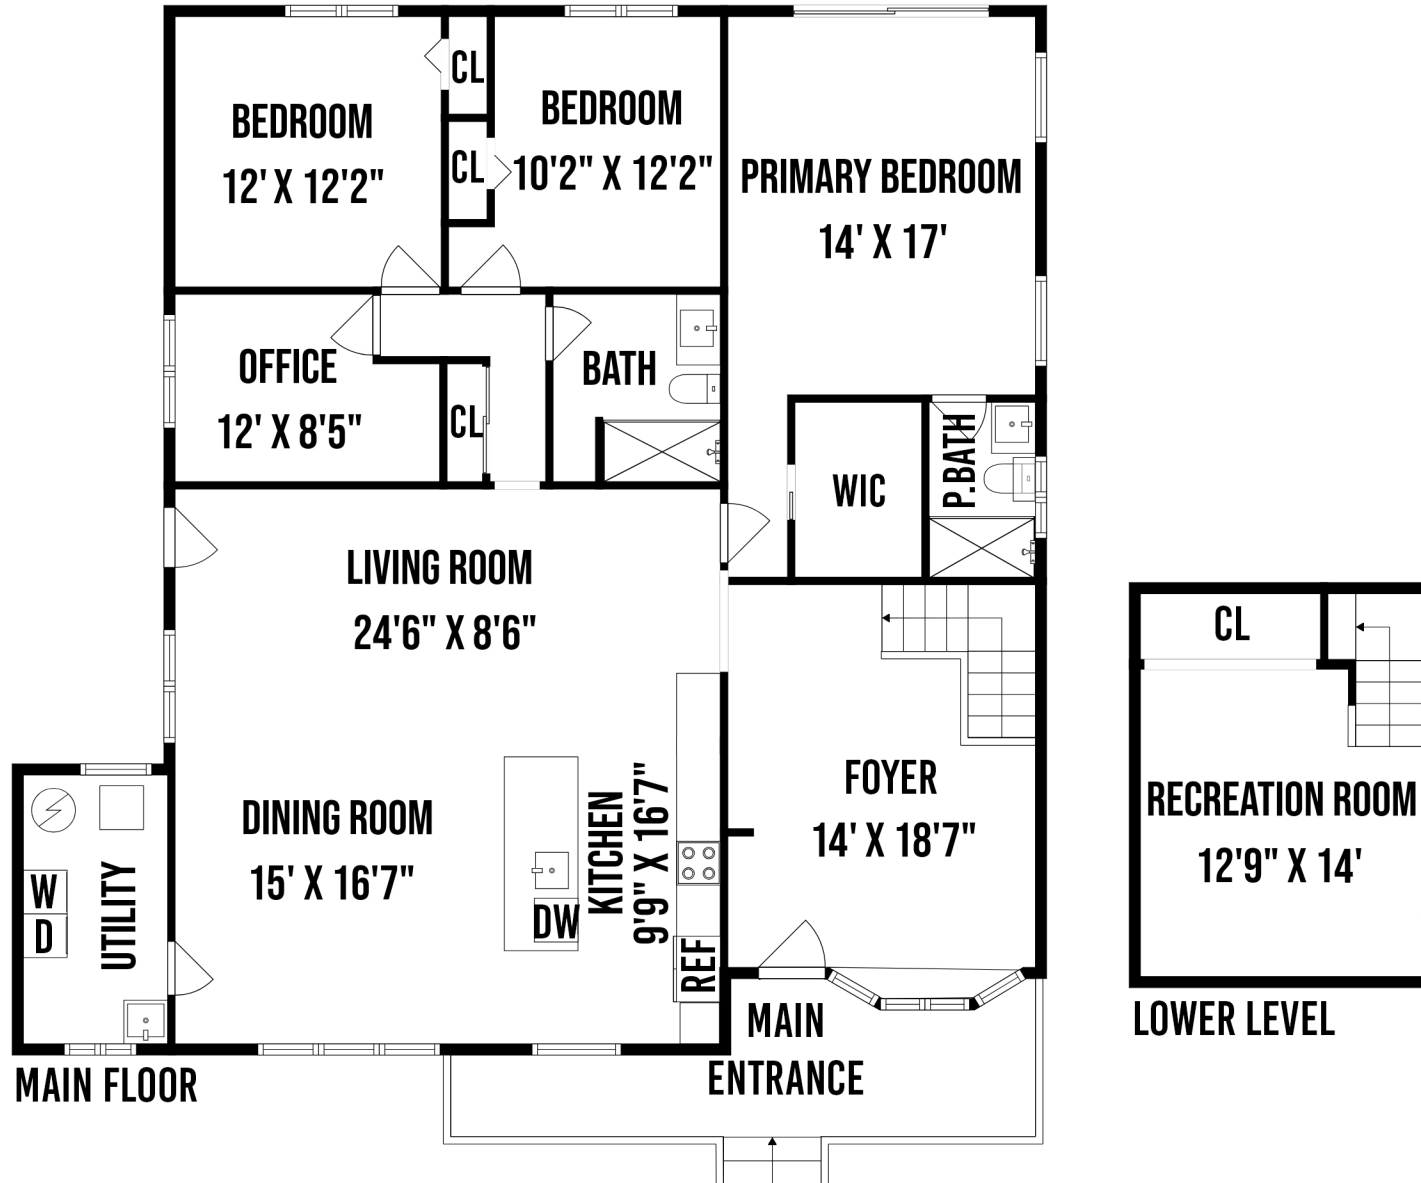

69 CANDY LANE SYOSSET NY

PREPARED BY HOME MEDIA GROUP INC. TEL 212-731-2301

THIS FLOOR PLAN ILLUSTRATION IS AN APPROXIMATION OF EXISTING STRUCTURES AND FEATURES AND IS PROVIDED FOR CONVENIENCE ONLY WITH THE PERMISSION OF THE SELLER. ALL MEASUREMENTS ARE APPROXIMATE AND NOT GUARANTEED TO BE EXACT OR TO SCALE.