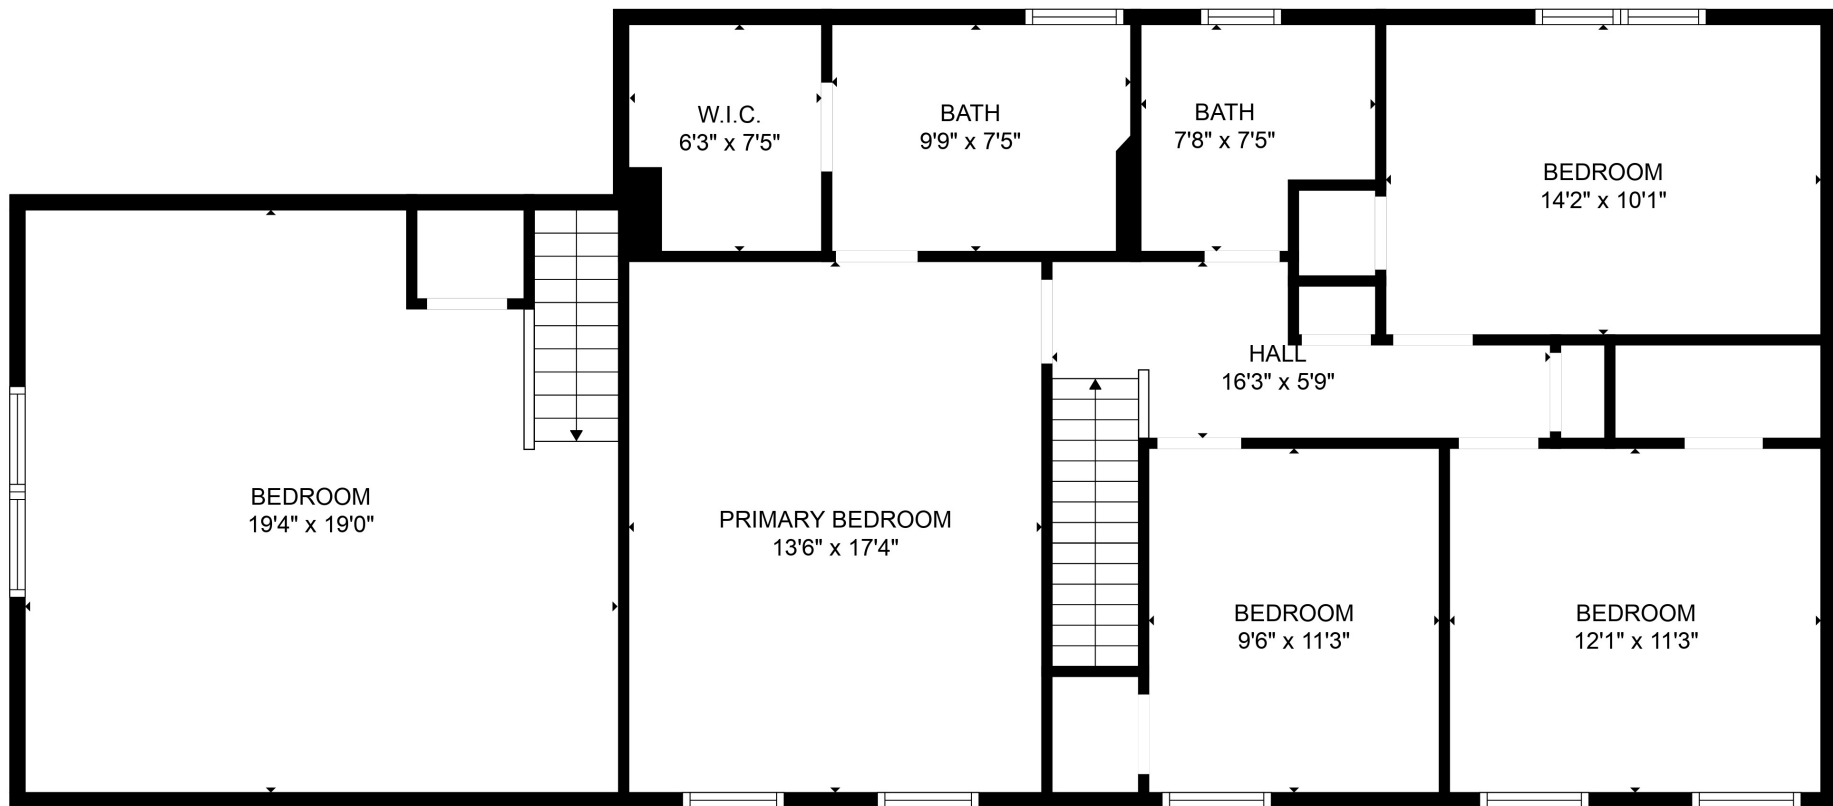

FLOOR 2

FLOOR 1

Total scanned area: 3009 sq. ft

SIZES AND DIMENSIONS ARE APPROXIMATE. ACTUAL MAY VARY.

Total scanned area: 3009 sq. ft

SIZES AND DIMENSIONS ARE APPROXIMATE. ACTUAL MAY VARY.

Total scanned area: 3009 sq. ft

SIZES AND DIMENSIONS ARE APPROXIMATE. ACTUAL MAY VARY.