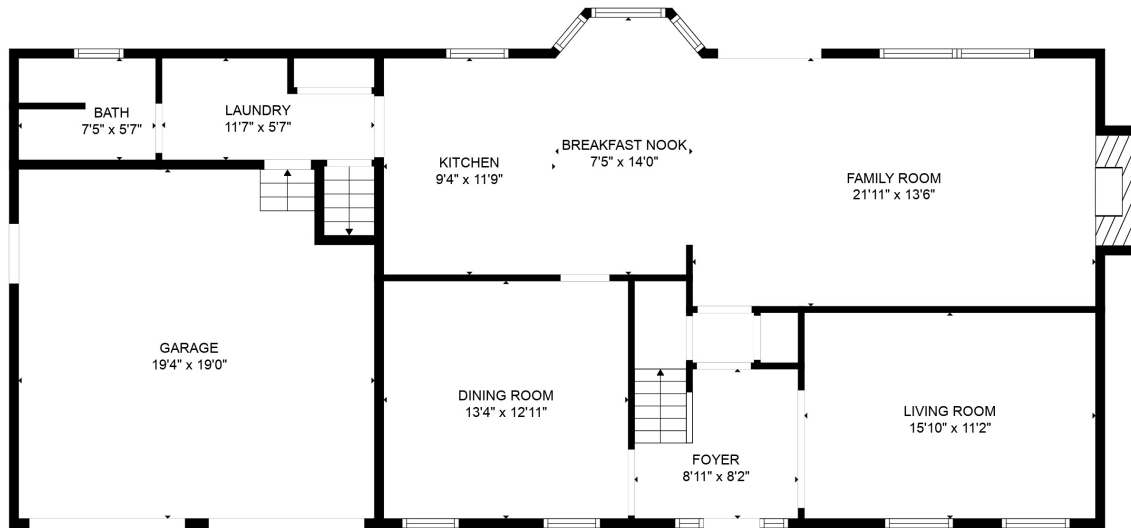

FLOOR 2

FLOOR 1

Total scanned area: 3009 sq. ft

SIZES AND DIMENSIONS ARE APPROXIMATE. ACTUAL MAY VARY.

Total scanned area: 3009 sq. ft

SIZES AND DIMENSIONS ARE APPROXIMATE. ACTUAL MAY VARY.

Total scanned area: 3009 sq. ft

SIZES AND DIMENSIONS ARE APPROXIMATE. ACTUAL MAY VARY.