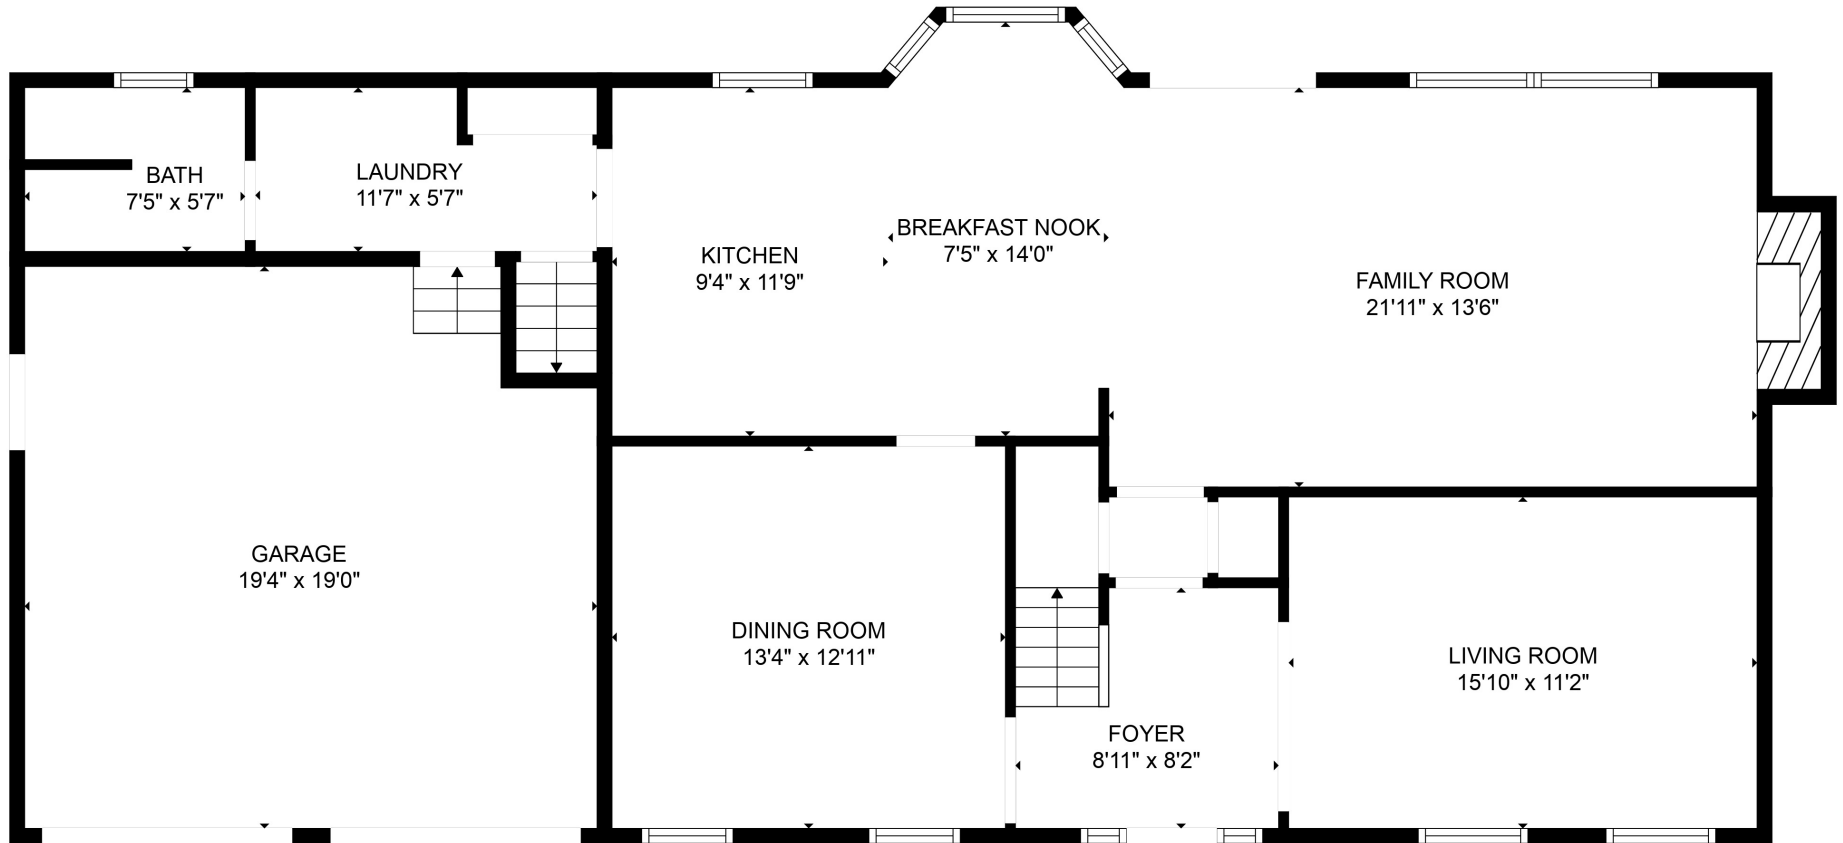

FLOOR 2

FLOOR 1

Total scanned area: 3009 sq. ft

SIZES AND DIMENSIONS ARE APPROXIMATE. ACTUAL MAY VARY.

Total scanned area: 3009 sq. ft

SIZES AND DIMENSIONS ARE APPROXIMATE. ACTUAL MAY VARY.

Total scanned area: 3009 sq. ft

SIZES AND DIMENSIONS ARE APPROXIMATE. ACTUAL MAY VARY.