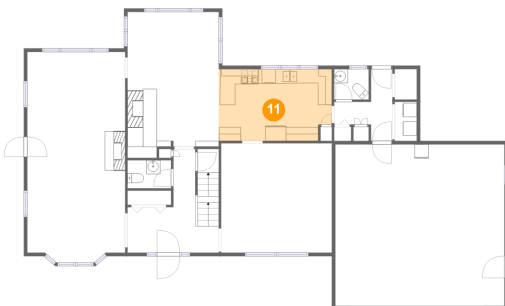

Heated: Yes
Finished: Yes
Enclosed: Yes
Contiguous: Yes
Permitted: Yes
Wet Space: Yes
Addition: No
Conversion: No

11 Floor 2 - Kitchen

Dimensions: 16'3" x 10'3"
Area: 162 sq. ft
Counted as Living Area: Yes

Heated: Yes
Finished: Yes
Enclosed: Yes
Contiguous: Yes
Permitted: Yes
Wet Space: No
Addition: No
Conversion: No

60 Orchard Terrace, Sodus, Wayne County, New York, United States, 14551

12 Floor 2 - Wc

Dimensions: 6'3" x 4'0"
Area: 25 sq. ft
Counted as Living Area:
Yes