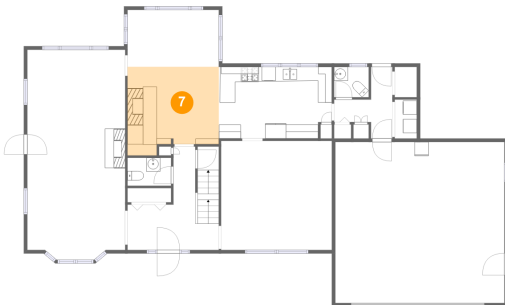

Heated: Yes
Finished: Yes
Enclosed: Yes
Contiguous: Yes
Permitted: Yes
Wet Space: No
Addition: No
Conversion: No

60 Orchard Terrace, Sodus, Wayne County, New York, United States, 14551

6 Floor 2 - Dining Area

Dimensions: 13'1" x 8'2"
Area: 107 sq. ft
Counted as Living Area:
Yes

Heated: Yes
Finished: Yes
Enclosed: Yes
Contiguous:
Yes
Permitted: Yes
Wet Space: No
Addition: No
Conversion: No

7 Floor 2 - Family Room