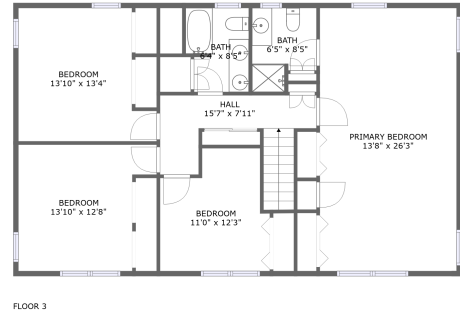

60 Orchard Terrace, Sodus, Wayne County, New York, United States, 14551

Property Summary

 **1** garages  **4** bedrooms  **2** bathrooms  **2** half baths

 **3** floors  **2,786** Gross Living Area sqft  **4,604** total sqft

60 Orchard Terrace, Sodus, Wayne County, New York, United States, 14551

Room Dimensions

Floor 1

Total sqft: 1267

Living area: 45

#	Room name	Dimensions	Area (sqft)	Counted as Living Area
1	Room	13'9" x 21'3"	230 sq. ft	No
2	Utility	13'7" x 14'8"	194 sq. ft	No
3	Storage	18'4" x 24'0"	395 sq. ft	No
4	Basement	24'2" x 13'3"	291 sq. ft	No

60 Orchard Terrace, Sodus, Wayne County, New York, United States, 14551

Room Dimensions

Floor 2

Total sqft: 2116

Living area: 1520

#	Room name	Dimensions	Area (sqft)	Counted as Living Area
5	Office	15'11" x 15'8"	249 sq. ft	Yes
6	Dining Area	13'1" x 8'2"	107 sq. ft	Yes
7	Family Room	13'1" x 11'1"	152 sq. ft	Yes
8	Hall	8'4" x 10'3"	49 sq. ft	Yes
9	Garage	24'4" x 23'1"	562 sq. ft	No
10	Wc	5'0" x 4'4"	22 sq. ft	Yes
11	Kitchen	16'3" x 10'3"	162 sq. ft	Yes
12	Wc	6'3" x 4'0"	25 sq. ft	Yes
13	Foyer	13'1" x 14'10"	138 sq. ft	Yes
14	Living Room	14'1" x 30'2"	414 sq. ft	Yes