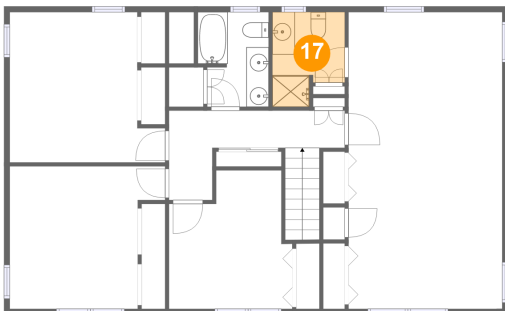

17 Floor 3 - Bath

Dimensions: 6'5" x 8'5"
Area: 47 sq. ft
Counted as Living Area:
Yes

Heated: Yes
Finished: Yes
Enclosed: Yes
Contiguous:
Yes
Permitted: Yes
Wet Space: Yes
Addition: No
Conversion: No