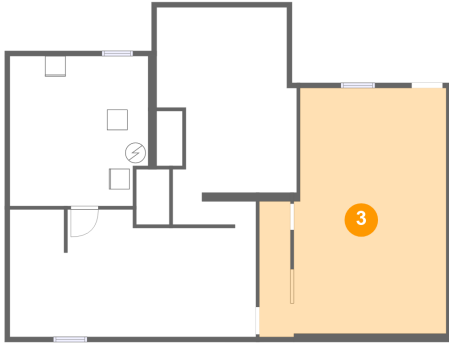

60 Orchard Terrace, Sodus, Wayne County, New York, United States, 14551

1 Floor 1 - Room

Dimensions: 13'9" x 21'3"
Area: 230 sq. ft
Counted as Living Area: No

Heated: Yes
Finished: No
Enclosed: Yes
Contiguous: Yes
Permitted: Yes
Wet Space: No
Addition: No
Conversion: No

2 Floor 1 - Utility

Dimensions: 13'7" x 14'8"
Area: 194 sq. ft
Counted as Living Area: No

Heated: Yes
Finished: No
Enclosed: Yes
Contiguous: Yes
Permitted: Yes
Wet Space: No
Addition: No
Conversion: No

60 Orchard Terrace, Sodus, Wayne County, New York, United States, 14551

3 Floor 1 - Storage

Dimensions: 18'4" x 24'0"
Area: 395 sq. ft
Counted as Living Area: No

Heated: No
Finished: No
Enclosed: No
Contiguous: Yes
Permitted: Yes
Wet Space: No
Addition: No
Conversion: No

4 Floor 1 - Basement