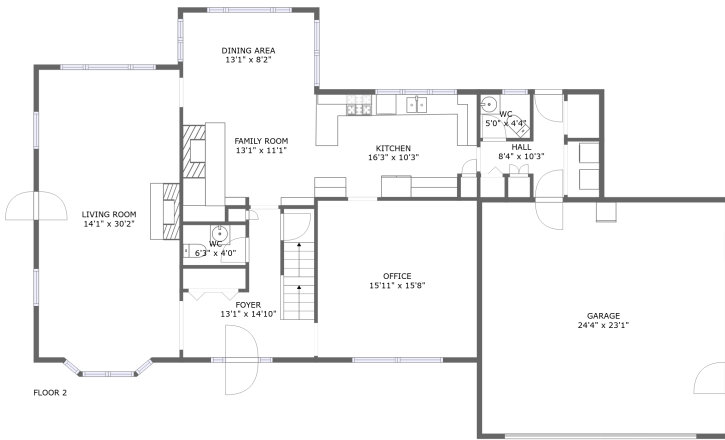

60 Orchard Terrace, Sodus, Wayne County, New York, United States, 14551

Property Summary

 **1** garages  **4** bedrooms  **2** bathrooms  **2** half baths

 **3** floors  **2,786** Gross Living Area sqft  **4,604** total sqft

60 Orchard Terrace, Sodus, Wayne County, New York, United States, 14551

Room Dimensions

Floor 1

Total sqft: 1267

Living area: 45

#	Room name	Dimensions	Area (sqft)	Counted as Living Area
1	Room	13'9" x 21'3"	230 sq. ft	No
2	Utility	13'7" x 14'8"	194 sq. ft	No
3	Storage	18'4" x 24'0"	395 sq. ft	No
4	Basement	24'2" x 13'3"	291 sq. ft	No

60 Orchard Terrace, Sodus, Wayne County, New York, United States, 14551

Room Dimensions

Floor 2

Total sqft: 2116

Living area: 1520

#	Room name	Dimensions	Area (sqft)	Counted as Living Area
5	Office	15'11" x 15'8"	249 sq. ft	Yes
6	Dining Area	13'1" x 8'2"	107 sq. ft	Yes
7	Family Room	13'1" x 11'1"	152 sq. ft	Yes
8	Hall	8'4" x 10'3"	49 sq. ft	Yes
9	Garage	24'4" x 23'1"	562 sq. ft	No
10	Wc	5'0" x 4'4"	22 sq. ft	Yes
11	Kitchen	16'3" x 10'3"	162 sq. ft	Yes
12	Wc	6'3" x 4'0"	25 sq. ft	Yes
13	Foyer	13'1" x 14'10"	138 sq. ft	Yes
14	Living Room	14'1" x 30'2"	414 sq. ft	Yes