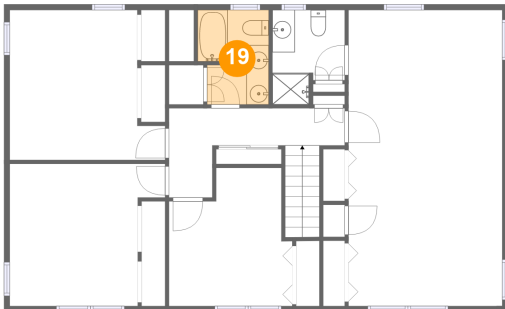

19 Floor 3 - Bath

Dimensions: 6'4" x 8'5"
Area: 49 sq. ft
Counted as Living Area:
Yes

Heated: Yes
Finished: Yes
Enclosed: Yes
Contiguous:
Yes
Permitted: Yes
Wet Space: Yes
Addition: No
Conversion: No