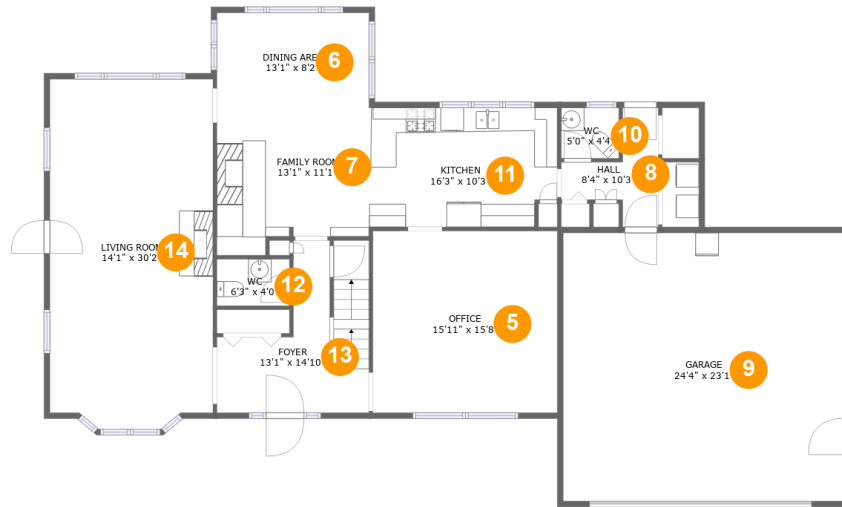

60 Orchard Terrace, Sodus, Wayne County, New York, United States, 14551

Room Dimensions

Floor 1

Total sqft: 1267

Living area: 45

#	Room name	Dimensions	Area (sqft)	Counted as Living Area
1	Room	13'9" x 21'3"	230 sq. ft	No
2	Utility	13'7" x 14'8"	194 sq. ft	No
3	Storage	18'4" x 24'0"	395 sq. ft	No
4	Basement	24'2" x 13'3"	291 sq. ft	No

60 Orchard Terrace, Sodus, Wayne County, New York, United States, 14551

Room Dimensions

Floor 2

Total sqft: 2116

Living area: 1520

#	Room name	Dimensions	Area (sqft)	Counted as Living Area
5	Office	15'11" x 15'8"	249 sq. ft	Yes
6	Dining Area	13'1" x 8'2"	107 sq. ft	Yes
7	Family Room	13'1" x 11'1"	152 sq. ft	Yes
8	Hall	8'4" x 10'3"	49 sq. ft	Yes
9	Garage	24'4" x 23'1"	562 sq. ft	No
10	Wc	5'0" x 4'4"	22 sq. ft	Yes
11	Kitchen	16'3" x 10'3"	162 sq. ft	Yes
12	Wc	6'3" x 4'0"	25 sq. ft	Yes
13	Foyer	13'1" x 14'10"	138 sq. ft	Yes
14	Living Room	14'1" x 30'2"	414 sq. ft	Yes

60 Orchard Terrace, Sodus, Wayne County, New York, United States, 14551

Room Dimensions

Floor 3

Total sqft: 1221

Living area: 1221

#	Room name	Dimensions	Area (sqft)	Counted as Living Area
15	Bedroom	13'10" x 12'8"	151 sq. ft	Yes
16	Primary Bedroom	13'8" x 26'3"	359 sq. ft	Yes
17	Bath	6'5" x 8'5"	47 sq. ft	Yes
18	Bedroom	11'0" x 12'3"	116 sq. ft	Yes
19	Bath	6'4" x 8'5"	49 sq. ft	Yes
20	Bedroom	13'10" x 13'4"	158 sq. ft	Yes
21	Hall	15'7" x 7'11"	96 sq. ft	Yes

60 Orchard Terrace, Sodus, Wayne County, New York, United States, 14551

1 Floor 1 - Room

Dimensions: 13'9" x 21'3"
Area: 230 sq. ft
Counted as Living Area: No

Heated: Yes
Finished: No
Enclosed: Yes
Contiguous: Yes
Permitted: Yes
Wet Space: No
Addition: No
Conversion: No