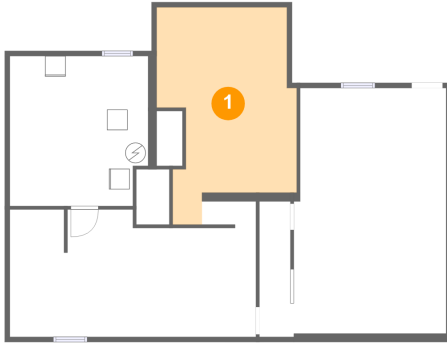

60 Orchard Terrace, Sodus, Wayne County, New York, United States, 14551

Room Dimensions

Floor 2

Total sqft: 2116

Living area: 1520

#	Room name	Dimensions	Area (sqft)	Counted as Living Area
5	Office	15'11" x 15'8"	249 sq. ft	Yes
6	Dining Area	13'1" x 8'2"	107 sq. ft	Yes
7	Family Room	13'1" x 11'1"	152 sq. ft	Yes
8	Hall	8'4" x 10'3"	49 sq. ft	Yes
9	Garage	24'4" x 23'1"	562 sq. ft	No
10	Wc	5'0" x 4'4"	22 sq. ft	Yes
11	Kitchen	16'3" x 10'3"	162 sq. ft	Yes
12	Wc	6'3" x 4'0"	25 sq. ft	Yes
13	Foyer	13'1" x 14'10"	138 sq. ft	Yes
14	Living Room	14'1" x 30'2"	414 sq. ft	Yes

60 Orchard Terrace, Sodus, Wayne County, New York, United States, 14551

Room Dimensions

Floor 3

Total sqft: 1221

Living area: 1221

#	Room name	Dimensions	Area (sqft)	Counted as Living Area
15	Bedroom	13'10" x 12'8"	151 sq. ft	Yes
16	Primary Bedroom	13'8" x 26'3"	359 sq. ft	Yes
17	Bath	6'5" x 8'5"	47 sq. ft	Yes
18	Bedroom	11'0" x 12'3"	116 sq. ft	Yes
19	Bath	6'4" x 8'5"	49 sq. ft	Yes
20	Bedroom	13'10" x 13'4"	158 sq. ft	Yes
21	Hall	15'7" x 7'11"	96 sq. ft	Yes

60 Orchard Terrace, Sodus, Wayne County, New York, United States, 14551

1 Floor 1 - Room

Dimensions: 13'9" x 21'3"
Area: 230 sq. ft
Counted as Living Area: No

Heated: Yes
Finished: No
Enclosed: Yes
Contiguous: Yes
Permitted: Yes
Wet Space: No
Addition: No
Conversion: No

2 Floor 1 - Utility

Dimensions: 13'7" x 14'8"
Area: 194 sq. ft
Counted as Living Area: No

Heated: Yes
Finished: No
Enclosed: Yes
Contiguous: Yes
Permitted: Yes
Wet Space: No
Addition: No
Conversion: No

60 Orchard Terrace, Sodus, Wayne County, New York, United States, 14551