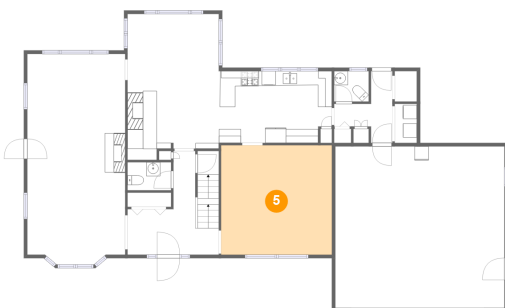

5 Floor 2 - Office

Dimensions: 15'11" x 15'8"
Area: 249 sq. ft
Counted as Living Area: Yes

Heated: Yes
Finished: Yes
Enclosed: Yes
Contiguous: Yes
Permitted: Yes
Wet Space: No
Addition: No
Conversion: No