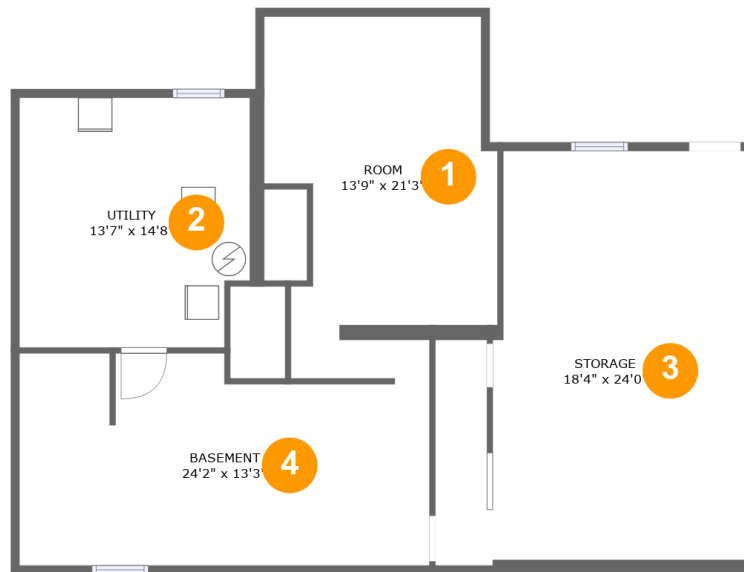

60 Orchard Terrace, Sodus, Wayne County, New York, United States, 14551

Property Summary

 **1** garages  **4** bedrooms  **2** bathrooms  **2** half baths

 **3** floors  **2,786** Gross Living Area sqft  **4,604** total sqft

60 Orchard Terrace, Sodus, Wayne County, New York, United States, 14551

Room Dimensions

Floor 1

Total sqft: 1267

Living area: 45

#	Room name	Dimensions	Area (sqft)	Counted as Living Area
1	Room	13'9" x 21'3"	230 sq. ft	No
2	Utility	13'7" x 14'8"	194 sq. ft	No
3	Storage	18'4" x 24'0"	395 sq. ft	No
4	Basement	24'2" x 13'3"	291 sq. ft	No

60 Orchard Terrace, Sodus, Wayne County, New York, United States, 14551

Room Dimensions

Floor 2

Total sqft: 2116

Living area: 1520

#	Room name	Dimensions	Area (sqft)	Counted as Living Area
5	Office	15'11" x 15'8"	249 sq. ft	Yes
6	Dining Area	13'1" x 8'2"	107 sq. ft	Yes
7	Family Room	13'1" x 11'1"	152 sq. ft	Yes
8	Hall	8'4" x 10'3"	49 sq. ft	Yes
9	Garage	24'4" x 23'1"	562 sq. ft	No
10	Wc	5'0" x 4'4"	22 sq. ft	Yes
11	Kitchen	16'3" x 10'3"	162 sq. ft	Yes
12	Wc	6'3" x 4'0"	25 sq. ft	Yes
13	Foyer	13'1" x 14'10"	138 sq. ft	Yes
14	Living Room	14'1" x 30'2"	414 sq. ft	Yes