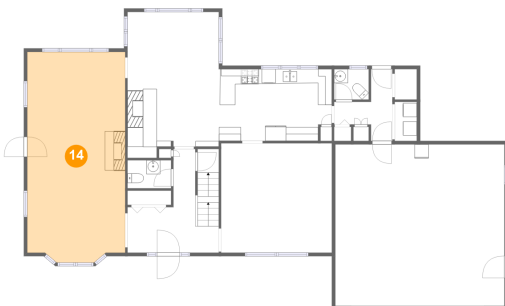

14 Floor 2 - Living Room

Dimensions: 14'1" x 30'2"
Area: 414 sq. ft
Counted as Living Area:
Yes

Heated: Yes
Finished: Yes
Enclosed: Yes
Contiguous:
Yes
Permitted: Yes
Wet Space: No
Addition: No
Conversion: No