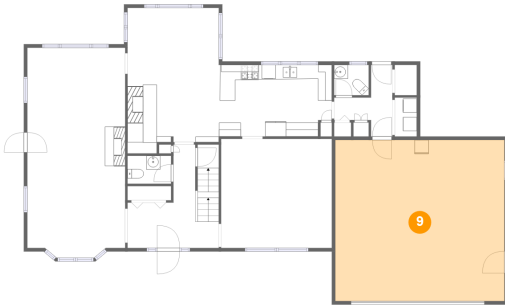

Heated: Yes
Finished: Yes
Enclosed: Yes
Contiguous:
Yes
Permitted: Yes
Wet Space: No
Addition: No
Conversion: No

60 Orchard Terrace, Sodus, Wayne County, New York, United States, 14551

9 Floor 2 - Garage