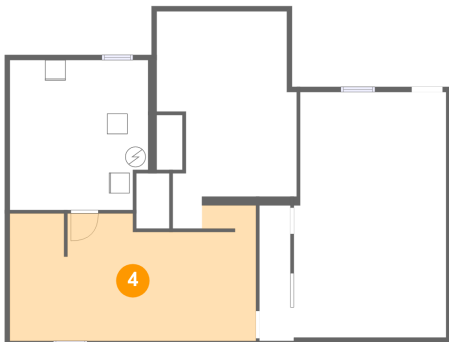

60 Orchard Terrace, Sodus, Wayne County, New York, United States, 14551

1 Floor 1 - Room

Dimensions: 13'9" x 21'3"
Area: 230 sq. ft
Counted as Living Area: No

Heated: Yes
Finished: No
Enclosed: Yes
Contiguous: Yes
Permitted: Yes
Wet Space: No
Addition: No
Conversion: No

2 Floor 1 - Utility

Dimensions: 13'7" x 14'8"
Area: 194 sq. ft
Counted as Living Area: No

Heated: Yes
Finished: No
Enclosed: Yes
Contiguous: Yes
Permitted: Yes
Wet Space: No
Addition: No
Conversion: No

60 Orchard Terrace, Sodus, Wayne County, New York, United States, 14551

3 Floor 1 - Storage

Dimensions: 18'4" x 24'0"
Area: 395 sq. ft
Counted as Living Area: No

Heated: No
Finished: No
Enclosed: No
Contiguous: Yes
Permitted: Yes
Wet Space: No
Addition: No
Conversion: No

4 Floor 1 - Basement