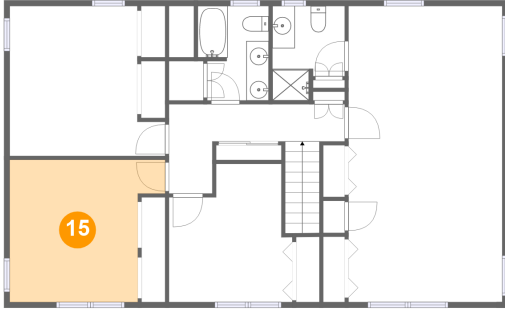

Heated: Yes
Finished: Yes
Enclosed: Yes
Contiguous:
Yes
Permitted: Yes
Wet Space: Yes
Addition: No
Conversion: No

13 Floor 2 - Foyer

Dimensions: 13'1" x 14'10"
Area: 138 sq. ft
Counted as Living Area:
Yes

Heated: Yes
Finished: Yes
Enclosed: Yes
Contiguous:
Yes
Permitted: Yes
Wet Space: No
Addition: No
Conversion: No

14 Floor 2 - Living Room

Dimensions: 14'1" x 30'2"
Area: 414 sq. ft
Counted as Living Area:
Yes

Heated: Yes
Finished: Yes
Enclosed: Yes
Contiguous:
Yes
Permitted: Yes
Wet Space: No
Addition: No
Conversion: No

60 Orchard Terrace, Sodus, Wayne County, New York, United States, 14551

15 Floor 3 - Bedroom