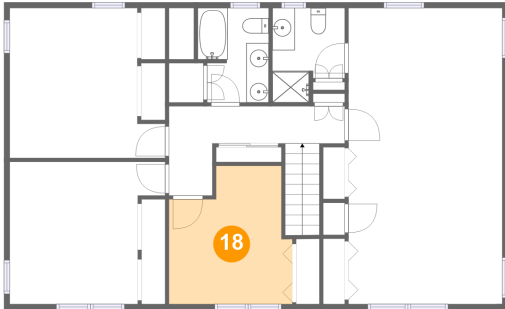

Heated: Yes
Finished: Yes
Enclosed: Yes
Contiguous:
Yes
Permitted: Yes
Wet Space: Yes
Addition: No
Conversion: No

60 Orchard Terrace, Sodus, Wayne County, New York, United States, 14551

18 Floor 3 - Bedroom