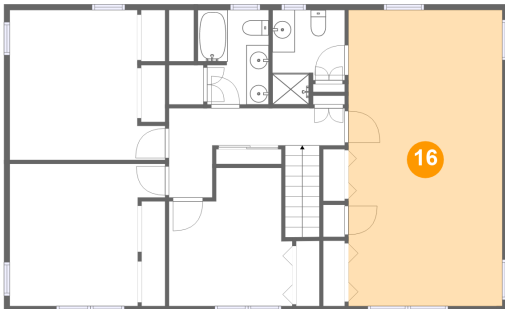

16 Floor 3 - Primary Bedroom

Dimensions: 13'8" x 26'3"
Area: 359 sq. ft
Counted as Living Area:
Yes

Heated: Yes
Finished: Yes
Enclosed: Yes
Contiguous:
Yes
Permitted: Yes
Wet Space: No
Addition: No
Conversion: No