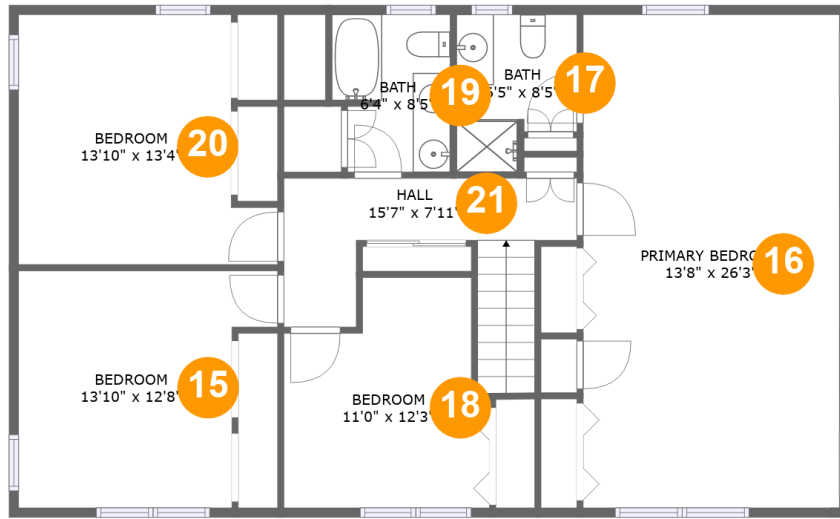

60 Orchard Terrace, Sodus, Wayne County, New York, United States, 14551

Room Dimensions

Floor 1

Total sqft: 1267

Living area: 45

#	Room name	Dimensions	Area (sqft)	Counted as Living Area
1	Room	13'9" x 21'3"	230 sq. ft	No
2	Utility	13'7" x 14'8"	194 sq. ft	No
3	Storage	18'4" x 24'0"	395 sq. ft	No
4	Basement	24'2" x 13'3"	291 sq. ft	No

60 Orchard Terrace, Sodus, Wayne County, New York, United States, 14551

Room Dimensions

Floor 2

Total sqft: 2116

Living area: 1520

#	Room name	Dimensions	Area (sqft)	Counted as Living Area
5	Office	15'11" x 15'8"	249 sq. ft	Yes
6	Dining Area	13'1" x 8'2"	107 sq. ft	Yes
7	Family Room	13'1" x 11'1"	152 sq. ft	Yes
8	Hall	8'4" x 10'3"	49 sq. ft	Yes
9	Garage	24'4" x 23'1"	562 sq. ft	No
10	Wc	5'0" x 4'4"	22 sq. ft	Yes
11	Kitchen	16'3" x 10'3"	162 sq. ft	Yes
12	Wc	6'3" x 4'0"	25 sq. ft	Yes
13	Foyer	13'1" x 14'10"	138 sq. ft	Yes
14	Living Room	14'1" x 30'2"	414 sq. ft	Yes

60 Orchard Terrace, Sodus, Wayne County, New York, United States, 14551

Room Dimensions

Floor 3

Total sqft: 1221

Living area: 1221

#	Room name	Dimensions	Area (sqft)	Counted as Living Area
15	Bedroom	13'10" x 12'8"	151 sq. ft	Yes
16	Primary Bedroom	13'8" x 26'3"	359 sq. ft	Yes
17	Bath	6'5" x 8'5"	47 sq. ft	Yes
18	Bedroom	11'0" x 12'3"	116 sq. ft	Yes
19	Bath	6'4" x 8'5"	49 sq. ft	Yes
20	Bedroom	13'10" x 13'4"	158 sq. ft	Yes
21	Hall	15'7" x 7'11"	96 sq. ft	Yes

60 Orchard Terrace, Sodus, Wayne County, New York, United States, 14551

1 Floor 1 - Room

Dimensions: 13'9" x 21'3"
Area: 230 sq. ft
Counted as Living Area: No

Heated: Yes
Finished: No
Enclosed: Yes
Contiguous: Yes
Permitted: Yes
Wet Space: No
Addition: No
Conversion: No