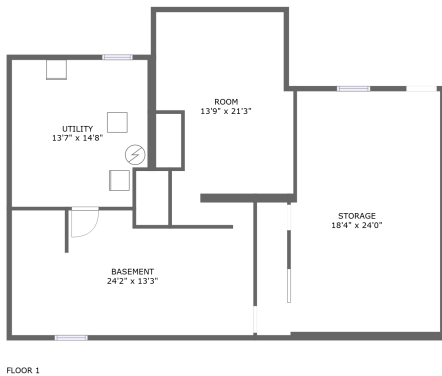

60 Orchard Terrace, Sodus, Wayne County, New York, United States, 14551

Property Summary

 **1** garages  **4** bedrooms  **2** bathrooms  **2** half baths

 **3** floors  **2,786** Gross Living Area sqft  **4,604** total sqft

60 Orchard Terrace, Sodus, Wayne County, New York, United States, 14551

Room Dimensions

Floor 1

Total sqft: 1267

Living area: 45

#	Room name	Dimensions	Area (sqft)	Counted as Living Area
1	Room	13'9" x 21'3"	230 sq. ft	No
2	Utility	13'7" x 14'8"	194 sq. ft	No
3	Storage	18'4" x 24'0"	395 sq. ft	No
4	Basement	24'2" x 13'3"	291 sq. ft	No

60 Orchard Terrace, Sodus, Wayne County, New York, United States, 14551

Room Dimensions

Floor 2

Total sqft: 2116

Living area: 1520

#	Room name	Dimensions	Area (sqft)	Counted as Living Area
5	Office	15'11" x 15'8"	249 sq. ft	Yes
6	Dining Area	13'1" x 8'2"	107 sq. ft	Yes
7	Family Room	13'1" x 11'1"	152 sq. ft	Yes
8	Hall	8'4" x 10'3"	49 sq. ft	Yes
9	Garage	24'4" x 23'1"	562 sq. ft	No
10	Wc	5'0" x 4'4"	22 sq. ft	Yes
11	Kitchen	16'3" x 10'3"	162 sq. ft	Yes
12	Wc	6'3" x 4'0"	25 sq. ft	Yes
13	Foyer	13'1" x 14'10"	138 sq. ft	Yes
14	Living Room	14'1" x 30'2"	414 sq. ft	Yes