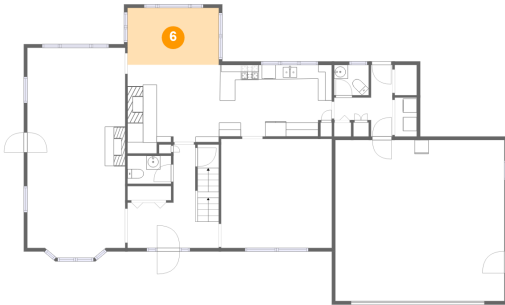

Dimensions: 24'2" x 13'3"
Area: 291 sq. ft
Counted as Living Area: No

Heated: Yes
Finished: No
Enclosed: Yes
Contiguous: Yes
Permitted: Yes
Wet Space: No
Addition: No
Conversion: No

5 Floor 2 - Office

Dimensions: 15'11" x 15'8"
Area: 249 sq. ft
Counted as Living Area: Yes

Heated: Yes
Finished: Yes
Enclosed: Yes
Contiguous: Yes
Permitted: Yes
Wet Space: No
Addition: No
Conversion: No

60 Orchard Terrace, Sodus, Wayne County, New York, United States, 14551

6 Floor 2 - Dining Area