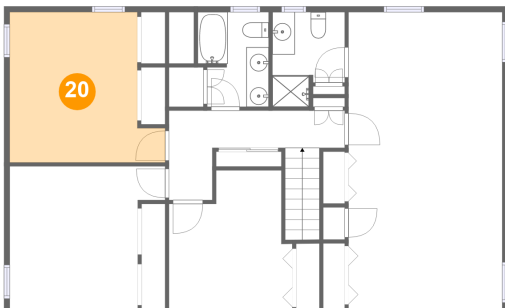

Heated: Yes
Finished: Yes
Enclosed: Yes
Contiguous:
Yes
Permitted: Yes
Wet Space: Yes
Addition: No
Conversion: No

20 Floor 3 - Bedroom

Dimensions: 13'10" x 13'4"
Area: 158 sq. ft
Counted as Living Area:
Yes