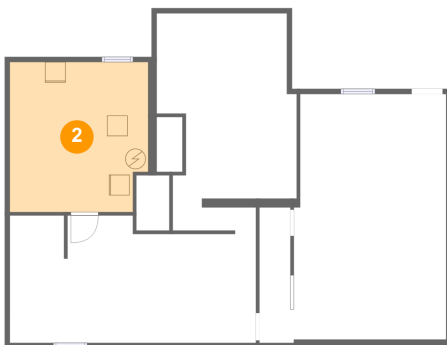

60 Orchard Terrace, Sodus, Wayne County, New York, United States, 14551

Room Dimensions

Floor 3

Total sqft: 1221

Living area: 1221

#	Room name	Dimensions	Area (sqft)	Counted as Living Area
15	Bedroom	13'10" x 12'8"	151 sq. ft	Yes
16	Primary Bedroom	13'8" x 26'3"	359 sq. ft	Yes
17	Bath	6'5" x 8'5"	47 sq. ft	Yes
18	Bedroom	11'0" x 12'3"	116 sq. ft	Yes
19	Bath	6'4" x 8'5"	49 sq. ft	Yes
20	Bedroom	13'10" x 13'4"	158 sq. ft	Yes
21	Hall	15'7" x 7'11"	96 sq. ft	Yes

60 Orchard Terrace, Sodus, Wayne County, New York, United States, 14551

1 Floor 1 - Room

Dimensions: 13'9" x 21'3"
Area: 230 sq. ft
Counted as Living Area: No

Heated: Yes
Finished: No
Enclosed: Yes
Contiguous: Yes
Permitted: Yes
Wet Space: No
Addition: No
Conversion: No

2 Floor 1 - Utility

Dimensions: 13'7" x 14'8"
Area: 194 sq. ft
Counted as Living Area: No

Heated: Yes
Finished: No
Enclosed: Yes
Contiguous: Yes
Permitted: Yes
Wet Space: No
Addition: No
Conversion: No

60 Orchard Terrace, Sodus, Wayne County, New York, United States, 14551