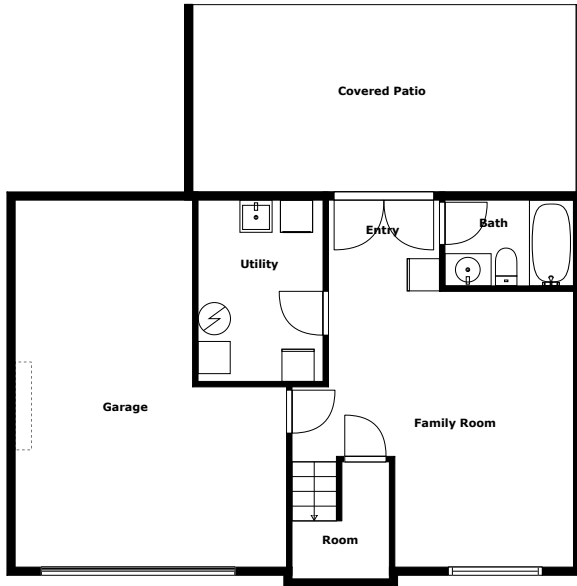

Home report

Glenwood Drive 144
Elizabeth

Highlights

1 Kitchen

2 Living room

3 Bedroom

3 Bath

19 Doors

Elizabeth Express Kitchen
Car, 0.3 mi

LifeFlight Rostraver Base,
5.1 mi

Floor plan

Floor 1

Floor 2

Measurements Are Calculated By Cubicasa Technology. Deemed Highly Reliable But Not Guaranteed.

Appendix 1: Data sheet

Outdoor - 1	Outdoor - Patio - 1	Outdoor - Patio - Covered - 1
Garage - 1	Utility - 1	Bath - 3
Entry - 2	Entry - Foyer - 1	LivingRoom - 2
LivingRoom - Family - 1	Room - 2	Room - Glass - 1
Bedroom - 3	Bedroom - Master - 1	Kitchen - 1
Hall - 1		