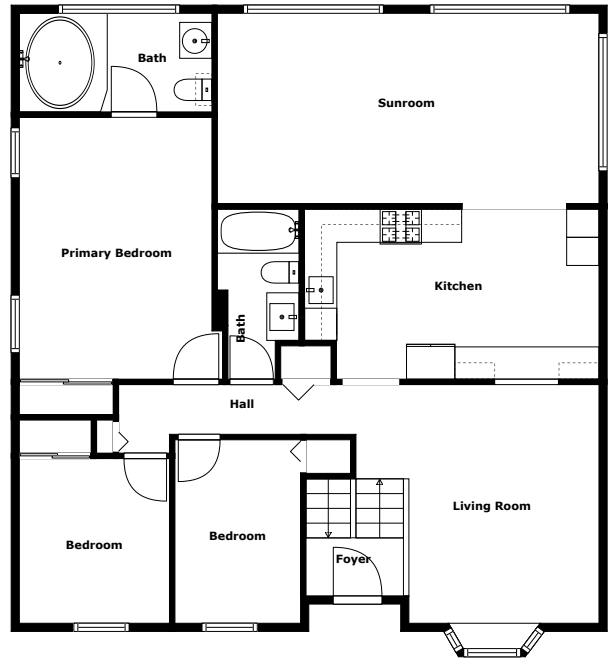

Home report

Glenwood Drive 144
Elizabeth

Highlights

1 Kitchen

2 Living room

3 Bedroom

3 Bath

19 Doors

Elizabeth Express Kitchen
Car, 0.3 mi

LifeFlight Rostraver Base,
5.1 mi

Floor plan

Floor 1

Floor 2

Measurements Are Calculated By Cubicasa Technology. Deemed Highly Reliable But Not Guaranteed.

Appendix 1: Data sheet

Outdoor - 1	Outdoor - Patio - 1	Outdoor - Patio - Covered - 1
Garage - 1	Utility - 1	Bath - 3
Entry - 2	Entry - Foyer - 1	LivingRoom - 2
LivingRoom - Family - 1	Room - 2	Room - Glass - 1
Bedroom - 3	Bedroom - Master - 1	Kitchen - 1
Hall - 1		