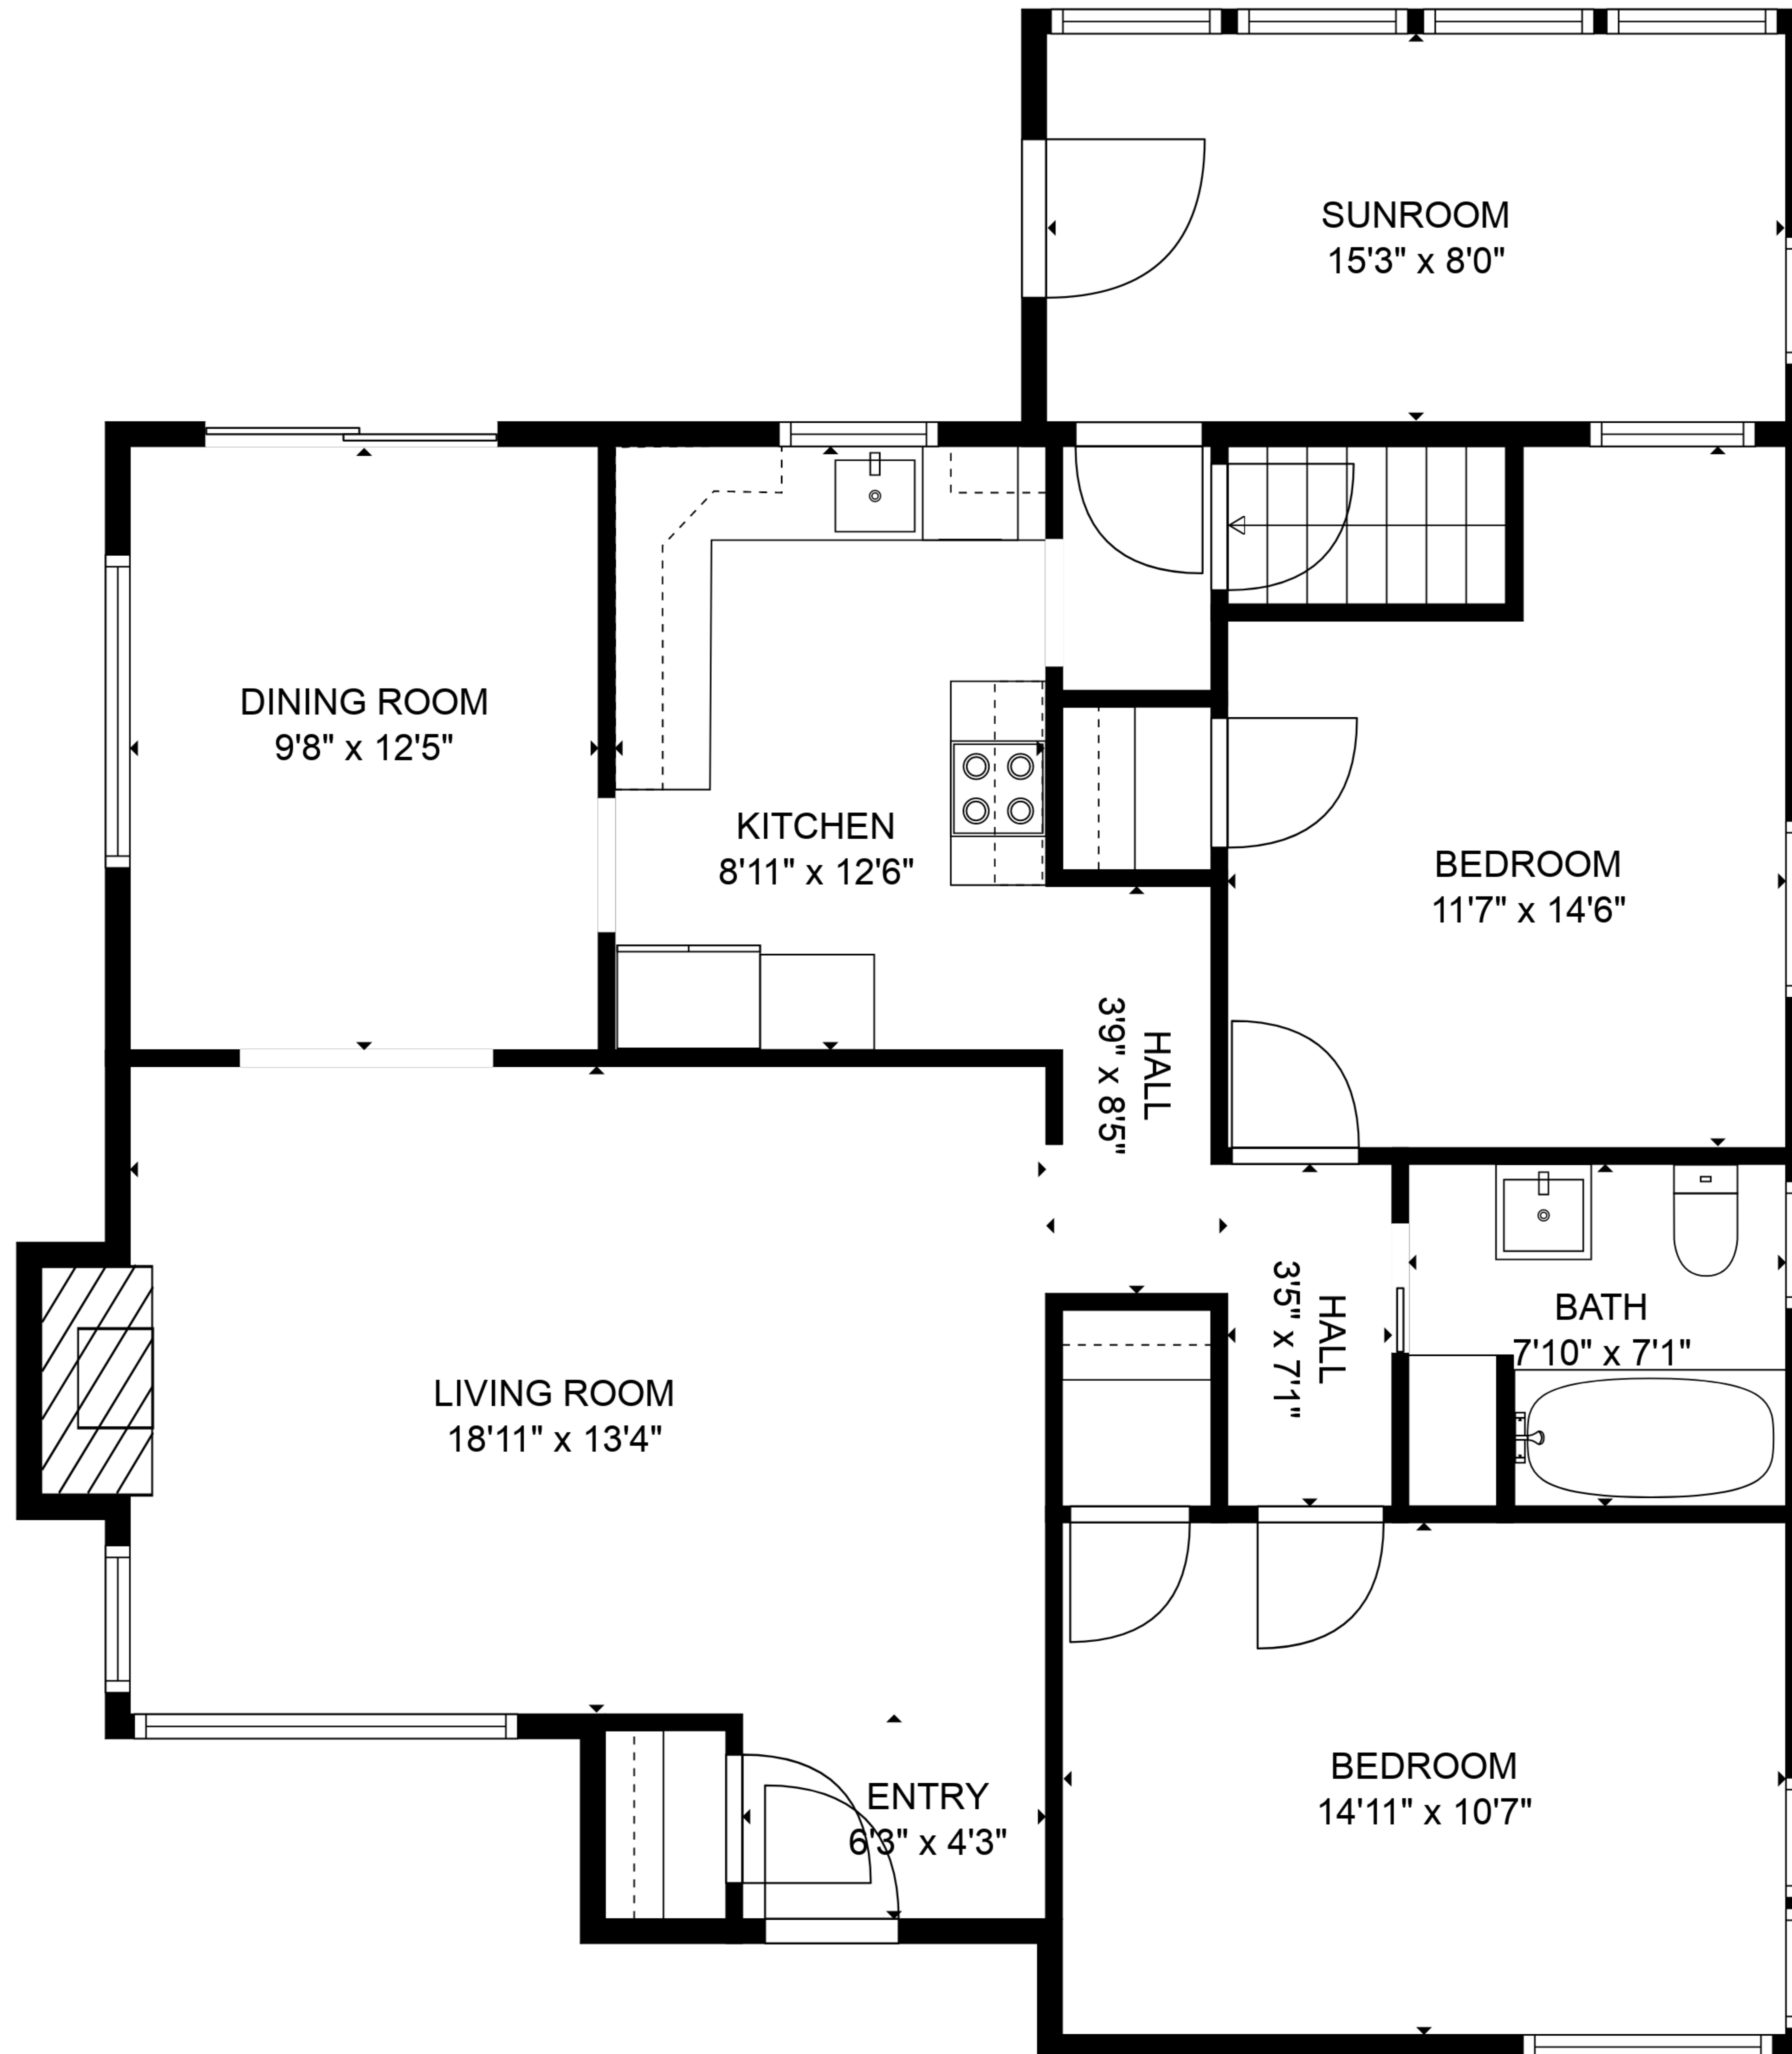

TOTAL: 2096 sq. ft  
BELOW GROUND: 933 sq. ft, MAIN LEVEL: 1163 sq. ft  
EXCLUDED AREAS: FIREPLACE: 10 sq. ft

SIZES AND DIMENSIONS ARE APPROXIMATE, ACTUAL MAY VARY.

TOTAL: 2096 sq. ft  
 BELOW GROUND: 933 sq. ft, MAIN LEVEL: 1163 sq. ft  
 EXCLUDED AREAS: FIREPLACE: 10 sq. ft

SIZES AND DIMENSIONS ARE APPROXIMATE, ACTUAL MAY VARY.

TOTAL: 2096 sq. ft  
 BELOW GROUND: 933 sq. ft, MAIN LEVEL: 1163 sq. ft  
 EXCLUDED AREAS: FIREPLACE: 10 sq. ft

SIZES AND DIMENSIONS ARE APPROXIMATE, ACTUAL MAY VARY.