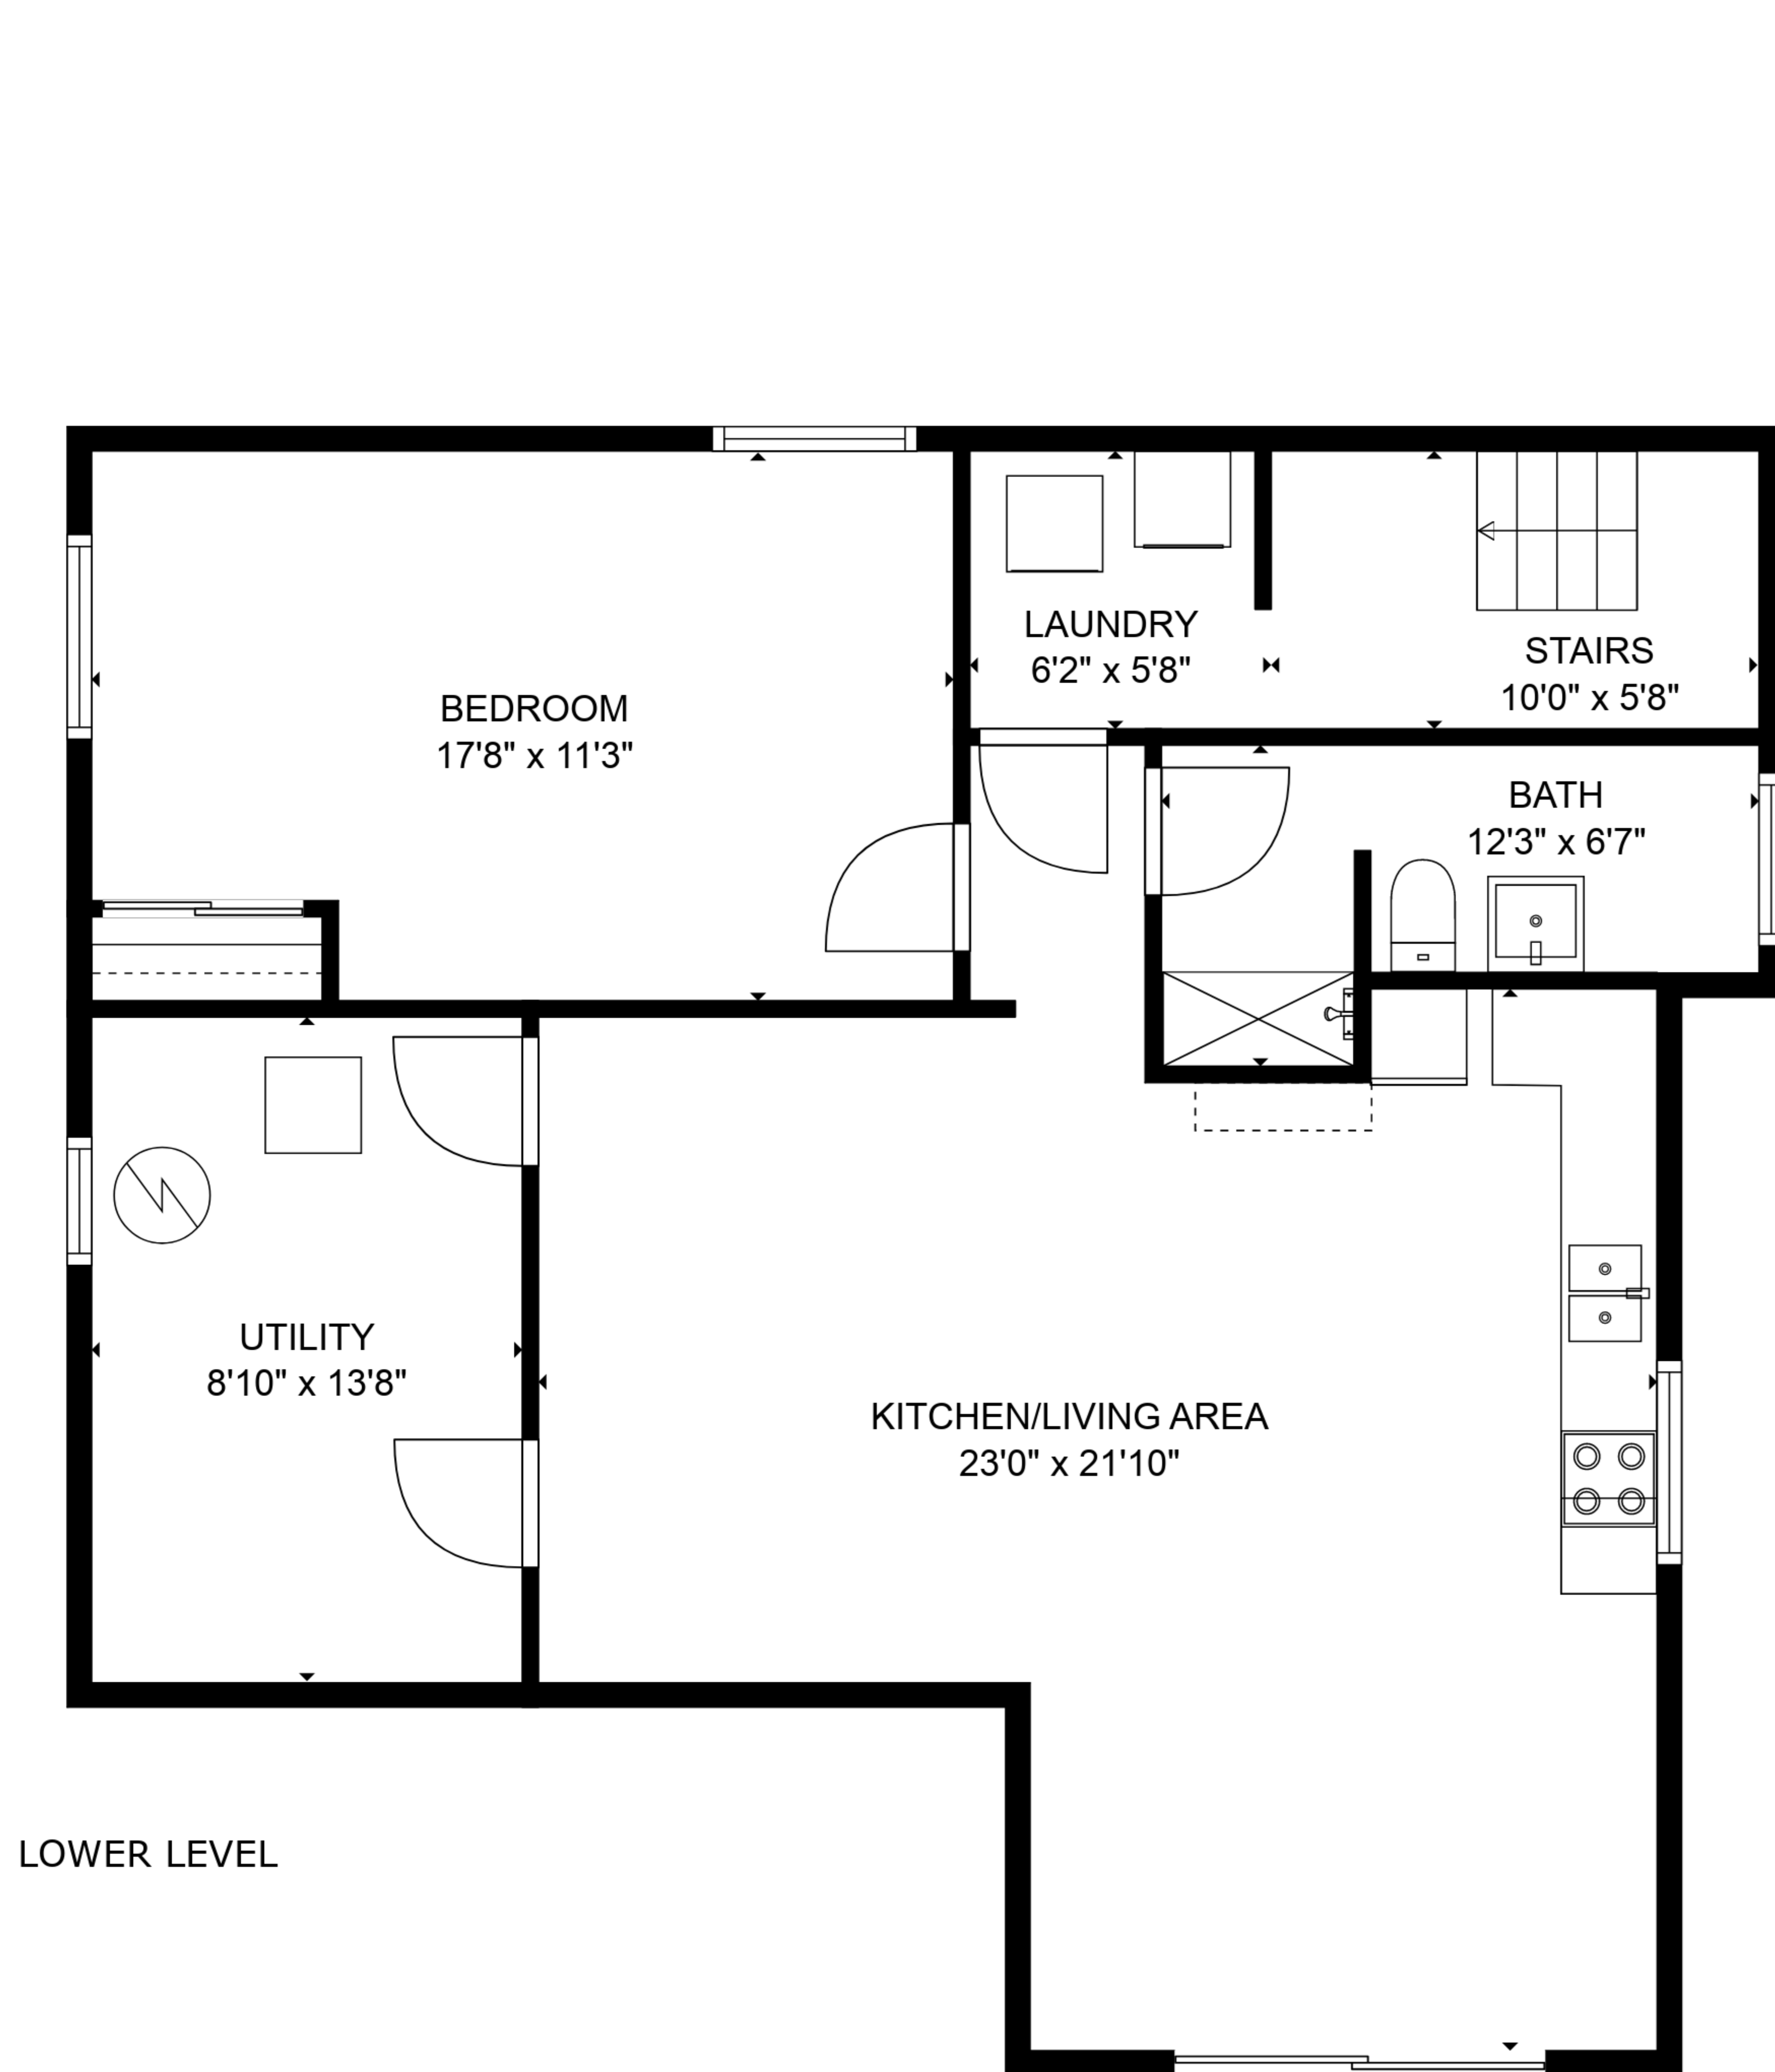

TOTAL: 2096 sq. ft  
BELOW GROUND: 933 sq. ft, MAIN LEVEL: 1163 sq. ft  
EXCLUDED AREAS: FIREPLACE: 10 sq. ft

SIZES AND DIMENSIONS ARE APPROXIMATE, ACTUAL MAY VARY.

TOTAL: 2096 sq. ft  
 BELOW GROUND: 933 sq. ft, MAIN LEVEL: 1163 sq. ft  
 EXCLUDED AREAS: FIREPLACE: 10 sq. ft

SIZES AND DIMENSIONS ARE APPROXIMATE, ACTUAL MAY VARY.

TOTAL: 2096 sq. ft  
 BELOW GROUND: 933 sq. ft, MAIN LEVEL: 1163 sq. ft  
 EXCLUDED AREAS: FIREPLACE: 10 sq. ft

SIZES AND DIMENSIONS ARE APPROXIMATE, ACTUAL MAY VARY.