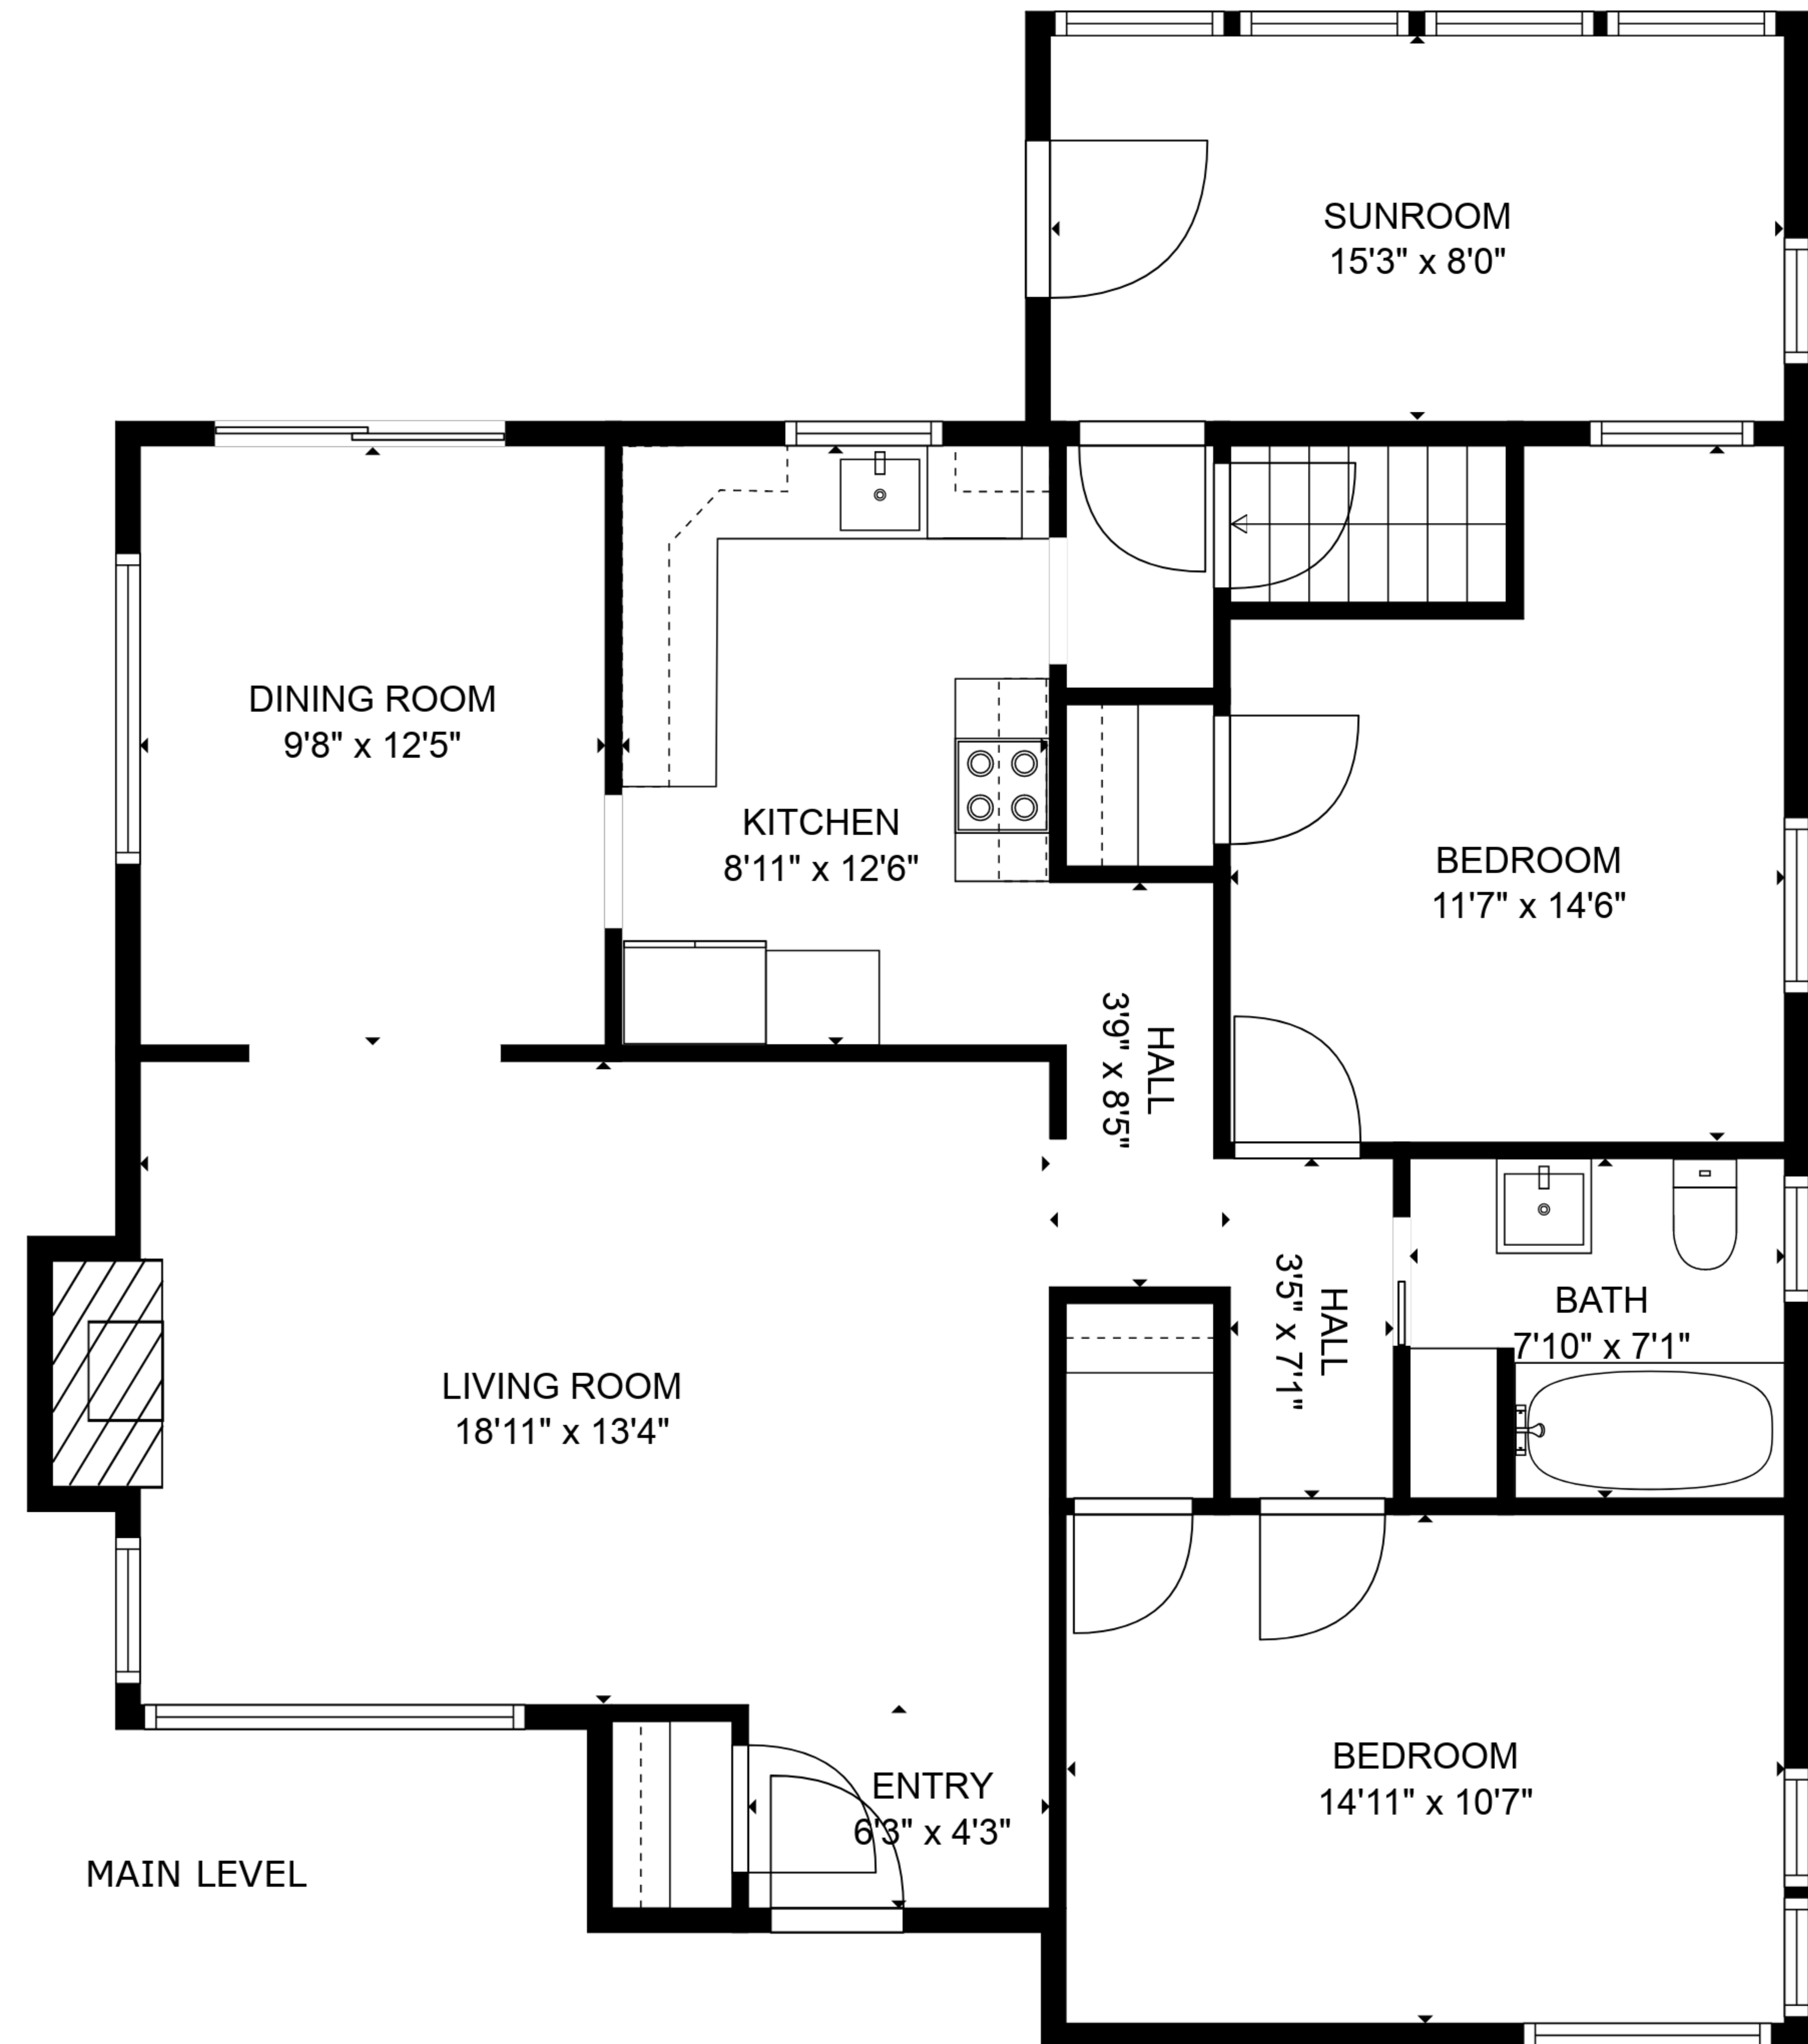

TOTAL: 2096 sq. ft  
BELOW GROUND: 933 sq. ft, MAIN LEVEL: 1163 sq. ft  
EXCLUDED AREAS: FIREPLACE: 10 sq. ft

SIZES AND DIMENSIONS ARE APPROXIMATE, ACTUAL MAY VARY.

TOTAL: 2096 sq. ft  
 BELOW GROUND: 933 sq. ft, MAIN LEVEL: 1163 sq. ft  
 EXCLUDED AREAS: FIREPLACE: 10 sq. ft

SIZES AND DIMENSIONS ARE APPROXIMATE, ACTUAL MAY VARY.

TOTAL: 2096 sq. ft  
 BELOW GROUND: 933 sq. ft, MAIN LEVEL: 1163 sq. ft  
 EXCLUDED AREAS: FIREPLACE: 10 sq. ft

SIZES AND DIMENSIONS ARE APPROXIMATE, ACTUAL MAY VARY.