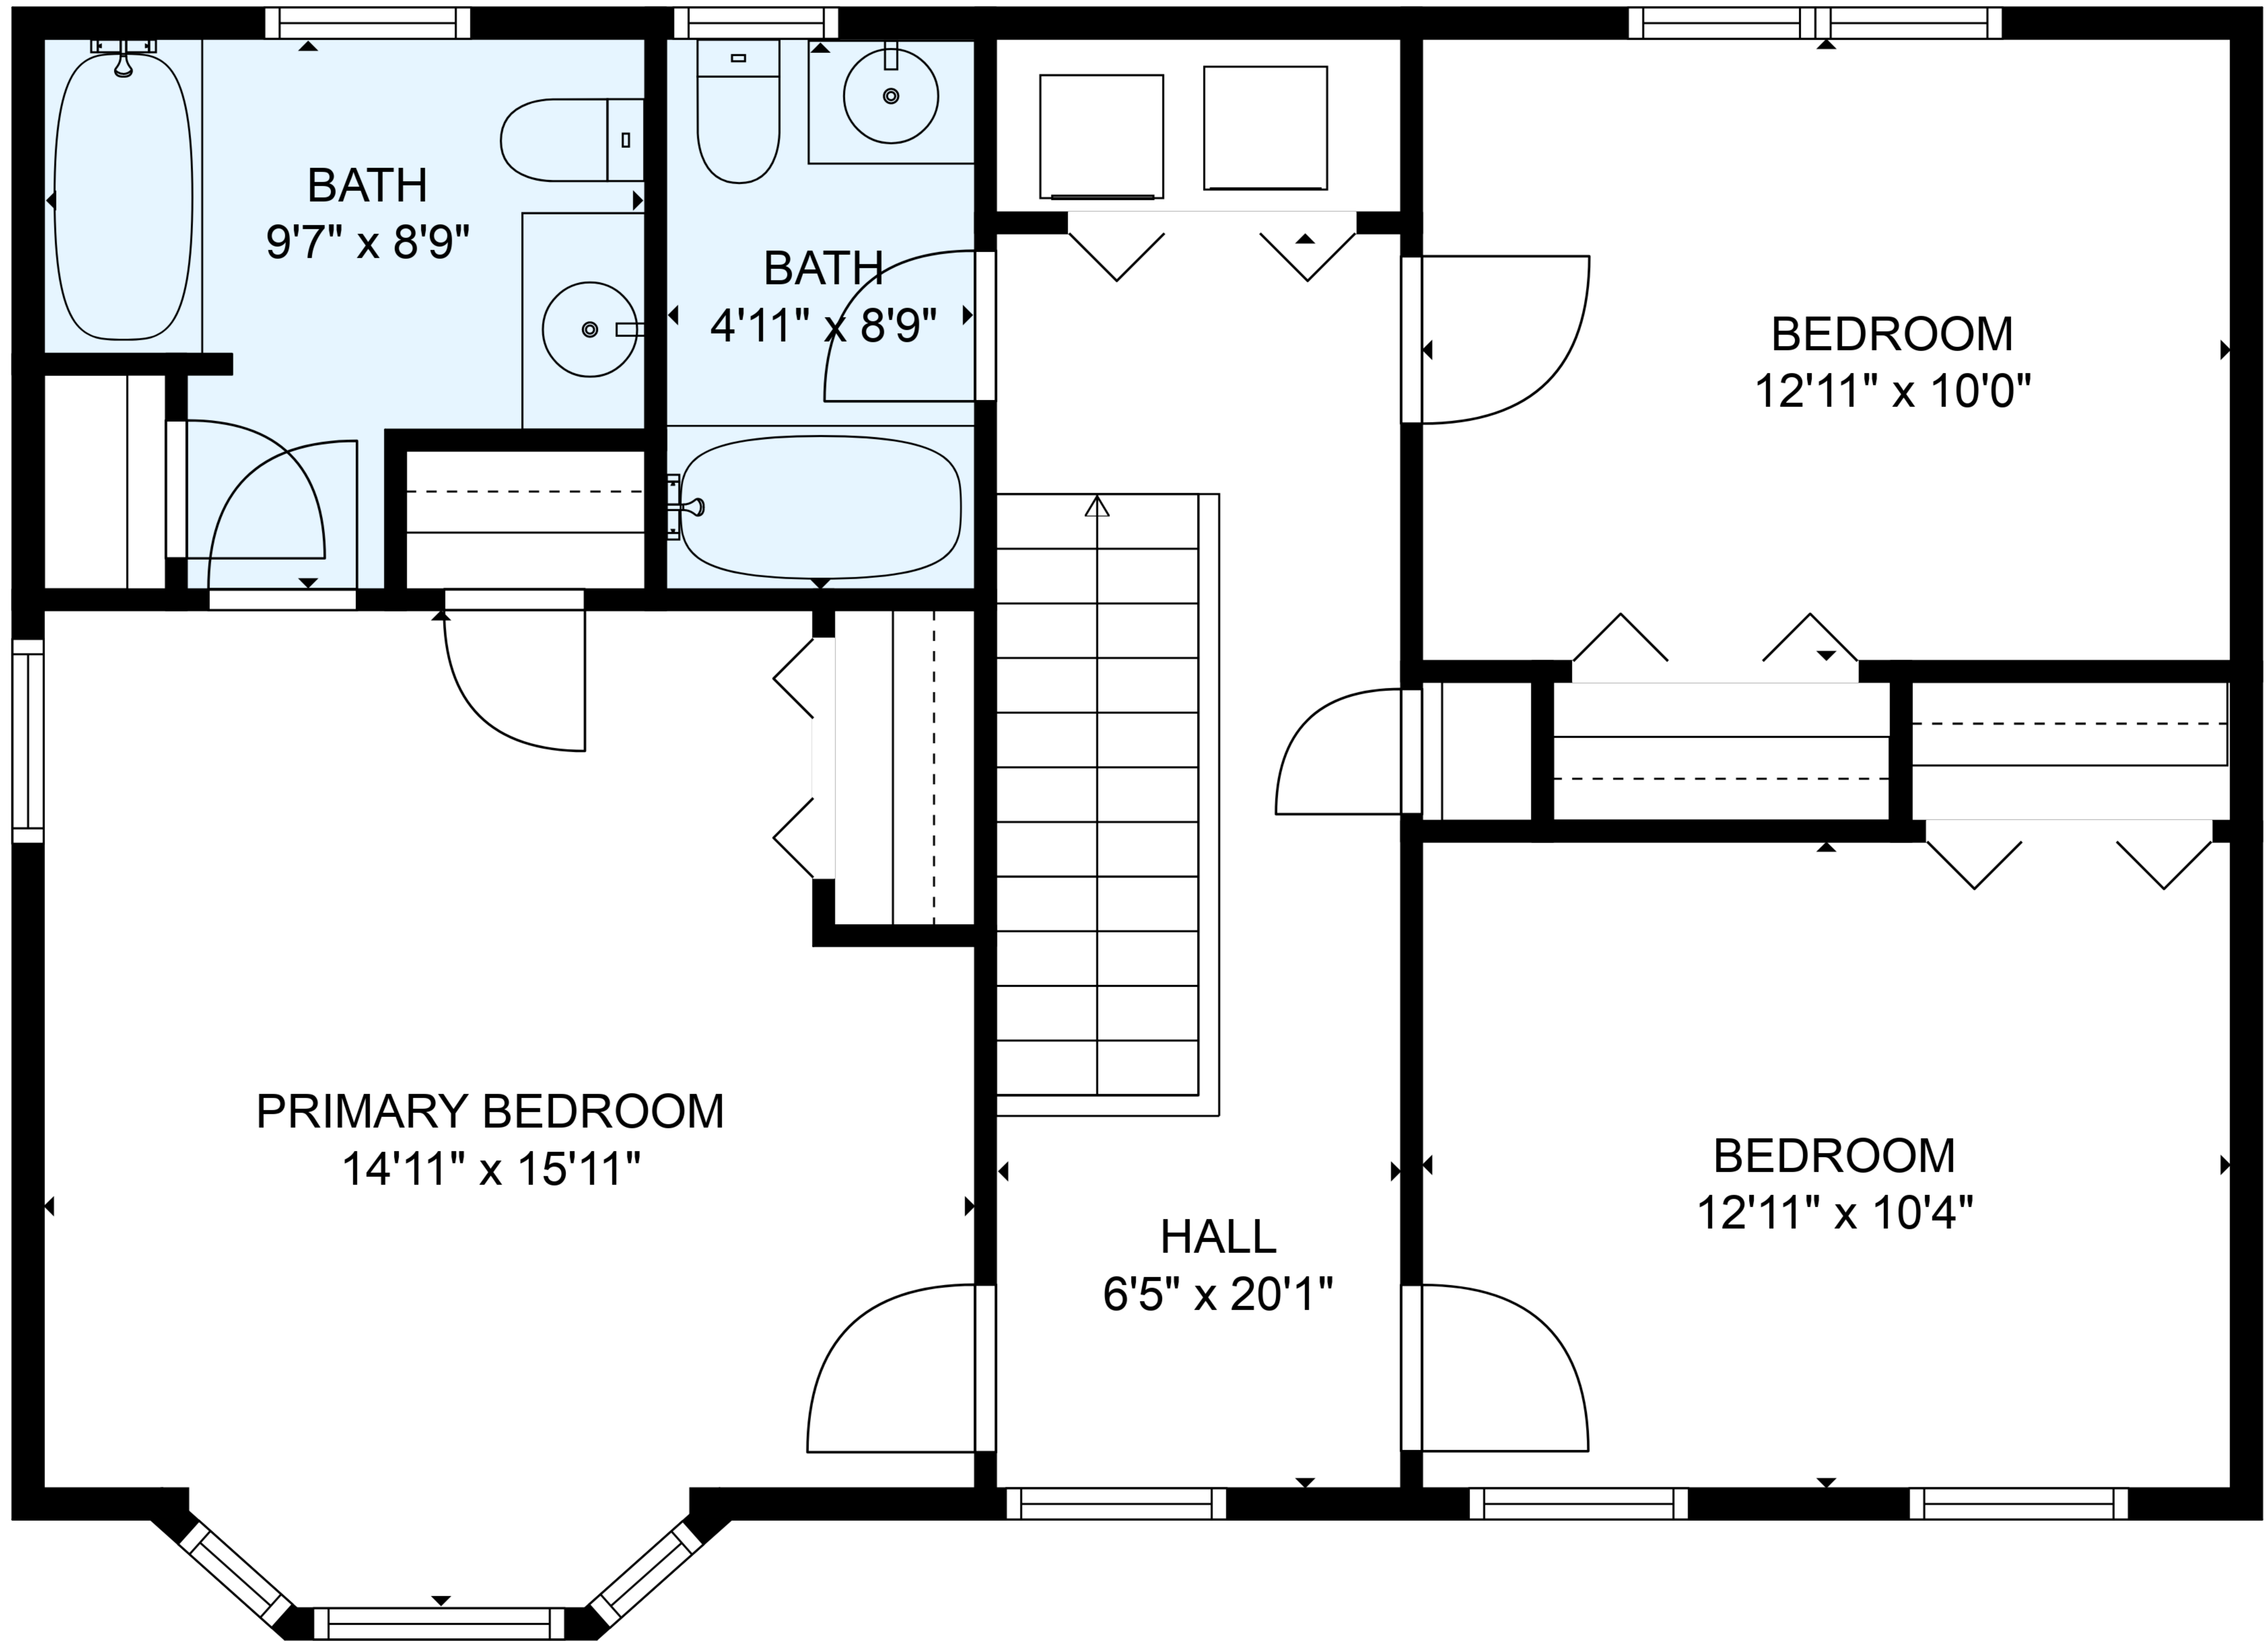

**ESTIMATED AREAS**

GLA FLOOR 1: 897 sq. ft EXCLUDED AREAS 10 sq. ft  
 GLA FLOOR 2: 886 sq. ft EXCLUDED AREAS 0 sq. ft  
 Total GLA 1783 sq. ft, total area 1793 sq. ft

**ESTIMATED AREAS**

GLA FLOOR 1: 897 sq. ft EXCLUDED AREAS 10 sq. ft  
 GLA FLOOR 2: 886 sq. ft EXCLUDED AREAS 0 sq. ft  
 Total GLA 1783 sq. ft, total area 1793 sq. ft

FLOOR 2

FLOOR 1

**ESTIMATED AREAS**

GLA FLOOR 1: 897 sq. ft EXCLUDED AREAS 10 sq. ft  
 GLA FLOOR 2: 886 sq. ft EXCLUDED AREAS 0 sq. ft  
 Total GLA 1783 sq. ft, total area 1793 sq. ft