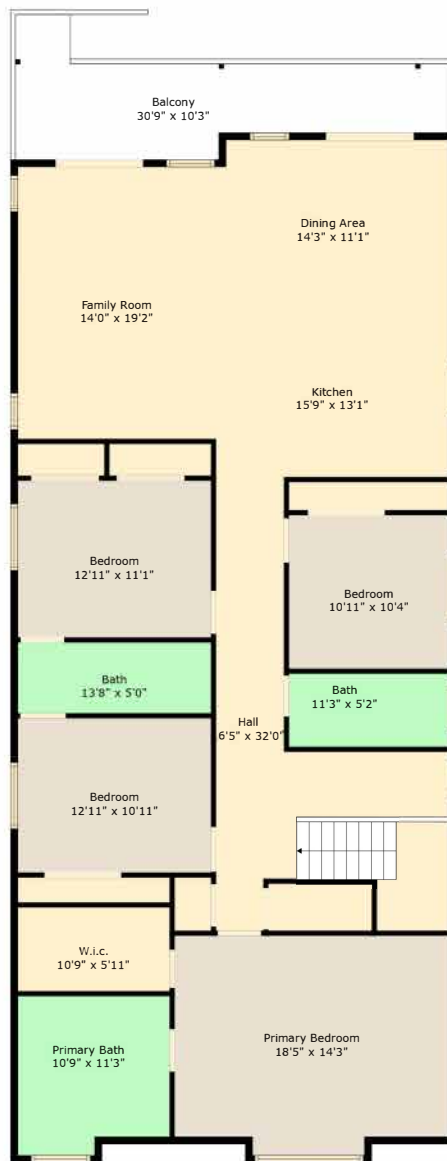

**Estimated Areas**  
 MAIN 1838 sq. ft  
 ABOVE MAIN 2232 sq. ft  
**Total 4070 sq. ft**

Sizes And Dimensions Are Approximate. Actual May Vary. E&o Insured.

Estimated Areas  
 MAIN 1838 sq. ft  
 ABOVE MAIN 2232 sq. ft  
**Total 4070 sq. ft**

Sizes And Dimensions Are Approximate. Actual May Vary. E&o Insured.

**Estimated Areas**

MAIN 1838 sq. ft

ABOVE MAIN 2232 sq. ft

**Total 4070 sq. ft**

Sizes And Dimensions Are Approximate. Actual May Vary. E&o Insured.