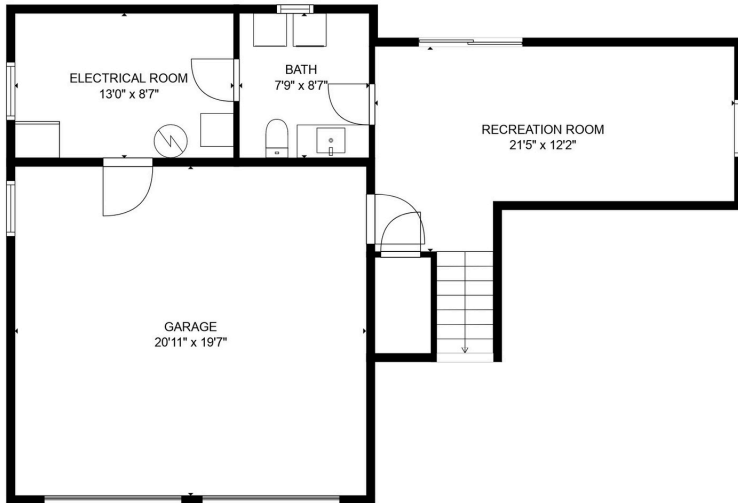

CAROLAN HOME
REALTY

Floor Plan & Measurements

16106 W 139th Street
Olathe, KS 66062

SIZES AND DIMENSIONS ARE APPROXIMATE, ACTUAL MAY VARY

FLOOR 2

FLOOR 3

FLOOR 1

Floor Plan & Measurements