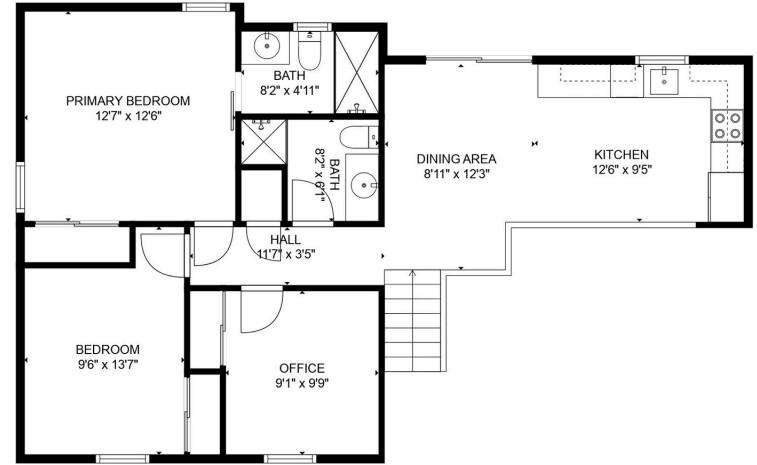

Floor Plan & Measurements

16106 W 139th Street
Olathe, KS 66062

SIZES AND DIMENSIONS ARE APPROXIMATE, ACTUAL MAY VARY

Floor Plan & Measurements

16106 W 139th Street
Olathe, KS 66062

SIZES AND DIMENSIONS ARE APPROXIMATE, ACTUAL MAY VARY

CAROLAN HOME
REALTY

Floor Plan & Measurements

16106 W 139th Street
Olathe, KS 66062

SIZES AND DIMENSIONS ARE APPROXIMATE, ACTUAL MAY VARY

FLOOR 2

FLOOR 3

FLOOR 1

Floor Plan & Measurements