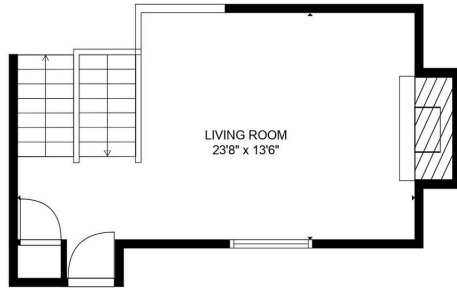

CAROLAN HOME
REALTY

Floor Plan & Measurements

16106 W 139th Street
Olathe, KS 66062

SIZES AND DIMENSIONS ARE APPROXIMATE, ACTUAL MAY VARY

FLOOR 2

FLOOR 3

FLOOR 1

Floor Plan & Measurements