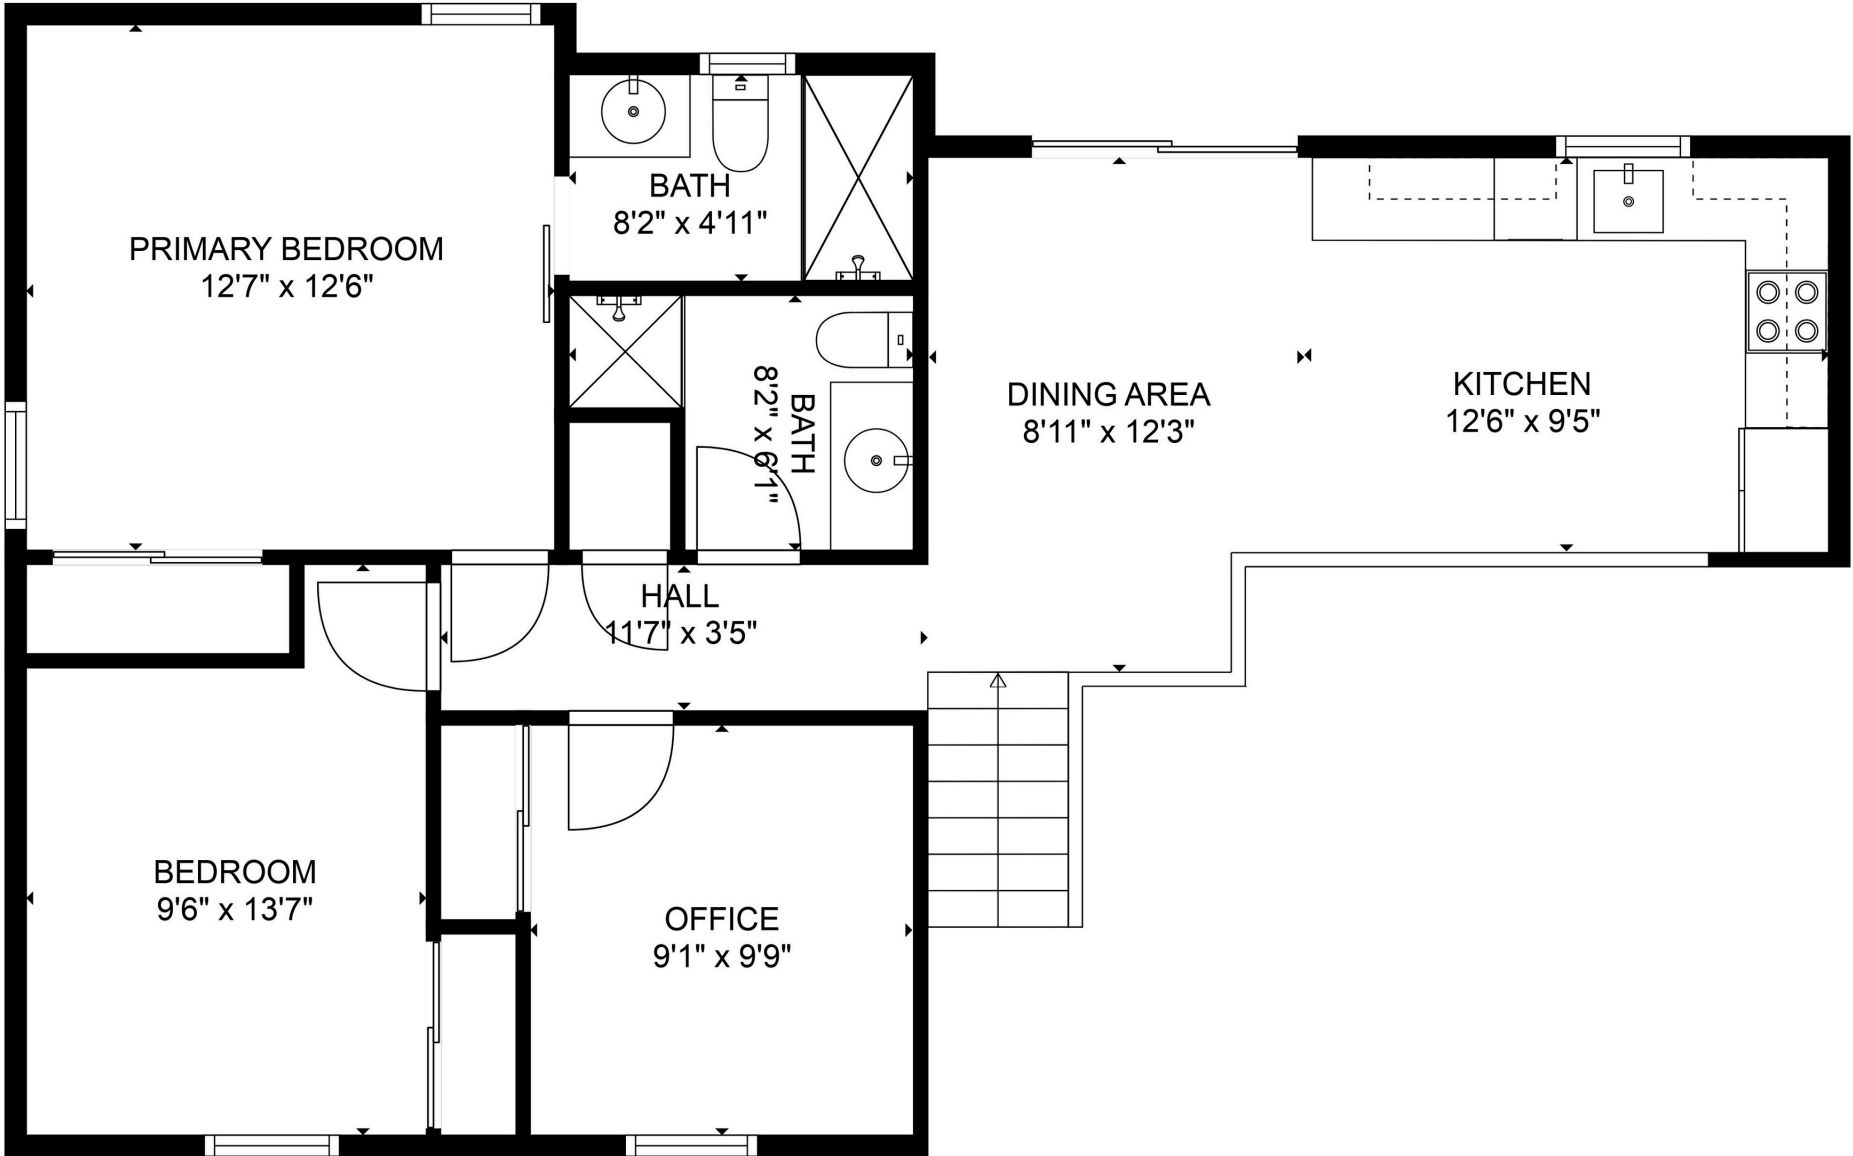

Floor Plan & Measurements

16106 W 139th Street
Olathe, KS 66062

SIZES AND DIMENSIONS ARE APPROXIMATE, ACTUAL MAY VARY

Floor Plan & Measurements

16106 W 139th Street
Olathe, KS 66062

SIZES AND DIMENSIONS ARE APPROXIMATE, ACTUAL MAY VARY

CAROLAN HOME
REALTY

Floor Plan & Measurements

16106 W 139th Street
Olathe, KS 66062

SIZES AND DIMENSIONS ARE APPROXIMATE, ACTUAL MAY VARY

FLOOR 2

FLOOR 3

FLOOR 1

Floor Plan & Measurements