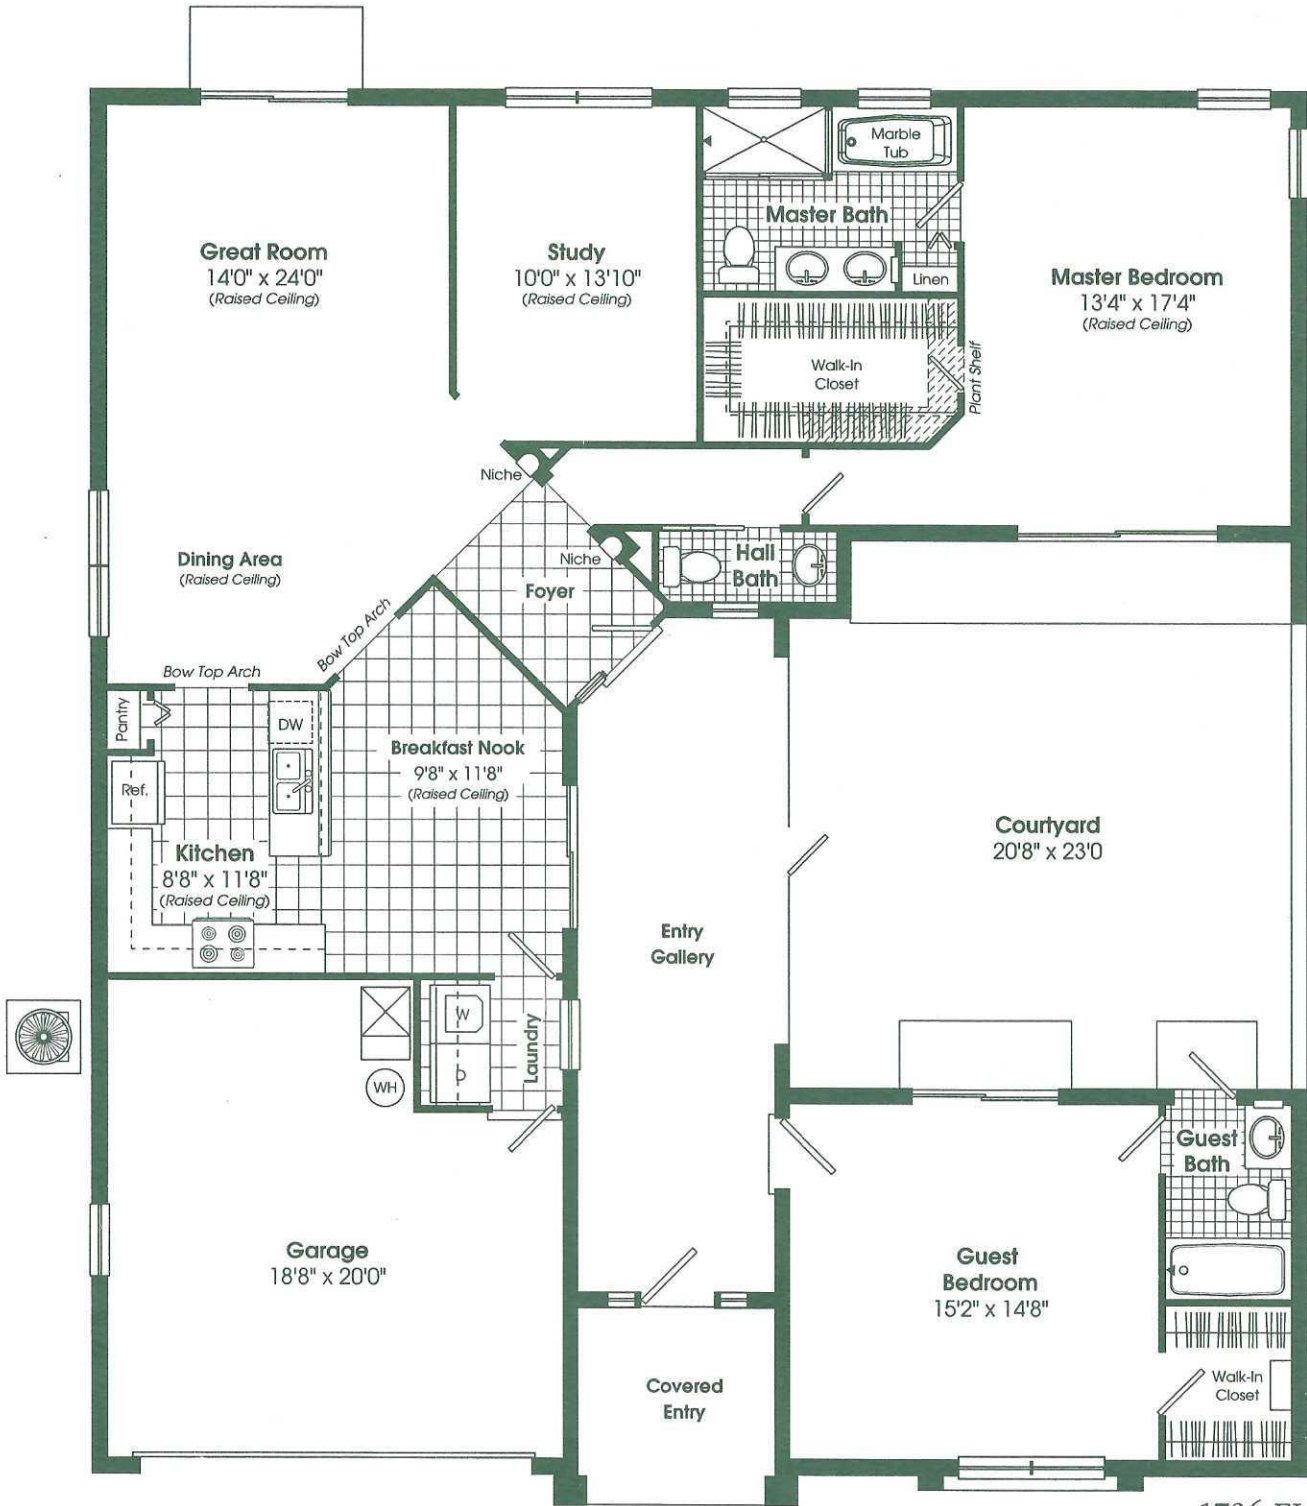

# THE KING ARTHUR SERIES

## ST. IVES

2 Bedroom, 2 1/2 Bath, Study, Great Room, 1 1/2 Car Garage

1736 EI