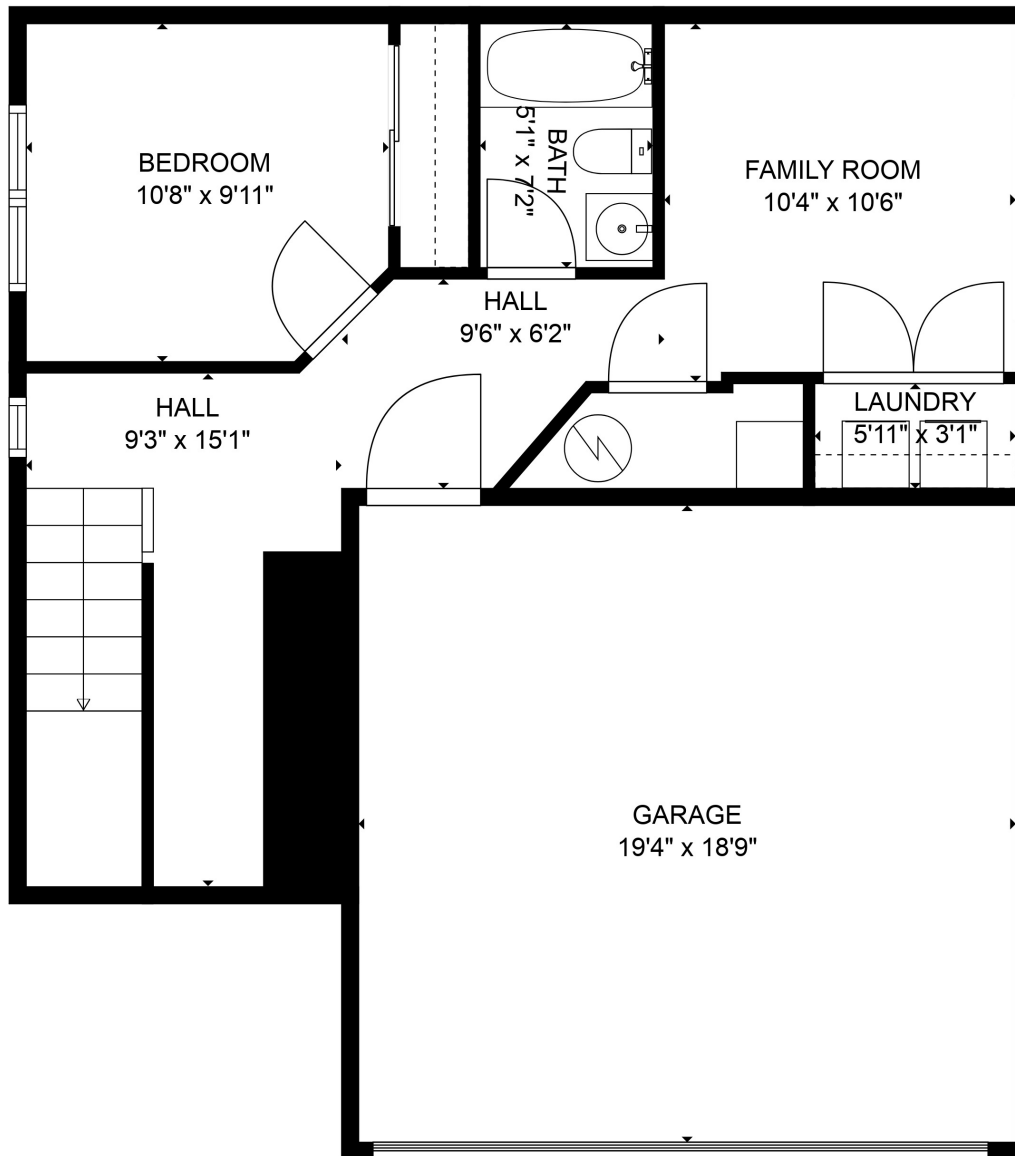

FLOOR 1

FLOOR 2

TOTAL: 1344 sq. ft
 FLOOR 1: 507 sq. ft, FLOOR 2: 837 sq. ft
 EXCLUDED AREAS: GARAGE: 362 sq. ft

SIZES AND DIMENSIONS ARE APPROXIMATE, ACTUAL MAY VARY.

TOTAL: 1344 sq. ft
 FLOOR 1: 507 sq. ft, FLOOR 2: 837 sq. ft
 EXCLUDED AREAS: GARAGE: 362 sq. ft

SIZES AND DIMENSIONS ARE APPROXIMATE, ACTUAL MAY VARY.

TOTAL: 1344 sq. ft

FLOOR 1: 507 sq. ft, FLOOR 2: 837 sq. ft

EXCLUDED AREAS: GARAGE: 362 sq. ft

SIZES AND DIMENSIONS ARE APPROXIMATE, ACTUAL MAY VARY.