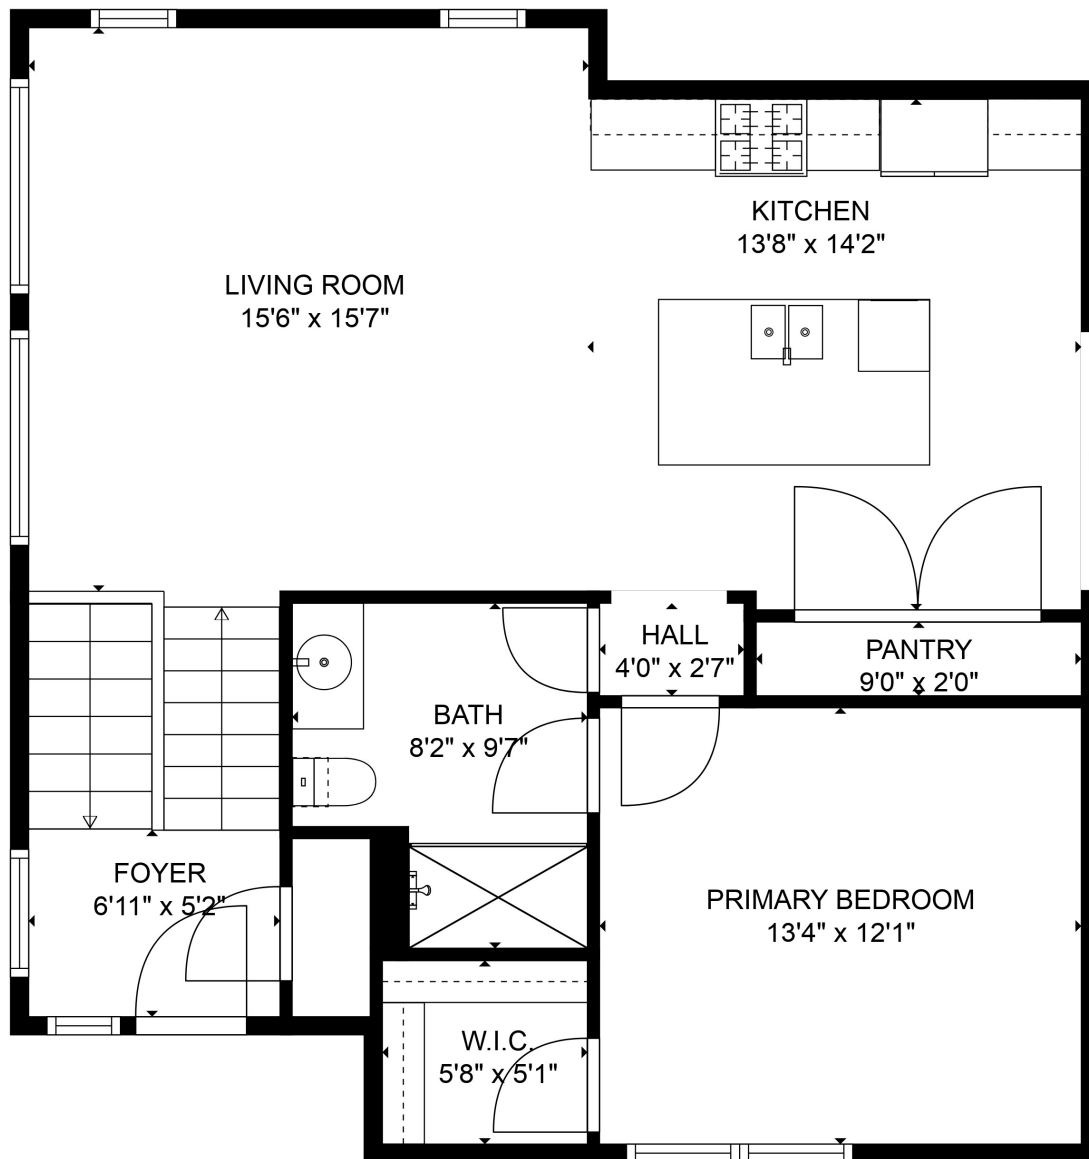

FLOOR 1

FLOOR 2

TOTAL: 1344 sq. ft
 FLOOR 1: 507 sq. ft, FLOOR 2: 837 sq. ft
 EXCLUDED AREAS: GARAGE: 362 sq. ft

SIZES AND DIMENSIONS ARE APPROXIMATE, ACTUAL MAY VARY.

TOTAL: 1344 sq. ft
 FLOOR 1: 507 sq. ft, FLOOR 2: 837 sq. ft
 EXCLUDED AREAS: GARAGE: 362 sq. ft

SIZES AND DIMENSIONS ARE APPROXIMATE, ACTUAL MAY VARY.

TOTAL: 1344 sq. ft

FLOOR 1: 507 sq. ft, FLOOR 2: 837 sq. ft

EXCLUDED AREAS: GARAGE: 362 sq. ft

SIZES AND DIMENSIONS ARE APPROXIMATE, ACTUAL MAY VARY.