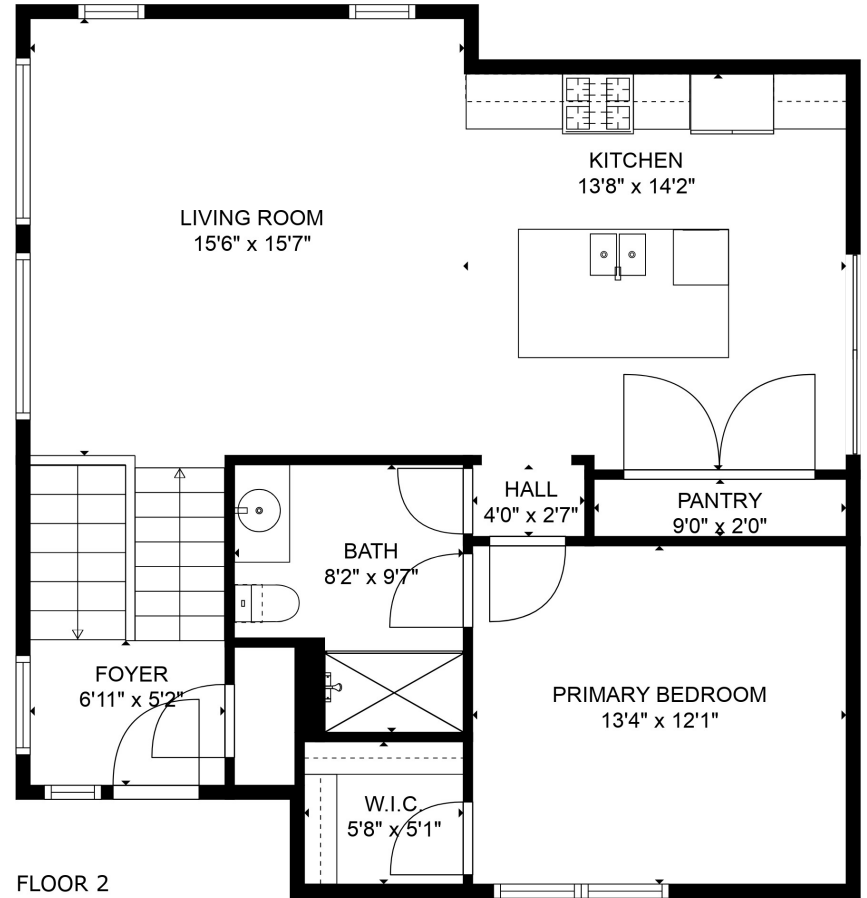

FLOOR 1

FLOOR 2

TOTAL: 1344 sq. ft
 FLOOR 1: 507 sq. ft, FLOOR 2: 837 sq. ft
 EXCLUDED AREAS: GARAGE: 362 sq. ft

SIZES AND DIMENSIONS ARE APPROXIMATE, ACTUAL MAY VARY.

TOTAL: 1344 sq. ft
 FLOOR 1: 507 sq. ft, FLOOR 2: 837 sq. ft
 EXCLUDED AREAS: GARAGE: 362 sq. ft

SIZES AND DIMENSIONS ARE APPROXIMATE, ACTUAL MAY VARY.

TOTAL: 1344 sq. ft

FLOOR 1: 507 sq. ft, FLOOR 2: 837 sq. ft

EXCLUDED AREAS: GARAGE: 362 sq. ft

SIZES AND DIMENSIONS ARE APPROXIMATE, ACTUAL MAY VARY.