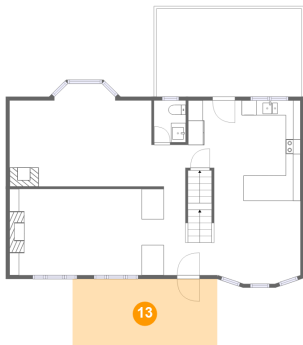

13 Floor 2 - Porch

Dimensions: 19'6" x 9'0"
Area: 176 sq. ft
Counted as Living Area: No

Heated: No
Finished: Yes
Enclosed: No
Contiguous: Yes
Permitted: Yes
Wet Space: No
Addition: No
Conversion: No