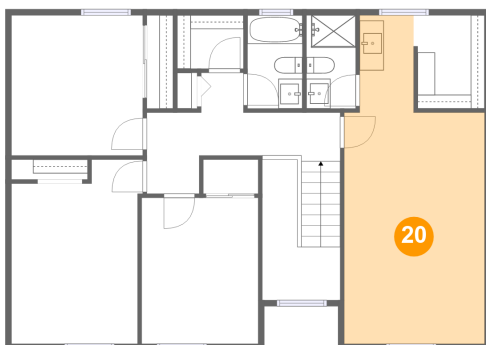

20 Floor 3 - Primary Bedroom

Dimensions: 11'7" x 27'1"
Area: 258 sq. ft
Counted as Living Area:
Yes

Heated: Yes
Finished: Yes
Enclosed: Yes
Contiguous:
Yes
Permitted: Yes
Wet Space: No
Addition: No
Conversion: No