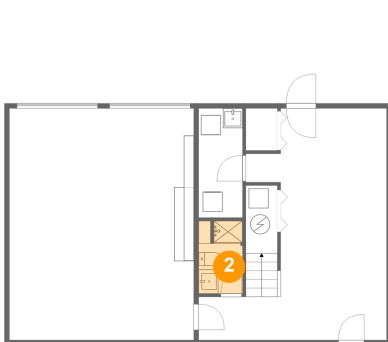

107 Edgемеade Dr, Monroeville, Pennsylvania, United States

1 Floor 1 - Porch

Dimensions: 19'1" x 9'5"
Area: 182 sq. ft
Counted as Living Area: No

Heated: No
Finished: Yes
Enclosed: No
Contiguous: Yes
Permitted: Yes
Wet Space: No
Addition: No
Conversion: No

2 Floor 1 - Bath

Dimensions: 4'5" x 7'5"
Area: 32 sq. ft
Counted as Living Area:
Yes

Heated: Yes
Finished: Yes
Enclosed: Yes
Contiguous:
Yes
Permitted: Yes
Wet Space: Yes
Addition: No
Conversion: No

107 Edgемеade Dr, Monroeville, Pennsylvania, United States