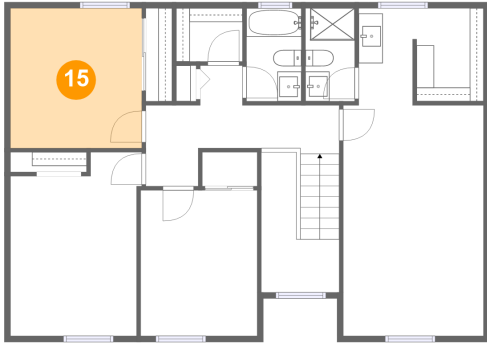

107 Edgemoade

Dr, Monroeville, Pennsylvania, United States

15 Floor 3 - Bedroom

Dimensions: 10'10" x 11'7"
Area: 126 sq. ft
Counted as Living Area:
Yes

Heated: Yes
Finished: Yes
Enclosed: Yes
Contiguous:
Yes
Permitted: Yes
Wet Space: No
Addition: No
Conversion: No