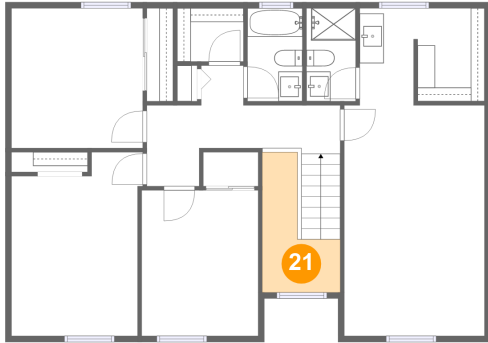

107 Edgemoade Dr, Monroeville, Pennsylvania, United States

21 Floor 3 - Open To Below

Dimensions: 6'5" x 11'7"
Area: 49 sq. ft
Counted as Living Area: No

Heated: No
Finished: No
Enclosed: No
Contiguous: Yes
Permitted: No
Wet Space: No
Addition: No
Conversion: No