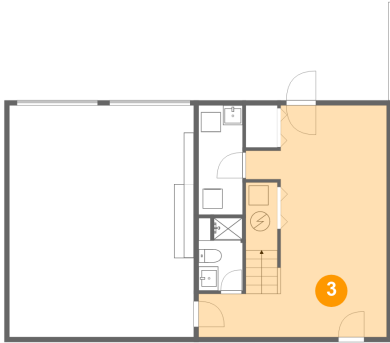

107 Edgемеade Dr, Monroeville, Pennsylvania, United States

1 Floor 1 - Porch

Dimensions: 19'1" x 9'5"
Area: 182 sq. ft
Counted as Living Area: No

Heated: No
Finished: Yes
Enclosed: No
Contiguous: Yes
Permitted: Yes
Wet Space: No
Addition: No
Conversion: No

2 Floor 1 - Bath

Dimensions: 4'5" x 7'5"
Area: 32 sq. ft
Counted as Living Area:
Yes

Heated: Yes
Finished: Yes
Enclosed: Yes
Contiguous:
Yes
Permitted: Yes
Wet Space: Yes
Addition: No
Conversion: No

107 Edgемеade Dr, Monroeville, Pennsylvania, United States

3 Floor 1 - Recreation Room

Dimensions: 19'1" x 23'6"
Area: 337 sq. ft
Counted as Living Area:
Yes

Heated: Yes
Finished: Yes
Enclosed: Yes
Contiguous:
Yes
Permitted: Yes
Wet Space: No
Addition: No
Conversion: No