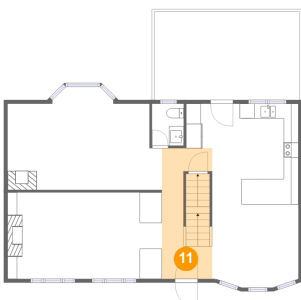

9 Floor 2 - Living Room

Dimensions: 20'10" x 11'7"
Area: 241 sq. ft
Counted as Living Area:
Yes

Heated: Yes
Finished: Yes
Enclosed: Yes
Contiguous:
Yes
Permitted: Yes
Wet Space: No
Addition: No
Conversion: No

11 Floor 2 - Foyer

Dimensions: 6'9" x 17'7"
Area: 113 sq. ft
Counted as Living Area:
Yes

Heated: Yes
Finished: Yes
Enclosed: Yes
Contiguous:
Yes
Permitted: Yes
Wet Space: No
Addition: No
Conversion: No

107 Edgемеade Dr, Monroeville, Pennsylvania, United States