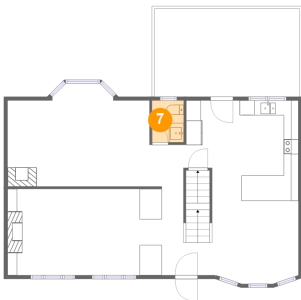

7 Floor 2 - Wc

Dimensions: 4'3" x 5'8"
Area: 24 sq. ft
Counted as Living Area:
Yes

Heated: Yes
Finished: Yes
Enclosed: Yes
Contiguous:
Yes
Permitted: Yes
Wet Space: Yes
Addition: No
Conversion: No