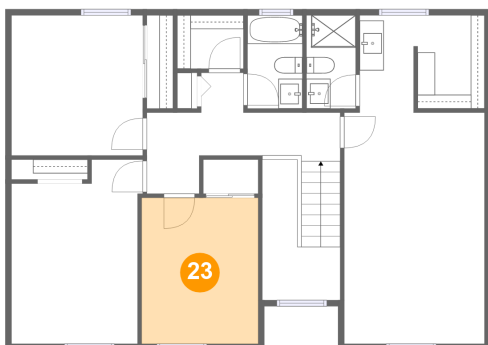

21 Floor 3 - Open To Below

Dimensions: 6'5" x 11'7"
Area: 49 sq. ft
Counted as Living Area: No

Heated: No
Finished: No
Enclosed: No
Contiguous: Yes
Permitted: No
Wet Space: No
Addition: No
Conversion: No

22 Floor 3 - W.i.c.

Dimensions: 5'6" x 4'5"
Area: 24 sq. ft
Counted as Living Area:
Yes

Heated: Yes
Finished: Yes
Enclosed: Yes
Contiguous:
Yes
Permitted: Yes
Wet Space: No
Addition: No
Conversion: No

23 Floor 3 - Bedroom