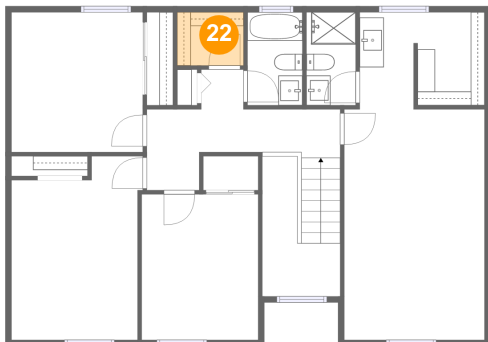

22 Floor 3 - W.i.c.

Dimensions: 5'6" x 4'5"
Area: 24 sq. ft
Counted as Living Area:
Yes

Heated: Yes
Finished: Yes
Enclosed: Yes
Contiguous:
Yes
Permitted: Yes
Wet Space: No
Addition: No
Conversion: No