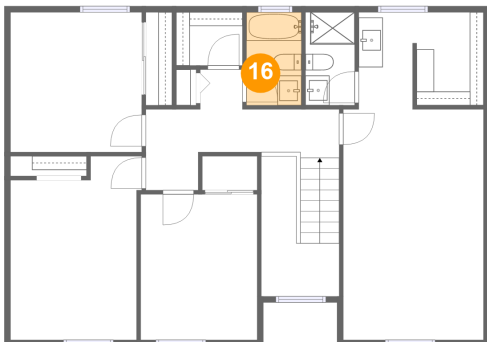

16 Floor 3 - Bath

Dimensions: 4'7" x 7'8"
Area: 35 sq. ft
Counted as Living Area:
Yes

Heated: Yes
Finished: Yes
Enclosed: Yes
Contiguous:
Yes
Permitted: Yes
Wet Space: Yes
Addition: No
Conversion: No