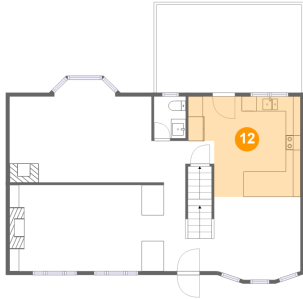

11 Floor 2 - Foyer

Dimensions: 6'9" x 17'7"
Area: 113 sq. ft
Counted as Living Area:
Yes

Heated: Yes
Finished: Yes
Enclosed: Yes
Contiguous:
Yes
Permitted: Yes
Wet Space: No
Addition: No
Conversion: No

107 Edgемеade Dr, Monroeville, Pennsylvania, United States

12 Floor 2 - Kitchen

Dimensions: 15'2" x 13'6"
Area: 178 sq. ft
Counted as Living Area:
Yes

Heated: Yes
Finished: Yes
Enclosed: Yes
Contiguous:
Yes
Permitted: Yes
Wet Space: No
Addition: No
Conversion: No