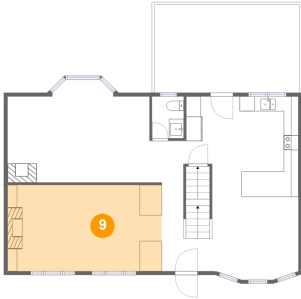

107 Edgемеade Dr, Monroeville, Pennsylvania, United States

9 Floor 2 - Living Room

Dimensions: 20'10" x 11'7"
Area: 241 sq. ft
Counted as Living Area:
Yes

Heated: Yes
Finished: Yes
Enclosed: Yes
Contiguous:
Yes
Permitted: Yes
Wet Space: No
Addition: No
Conversion: No