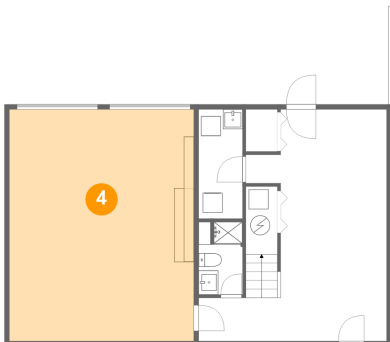

4 Floor 1 - Garage

Dimensions: 18'8" x 23'6"
Area: 441 sq. ft
Counted as Living Area: No

Heated: No
Finished: No
Enclosed: Yes
Contiguous: Yes
Permitted: Yes
Wet Space: No
Addition: No
Conversion: No