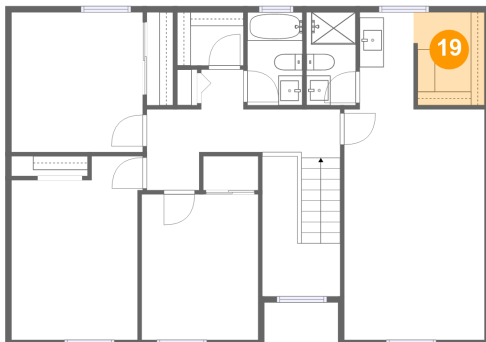

19 Floor 3 - W.i.c.

Dimensions: 5'11" x 7'8"
Area: 44 sq. ft
Counted as Living Area:
Yes

Heated: Yes
Finished: Yes
Enclosed: Yes
Contiguous:
Yes
Permitted: Yes
Wet Space: No
Addition: No
Conversion: No