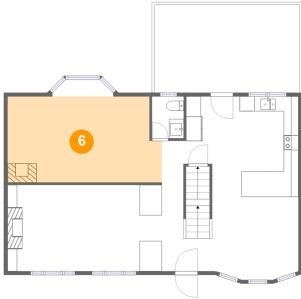

107 Edgемеade Dr, Monroeville, Pennsylvania, United States

6 Floor 2 - Family Room

Dimensions: 20'9" x 11'7"
Area: 231 sq. ft
Counted as Living Area:
Yes

Heated: Yes
Finished: Yes
Enclosed: Yes
Contiguous:
Yes
Permitted: Yes
Wet Space: No
Addition: No
Conversion: No