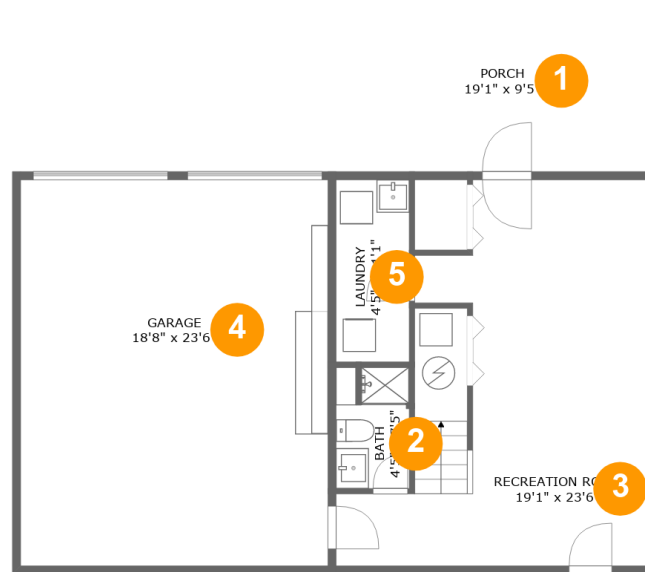

107 Edgемеade Dr, Monroeville, Pennsylvania, United States

Property Summary

 **1** garages  **4** bedrooms  **3** bathrooms  **1** half baths

 **3** floors  **2,544** Gross Living Area sqft  **3,676** total sqft

107 Edgемеade Dr, Monroeville, Pennsylvania, United States

Room Dimensions

Floor 1

Total sqft: 1147

Living area: 493

#	Room name	Dimensions	Area (sqft)	Counted as Living Area
1	Porch	19'1" x 9'5"	182 sq. ft	No
2	Bath	4'5" x 7'5"	32 sq. ft	Yes
3	Recreation Room	19'1" x 23'6"	337 sq. ft	Yes
4	Garage	18'8" x 23'6"	441 sq. ft	No
5	Laundry	4'5" x 11'1"	49 sq. ft	Yes

107 Edgемеade

Dr, Monroeville, Pennsylvania, United States

Room Dimensions

Floor 2

Total sqft: 1420

Living area: 995

#	Room name	Dimensions	Area (sqft)	Counted as Living Area
6	Family Room	20'9" x 11'7"	231 sq. ft	Yes
7	Wc	4'3" x 5'8"	24 sq. ft	Yes
8	Dining Area	11'8" x 11'2"	125 sq. ft	Yes
9	Living Room	20'10" x 11'7"	241 sq. ft	Yes
10	Balcony	19'7" x 11'10"	232 sq. ft	No
11	Foyer	6'9" x 17'7"	113 sq. ft	Yes
12	Kitchen	15'2" x 13'6"	178 sq. ft	Yes
13	Porch	19'6" x 9'0"	176 sq. ft	No

107 Edgемеade Dr, Monroeville, Pennsylvania, United States

1 Floor 1 - Porch

Dimensions: 19'1" x 9'5"
Area: 182 sq. ft
Counted as Living Area: No

Heated: No
Finished: Yes
Enclosed: No
Contiguous: Yes
Permitted: Yes
Wet Space: No
Addition: No
Conversion: No