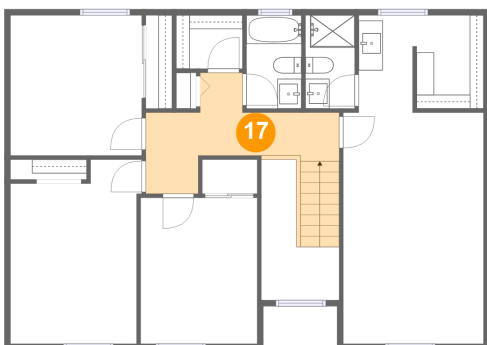

Dimensions: 4'1" x 7'8"
Area: 31 sq. ft
Counted as Living Area:
Yes

Heated: Yes
Finished: Yes
Enclosed: Yes
Contiguous:
Yes
Permitted: Yes
Wet Space: Yes
Addition: No
Conversion: No

107 Edgemoade

Dr, Monroeville, Pennsylvania, United States

15 Floor 3 - Bedroom

Dimensions: 10'10" x 11'7"
Area: 126 sq. ft
Counted as Living Area:
Yes

Heated: Yes
Finished: Yes
Enclosed: Yes
Contiguous:
Yes
Permitted: Yes
Wet Space: No
Addition: No
Conversion: No

Dimensions: 16'0" x 4'6"
Area: 110 sq. ft
Counted as Living Area:
Yes

Heated: Yes
Finished: Yes
Enclosed: Yes
Contiguous:
Yes
Permitted: Yes
Wet Space: No
Addition: No
Conversion: No

107 Edgemoade Dr, Monroeville, Pennsylvania, United States