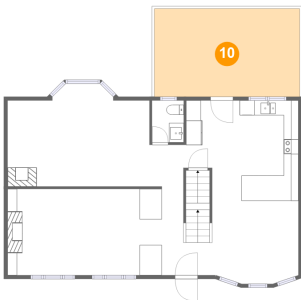

10 Floor 2 - Balcony

Dimensions: 19'7" x 11'10"
Area: 232 sq. ft
Counted as Living Area: No

Heated: No
Finished: Yes
Enclosed: No
Contiguous: Yes
Permitted: Yes
Wet Space: No
Addition: No
Conversion: No