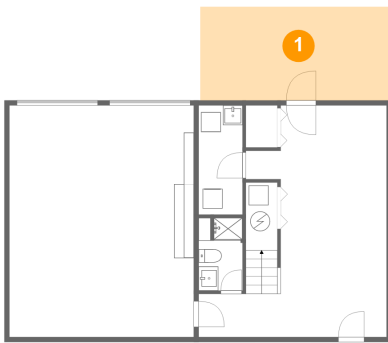

107 Edgемеade

Dr, Monroeville, Pennsylvania, United States

Room Dimensions

Floor 2

Total sqft: 1420

Living area: 995

#	Room name	Dimensions	Area (sqft)	Counted as Living Area
6	Family Room	20'9" x 11'7"	231 sq. ft	Yes
7	Wc	4'3" x 5'8"	24 sq. ft	Yes
8	Dining Area	11'8" x 11'2"	125 sq. ft	Yes
9	Living Room	20'10" x 11'7"	241 sq. ft	Yes
10	Balcony	19'7" x 11'10"	232 sq. ft	No
11	Foyer	6'9" x 17'7"	113 sq. ft	Yes
12	Kitchen	15'2" x 13'6"	178 sq. ft	Yes
13	Porch	19'6" x 9'0"	176 sq. ft	No

107 Edgemoade Dr, Monroeville, Pennsylvania, United States

Room Dimensions

Floor 3

Total sqft: 1109

Living area: 1056

#	Room name	Dimensions	Area (sqft)	Counted as Living Area
14	Bath	4'1" x 7'8"	31 sq. ft	Yes
15	Bedroom	10'10" x 11'7"	126 sq. ft	Yes
16	Bath	4'7" x 7'8"	35 sq. ft	Yes
17	Hall	16'0" x 4'6"	110 sq. ft	Yes
18	Bedroom	10'11" x 15'3"	147 sq. ft	Yes
19	W.i.c.	5'11" x 7'8"	44 sq. ft	Yes
20	Primary Bedroom	11'7" x 27'1"	258 sq. ft	Yes
21	Open To Below	6'5" x 11'7"	49 sq. ft	No
22	W.i.c.	5'6" x 4'5"	24 sq. ft	Yes
23	Bedroom	9'7" x 12'1"	117 sq. ft	Yes

107 Edgемеade Dr, Monroeville, Pennsylvania, United States

1 Floor 1 - Porch

Dimensions: 19'1" x 9'5"
Area: 182 sq. ft
Counted as Living Area: No

Heated: No
Finished: Yes
Enclosed: No
Contiguous: Yes
Permitted: Yes
Wet Space: No
Addition: No
Conversion: No