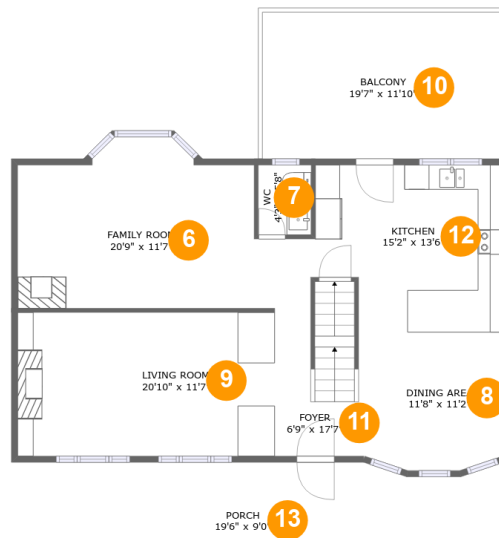

107 Edgемеade Dr, Monroeville, Pennsylvania, United States

Room Dimensions

Floor 1

Total sqft: 1147

Living area: 493

#	Room name	Dimensions	Area (sqft)	Counted as Living Area
1	Porch	19'1" x 9'5"	182 sq. ft	No
2	Bath	4'5" x 7'5"	32 sq. ft	Yes
3	Recreation Room	19'1" x 23'6"	337 sq. ft	Yes
4	Garage	18'8" x 23'6"	441 sq. ft	No
5	Laundry	4'5" x 11'1"	49 sq. ft	Yes

107 Edgемеade

Dr, Monroeville, Pennsylvania, United States

Room Dimensions

Floor 2

Total sqft: 1420

Living area: 995

#	Room name	Dimensions	Area (sqft)	Counted as Living Area
6	Family Room	20'9" x 11'7"	231 sq. ft	Yes
7	Wc	4'3" x 5'8"	24 sq. ft	Yes
8	Dining Area	11'8" x 11'2"	125 sq. ft	Yes
9	Living Room	20'10" x 11'7"	241 sq. ft	Yes
10	Balcony	19'7" x 11'10"	232 sq. ft	No
11	Foyer	6'9" x 17'7"	113 sq. ft	Yes
12	Kitchen	15'2" x 13'6"	178 sq. ft	Yes
13	Porch	19'6" x 9'0"	176 sq. ft	No

107 Edgemoade Dr, Monroeville, Pennsylvania, United States

Room Dimensions

Floor 3

Total sqft: 1109

Living area: 1056

#	Room name	Dimensions	Area (sqft)	Counted as Living Area
14	Bath	4'1" x 7'8"	31 sq. ft	Yes
15	Bedroom	10'10" x 11'7"	126 sq. ft	Yes
16	Bath	4'7" x 7'8"	35 sq. ft	Yes
17	Hall	16'0" x 4'6"	110 sq. ft	Yes
18	Bedroom	10'11" x 15'3"	147 sq. ft	Yes
19	W.i.c.	5'11" x 7'8"	44 sq. ft	Yes
20	Primary Bedroom	11'7" x 27'1"	258 sq. ft	Yes
21	Open To Below	6'5" x 11'7"	49 sq. ft	No
22	W.i.c.	5'6" x 4'5"	24 sq. ft	Yes
23	Bedroom	9'7" x 12'1"	117 sq. ft	Yes

107 Edgемеade Dr, Monroeville, Pennsylvania, United States

1 Floor 1 - Porch

Dimensions: 19'1" x 9'5"
Area: 182 sq. ft
Counted as Living Area: No

Heated: No
Finished: Yes
Enclosed: No
Contiguous: Yes
Permitted: Yes
Wet Space: No
Addition: No
Conversion: No