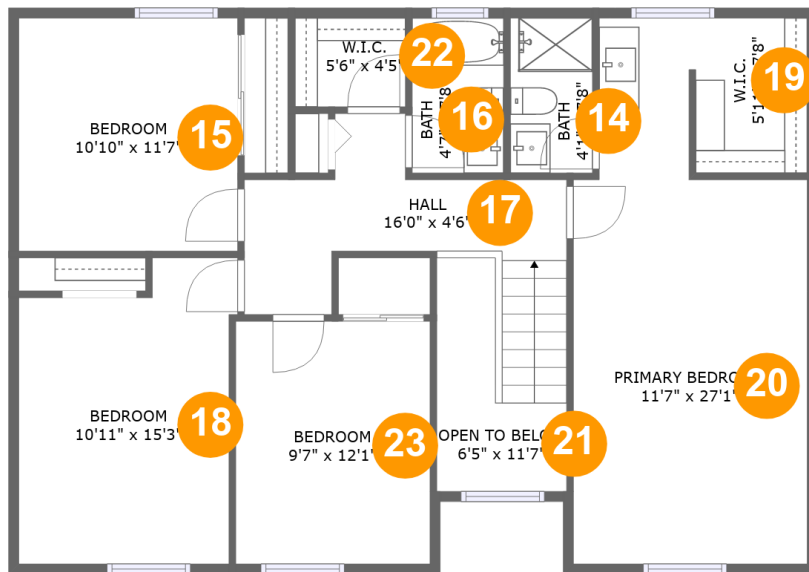

107 Edgемеade Dr, Monroeville, Pennsylvania, United States

Room Dimensions

Floor 1

Total sqft: 1147

Living area: 493

#	Room name	Dimensions	Area (sqft)	Counted as Living Area
1	Porch	19'1" x 9'5"	182 sq. ft	No
2	Bath	4'5" x 7'5"	32 sq. ft	Yes
3	Recreation Room	19'1" x 23'6"	337 sq. ft	Yes
4	Garage	18'8" x 23'6"	441 sq. ft	No
5	Laundry	4'5" x 11'1"	49 sq. ft	Yes

107 Edgемеade

Dr, Monroeville, Pennsylvania, United States

Room Dimensions

Floor 2

Total sqft: 1420

Living area: 995

#	Room name	Dimensions	Area (sqft)	Counted as Living Area
6	Family Room	20'9" x 11'7"	231 sq. ft	Yes
7	Wc	4'3" x 5'8"	24 sq. ft	Yes
8	Dining Area	11'8" x 11'2"	125 sq. ft	Yes
9	Living Room	20'10" x 11'7"	241 sq. ft	Yes
10	Balcony	19'7" x 11'10"	232 sq. ft	No
11	Foyer	6'9" x 17'7"	113 sq. ft	Yes
12	Kitchen	15'2" x 13'6"	178 sq. ft	Yes
13	Porch	19'6" x 9'0"	176 sq. ft	No

107 Edgemoade Dr, Monroeville, Pennsylvania, United States

Room Dimensions

Floor 3

Total sqft: 1109

Living area: 1056

#	Room name	Dimensions	Area (sqft)	Counted as Living Area
14	Bath	4'1" x 7'8"	31 sq. ft	Yes
15	Bedroom	10'10" x 11'7"	126 sq. ft	Yes
16	Bath	4'7" x 7'8"	35 sq. ft	Yes
17	Hall	16'0" x 4'6"	110 sq. ft	Yes
18	Bedroom	10'11" x 15'3"	147 sq. ft	Yes
19	W.i.c.	5'11" x 7'8"	44 sq. ft	Yes
20	Primary Bedroom	11'7" x 27'1"	258 sq. ft	Yes
21	Open To Below	6'5" x 11'7"	49 sq. ft	No
22	W.i.c.	5'6" x 4'5"	24 sq. ft	Yes
23	Bedroom	9'7" x 12'1"	117 sq. ft	Yes

107 Edgемеade Dr, Monroeville, Pennsylvania, United States

1 Floor 1 - Porch

Dimensions: 19'1" x 9'5"
Area: 182 sq. ft
Counted as Living Area: No

Heated: No
Finished: Yes
Enclosed: No
Contiguous: Yes
Permitted: Yes
Wet Space: No
Addition: No
Conversion: No