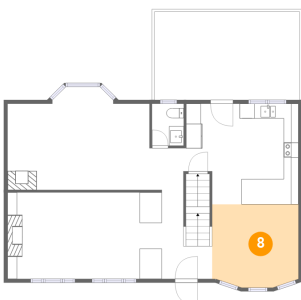

6 Floor 2 - Family Room

Dimensions: 20'9" x 11'7"
Area: 231 sq. ft
Counted as Living Area:
Yes

Heated: Yes
Finished: Yes
Enclosed: Yes
Contiguous:
Yes
Permitted: Yes
Wet Space: No
Addition: No
Conversion: No

7 Floor 2 - Wc

Dimensions: 4'3" x 5'8"
Area: 24 sq. ft
Counted as Living Area:
Yes

Heated: Yes
Finished: Yes
Enclosed: Yes
Contiguous:
Yes
Permitted: Yes
Wet Space: Yes
Addition: No
Conversion: No

8 Floor 2 - Dining Area