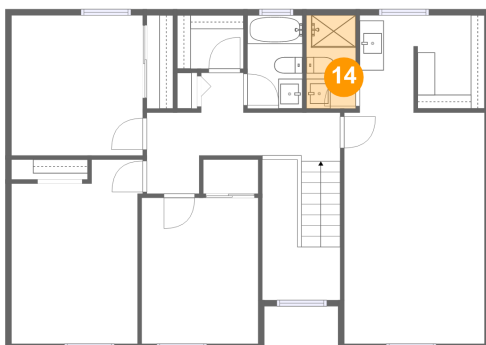

11 Floor 2 - Foyer

Dimensions: 6'9" x 17'7"
Area: 113 sq. ft
Counted as Living Area:
Yes

Heated: Yes
Finished: Yes
Enclosed: Yes
Contiguous:
Yes
Permitted: Yes
Wet Space: No
Addition: No
Conversion: No

107 Edgемеade Dr, Monroeville, Pennsylvania, United States

12 Floor 2 - Kitchen

Dimensions: 15'2" x 13'6"
Area: 178 sq. ft
Counted as Living Area:
Yes

Heated: Yes
Finished: Yes
Enclosed: Yes
Contiguous:
Yes
Permitted: Yes
Wet Space: No
Addition: No
Conversion: No

13 Floor 2 - Porch

Dimensions: 19'6" x 9'0"
Area: 176 sq. ft
Counted as Living Area: No

Heated: No
Finished: Yes
Enclosed: No
Contiguous: Yes
Permitted: Yes
Wet Space: No
Addition: No
Conversion: No

14 Floor 3 - Bath