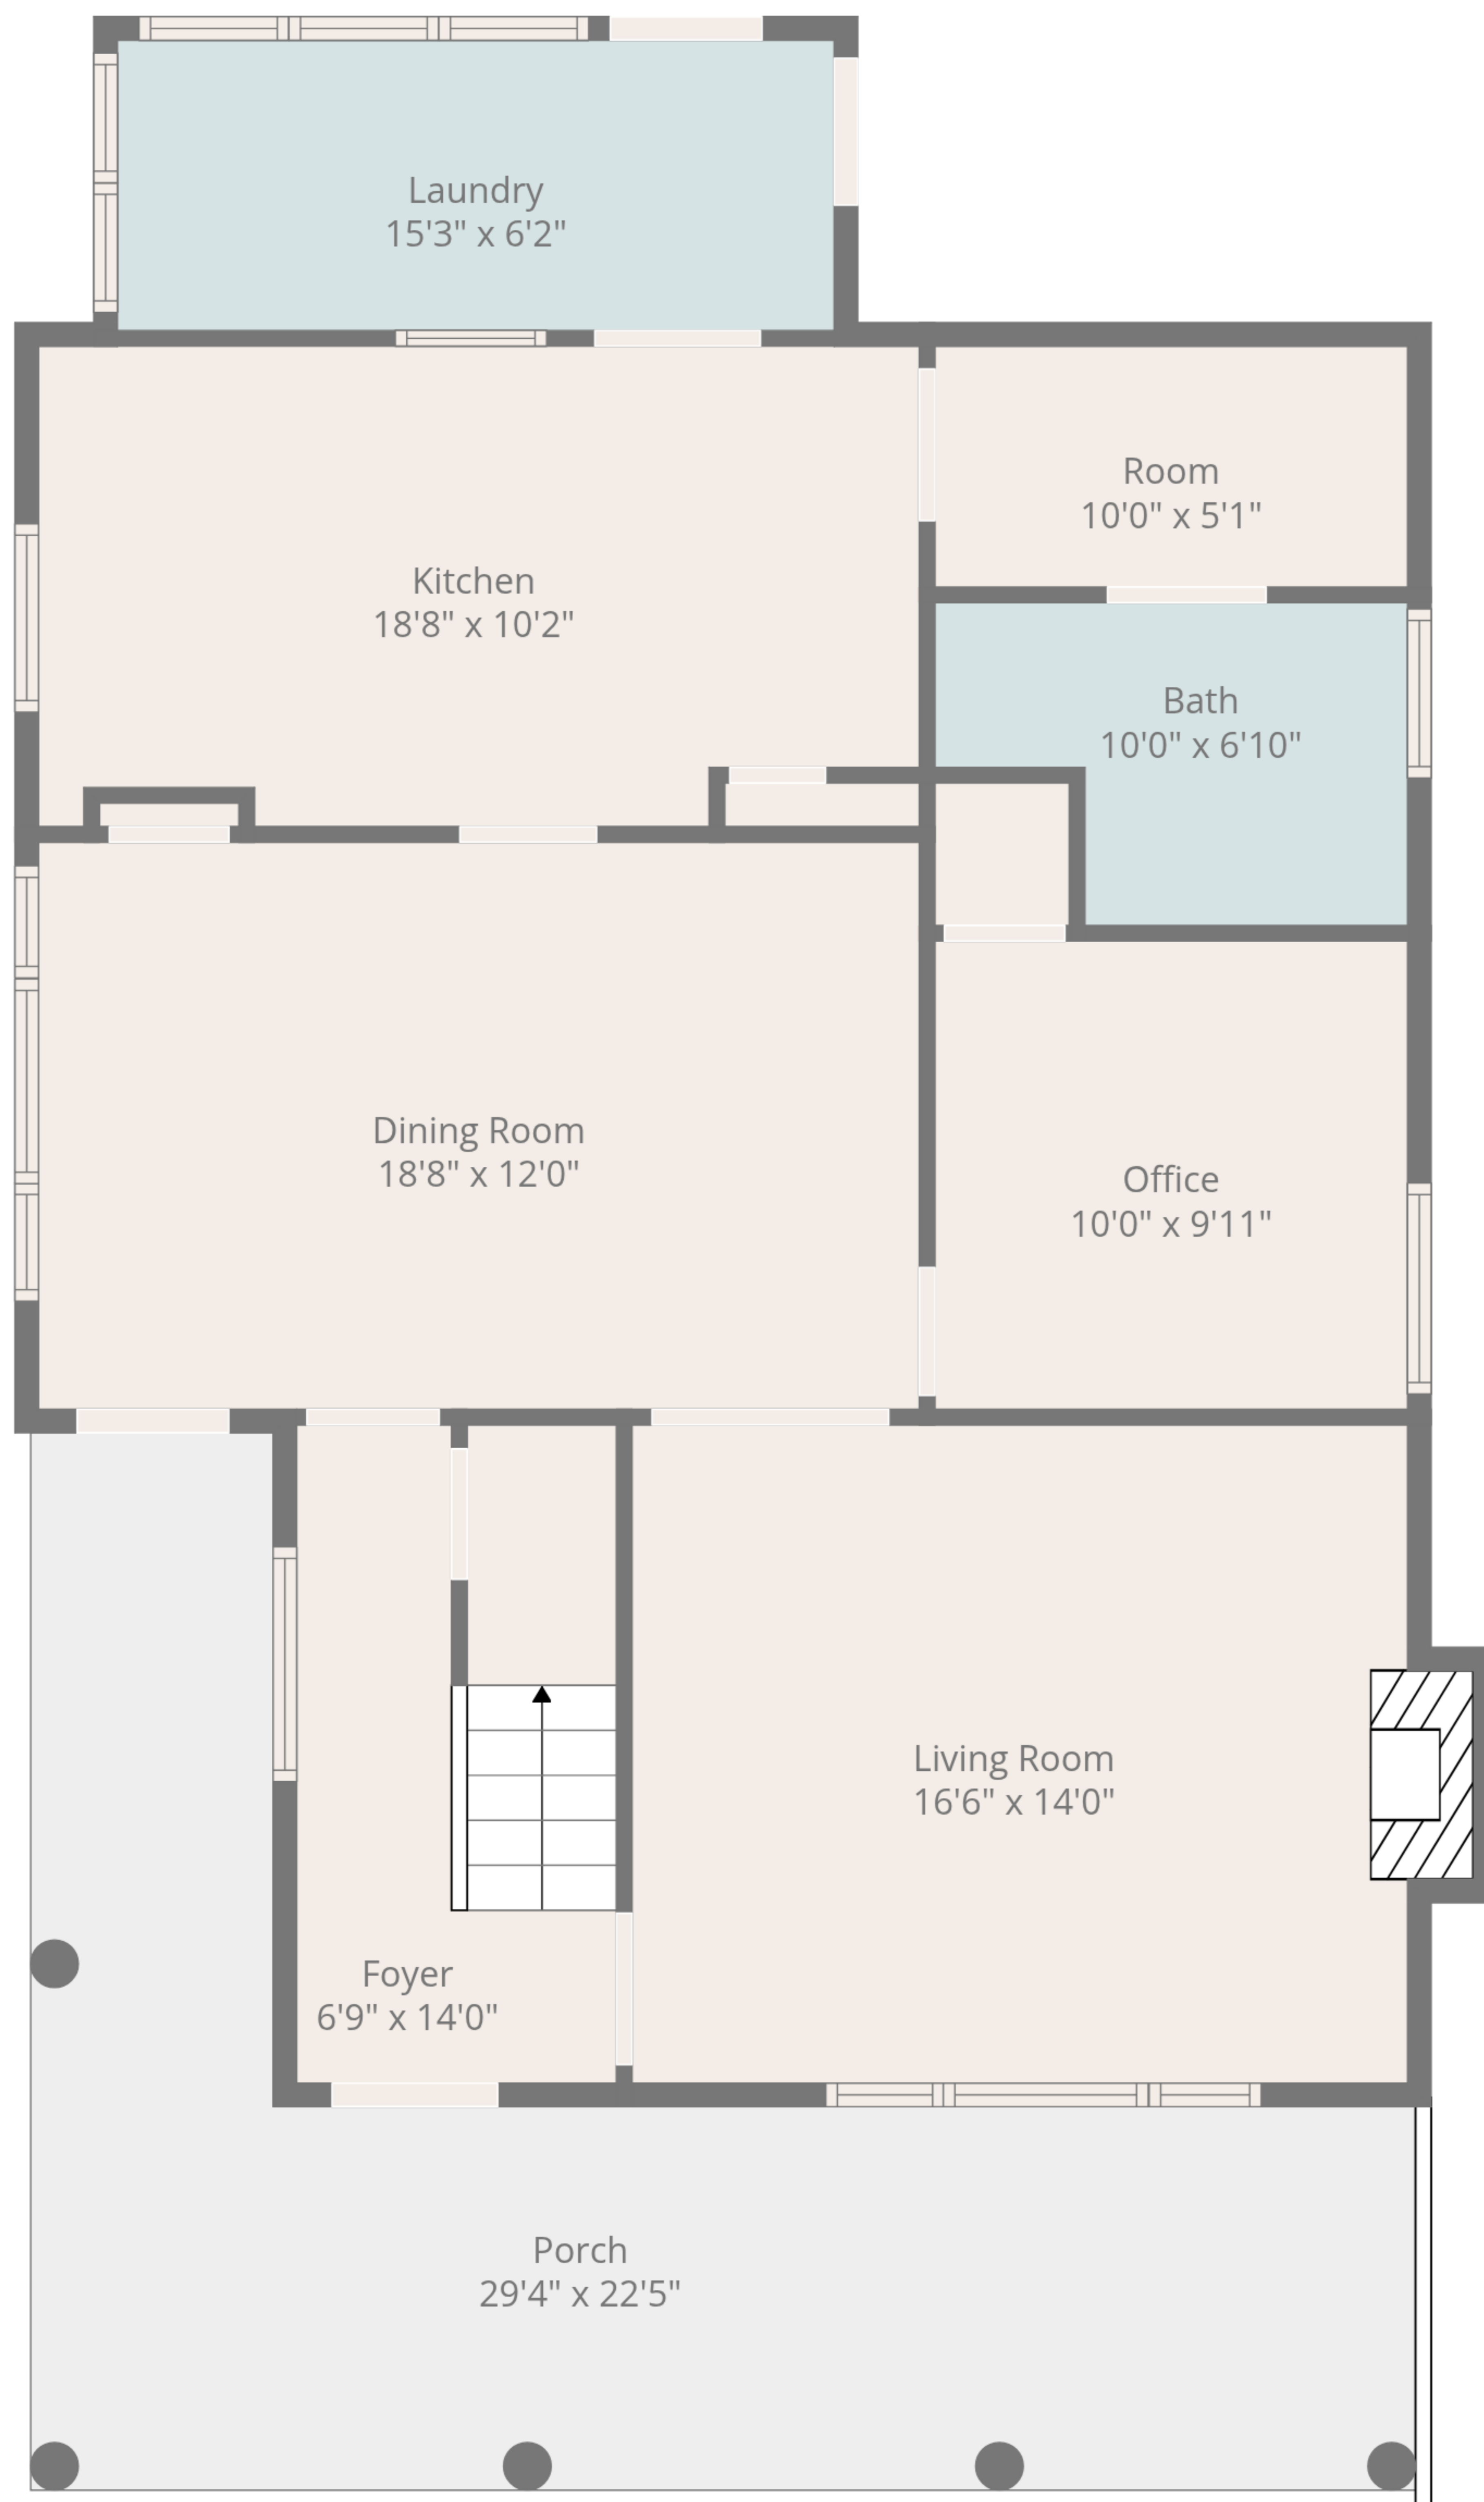

**Total: 1925 sq. ft**

1st Floor: 1094 sq. Ft, 2nd Floor: 831 sq. ft

Excluded Areas: Porch: 313 sq. Ft, Fireplace: 8 sq. Ft, Low Ceiling: 7 sq. Ft,  
Walls: 143 sq. ft

**Total: 1925 sq. ft**

1st Floor: 1094 sq. Ft, 2nd Floor: 831 sq. ft

Excluded Areas: Porch: 313 sq. Ft, Fireplace: 8 sq. Ft, Low Ceiling: 7 sq. Ft,  
Walls: 143 sq. ft

1st Floor

2nd Floor

**Total: 1925 sq. ft**  
 1st Floor: 1094 sq. Ft, 2nd Floor: 831 sq. ft  
 Excluded Areas: Porch: 313 sq. Ft, Fireplace: 8 sq. Ft, Low Ceiling: 7 sq. Ft,  
 Walls: 143 sq. ft