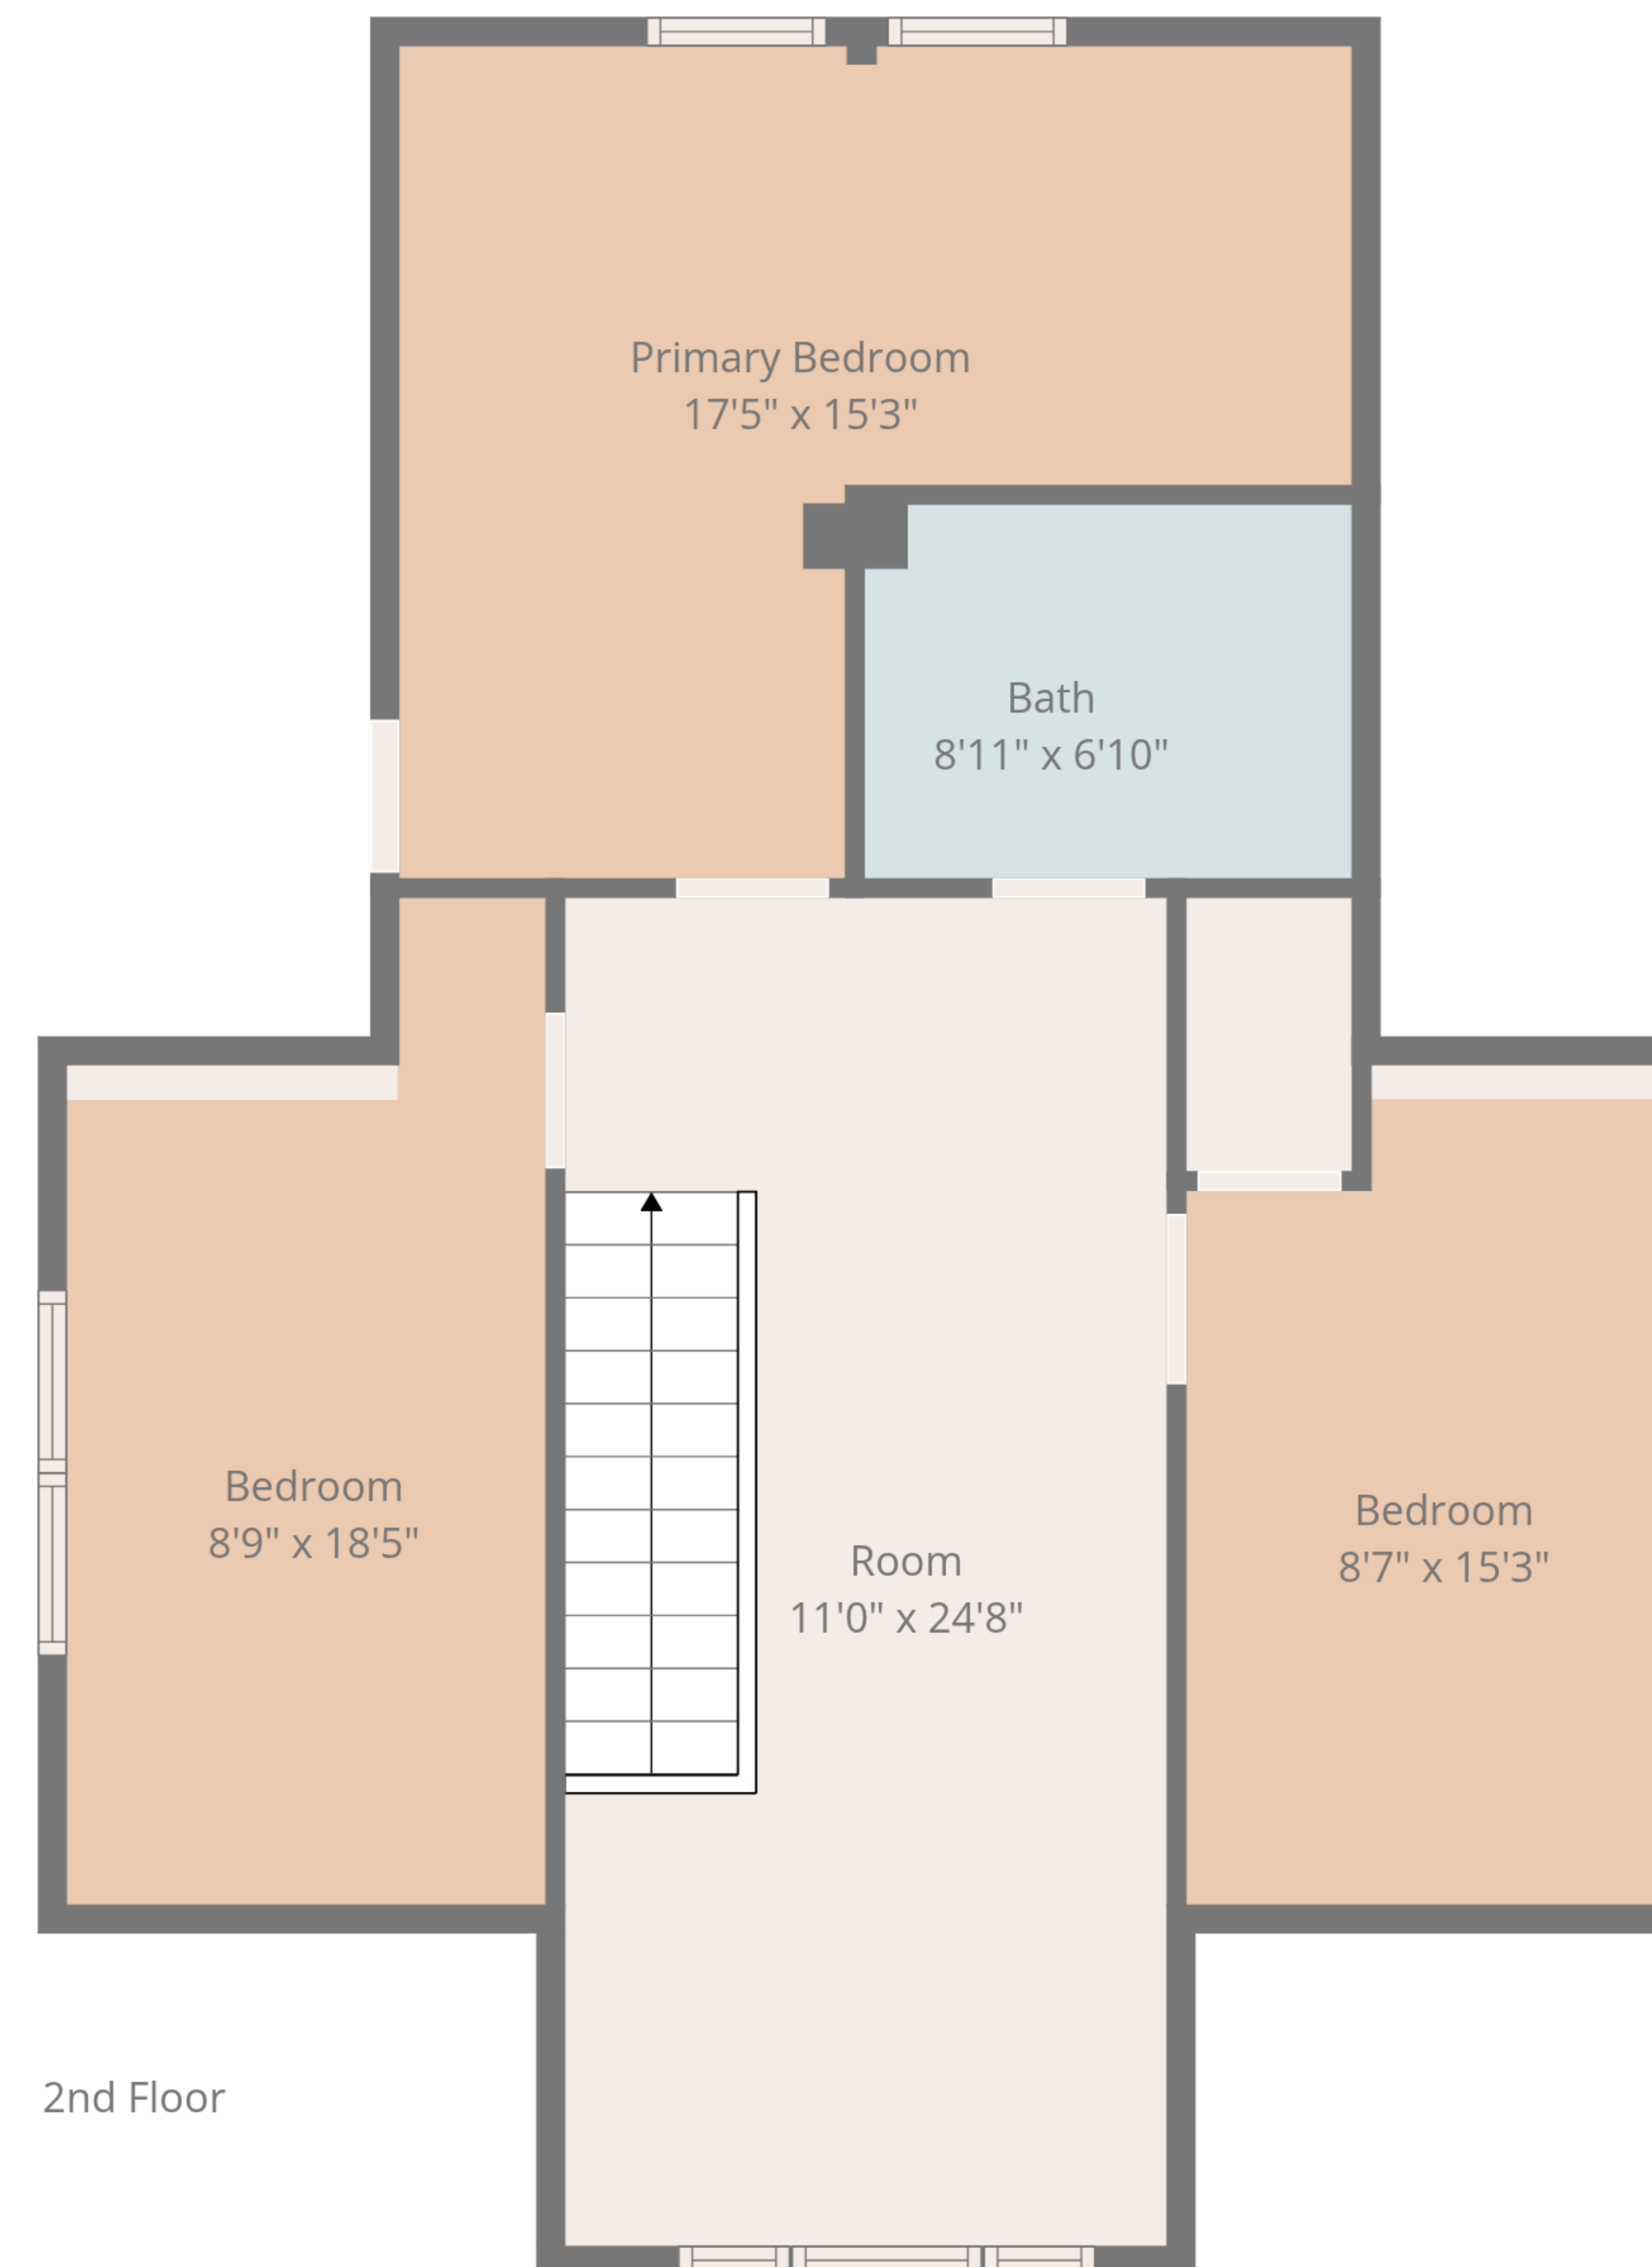

**Total: 1925 sq. ft**

1st Floor: 1094 sq. Ft, 2nd Floor: 831 sq. ft

Excluded Areas: Porch: 313 sq. Ft, Fireplace: 8 sq. Ft, Low Ceiling: 7 sq. Ft,  
Walls: 143 sq. ft

**Total: 1925 sq. ft**

1st Floor: 1094 sq. Ft, 2nd Floor: 831 sq. ft

Excluded Areas: Porch: 313 sq. Ft, Fireplace: 8 sq. Ft, Low Ceiling: 7 sq. Ft,  
Walls: 143 sq. ft

1st Floor

2nd Floor

**Total: 1925 sq. ft**  
 1st Floor: 1094 sq. Ft, 2nd Floor: 831 sq. ft  
 Excluded Areas: Porch: 313 sq. Ft, Fireplace: 8 sq. Ft, Low Ceiling: 7 sq. Ft,  
 Walls: 143 sq. ft