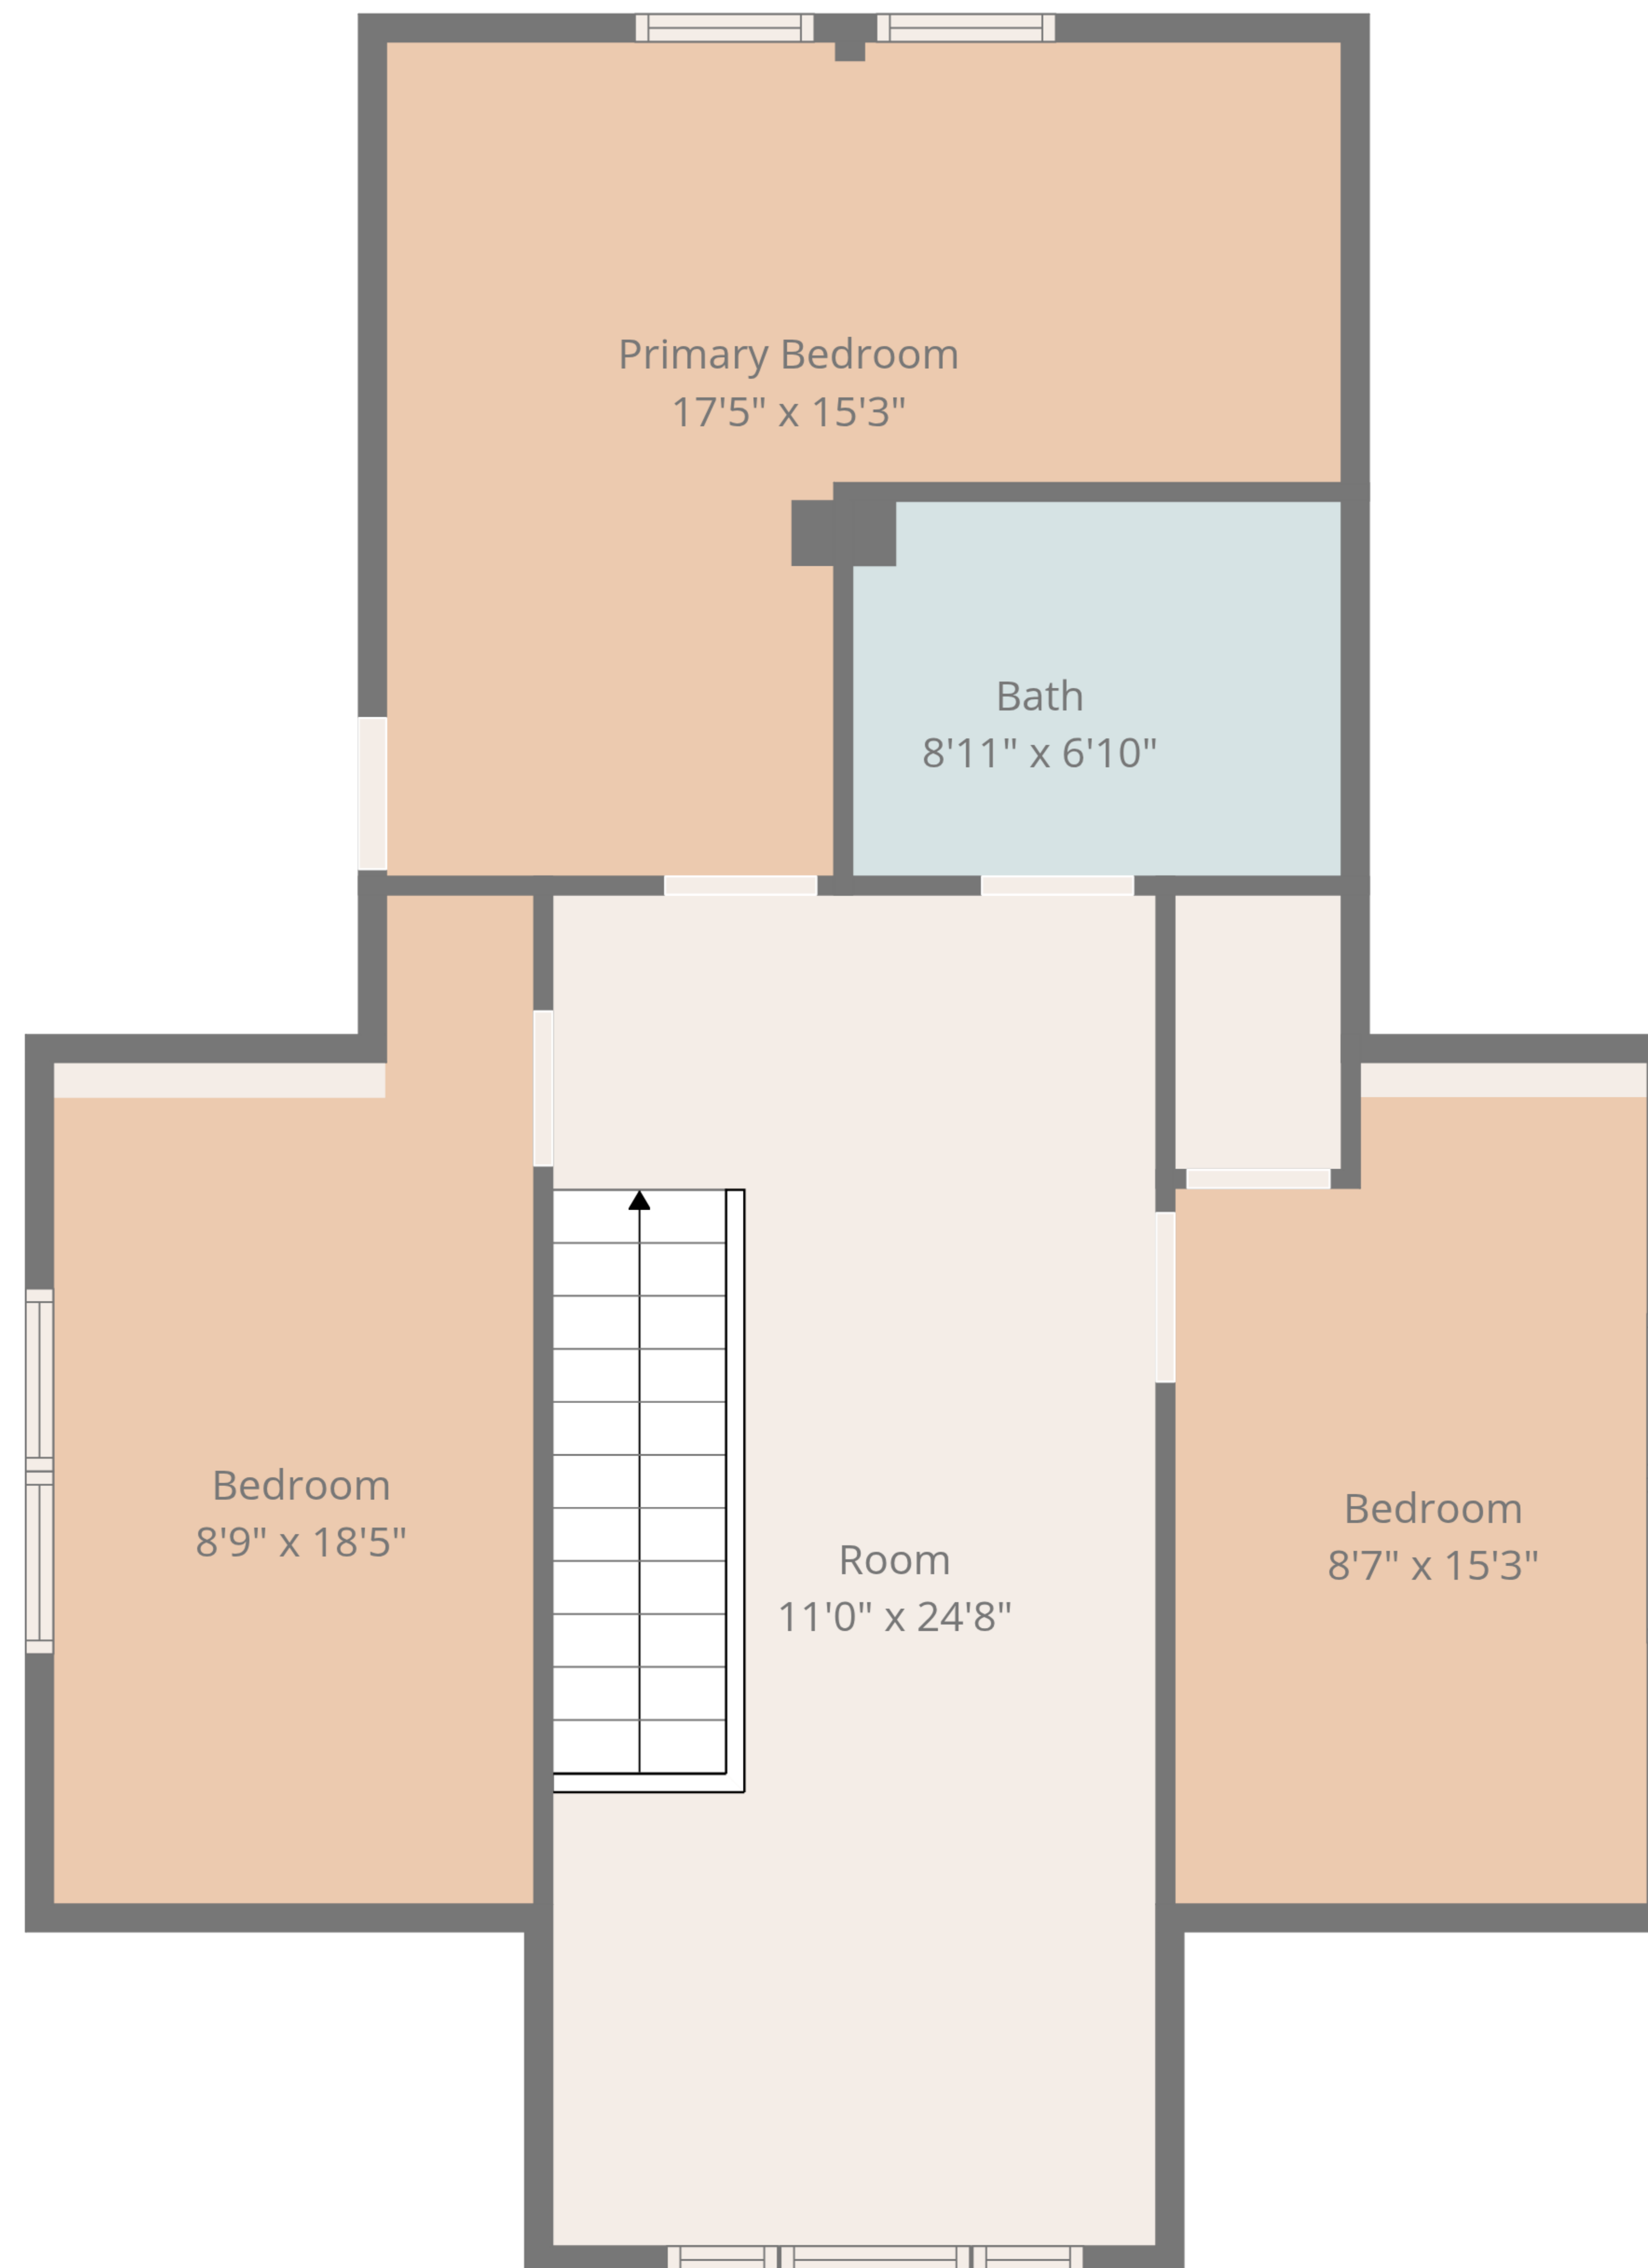

**Total: 1925 sq. ft**

1st Floor: 1094 sq. Ft, 2nd Floor: 831 sq. ft

Excluded Areas: Porch: 313 sq. Ft, Fireplace: 8 sq. Ft, Low Ceiling: 7 sq. Ft,  
Walls: 143 sq. ft

**Total: 1925 sq. ft**

1st Floor: 1094 sq. Ft, 2nd Floor: 831 sq. ft

Excluded Areas: Porch: 313 sq. Ft, Fireplace: 8 sq. Ft, Low Ceiling: 7 sq. Ft,  
Walls: 143 sq. ft

1st Floor

2nd Floor

**Total: 1925 sq. ft**  
 1st Floor: 1094 sq. Ft, 2nd Floor: 831 sq. ft  
 Excluded Areas: Porch: 313 sq. Ft, Fireplace: 8 sq. Ft, Low Ceiling: 7 sq. Ft,  
 Walls: 143 sq. ft