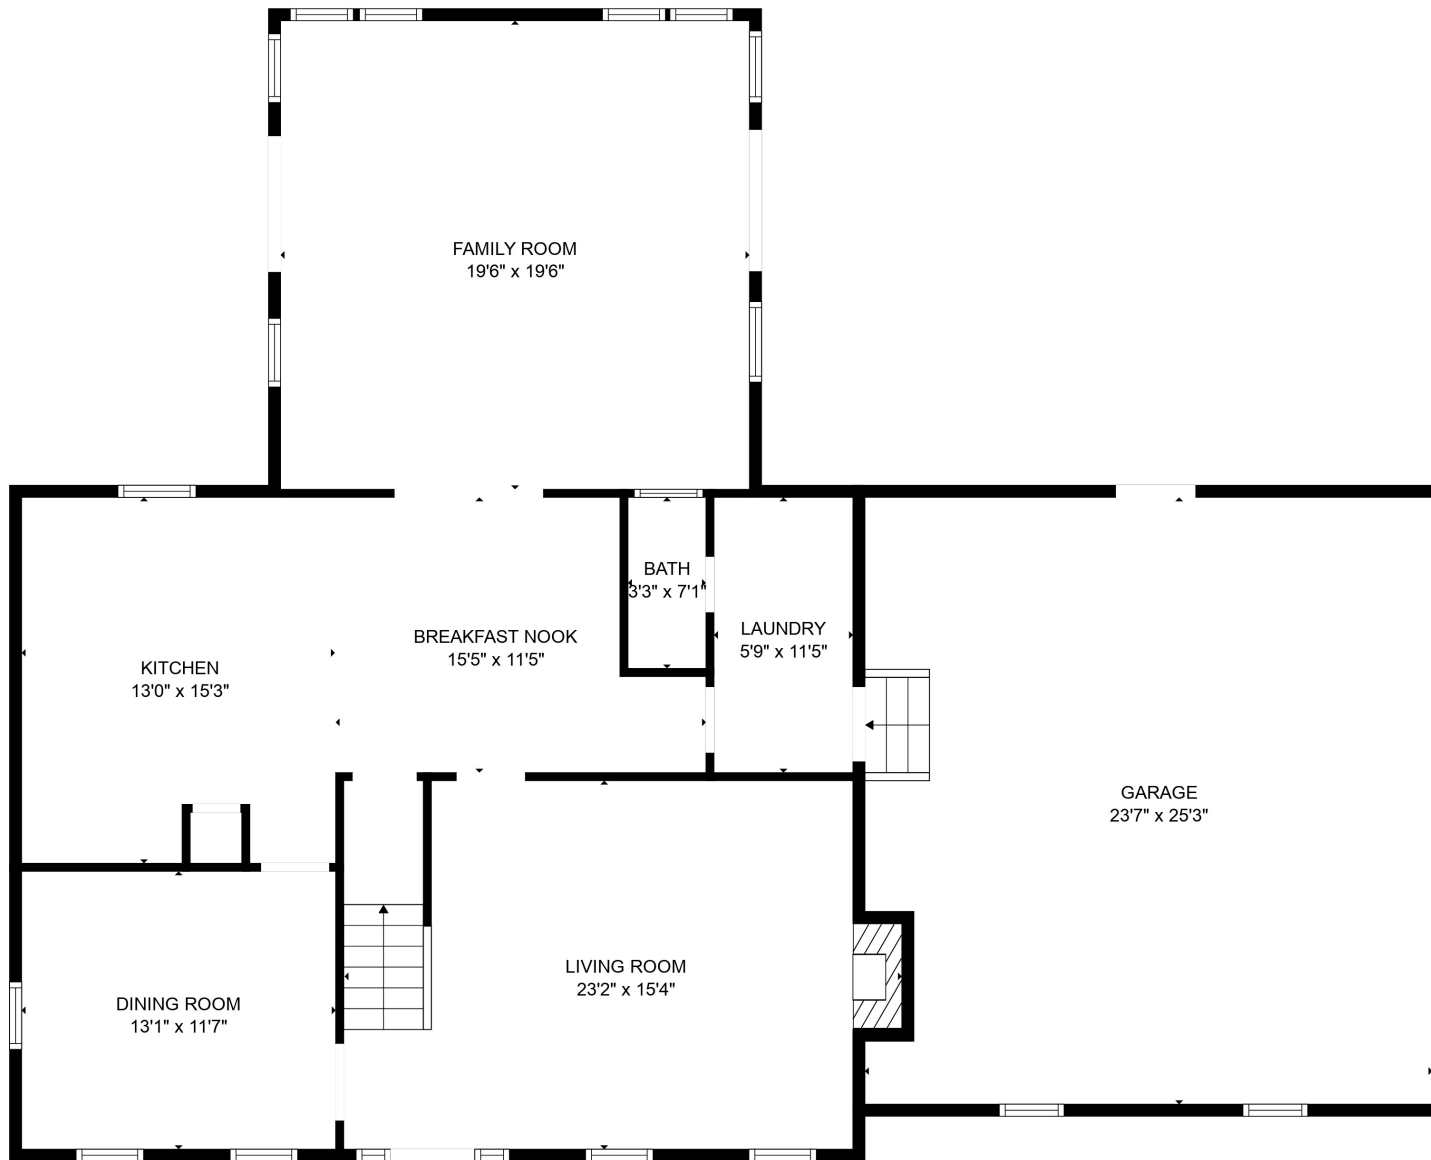

Total scanned area: 3291 sq. ft

SIZES AND DIMENSIONS ARE APPROXIMATE. ACTUAL MAY VARY.

Total scanned area: 3291 sq. ft

SIZES AND DIMENSIONS ARE APPROXIMATE. ACTUAL MAY VARY.

Total scanned area: 3291 sq. ft

SIZES AND DIMENSIONS ARE APPROXIMATE. ACTUAL MAY VARY.