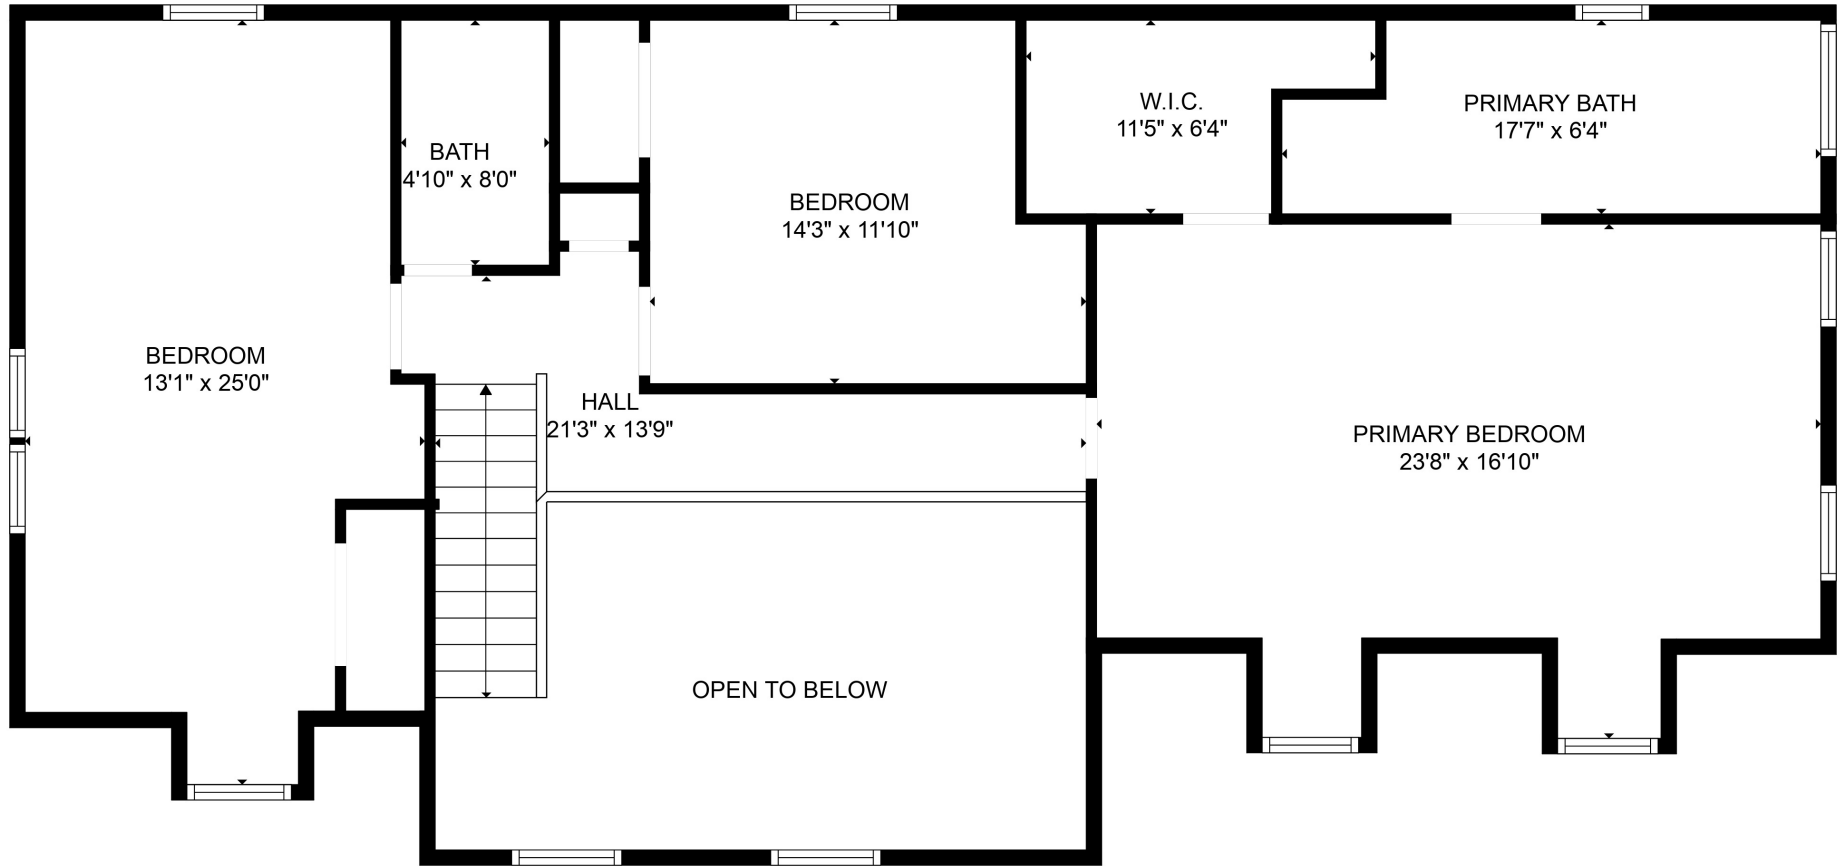

Total scanned area: 3291 sq. ft

SIZES AND DIMENSIONS ARE APPROXIMATE. ACTUAL MAY VARY.

Total scanned area: 3291 sq. ft

SIZES AND DIMENSIONS ARE APPROXIMATE. ACTUAL MAY VARY.

Total scanned area: 3291 sq. ft

SIZES AND DIMENSIONS ARE APPROXIMATE. ACTUAL MAY VARY.