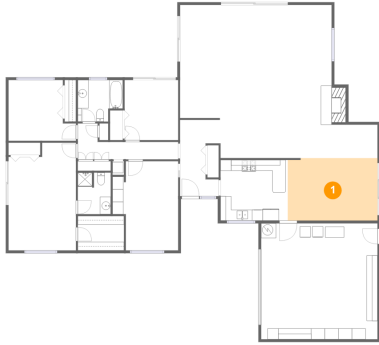

 **2,849** total sqft

714 Majestic Drive, Orcutt, Santa Barbara County, California, United States, 93455

Room Dimensions

Floor 1

Total sqft: 2849

Living area: 2357

#	Room name	Dimensions	Area (sqft)	Counted as Living Area
1	Dining Area	16'7" x 11'6"	190 sq. ft	Yes
2	Kitchen	12'5" x 11'2"	139 sq. ft	Yes
3	Bedroom	12'5" x 11'3"	120 sq. ft	Yes
4	Room	12'1" x 16'5"	176 sq. ft	Yes
5	Hall	29'1" x 6'2"	179 sq. ft	Yes
6	Hall	18'6" x 6'8"	72 sq. ft	Yes
7	Bedroom	9'11" x 11'1"	110 sq. ft	Yes
8	Foyer	7'4" x 14'1"	85 sq. ft	Yes
9	Bath	8'4" x 7'8"	57 sq. ft	Yes
10	Primary Bedroom	12'5" x 19'10"	231 sq. ft	Yes
11	Bath	6'1" x 7'8"	46 sq. ft	Yes

#	Room name	Dimensions	Area (sqft)	Counted as Living Area
12	W.i.c.	8'6" x 6'4"	54 sq. ft	Yes
13	Garage	21'6" x 21'5"	459 sq. ft	No
14	Living Room	30'7" x 22'1"	626 sq. ft	Yes

714 Majestic Drive, Orcutt, Santa Barbara County, California, United States, 93455

1 Floor 1 - Dining Area

Dimensions: 16'7" x 11'6"
Area: 190 sq. ft
Counted as Living Area:
Yes

Heated: Yes
Finished: Yes
Enclosed: Yes
Contiguous:
Yes
Permitted: Yes
Wet Space: No
Addition: No
Conversion: No