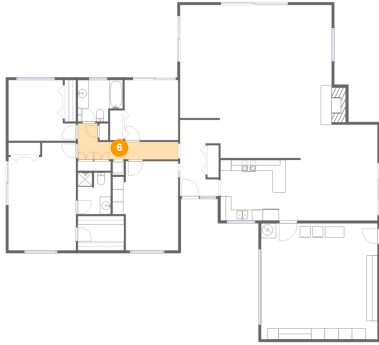

714 Majestic Drive, Orcutt, Santa Barbara County, California, United States, 93455

6 Floor 1 - Hall

Dimensions: 18'6" x 6'8"
Area: 72 sq. ft
Counted as Living Area:
Yes

Heated: Yes
Finished: Yes
Enclosed: Yes
Contiguous:
Yes
Permitted: Yes
Wet Space: No
Addition: No
Conversion: No