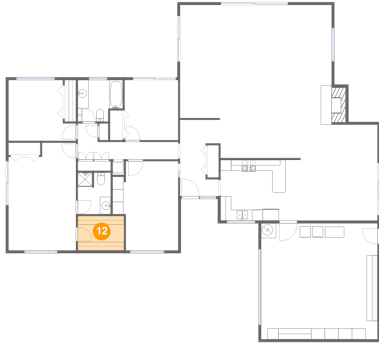

714 Majestic Drive, Orcutt, Santa Barbara County, California, United States, 93455

12 Floor 1 - W.i.c.

Dimensions: 8'6" x 6'4"
Area: 54 sq. ft
Counted as Living Area:
Yes

Heated: Yes
Finished: Yes
Enclosed: Yes
Contiguous:
Yes
Permitted: Yes
Wet Space: No
Addition: No
Conversion: No