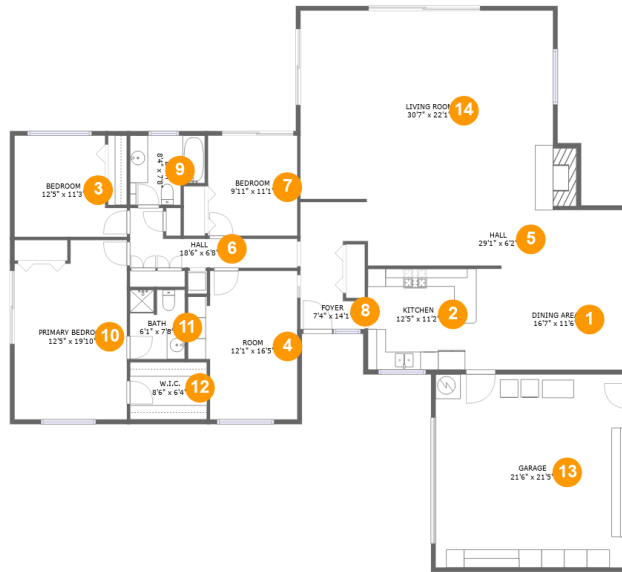

 **2,849** total sqft

714 Majestic Drive, Orcutt, Santa Barbara County, California, United States, 93455

Room Dimensions

Floor 1

Total sqft: 2849

Living area: 2357

#	Room name	Dimensions	Area (sqft)	Counted as Living Area
1	Dining Area	16'7" x 11'6"	190 sq. ft	Yes
2	Kitchen	12'5" x 11'2"	139 sq. ft	Yes
3	Bedroom	12'5" x 11'3"	120 sq. ft	Yes
4	Room	12'1" x 16'5"	176 sq. ft	Yes
5	Hall	29'1" x 6'2"	179 sq. ft	Yes
6	Hall	18'6" x 6'8"	72 sq. ft	Yes
7	Bedroom	9'11" x 11'1"	110 sq. ft	Yes
8	Foyer	7'4" x 14'1"	85 sq. ft	Yes
9	Bath	8'4" x 7'8"	57 sq. ft	Yes
10	Primary Bedroom	12'5" x 19'10"	231 sq. ft	Yes
11	Bath	6'1" x 7'8"	46 sq. ft	Yes

#	Room name	Dimensions	Area (sqft)	Counted as Living Area
12	W.i.c.	8'6" x 6'4"	54 sq. ft	Yes
13	Garage	21'6" x 21'5"	459 sq. ft	No
14	Living Room	30'7" x 22'1"	626 sq. ft	Yes

714 Majestic Drive, Orcutt, Santa Barbara County, California, United States, 93455

1 Floor 1 - Dining Area

Dimensions: 16'7" x 11'6"
Area: 190 sq. ft
Counted as Living Area:
Yes

Heated: Yes
Finished: Yes
Enclosed: Yes
Contiguous:
Yes
Permitted: Yes
Wet Space: No
Addition: No
Conversion: No

2 Floor 1 - Kitchen

Dimensions: 12'5" x 11'2"
Area: 139 sq. ft
Counted as Living Area:
Yes

Heated: Yes
Finished: Yes
Enclosed: Yes
Contiguous:
Yes
Permitted: Yes
Wet Space: No
Addition: No
Conversion: No