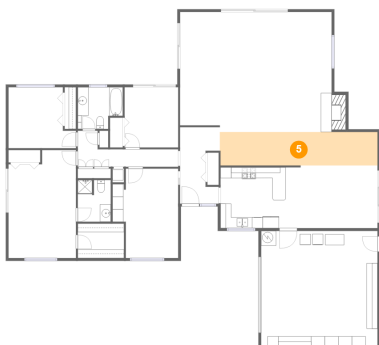

714 Majestic Drive, Orcutt, Santa Barbara County, California, United States, 93455

3 Floor 1 - Bedroom

Dimensions: 12'5" x 11'3"
Area: 120 sq. ft
Counted as Living Area:
Yes

Heated: Yes
Finished: Yes
Enclosed: Yes
Contiguous:
Yes
Permitted: Yes
Wet Space: No
Addition: No
Conversion: No

Dimensions: 29'1" x 6'2"
Area: 179 sq. ft
Counted as Living Area:
Yes

Heated: Yes
Finished: Yes
Enclosed: Yes
Contiguous:
Yes
Permitted: Yes
Wet Space: No
Addition: No
Conversion: No

714 Majestic Drive, Orcutt, Santa Barbara County, California, United States, 93455