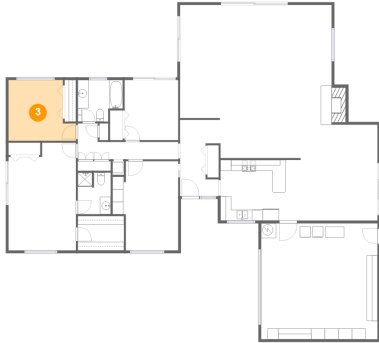

1 Floor 1 - Dining Area

Dimensions: 16'7" x 11'6"
Area: 190 sq. ft
Counted as Living Area:
Yes

Heated: Yes
Finished: Yes
Enclosed: Yes
Contiguous:
Yes
Permitted: Yes
Wet Space: No
Addition: No
Conversion: No

2 Floor 1 - Kitchen

Dimensions: 12'5" x 11'2"
Area: 139 sq. ft
Counted as Living Area:
Yes

Heated: Yes
Finished: Yes
Enclosed: Yes
Contiguous:
Yes
Permitted: Yes
Wet Space: No
Addition: No
Conversion: No

714 Majestic Drive, Orcutt, Santa Barbara County, California, United States, 93455

3 Floor 1 - Bedroom

Dimensions: 12'5" x 11'3"
Area: 120 sq. ft
Counted as Living Area:
Yes

Heated: Yes
Finished: Yes
Enclosed: Yes
Contiguous:
Yes
Permitted: Yes
Wet Space: No
Addition: No
Conversion: No