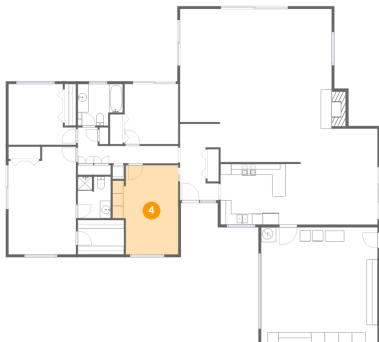

2 Floor 1 - Kitchen

Dimensions: 12'5" x 11'2"
Area: 139 sq. ft
Counted as Living Area:
Yes

Heated: Yes
Finished: Yes
Enclosed: Yes
Contiguous:
Yes
Permitted: Yes
Wet Space: No
Addition: No
Conversion: No

714 Majestic Drive, Orcutt, Santa Barbara County, California, United States, 93455

3 Floor 1 - Bedroom

Dimensions: 12'5" x 11'3"
Area: 120 sq. ft
Counted as Living Area:
Yes

Heated: Yes
Finished: Yes
Enclosed: Yes
Contiguous:
Yes
Permitted: Yes
Wet Space: No
Addition: No
Conversion: No

4 Floor 1 - Room

Dimensions: 12'1" x 16'5"
Area: 176 sq. ft
Counted as Living Area:
Yes

Heated: Yes
Finished: Yes
Enclosed: Yes
Contiguous:
Yes
Permitted: Yes
Wet Space: No
Addition: No
Conversion: No

5 Floor 1 - Hall

Dimensions: 29'1" x 6'2"
Area: 179 sq. ft
Counted as Living Area:
Yes

Heated: Yes
Finished: Yes
Enclosed: Yes
Contiguous:
Yes
Permitted: Yes
Wet Space: No
Addition: No
Conversion: No

714 Majestic Drive, Orcutt, Santa Barbara County, California, United States, 93455