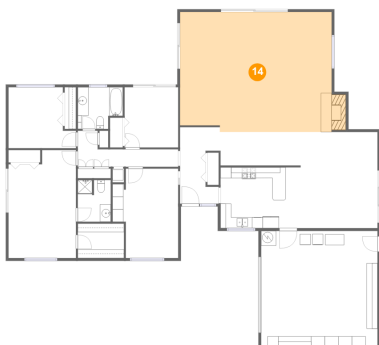

14 Floor 1 - Living Room

Dimensions: 30'7" x 22'1"
Area: 626 sq. ft
Counted as Living Area:
Yes

Heated: Yes
Finished: Yes
Enclosed: Yes
Contiguous:
Yes
Permitted: Yes
Wet Space: No
Addition: No
Conversion: No