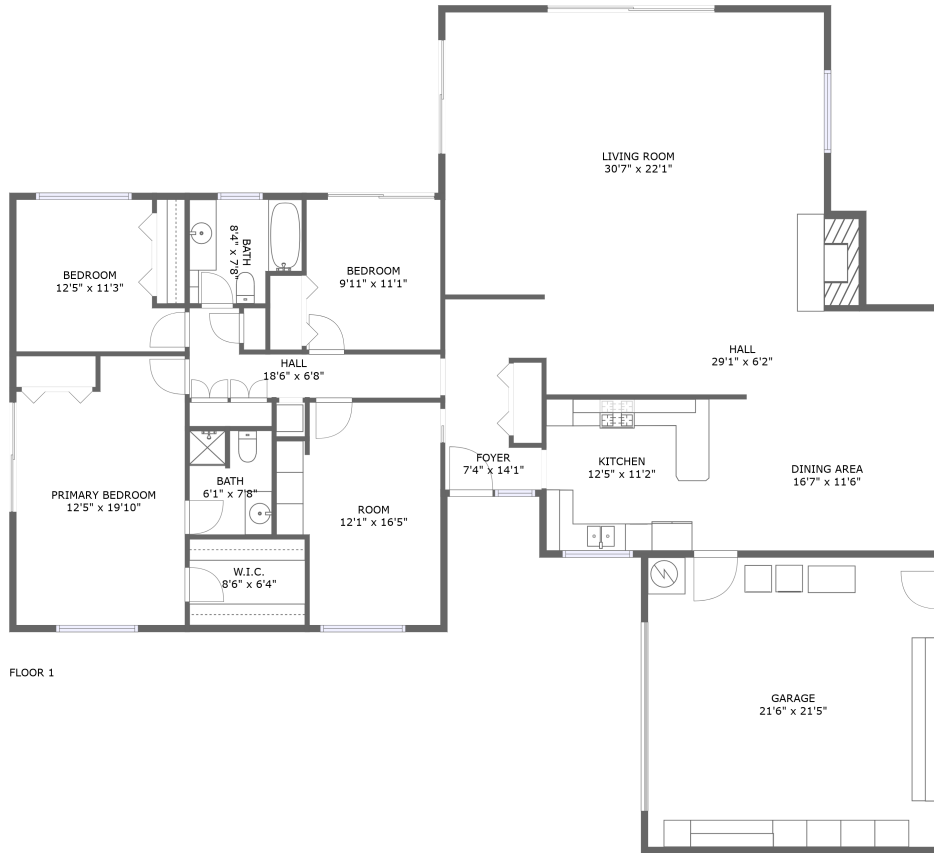

714 Majestic Drive, Orcutt, Santa Barbara County, California, United States, 93455

Property Summary

1 garages   **3** bedrooms   **2** bathrooms   **0** half baths

1 floors

2,357 Gross Living Area sqft

2,849 total sqft