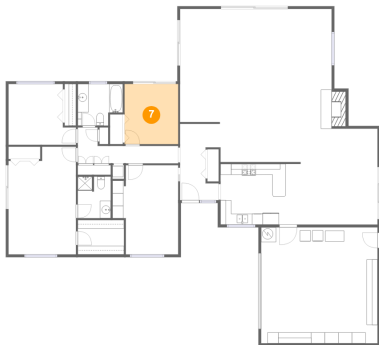

7 Floor 1 - Bedroom

Dimensions: 9'11" x 11'1"
Area: 110 sq. ft
Counted as Living Area:
Yes

Heated: Yes
Finished: Yes
Enclosed: Yes
Contiguous:
Yes
Permitted: Yes
Wet Space: No
Addition: No
Conversion: No