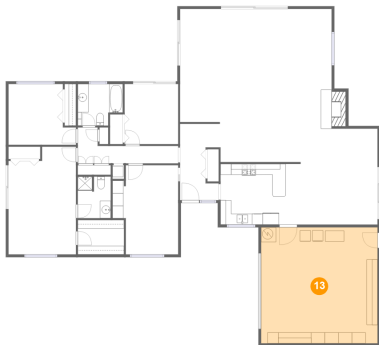

Dimensions: 6'1" x 7'8"
Area: 46 sq. ft
Counted as Living Area:
Yes

Heated: Yes
Finished: Yes
Enclosed: Yes
Contiguous:
Yes
Permitted: Yes
Wet Space: Yes
Addition: No
Conversion: No

714 Majestic Drive, Orcutt, Santa Barbara County, California, United States, 93455

12 Floor 1 - W.i.c.

Dimensions: 8'6" x 6'4"
Area: 54 sq. ft
Counted as Living Area:
Yes

Heated: Yes
Finished: Yes
Enclosed: Yes
Contiguous:
Yes
Permitted: Yes
Wet Space: No
Addition: No
Conversion: No

13 Floor 1 - Garage