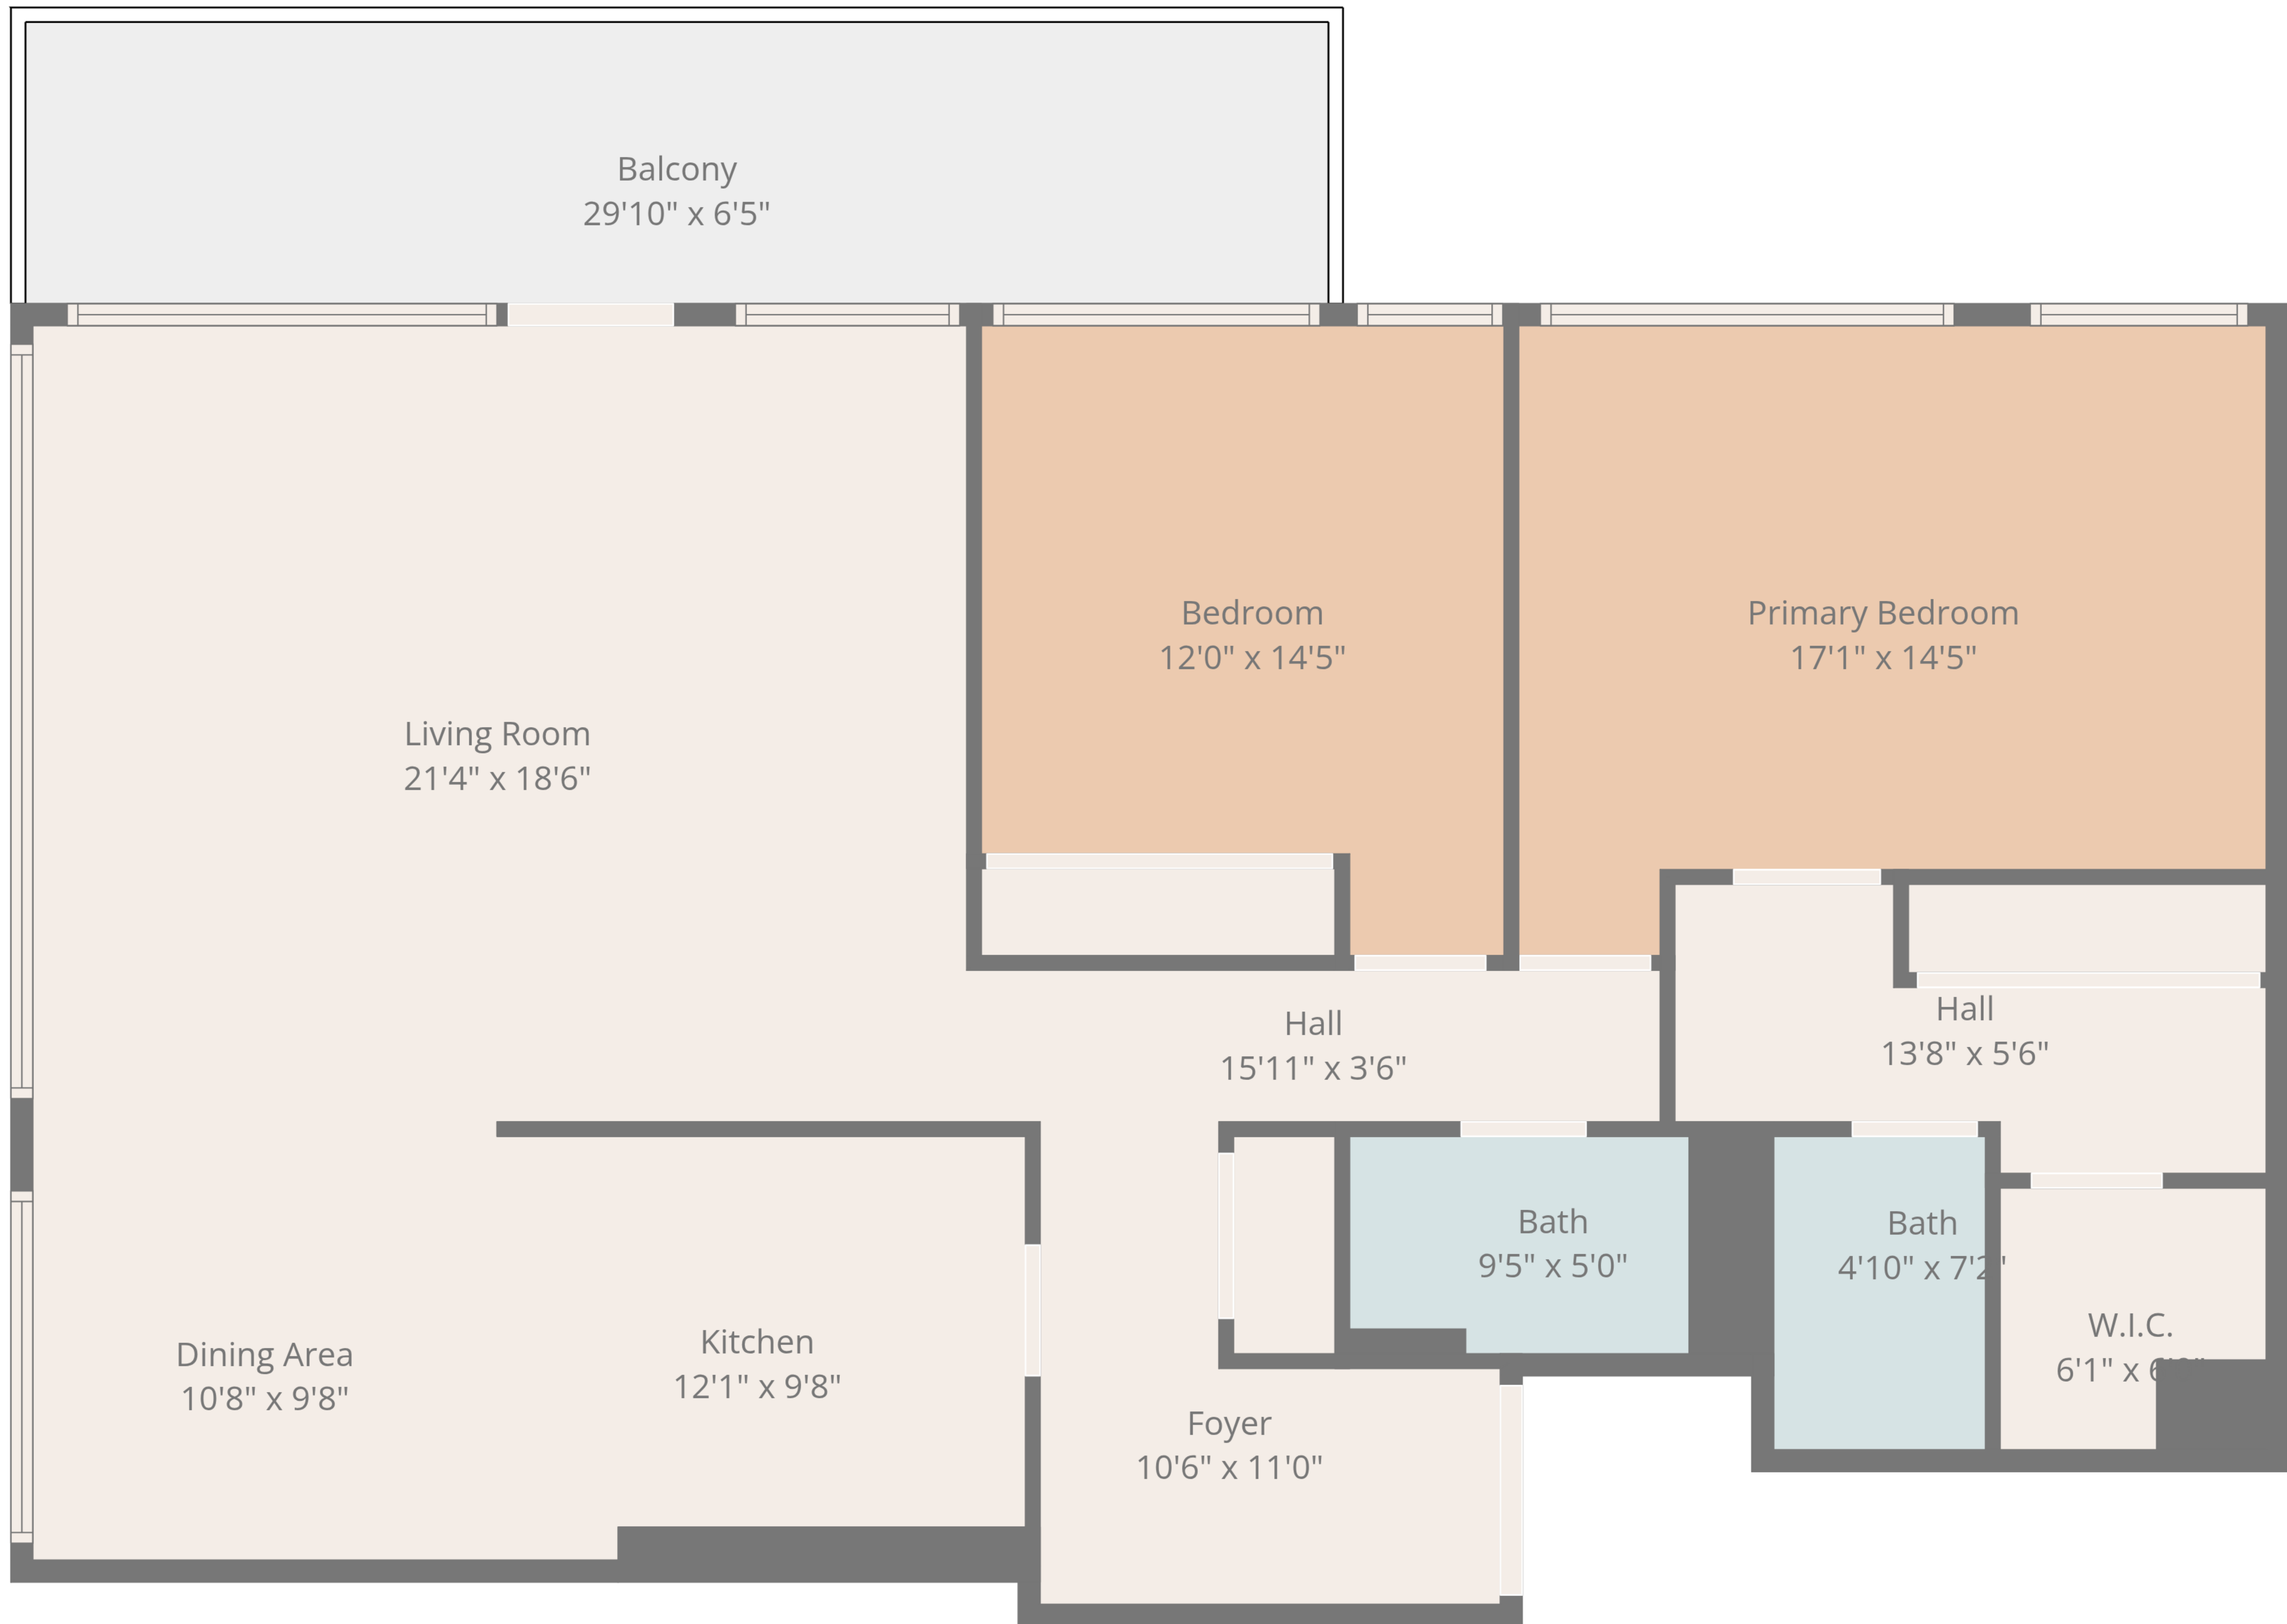

Total: 1391 sq. ft

1st Floor: 1391 sq. ft

Excluded Areas: Balcony: 193 sq. Ft, Walls: 91 sq. ft

Total: 1391 sq. ft

1st Floor: 1391 sq. ft

Excluded Areas: Balcony: 193 sq. Ft, Walls: 91 sq. ft