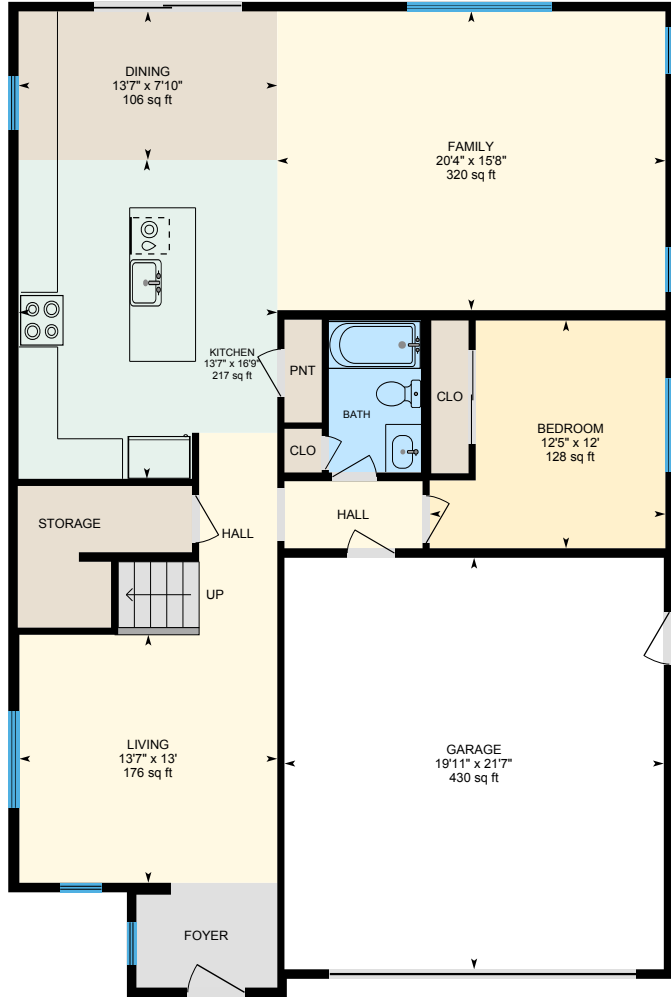

4724 Conelly Cir, Folsom, CA

Main Building: Above Grade Finished Area 2845.99 sq ft

1st Floor
Finished Area 1319.35 sq ft

2nd Floor
Finished Area 1526.64 sq ft