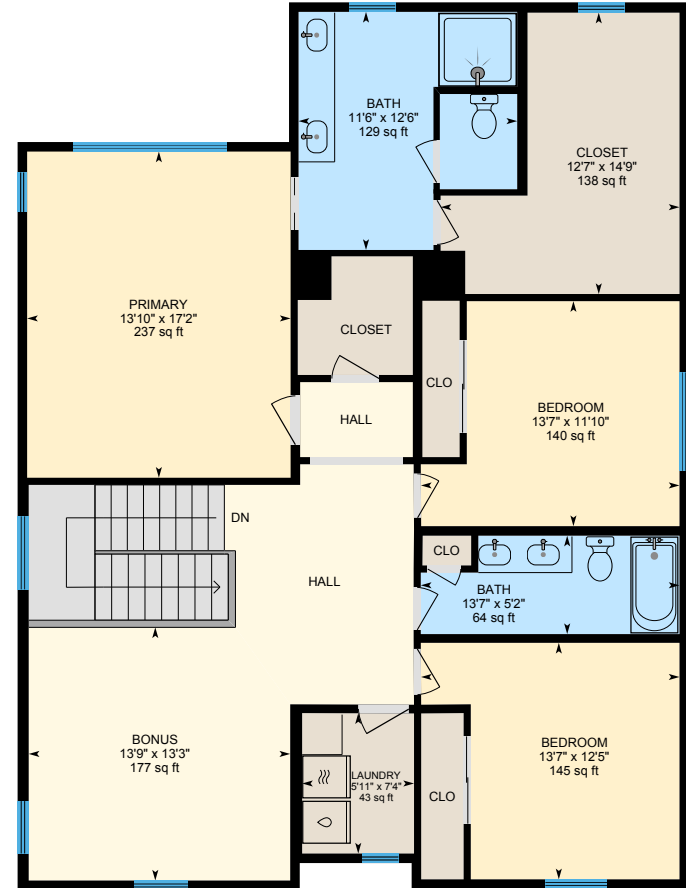

4724 Conelly Cir, Folsom, CA

Main Building: Above Grade Finished Area 2845.99 sq ft

1st Floor
Finished Area 1319.35 sq ft

2nd Floor
Finished Area 1526.64 sq ft