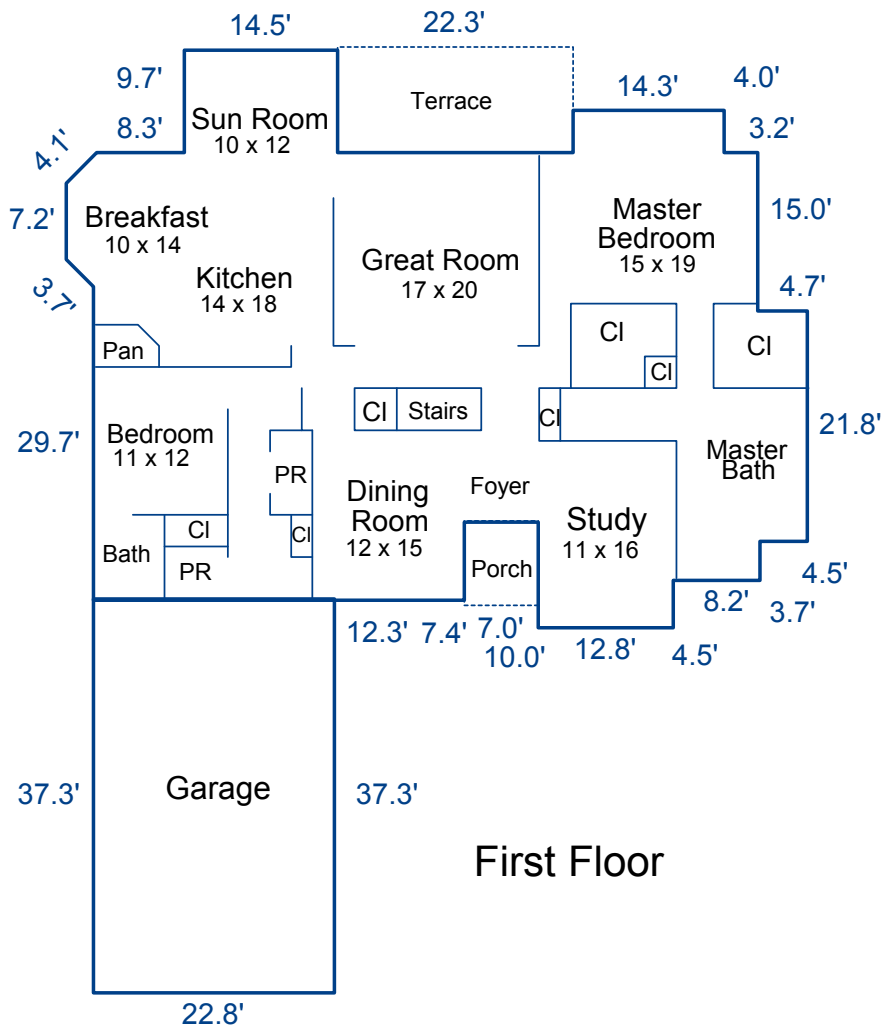

SKETCH/AREA TABLE ADDENDUM

SUBJECT INFO

Company: Your Property People Agent Name: Gina Lorenzo
 Property Address: 209 Glenmoor Drive
 City: Waxhaw State: NC ZipCode: 28173
 : 2 Story/3 Car Garage
 : measurehomes.net (980)428-1222
 Measured By: David Helm Date: 06/12/2020

SKETCH

Sketch by Apex Sketch

AREA CALCULATIONS SUMMARY

Code	Description	Factor	Net Size	Perimeter	Net Totals
GLA1	First Floor	1.0	2959.7	269.4	2959.7
GAR	Garage	1.0	850.4	120.2	850.4
P/P	Terrace	1.0	223.0	64.6	
	Porch	1.0	56.0	30.0	279.0