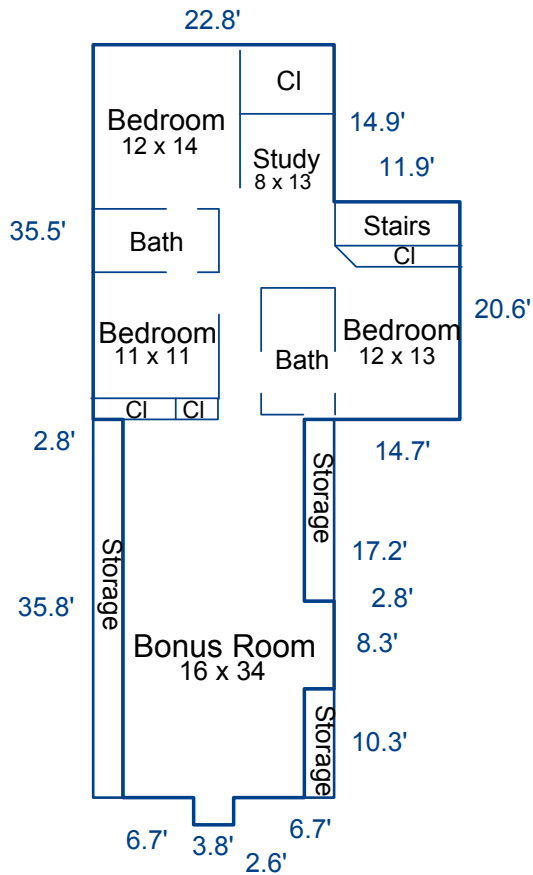

SKETCH

Sketch by Apex Sketch

AREA CALCULATIONS SUMMARY

Code	Description	Factor	Net Size	Perimeter	Net Totals
GLA1	First Floor	1.0	2959.7	269.4	2959.7
GAR	Garage	1.0	850.4	120.2	850.4
P/P	Terrace	1.0	223.0	64.6	
	Porch	1.0	56.0	30.0	279.0

COMMENT TABLE 1

COMMENT TABLE 2	COMMENT TABLE 3

Net LIVABLE cnt 1 (rounded) 2,960

SKETCH/AREA TABLE ADDENDUM

SUBJECT INFO

Company: Your Property People Agent Name: Gina Lorenzo
 Property Address: 209 Glenmoor Drive
 City: Waxhaw State: NC ZipCode: 28173
 : 2 Story/3 Car Garage
 : measurehomes.net (980)428-1222 :
 Measured By: David Helm Date: 06/12/2020

SKETCH

Second Floor

Sketch by Apex Sketch

AREA CALCULATIONS SUMMARY

COMMENT TABLE 1

Code	Description	Factor	Net Size	Perimeter	Net Totals
GLA2	Second Floor	1.0	1703.4	222.8	1703.4
OTH	Storage	1.0	48.2	40.0	
	Storage	1.0	28.8	26.2	
	Storage	1.0	100.2	77.2	177.2