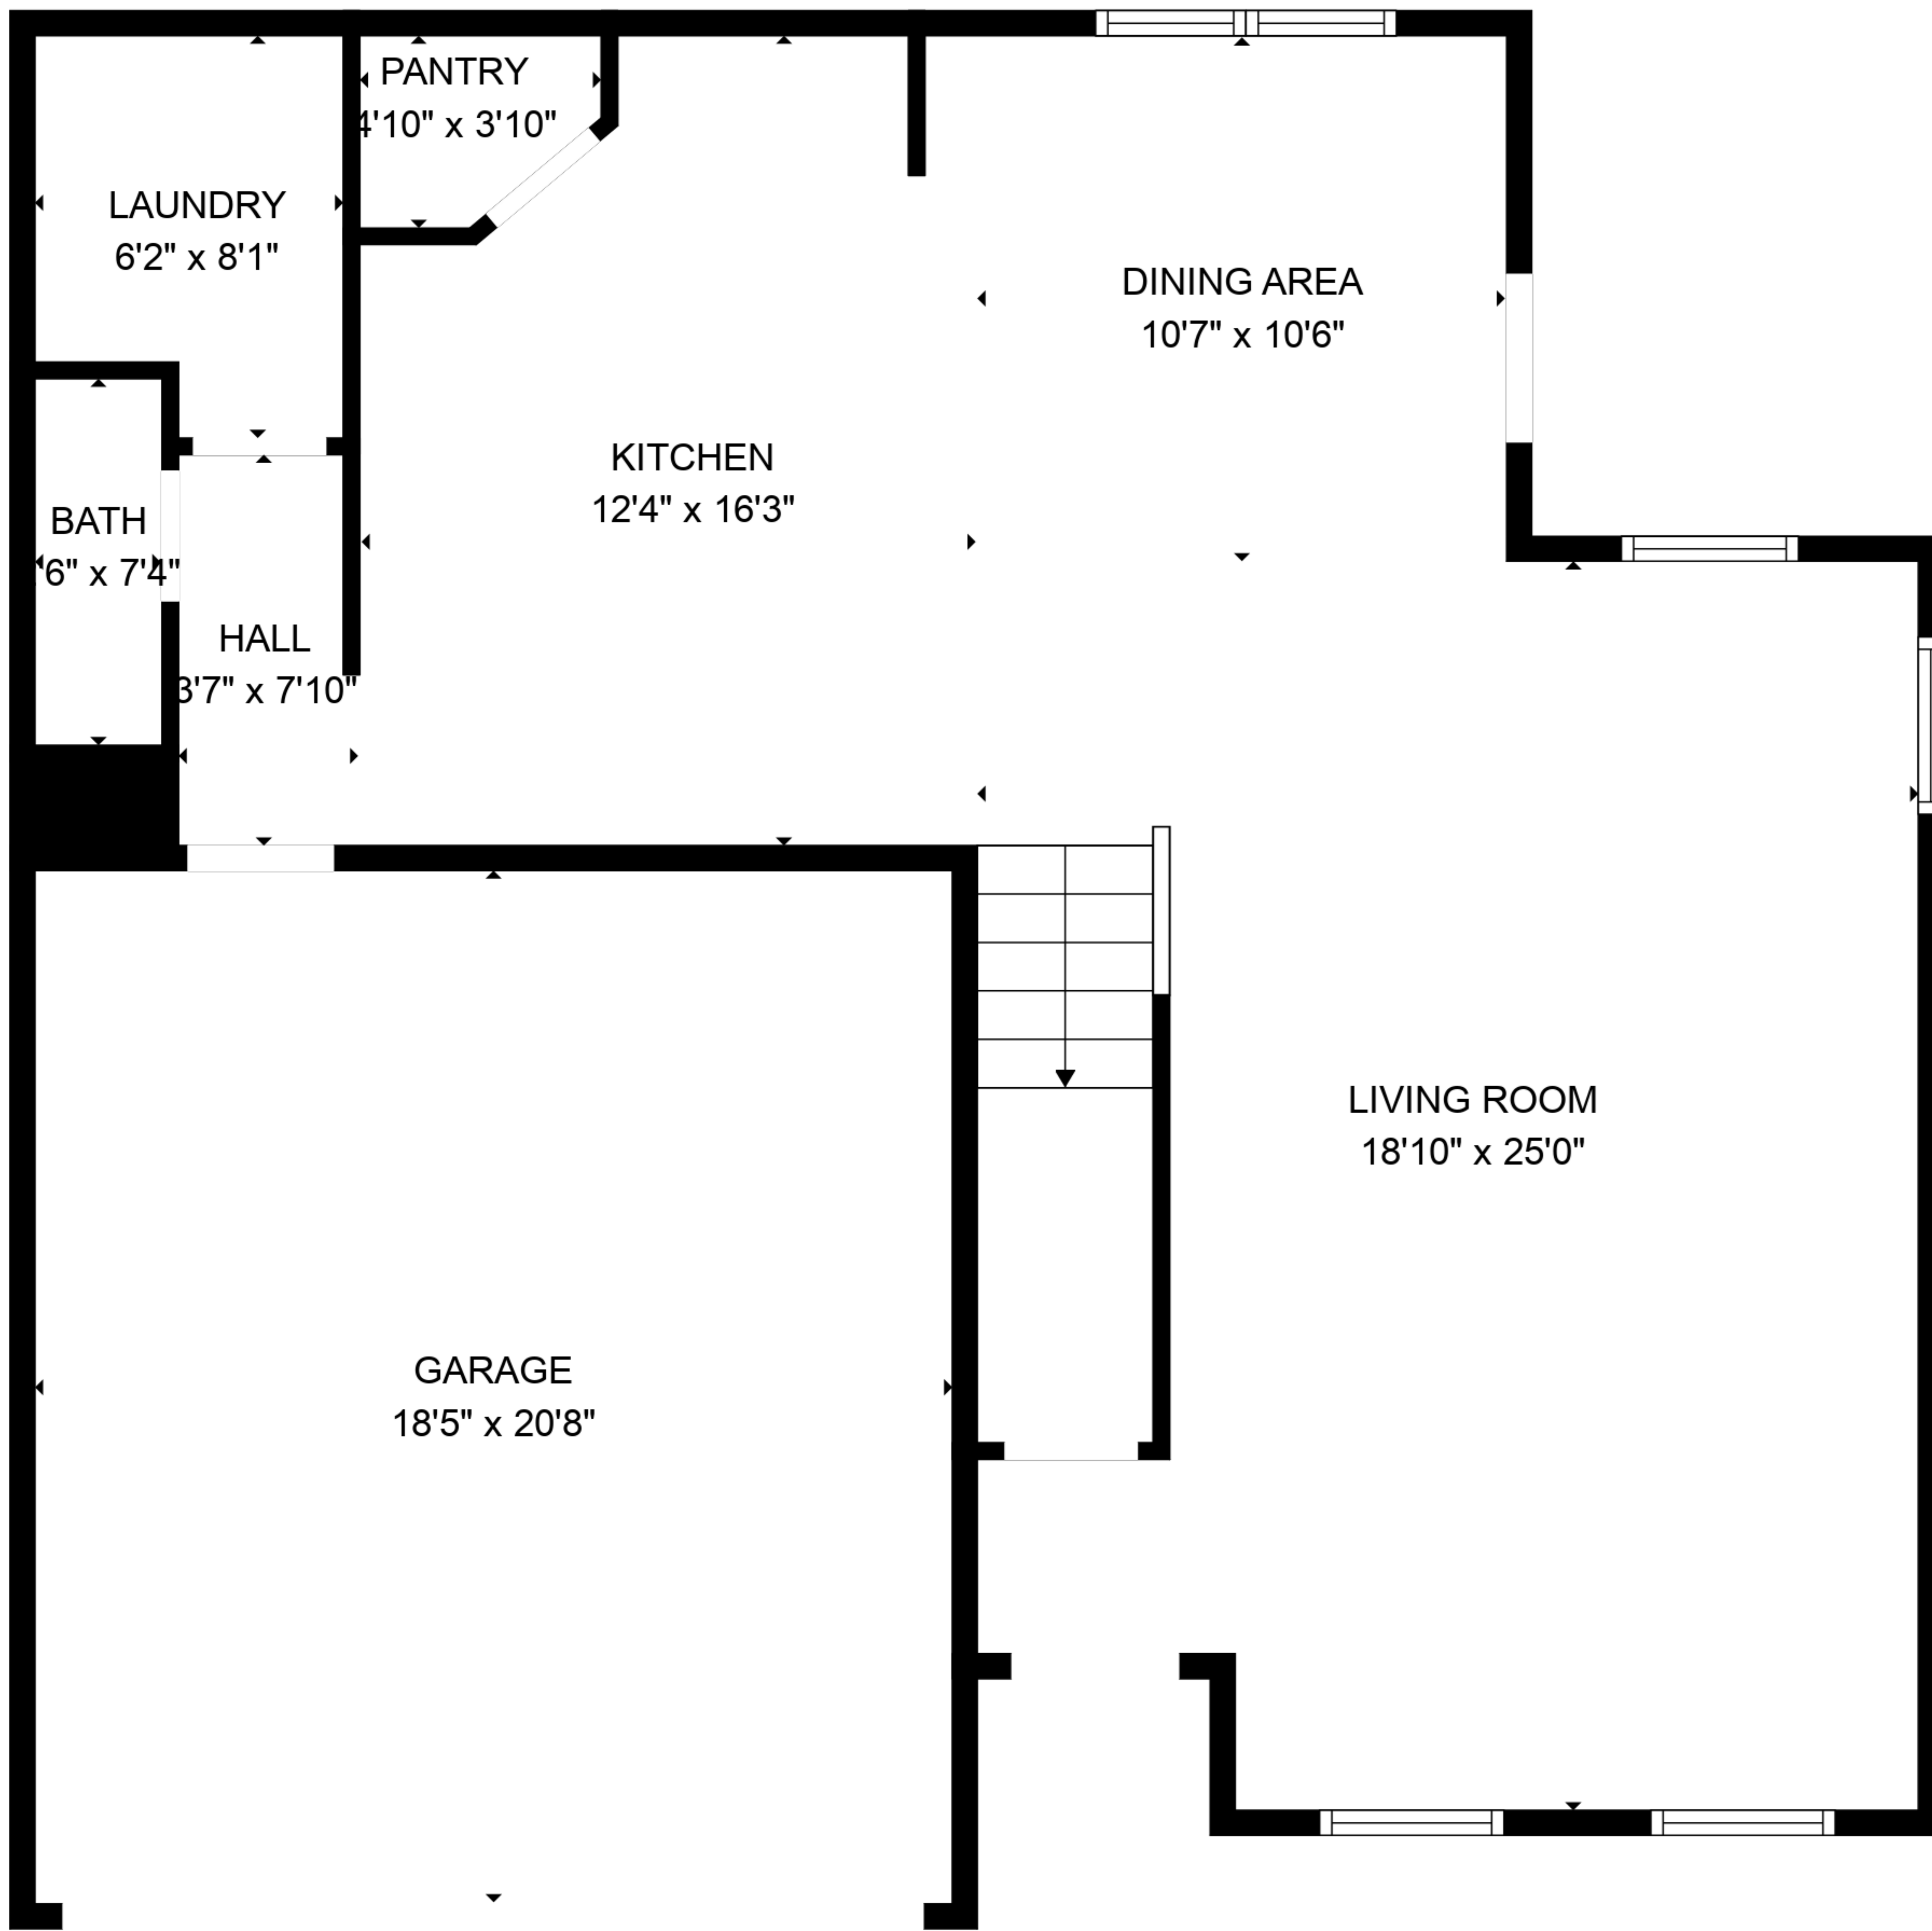

**TOTAL: 2221 sq. ft**  
FLOOR 1: 873 sq. ft, FLOOR 2: 1348 sq. ft  
EXCLUDED AREAS: GARAGE: 380 sq. ft

**TOTAL: 2221 sq. ft**  
FLOOR 1: 873 sq. ft, FLOOR 2: 1348 sq. ft  
EXCLUDED AREAS: GARAGE: 380 sq. ft

FLOOR 1

FLOOR 2

**TOTAL: 2221 sq. ft**  
 FLOOR 1: 873 sq. ft, FLOOR 2: 1348 sq. ft  
 EXCLUDED AREAS: GARAGE: 380 sq. ft