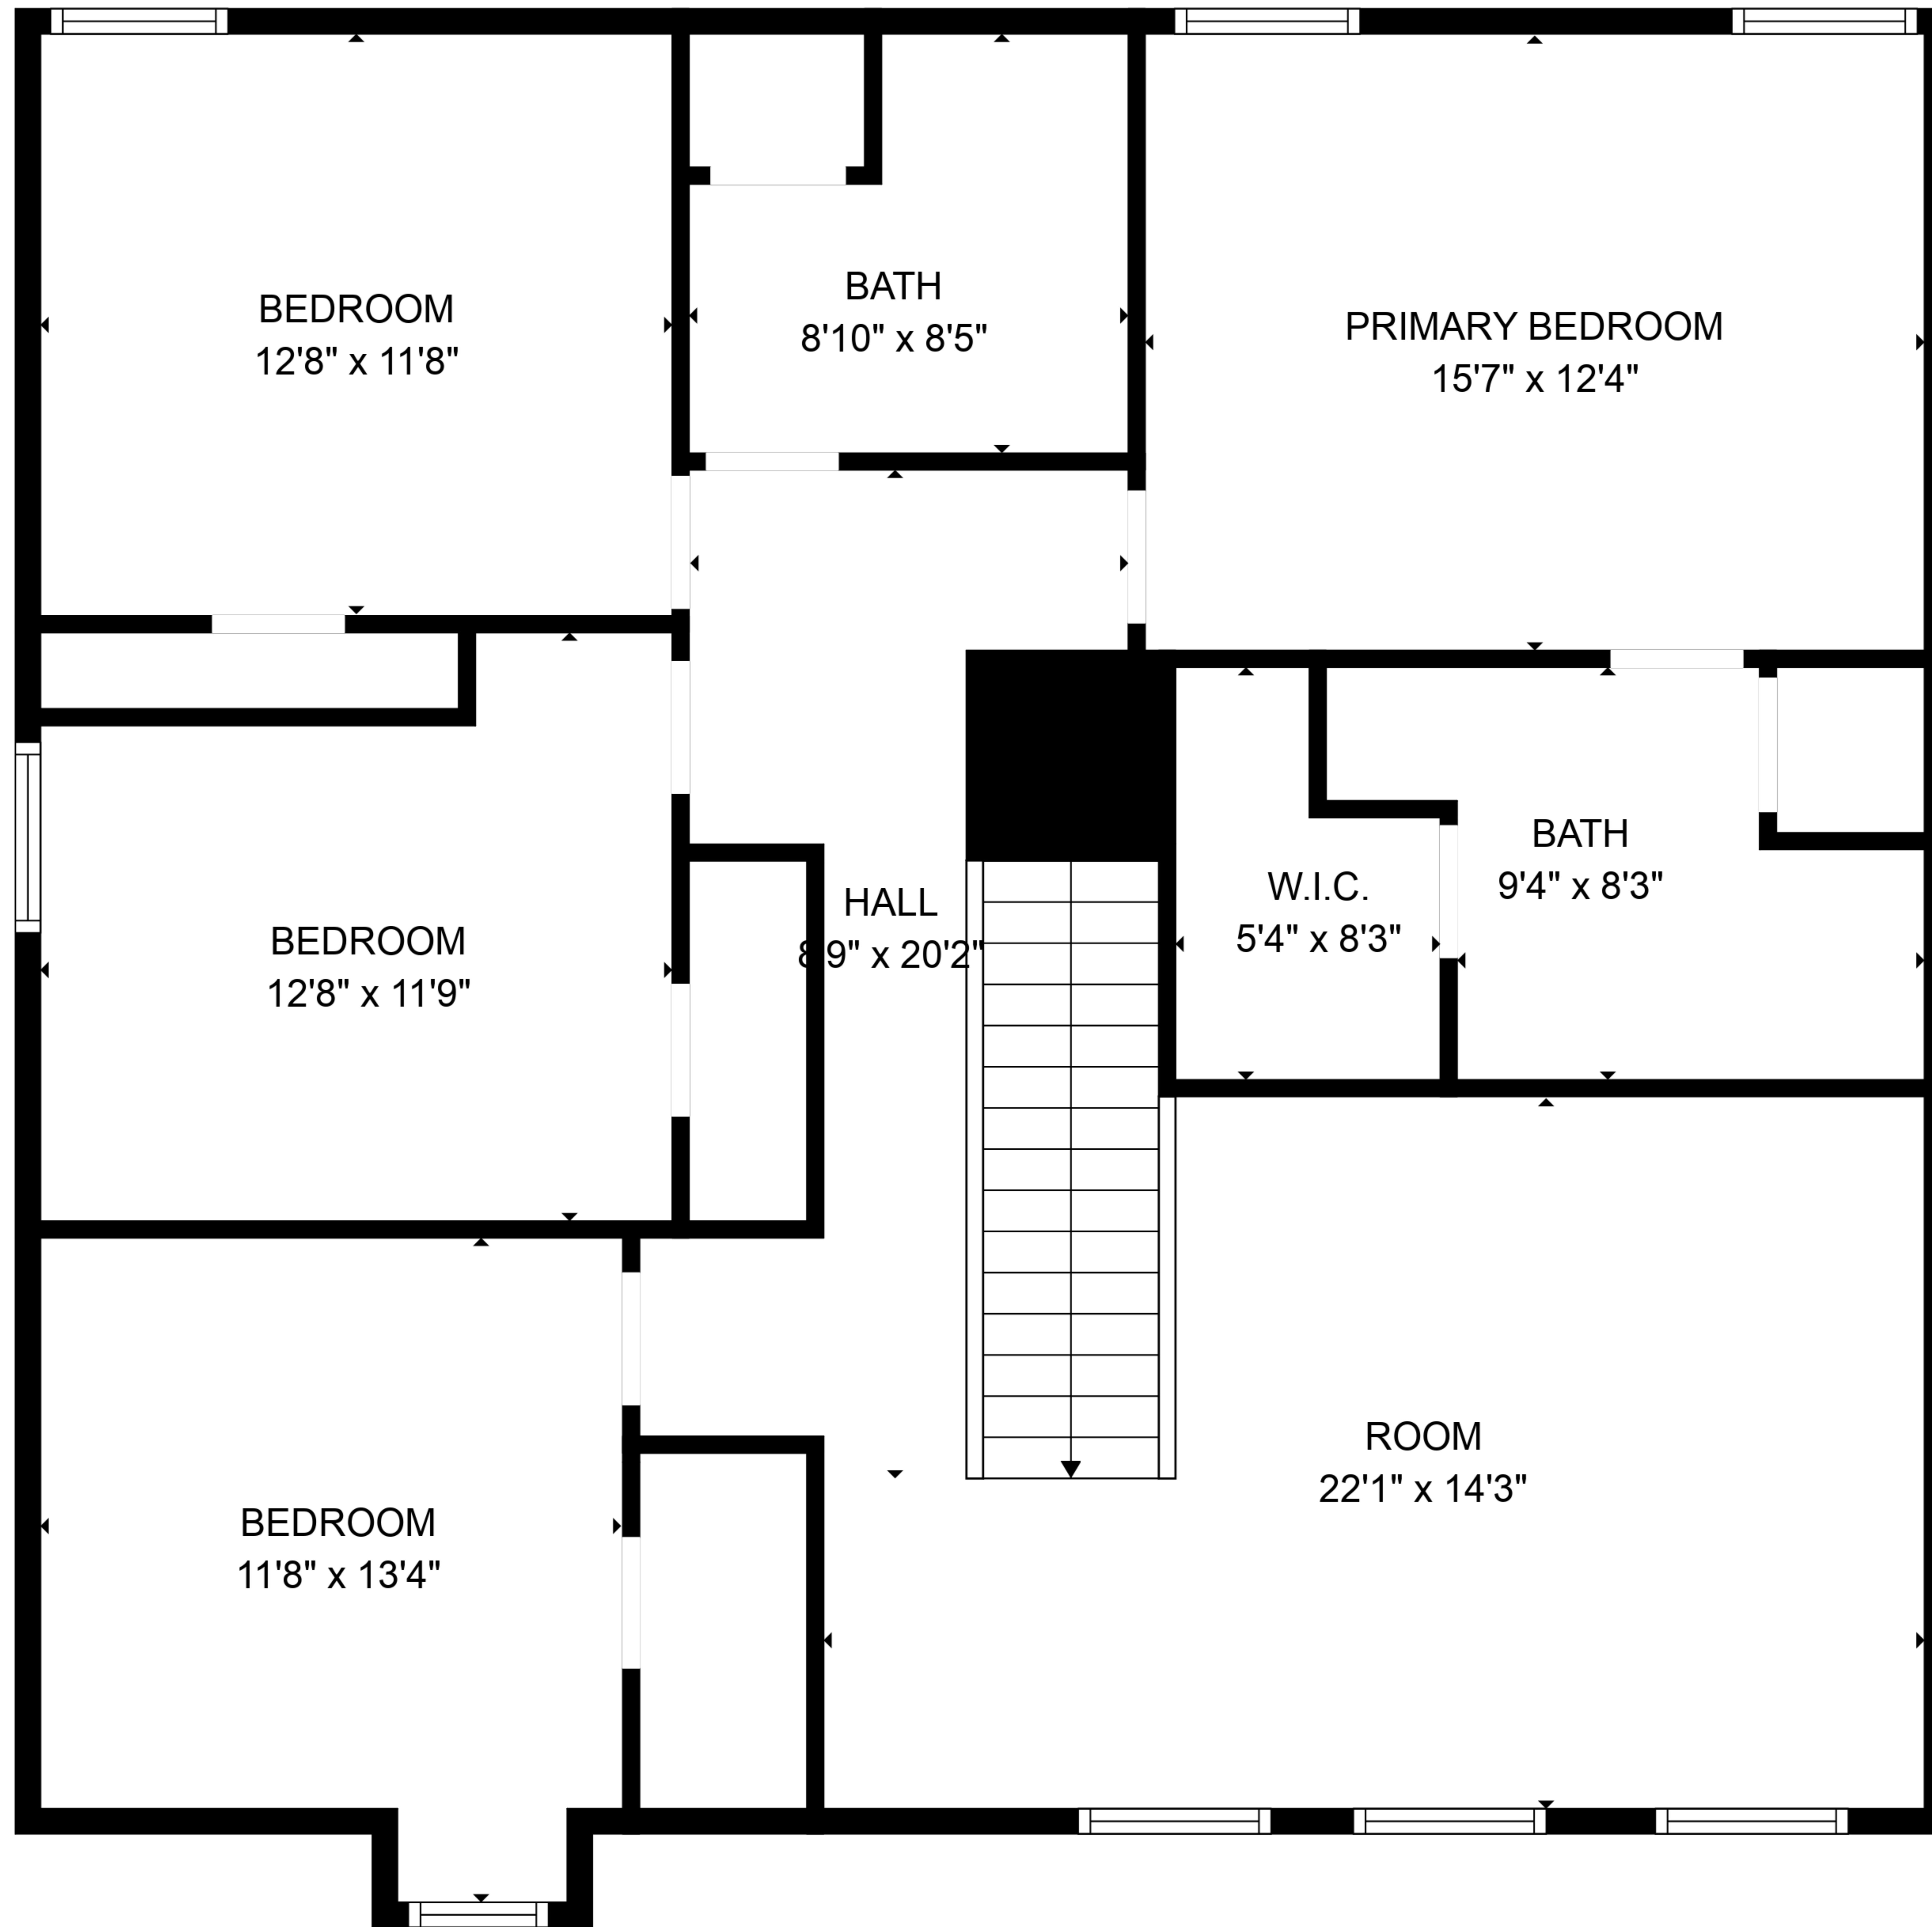

**TOTAL: 2221 sq. ft**  
FLOOR 1: 873 sq. ft, FLOOR 2: 1348 sq. ft  
EXCLUDED AREAS: GARAGE: 380 sq. ft

**TOTAL: 2221 sq. ft**  
FLOOR 1: 873 sq. ft, FLOOR 2: 1348 sq. ft  
EXCLUDED AREAS: GARAGE: 380 sq. ft

FLOOR 1

FLOOR 2

**TOTAL: 2221 sq. ft**  
 FLOOR 1: 873 sq. ft, FLOOR 2: 1348 sq. ft  
 EXCLUDED AREAS: GARAGE: 380 sq. ft