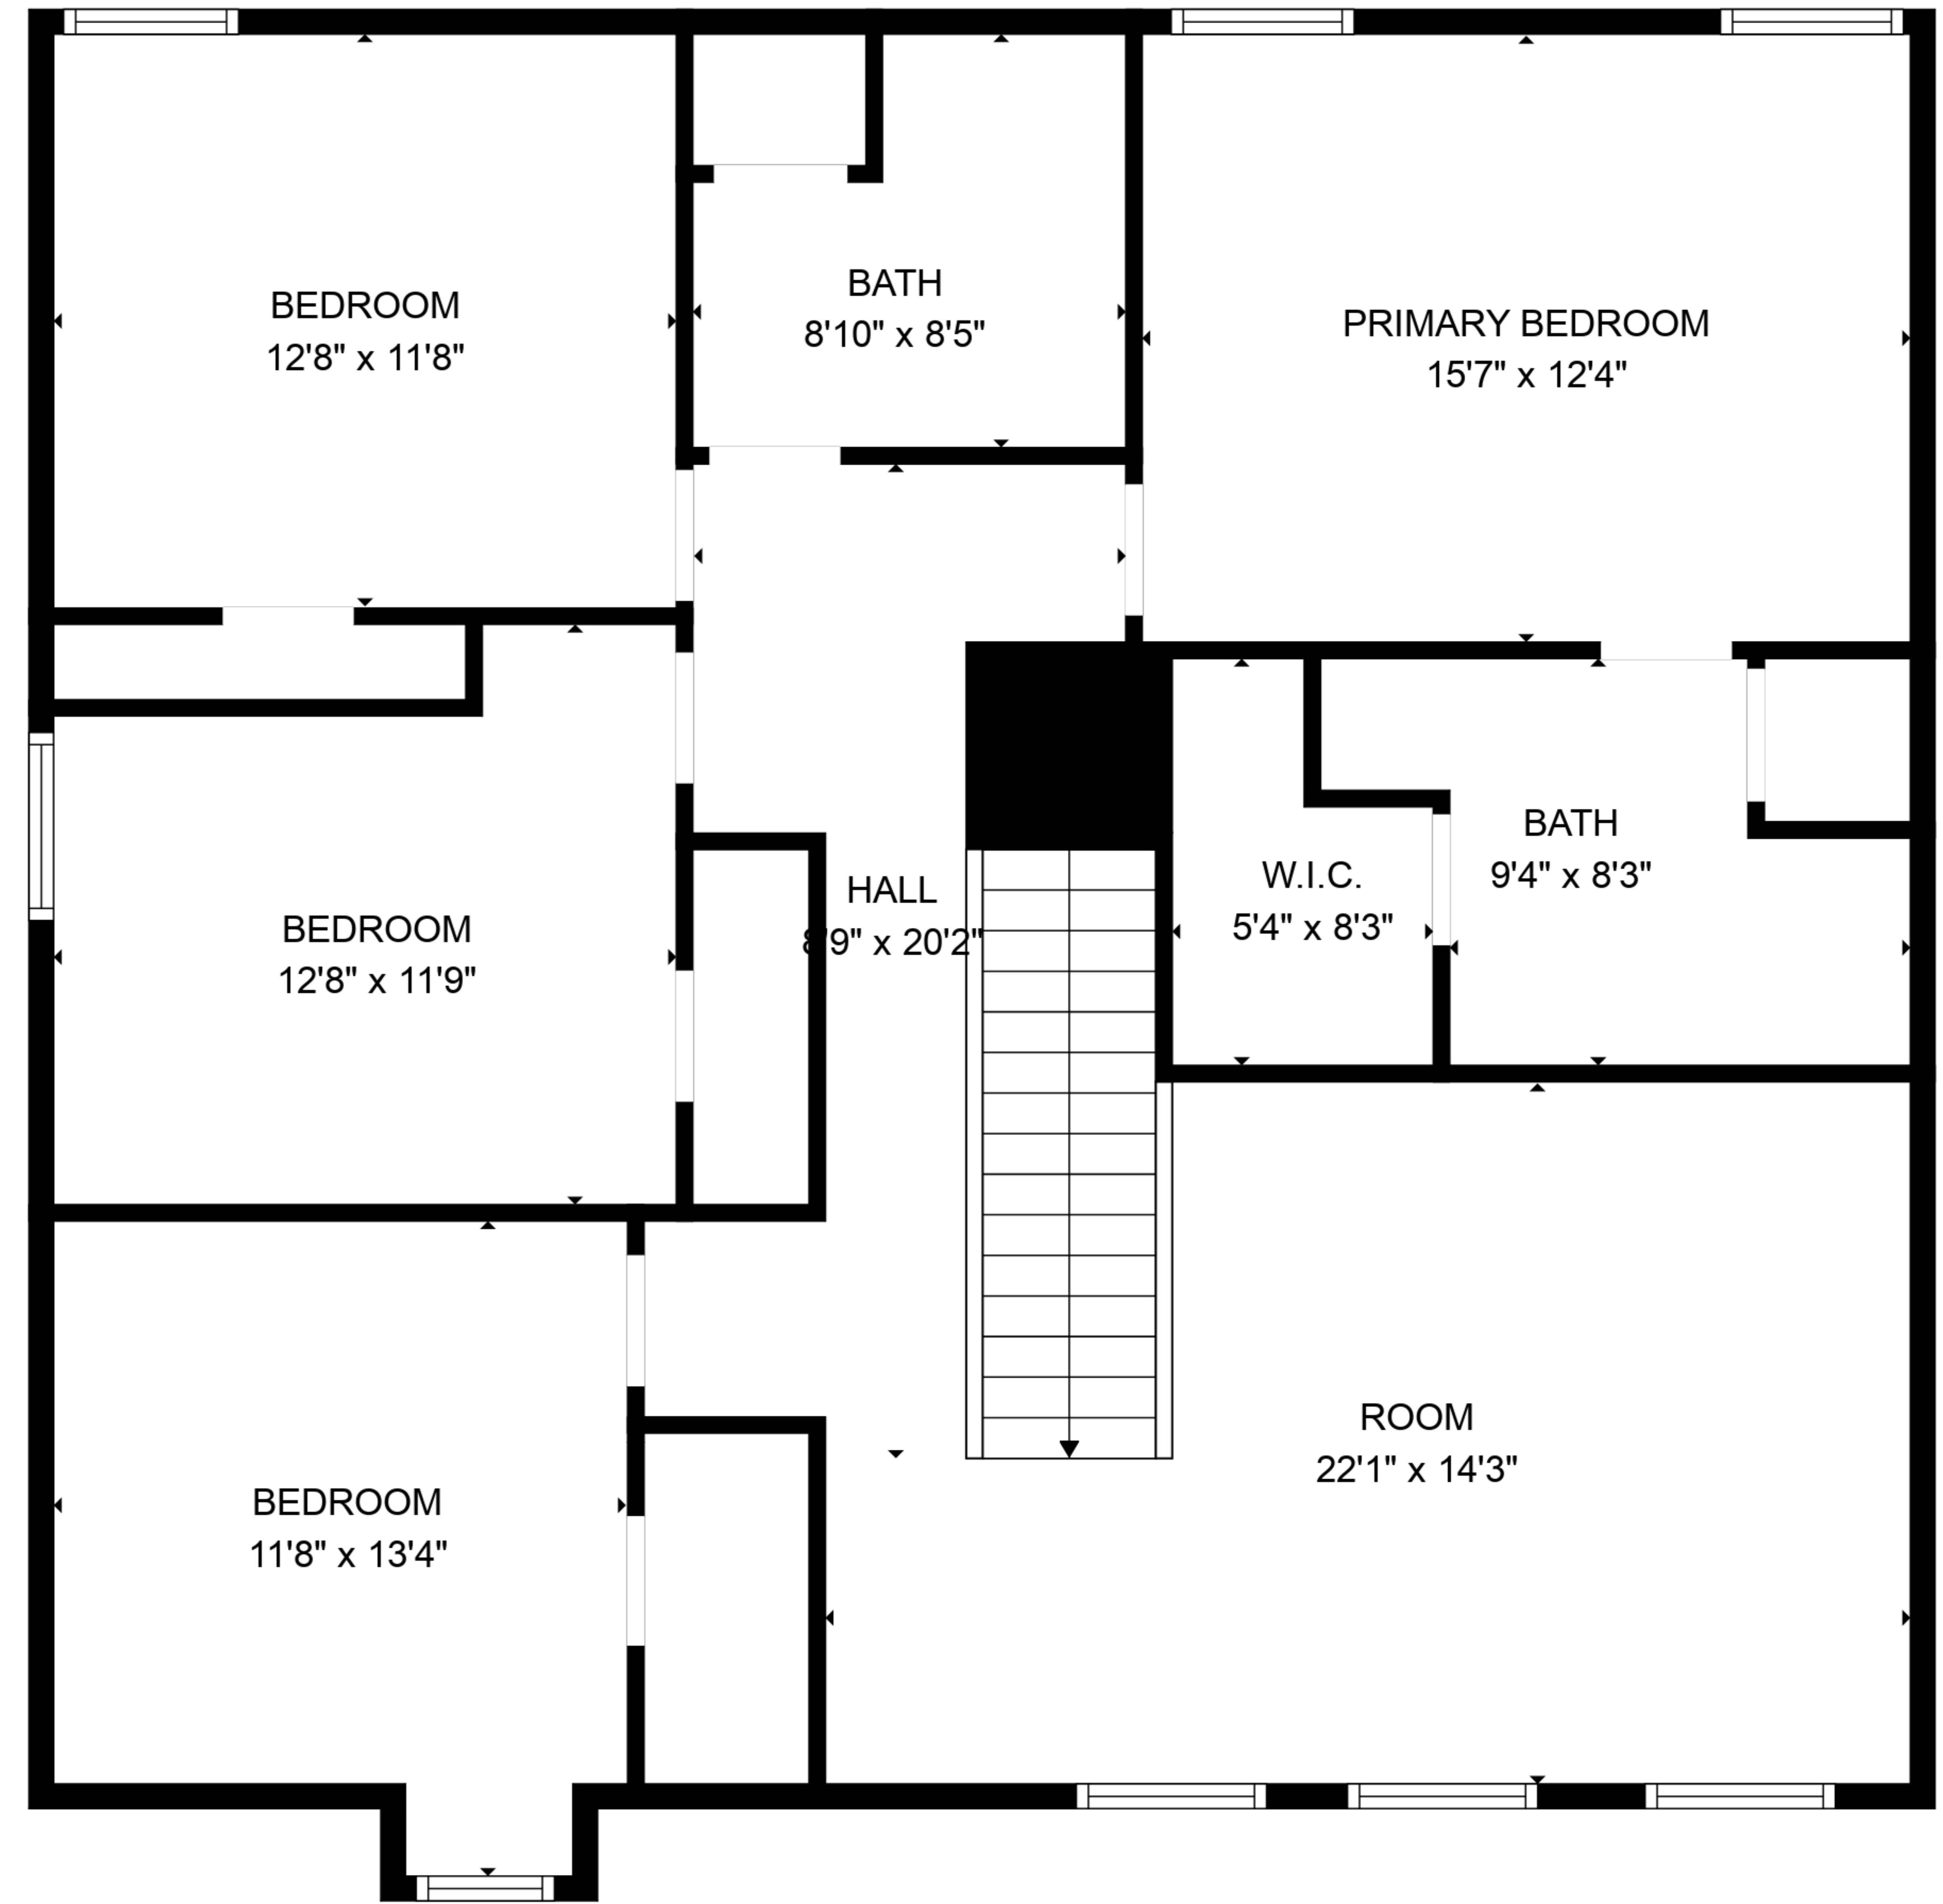

**TOTAL: 2221 sq. ft**  
FLOOR 1: 873 sq. ft, FLOOR 2: 1348 sq. ft  
EXCLUDED AREAS: GARAGE: 380 sq. ft

**TOTAL: 2221 sq. ft**  
FLOOR 1: 873 sq. ft, FLOOR 2: 1348 sq. ft  
EXCLUDED AREAS: GARAGE: 380 sq. ft

FLOOR 1

FLOOR 2

**TOTAL: 2221 sq. ft**  
 FLOOR 1: 873 sq. ft, FLOOR 2: 1348 sq. ft  
 EXCLUDED AREAS: GARAGE: 380 sq. ft