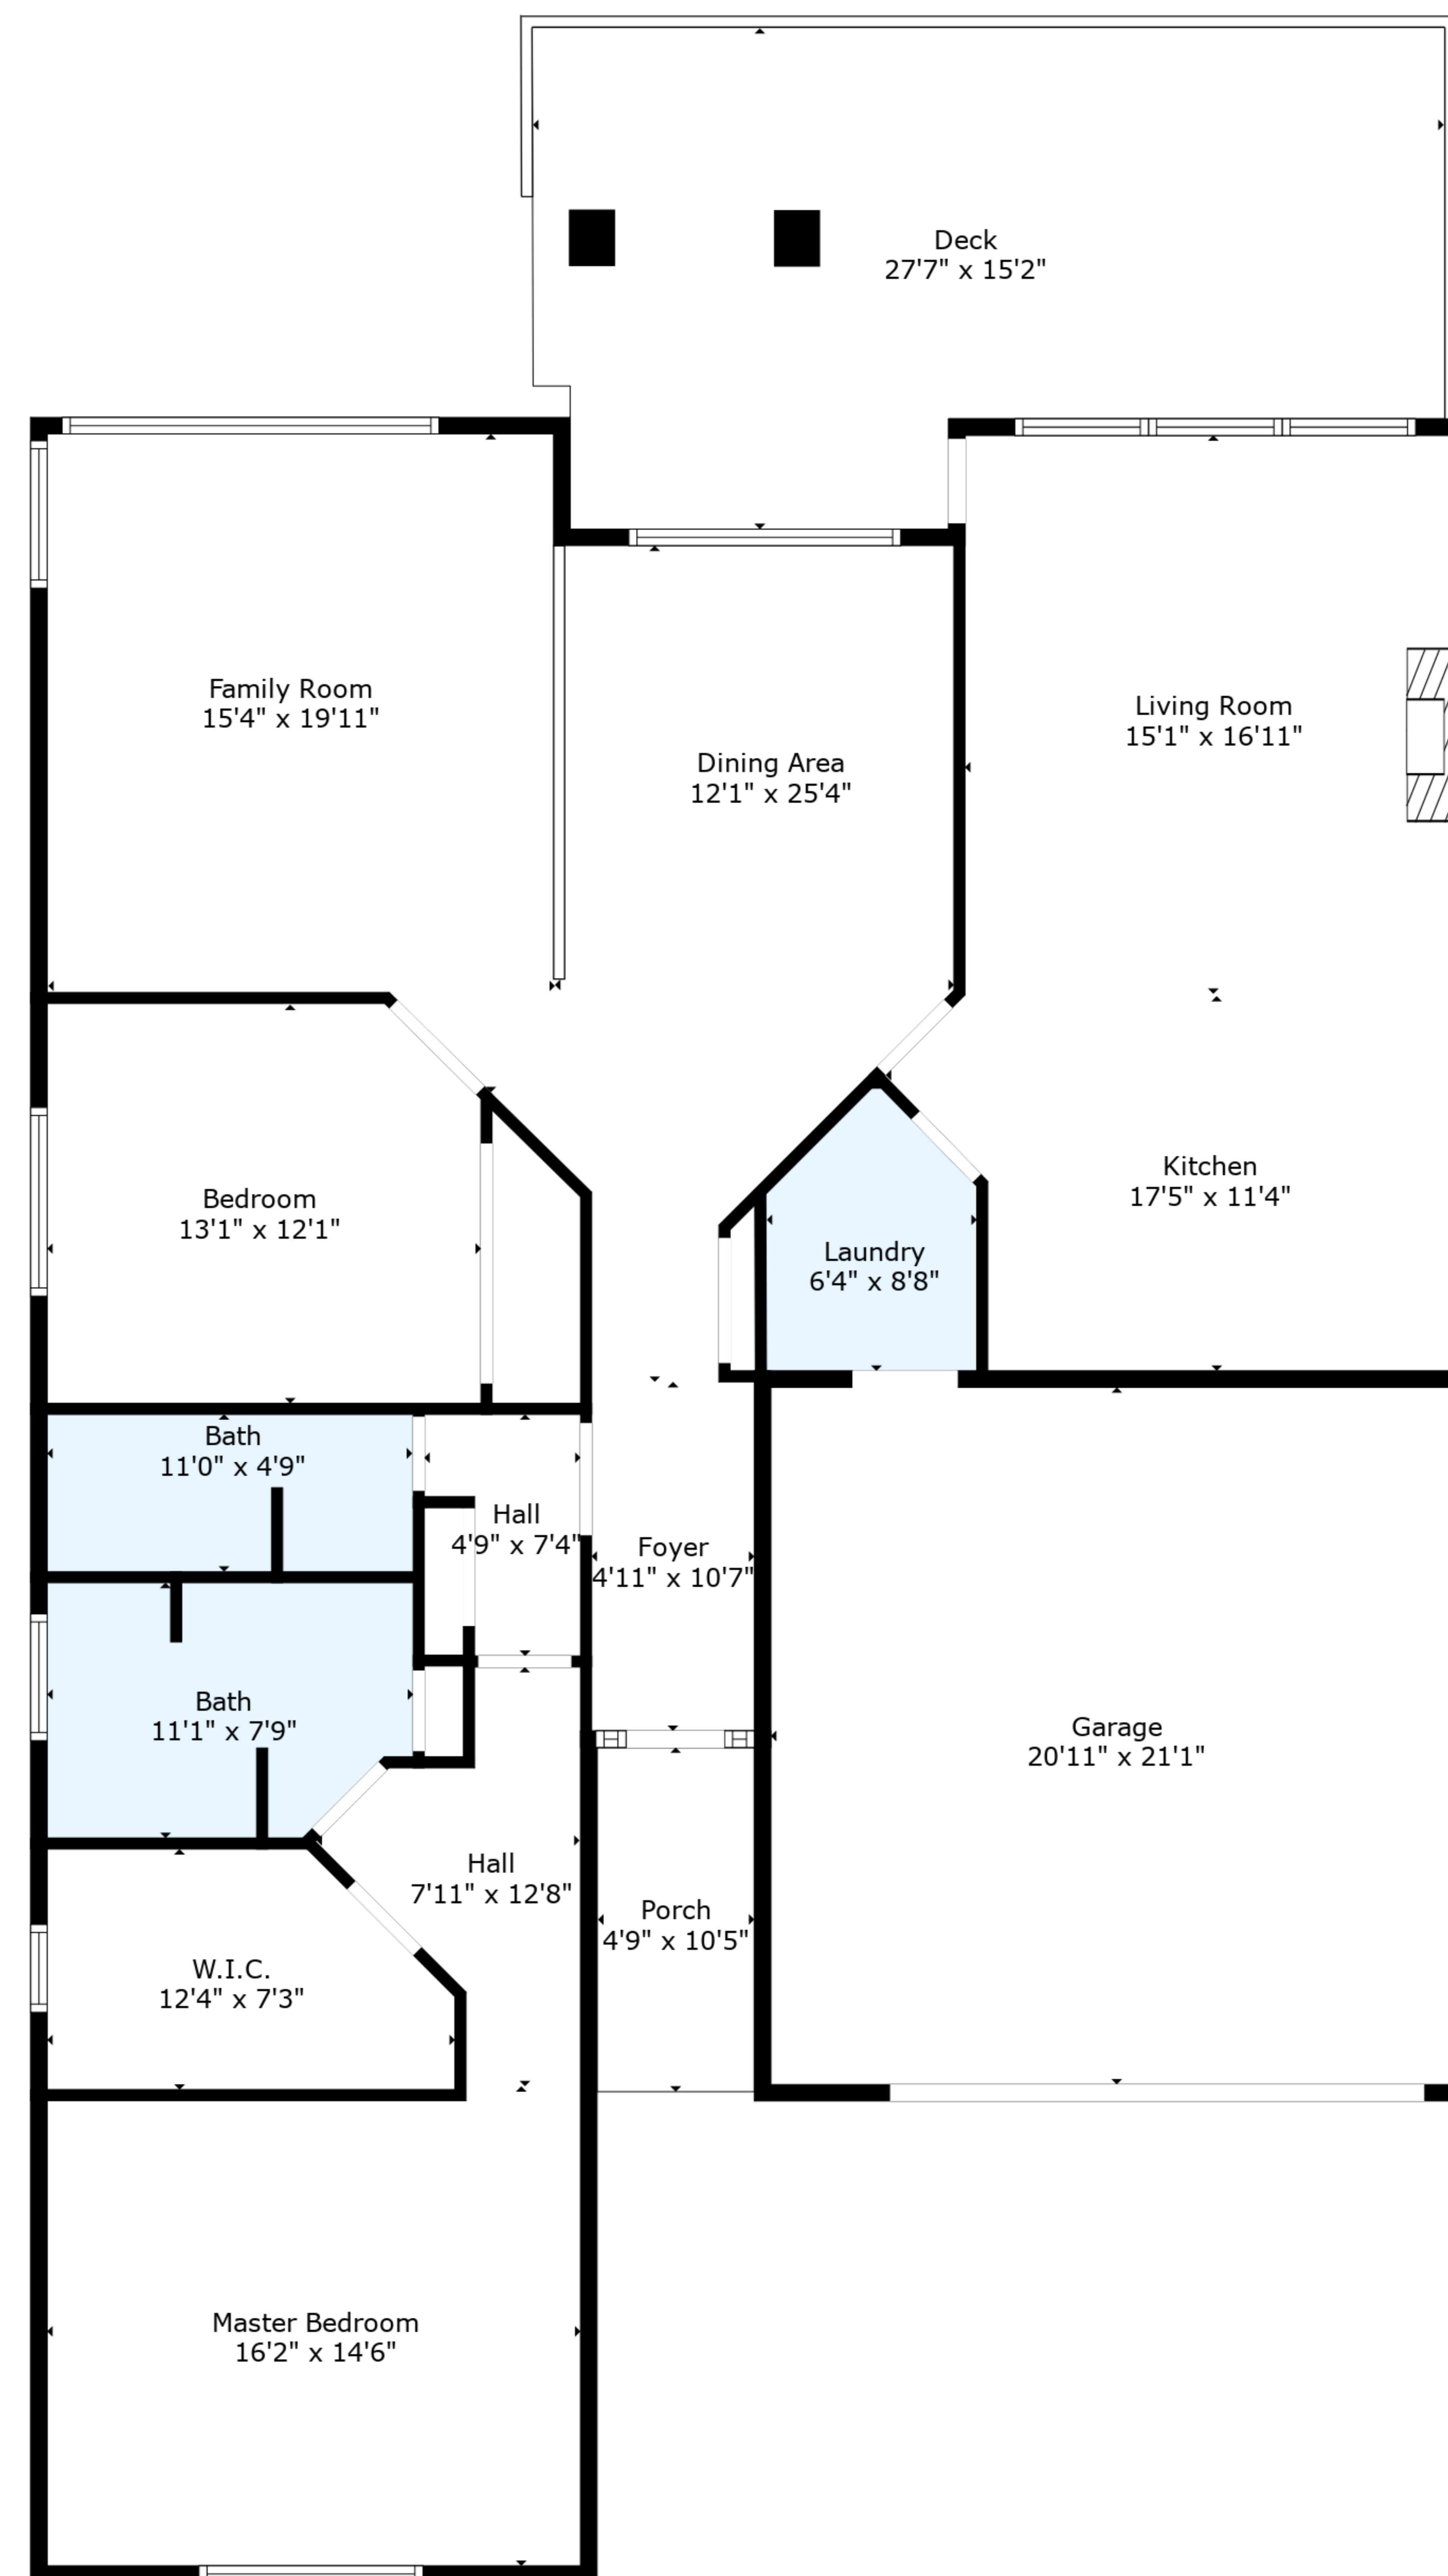

TOTAL: 1811 sq. ft

FLOOR 1: 1811 sq. ft

EXCLUDED AREAS: GARAGE: 441 sq. ft, PORCH: 50 sq. ft, DECK: 364 sq. ft

TOTAL: 1811 sq. ft

FLOOR 1: 1811 sq. ft

EXCLUDED AREAS: GARAGE: 441 sq. ft, PORCH: 50 sq. ft, DECK: 364 sq. ft