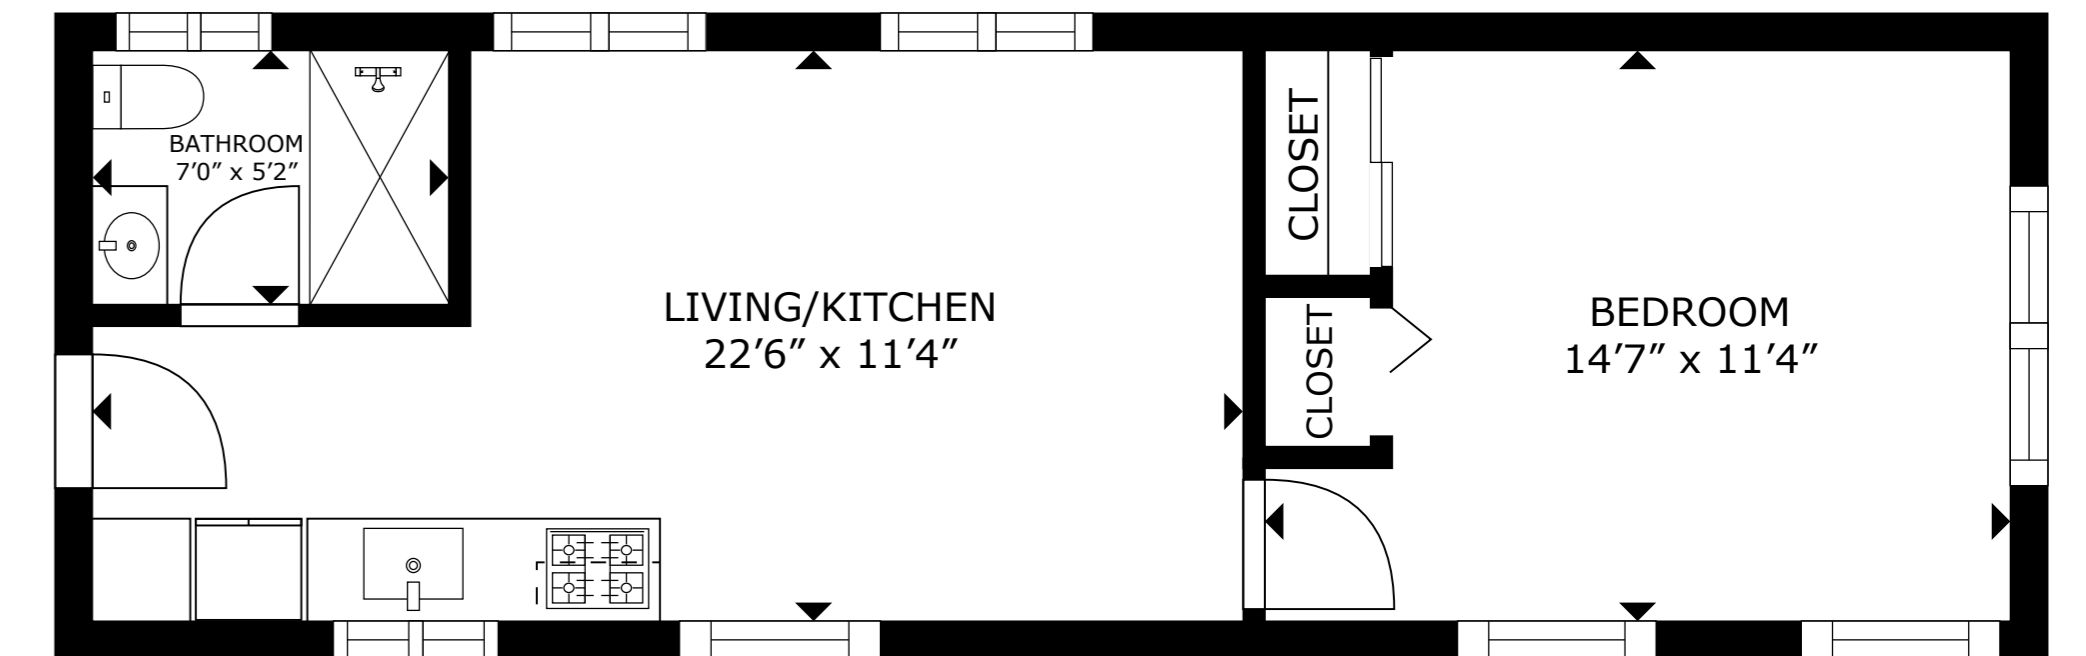

FIRST FLOOR

GROUND FLOOR

GRANNY FLAT

GROSS INTERNAL AREA  
 GROUND FLOOR: 2,049 sq. ft , FIRST FLOOR: 1,036 sq. ft ,  
 GRANNY FLAT: 427 sq. ft , TOTAL AREA : 3,512 sq. ft ,  
 EXCLUDED AREA : COVERED AREA : 639 sq. ft  
 SIZES AND DIMENSIONS ARE APPROXIMATE, ACTUAL MAY VARY.