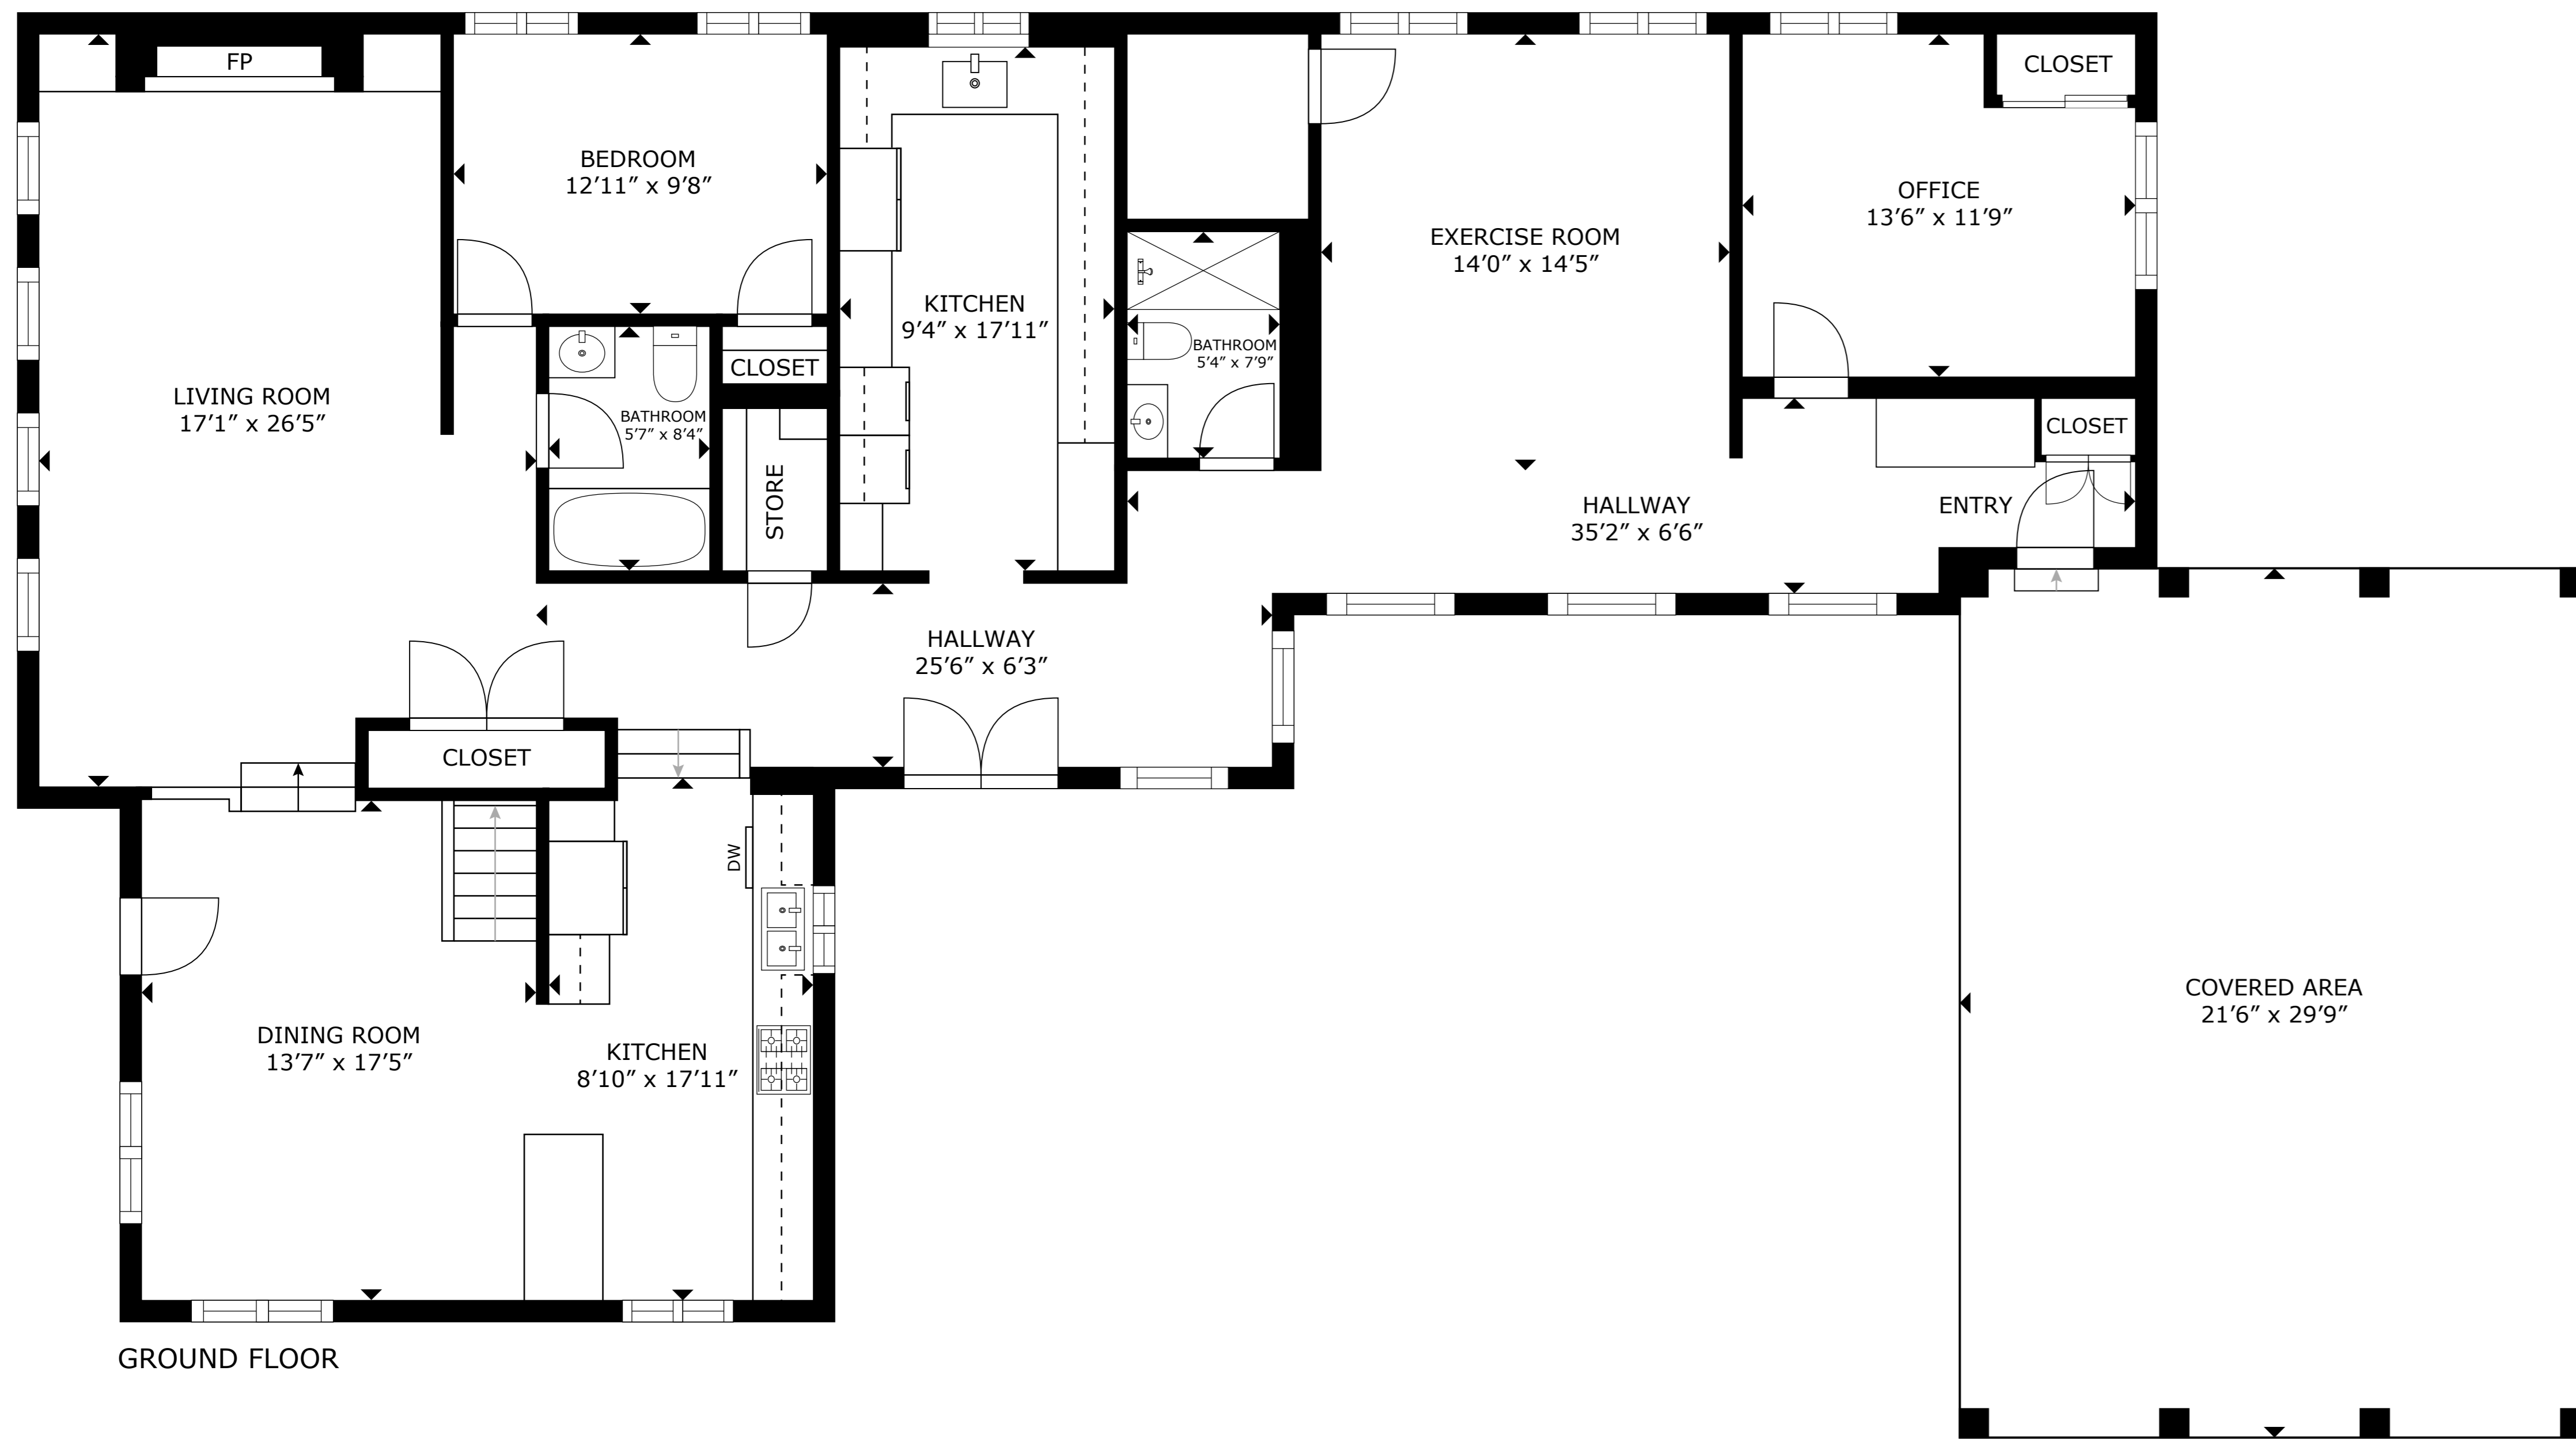

FIRST FLOOR

GROUND FLOOR

GRANNY FLAT

GROSS INTERNAL AREA  
 GROUND FLOOR: 2,049 sq. ft , FIRST FLOOR: 1,036 sq. ft ,  
 GRANNY FLAT: 427 sq. ft , TOTAL AREA : 3,512 sq. ft ,  
 EXCLUDED AREA : COVERED AREA : 639 sq. ft  
 SIZES AND DIMENSIONS ARE APPROXIMATE, ACTUAL MAY VARY.