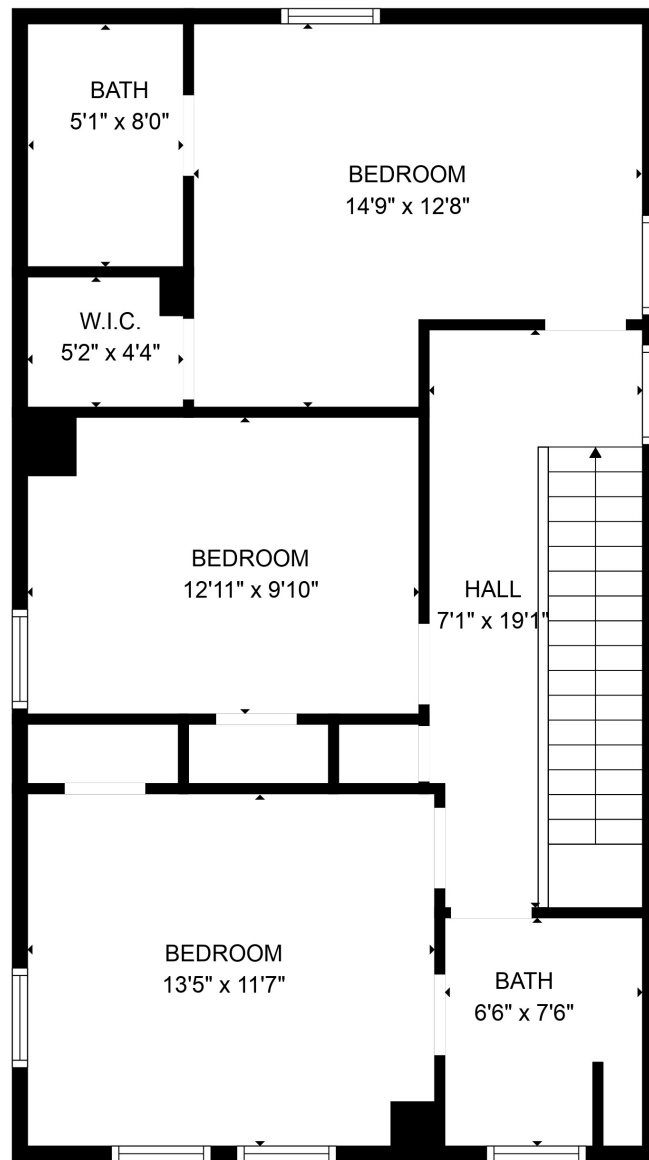

FLOOR 1

FLOOR 2

Total scanned area: 1622 sq. ft

SIZES AND DIMENSIONS ARE APPROXIMATE. ACTUAL MAY VARY.

Total scanned area: 1622 sq. ft

SIZES AND DIMENSIONS ARE APPROXIMATE. ACTUAL MAY VARY.

Total scanned area: 1622 sq. ft

SIZES AND DIMENSIONS ARE APPROXIMATE. ACTUAL MAY VARY.