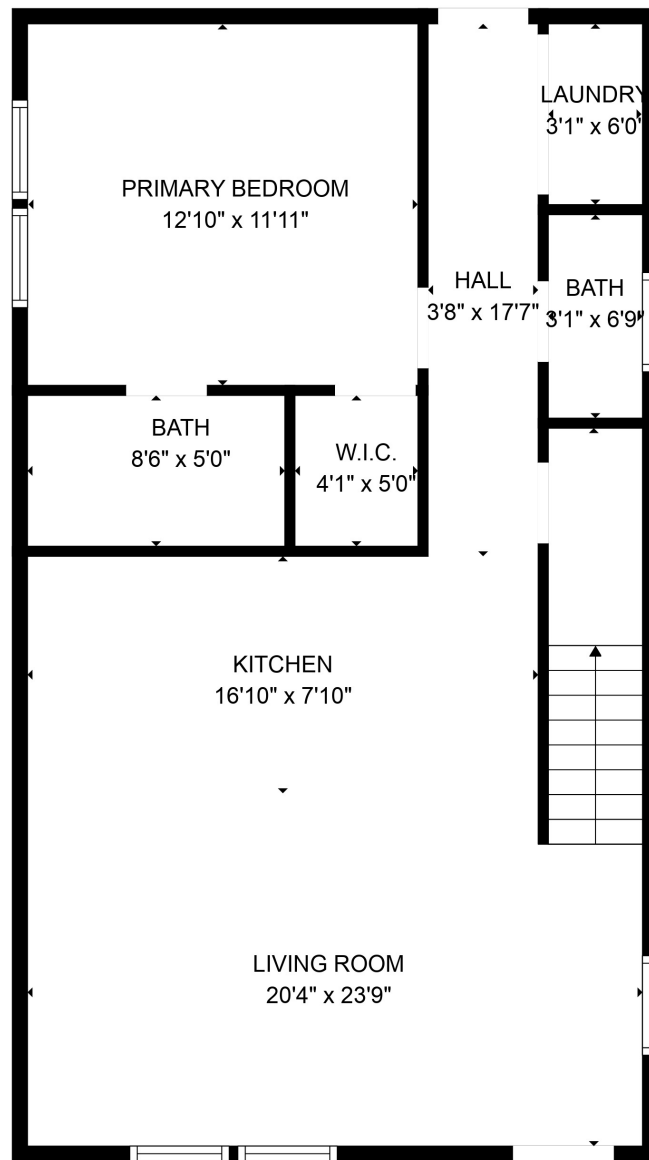

FLOOR 1

FLOOR 2

Total scanned area: 1622 sq. ft

SIZES AND DIMENSIONS ARE APPROXIMATE. ACTUAL MAY VARY.

Total scanned area: 1622 sq. ft

SIZES AND DIMENSIONS ARE APPROXIMATE. ACTUAL MAY VARY.

Total scanned area: 1622 sq. ft

SIZES AND DIMENSIONS ARE APPROXIMATE. ACTUAL MAY VARY.