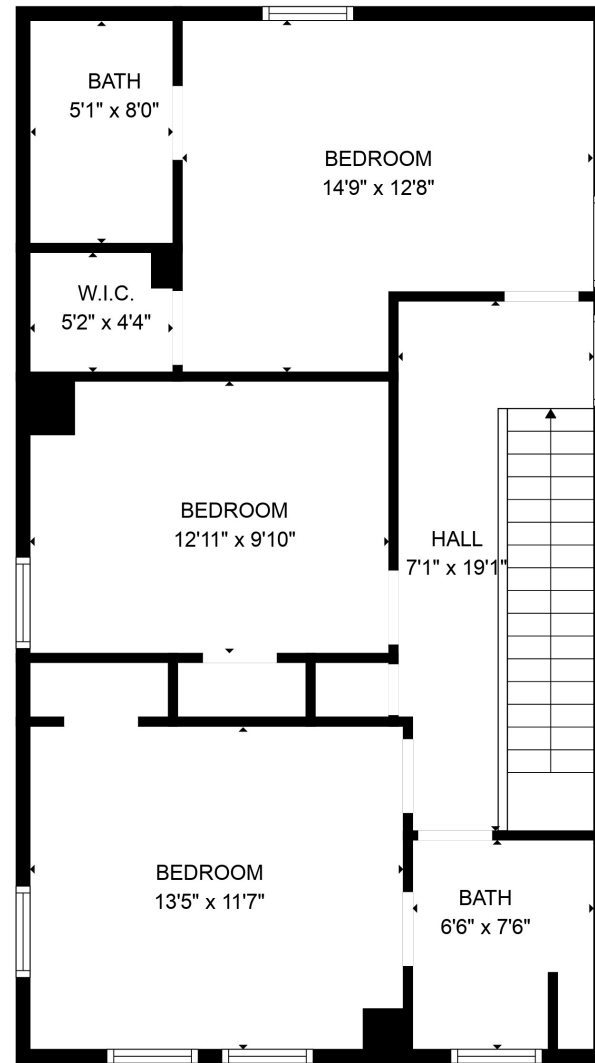

FLOOR 1

FLOOR 2

Total scanned area: 1622 sq. ft

SIZES AND DIMENSIONS ARE APPROXIMATE. ACTUAL MAY VARY.

Total scanned area: 1622 sq. ft

SIZES AND DIMENSIONS ARE APPROXIMATE. ACTUAL MAY VARY.

Total scanned area: 1622 sq. ft

SIZES AND DIMENSIONS ARE APPROXIMATE. ACTUAL MAY VARY.