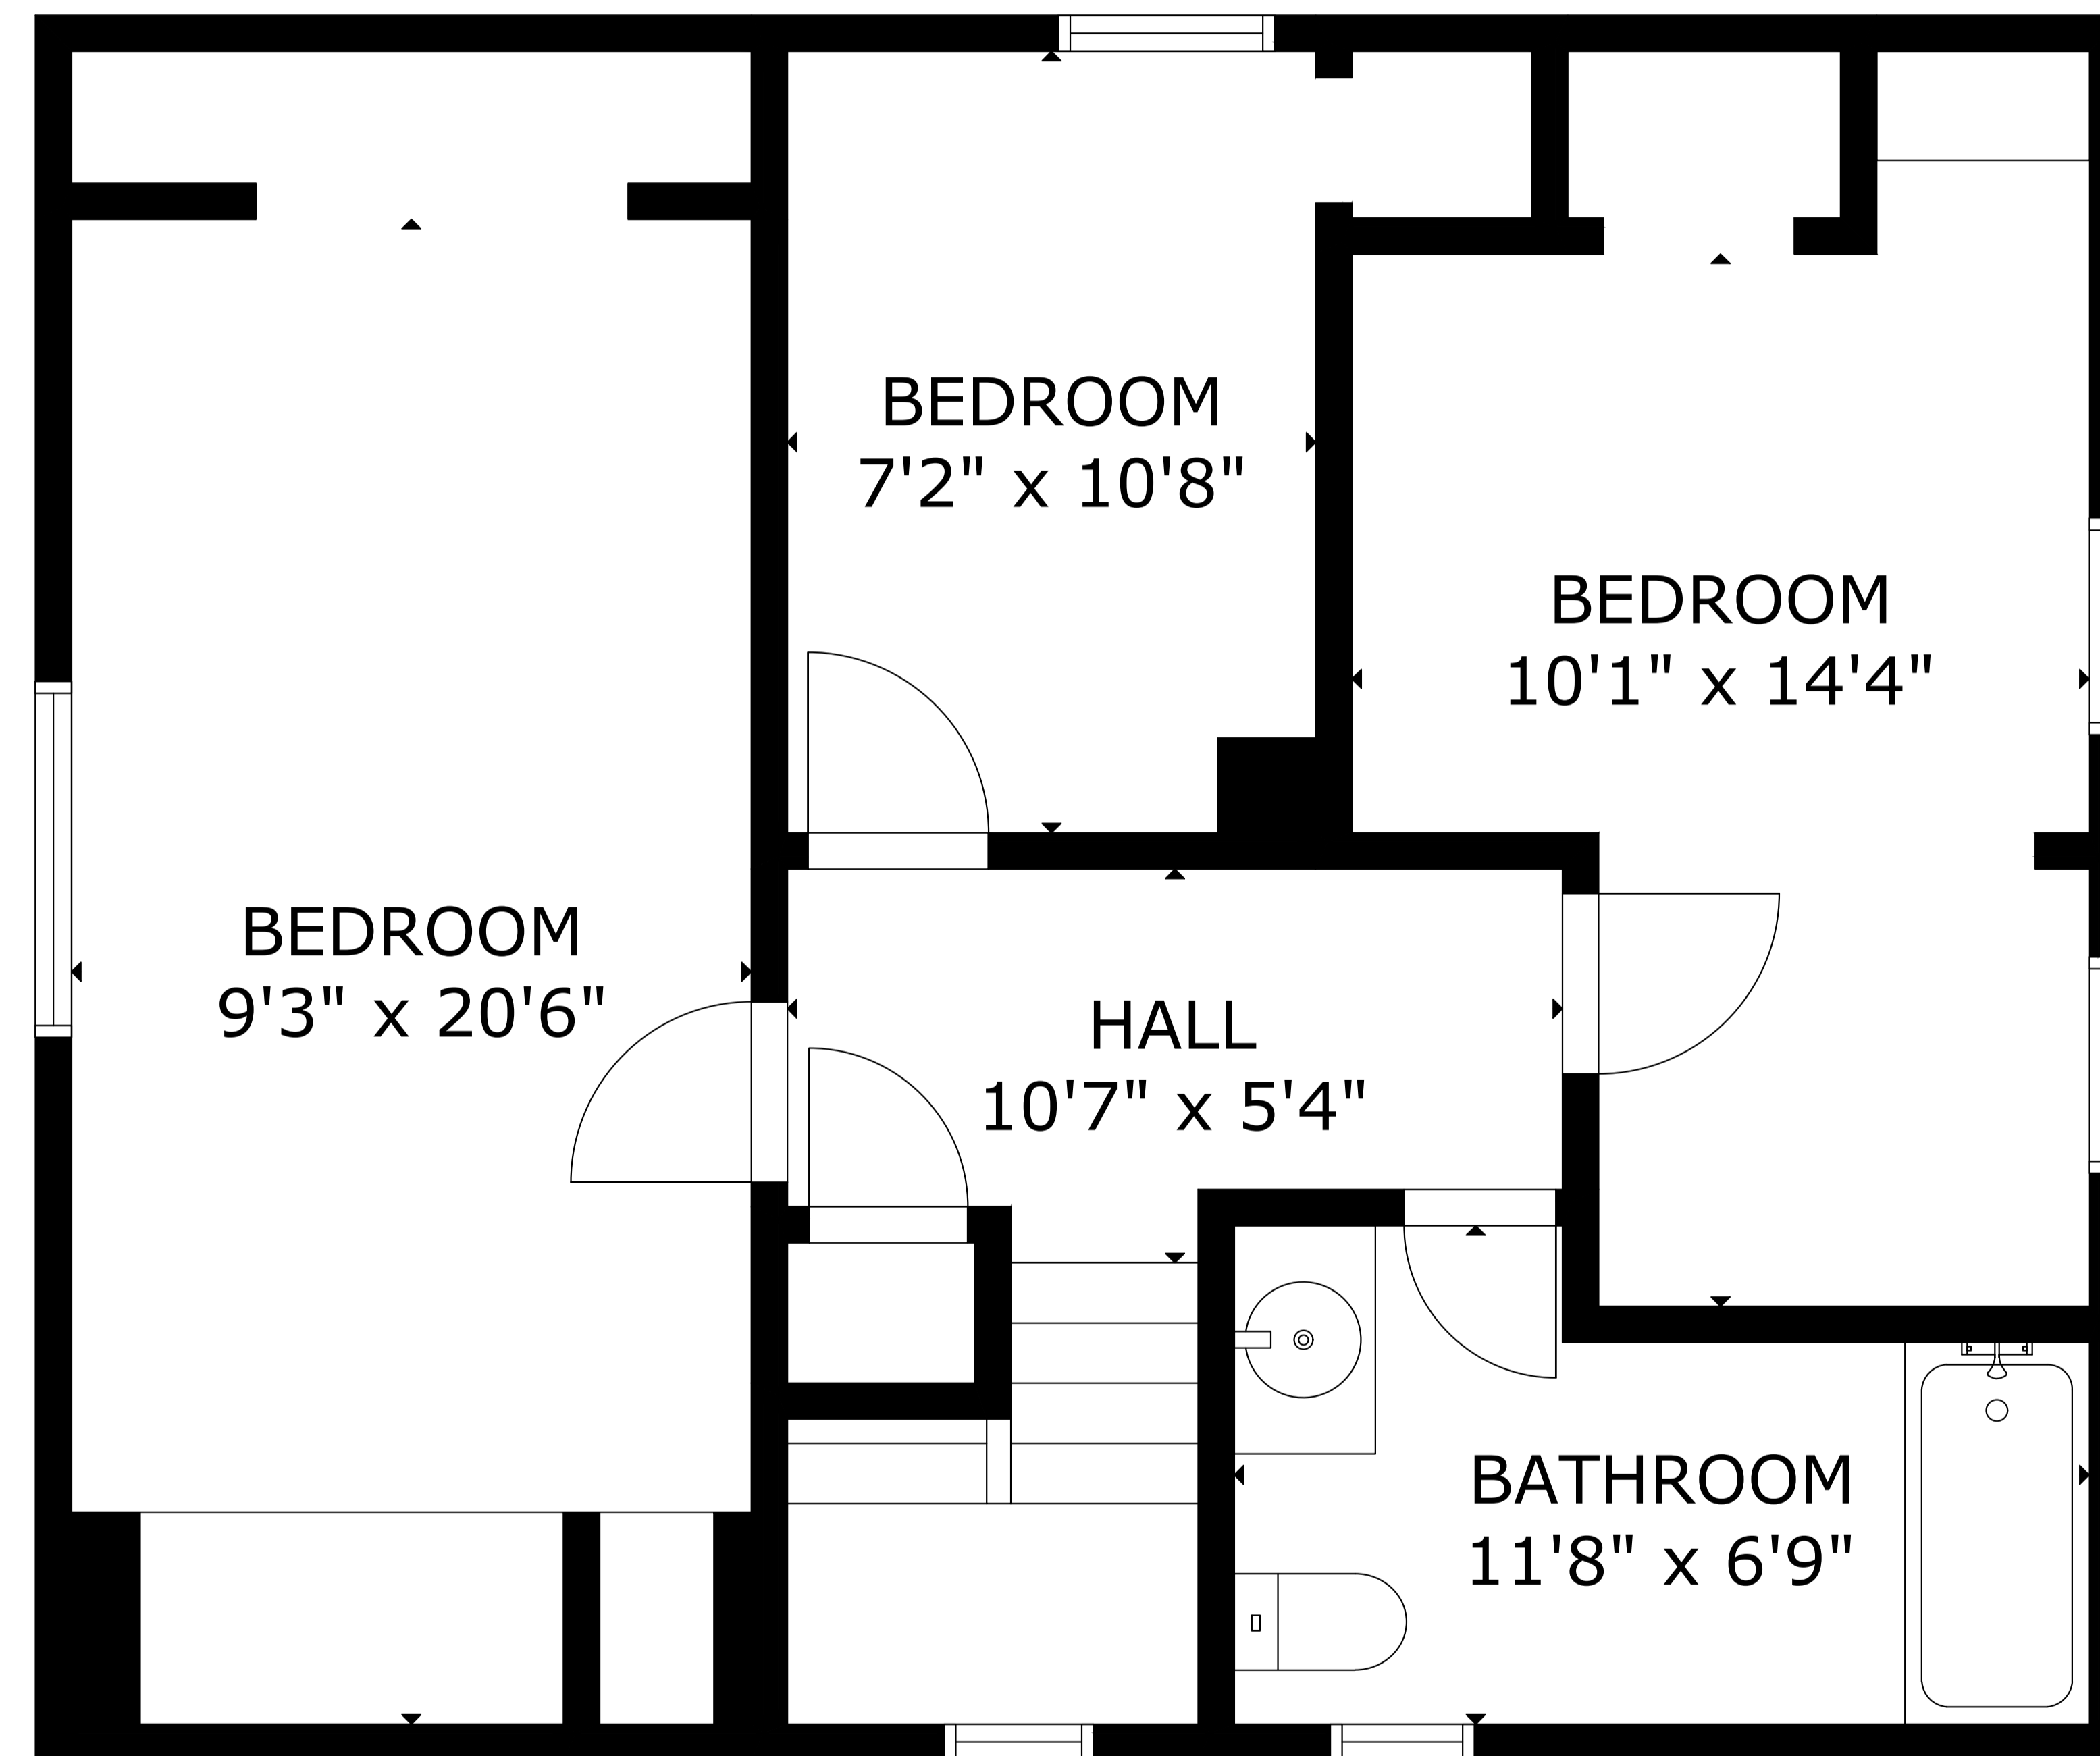

FLOOR 1

FLOOR 2

GROSS INTERNAL AREA
 TOTAL: 1353 sq.ft
 FLOOR 1: 726 sq.ft, FLOOR 2: 627 sq.ft
 SIZE AND DIMENSIONS ARE APPROXIMATE, ACTUAL MAY VARY