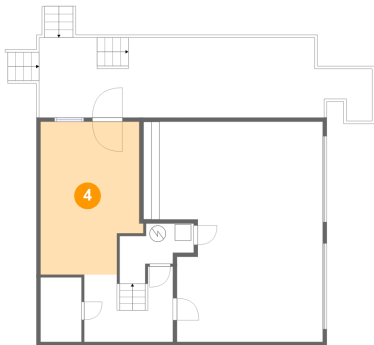

4 Floor 1 - Recreation Room

Dimensions: 12'8" x 18'9"
Area: 214 sq. ft
Counted as Living Area:
Yes

Heated: Yes
Finished: Yes
Enclosed: Yes
Contiguous:
Yes
Permitted: Yes
Wet Space: No
Addition: No
Conversion: No