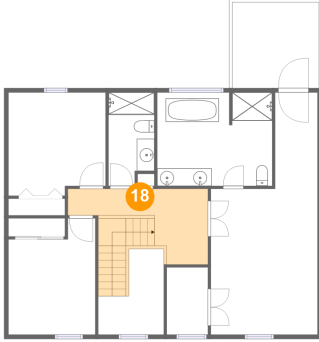

85 Dixon Dr, Hardy, Franklin County, Virginia, United States, 24101

18 Floor 3 - Hall

Dimensions: 15'11" x 8'7"
Area: 123 sq. ft
Counted as Living Area:
Yes

Heated: Yes
Finished: Yes
Enclosed: Yes
Contiguous:
Yes
Permitted: Yes
Wet Space: No
Addition: No
Conversion: No