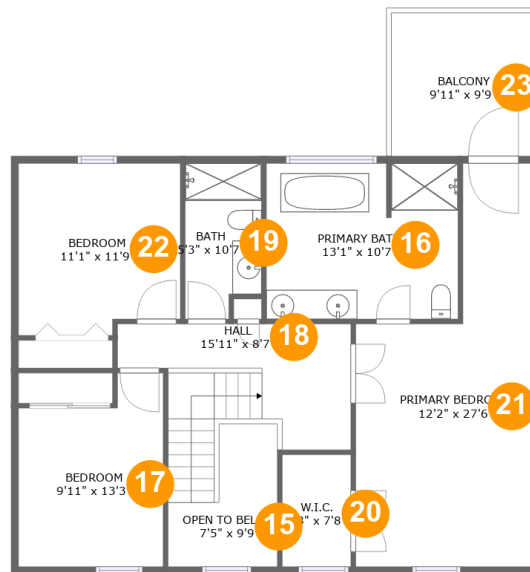

**85 Dixon Dr, Hardy, Franklin County, Virginia,
United States, 24101**

Room Dimensions

Floor 2

Total sqft: 1465

Living area: 1209

#	Room name	Dimensions	Area (sqft)	Counted as Living Area
7	Living Room	10'0" x 13'3"	132 sq. ft	Yes
8	Foyer	14'8" x 13'3"	159 sq. ft	Yes
9	Wc	3'10" x 7'3"	28 sq. ft	Yes
10	Kitchen	17'10" x 14'0"	230 sq. ft	Yes
11	Porch	35'6" x 7'2"	256 sq. ft	No
12	Family Room	17'4" x 15'7"	249 sq. ft	Yes
13	Sunroom	17'0" x 9'6"	154 sq. ft	Yes
14	Dining Room	9'11" x 13'3"	131 sq. ft	Yes

85 Dixon Dr, Hardy, Franklin County, Virginia, United States, 24101

Room Dimensions

Floor 3

Total sqft: 1129

Living area: 974

#	Room name	Dimensions	Area (sqft)	Counted as Living Area
15	Open To Below	7'5" x 9'9"	54 sq. ft	No
16	Primary Bath	13'1" x 10'7"	138 sq. ft	Yes
17	Bedroom	9'11" x 13'3"	114 sq. ft	Yes
18	Hall	15'11" x 8'7"	123 sq. ft	Yes
19	Bath	5'3" x 10'7"	52 sq. ft	Yes
20	W.i.c.	4'8" x 7'8"	36 sq. ft	Yes
21	Primary Bedroom	12'2" x 27'6"	254 sq. ft	Yes
22	Bedroom	11'1" x 11'9"	125 sq. ft	Yes
23	Balcony	9'11" x 9'9"	97 sq. ft	No

14 Floor 2 - Dining Room

Dimensions: 9'11" x 13'3"
Area: 131 sq. ft
Counted as Living Area:
Yes

Heated: Yes
Finished: Yes
Enclosed: Yes
Contiguous:
Yes
Permitted: Yes
Wet Space: No
Addition: No
Conversion: No

85 Dixon Dr, Hardy, Franklin County, Virginia, United States, 24101

18 Floor 3 - Hall

Dimensions: 15'11" x 8'7"
Area: 123 sq. ft
Counted as Living Area:
Yes

Heated: Yes
Finished: Yes
Enclosed: Yes
Contiguous:
Yes
Permitted: Yes
Wet Space: No
Addition: No
Conversion: No