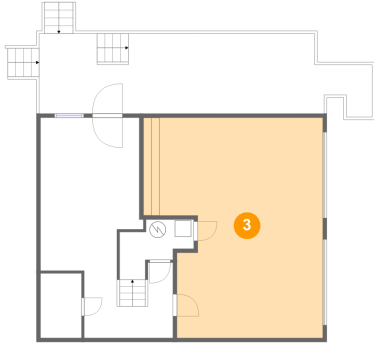

85 Dixon Dr, Hardy, Franklin County, Virginia, United States, 24101

3 Floor 1 - Garage

Dimensions: 22'0" x 27'0"
Area: 522 sq. ft
Counted as Living Area: No

Heated: No
Finished: No
Enclosed: Yes
Contiguous: Yes
Permitted: Yes
Wet Space: No
Addition: No
Conversion: No