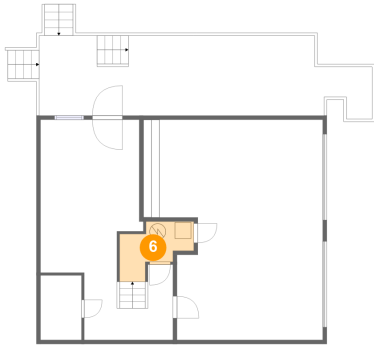

85 Dixon Dr, Hardy, Franklin County, Virginia, United States, 24101

6 Floor 1 - Electrical Room

Dimensions: 9'1" x 5'10"
Area: 45 sq. ft
Counted as Living Area: No

Heated: No
Finished: No
Enclosed: Yes
Contiguous: Yes
Permitted: Yes
Wet Space: No
Addition: No
Conversion: No