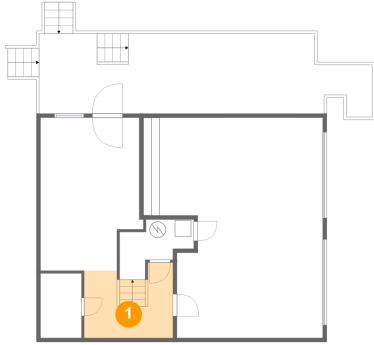

85 Dixon Dr, Hardy, Franklin County, Virginia, United States, 24101

Room Dimensions

Floor 3

Total sqft: 1129

Living area: 974

#	Room name	Dimensions	Area (sqft)	Counted as Living Area
15	Open To Below	7'5" x 9'9"	54 sq. ft	No
16	Primary Bath	13'1" x 10'7"	138 sq. ft	Yes
17	Bedroom	9'11" x 13'3"	114 sq. ft	Yes
18	Hall	15'11" x 8'7"	123 sq. ft	Yes
19	Bath	5'3" x 10'7"	52 sq. ft	Yes
20	W.i.c.	4'8" x 7'8"	36 sq. ft	Yes
21	Primary Bedroom	12'2" x 27'6"	254 sq. ft	Yes
22	Bedroom	11'1" x 11'9"	125 sq. ft	Yes
23	Balcony	9'11" x 9'9"	97 sq. ft	No

85 Dixon Dr, Hardy, Franklin County, Virginia, United States, 24101

1 Floor 1 - Hall

Dimensions: 10'10" x 9'3"
Area: 89 sq. ft
Counted as Living Area: No

Heated: Yes
Finished: Yes
Enclosed: Yes
Contiguous: No
Permitted: Yes
Wet Space: No
Addition: No
Conversion: No