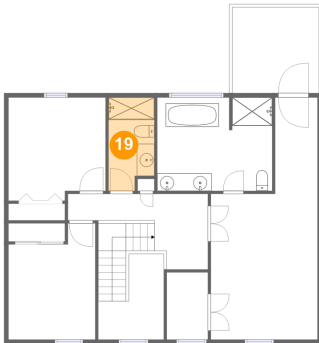

19 Floor 3 - Bath

Dimensions: 5'3" x 10'7"
Area: 52 sq. ft
Counted as Living Area:
Yes

Heated: Yes
Finished: Yes
Enclosed: Yes
Contiguous:
Yes
Permitted: Yes
Wet Space: Yes
Addition: No
Conversion: No