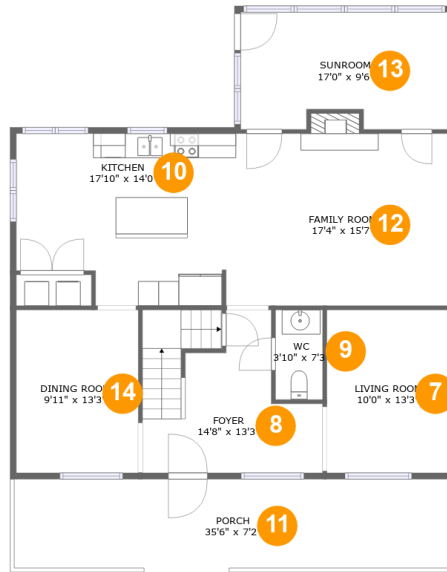

**85 Dixon Dr, Hardy, Franklin County, Virginia,
United States, 24101**

Room Dimensions

Floor 2

Total sqft: 1465

Living area: 1209

#	Room name	Dimensions	Area (sqft)	Counted as Living Area
7	Living Room	10'0" x 13'3"	132 sq. ft	Yes
8	Foyer	14'8" x 13'3"	159 sq. ft	Yes
9	Wc	3'10" x 7'3"	28 sq. ft	Yes
10	Kitchen	17'10" x 14'0"	230 sq. ft	Yes
11	Porch	35'6" x 7'2"	256 sq. ft	No
12	Family Room	17'4" x 15'7"	249 sq. ft	Yes
13	Sunroom	17'0" x 9'6"	154 sq. ft	Yes
14	Dining Room	9'11" x 13'3"	131 sq. ft	Yes