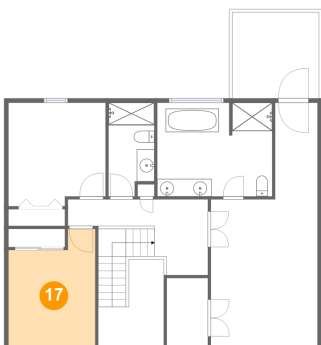

17 Floor 3 - Bedroom

Dimensions: 9'11" x 13'3"
Area: 114 sq. ft
Counted as Living Area:
Yes

Heated: Yes
Finished: Yes
Enclosed: Yes
Contiguous:
Yes
Permitted: Yes
Wet Space: No
Addition: No
Conversion: No