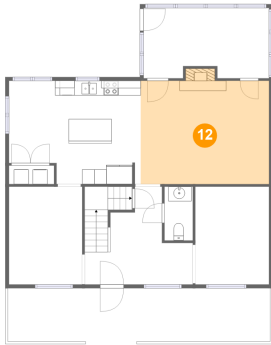

85 Dixon Dr, Hardy, Franklin County, Virginia, United States, 24101

12 Floor 2 - Family Room

Dimensions: 17'4" x 15'7"
Area: 249 sq. ft
Counted as Living Area:
Yes

Heated: Yes
Finished: Yes
Enclosed: Yes
Contiguous:
Yes
Permitted: Yes
Wet Space: No
Addition: No
Conversion: No