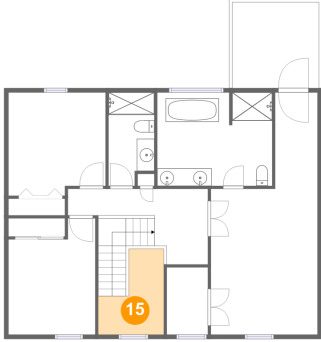

85 Dixon Dr, Hardy, Franklin County, Virginia, United States, 24101

15 Floor 3 - Open To Below

Dimensions: 7'5" x 9'9"
Area: 54 sq. ft
Counted as Living Area: No

Heated: No
Finished: No
Enclosed: No
Contiguous: Yes
Permitted: No
Wet Space: No
Addition: No
Conversion: No