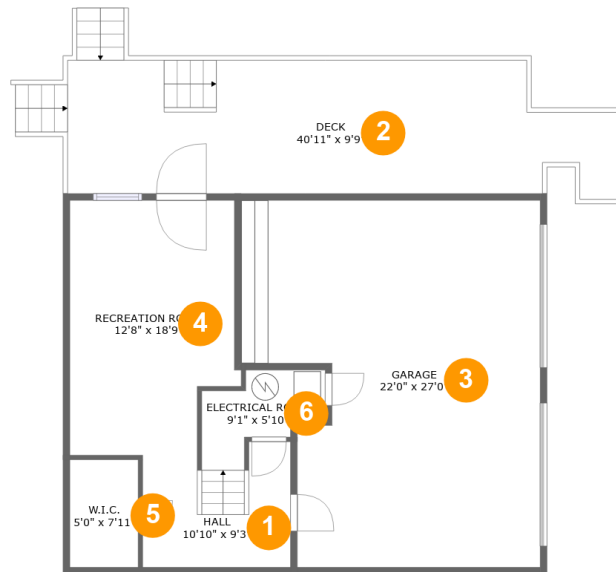

**85 Dixon Dr, Hardy, Franklin County, Virginia,
United States, 24101****Room Dimensions****Floor 1****Total sqft: 1372****Living area: 292**

#	Room name	Dimensions	Area (sqft)	Counted as Living Area
1	Hall	10'10" x 9'3"	89 sq. ft	No
2	Deck	40'11" x 9'9"	370 sq. ft	No
3	Garage	22'0" x 27'0"	522 sq. ft	No
4	Recreation Room	12'8" x 18'9"	214 sq. ft	Yes
5	W.i.c.	5'0" x 7'11"	40 sq. ft	Yes
6	Electrical Room	9'1" x 5'10"	45 sq. ft	No

**85 Dixon Dr, Hardy, Franklin County, Virginia,
United States, 24101**

Room Dimensions

Floor 2

Total sqft: 1465

Living area: 1209

#	Room name	Dimensions	Area (sqft)	Counted as Living Area
7	Living Room	10'0" x 13'3"	132 sq. ft	Yes
8	Foyer	14'8" x 13'3"	159 sq. ft	Yes
9	Wc	3'10" x 7'3"	28 sq. ft	Yes
10	Kitchen	17'10" x 14'0"	230 sq. ft	Yes
11	Porch	35'6" x 7'2"	256 sq. ft	No
12	Family Room	17'4" x 15'7"	249 sq. ft	Yes
13	Sunroom	17'0" x 9'6"	154 sq. ft	Yes
14	Dining Room	9'11" x 13'3"	131 sq. ft	Yes