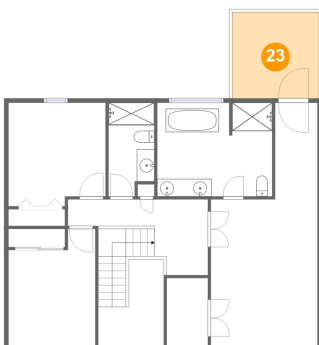

23 Floor 3 - Balcony

Dimensions: 9'11" x 9'9"
Area: 97 sq. ft
Counted as Living Area: No

Heated: No
Finished: Yes
Enclosed: No
Contiguous: Yes
Permitted: Yes
Wet Space: No
Addition: No
Conversion: No