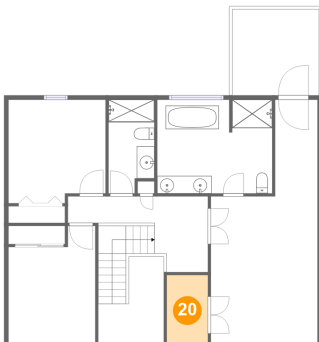

20 Floor 3 - W.i.c.

Dimensions: 4'8" x 7'8"
Area: 36 sq. ft
Counted as Living Area:
Yes

Heated: Yes
Finished: Yes
Enclosed: Yes
Contiguous:
Yes
Permitted: Yes
Wet Space: No
Addition: No
Conversion: No