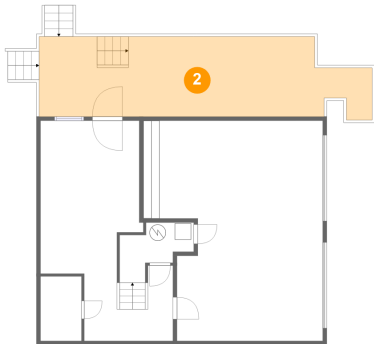

85 Dixon Dr, Hardy, Franklin County, Virginia, United States, 24101

1 Floor 1 - Hall

Dimensions: 10'10" x 9'3"
Area: 89 sq. ft
Counted as Living Area: No

Heated: Yes
Finished: Yes
Enclosed: Yes
Contiguous: No
Permitted: Yes
Wet Space: No
Addition: No
Conversion: No

2 Floor 1 - Deck

Dimensions: 40'11" x 9'9"
Area: 370 sq. ft
Counted as Living Area: No

Heated: No
Finished: Yes
Enclosed: No
Contiguous: Yes
Permitted: Yes
Wet Space: No
Addition: No
Conversion: No

85 Dixon Dr, Hardy, Franklin County, Virginia, United States, 24101