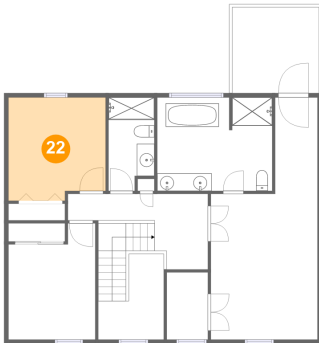

22 Floor 3 - Bedroom

Dimensions: 11'1" x 11'9"
Area: 125 sq. ft
Counted as Living Area:
Yes

Heated: Yes
Finished: Yes
Enclosed: Yes
Contiguous:
Yes
Permitted: Yes
Wet Space: No
Addition: No
Conversion: No