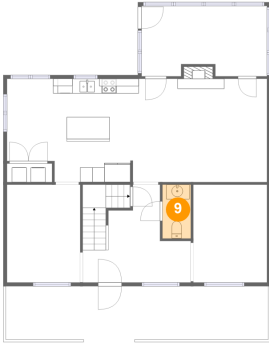

8 Floor 2 - Foyer

Dimensions: 14'8" x 13'3"
Area: 159 sq. ft
Counted as Living Area:
Yes

Heated: Yes
Finished: Yes
Enclosed: Yes
Contiguous:
Yes
Permitted: Yes
Wet Space: No
Addition: No
Conversion: No

85 Dixon Dr, Hardy, Franklin County, Virginia, United States, 24101

9 Floor 2 - Wc

Dimensions: 3'10" x 7'3"
Area: 28 sq. ft
Counted as Living Area:
Yes

Heated: Yes
Finished: Yes
Enclosed: Yes
Contiguous:
Yes
Permitted: Yes
Wet Space: Yes
Addition: No
Conversion: No

10 Floor 2 - Kitchen