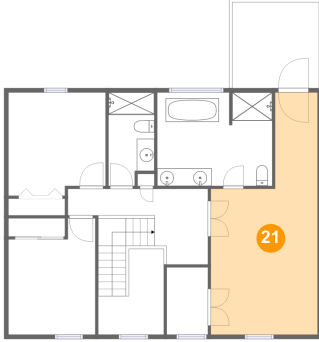

85 Dixon Dr, Hardy, Franklin County, Virginia, United States, 24101

21 Floor 3 - Primary Bedroom

Dimensions: 12'2" x 27'6"
Area: 254 sq. ft
Counted as Living Area:
Yes

Heated: Yes
Finished: Yes
Enclosed: Yes
Contiguous:
Yes
Permitted: Yes
Wet Space: No
Addition: No
Conversion: No