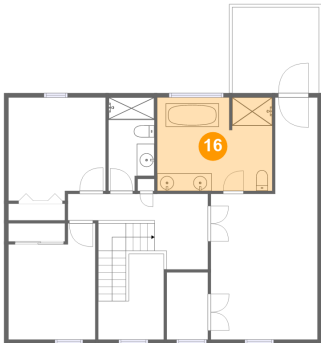

16 Floor 3 - Primary Bath

Dimensions: 13'1" x 10'7"
Area: 138 sq. ft
Counted as Living Area:
Yes

Heated: Yes
Finished: Yes
Enclosed: Yes
Contiguous:
Yes
Permitted: Yes
Wet Space: Yes
Addition: No
Conversion: No