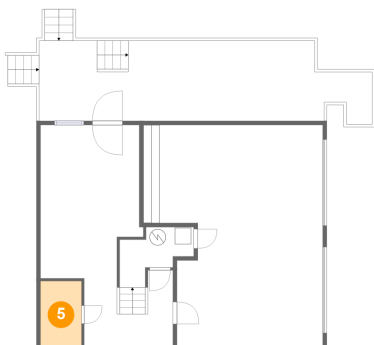

5 Floor 1 - W.i.c.

Dimensions: 5'0" x 7'11"
Area: 40 sq. ft
Counted as Living Area:
Yes

Heated: Yes
Finished: Yes
Enclosed: Yes
Contiguous:
Yes
Permitted: Yes
Wet Space: No
Addition: No
Conversion: No