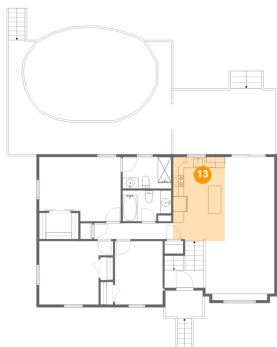

13 Floor 2 - Kitchen

Dimensions: 9'6" x 15'6"
Area: 146 sq. ft
Counted as living area: Yes

Heated: Yes
Finished: Yes
Enclosed: Yes
Contiguous: Yes
Permitted: Yes
Wet space: No
Addition: No
Conversion: No