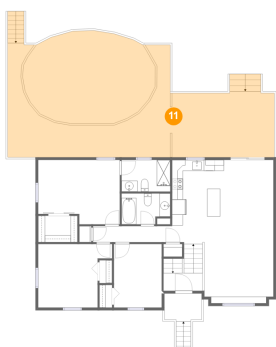

9 Floor 2 - Hall

Dimensions: 14'6" x 2'11"
Area: 43 sq. ft
Counted as living area: Yes

Heated: Yes
Finished: Yes
Enclosed: Yes
Contiguous: Yes
Permitted: Yes
Wet space: No
Addition: No
Conversion: No

10 Floor 2 - Dining Room

Dimensions: 9'1" x 15'5"
Area: 141 sq. ft
Counted as living area: Yes

Heated: Yes
Finished: Yes
Enclosed: Yes
Contiguous: Yes
Permitted: Yes
Wet space: No
Addition: No
Conversion: No

11 Floor 2 - Outdoor