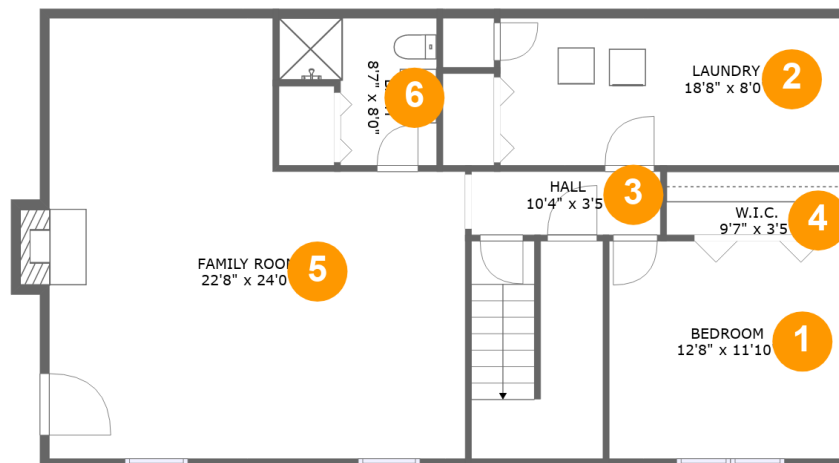

 **2,943** Total sqft

811 North Mill Road, Salem, Salem, Virginia, United States, 24153

Room dimensions

Floor 1

Total sqft: 1115 Living area: 1107

#		Dimensions	sqft	Counted as living area
1	Bedroom	12'8" x 11'10"	151 sq. ft	Yes
2	Utility	18'8" x 8'0"	150 sq. ft	Yes
3	Hall	10'4" x 3'5"	36 sq. ft	Yes
4	Cl	9'7" x 3'5"	33 sq. ft	Yes
5	Living Room	22'8" x 24'0"	464 sq. ft	Yes
6	Bath	8'7" x 8'0"	54 sq. ft	Yes

811 North Mill Road, Salem, Salem, Virginia, United States, 24153

Room dimensions

Floor 2

Total sqft: 1828 Living area: 1208

#		Dimensions	sqft	Counted as living area
7	Living Room	12'8" x 10'11"	135 sq. ft	Yes
8	Bedroom	8'9" x 11'8"	103 sq. ft	Yes
9	Hall	14'6" x 2'11"	43 sq. ft	Yes
10	Dining Room	9'1" x 15'5"	141 sq. ft	Yes
11	Outdoor	49'0" x 21'0"	915 sq. ft	No
12	Bedroom	15'0" x 11'10"	163 sq. ft	Yes
13	Kitchen	9'6" x 15'6"	146 sq. ft	Yes
14	Outdoor	6'10" x 5'2"	48 sq. ft	No
15	Bath	8'11" x 5'10"	52 sq. ft	Yes
16	Bath	8'11" x 5'8"	47 sq. ft	Yes
17	Entry	7'2" x 3'3"	54 sq. ft	Yes

Dimensions: 12'8" x 10'11"
Area: 135 sq. ft
Counted as living area: Yes

Heated: Yes
Finished: Yes
Enclosed: Yes
Contiguous: Yes
Permitted: Yes
Wet space: No
Addition: No
Conversion: No

8 Floor 2 - Bedroom