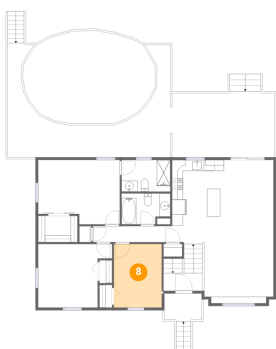

6 Floor 1 - Bath

Dimensions: 8'7" x 8'0"
Area: 54 sq. ft
Counted as living area: Yes

Heated: Yes
Finished: Yes
Enclosed: Yes
Contiguous: Yes
Permitted: Yes
Wet space: Yes
Addition: No
Conversion: No

7 Floor 2 - Living Room

Dimensions: 12'8" x 10'11"
Area: 135 sq. ft
Counted as living area: Yes

Heated: Yes
Finished: Yes
Enclosed: Yes
Contiguous: Yes
Permitted: Yes
Wet space: No
Addition: No
Conversion: No

8 Floor 2 - Bedroom