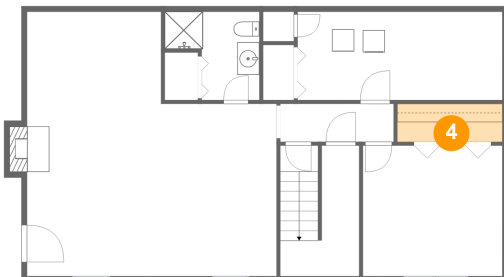

4 Floor 1 - Cl

Dimensions: 9'7" x 3'5"
Area: 33 sq. ft
Counted as living area: Yes

Heated: Yes
Finished: Yes
Enclosed: Yes
Contiguous: Yes
Permitted: Yes
Wet space: No
Addition: No
Conversion: No