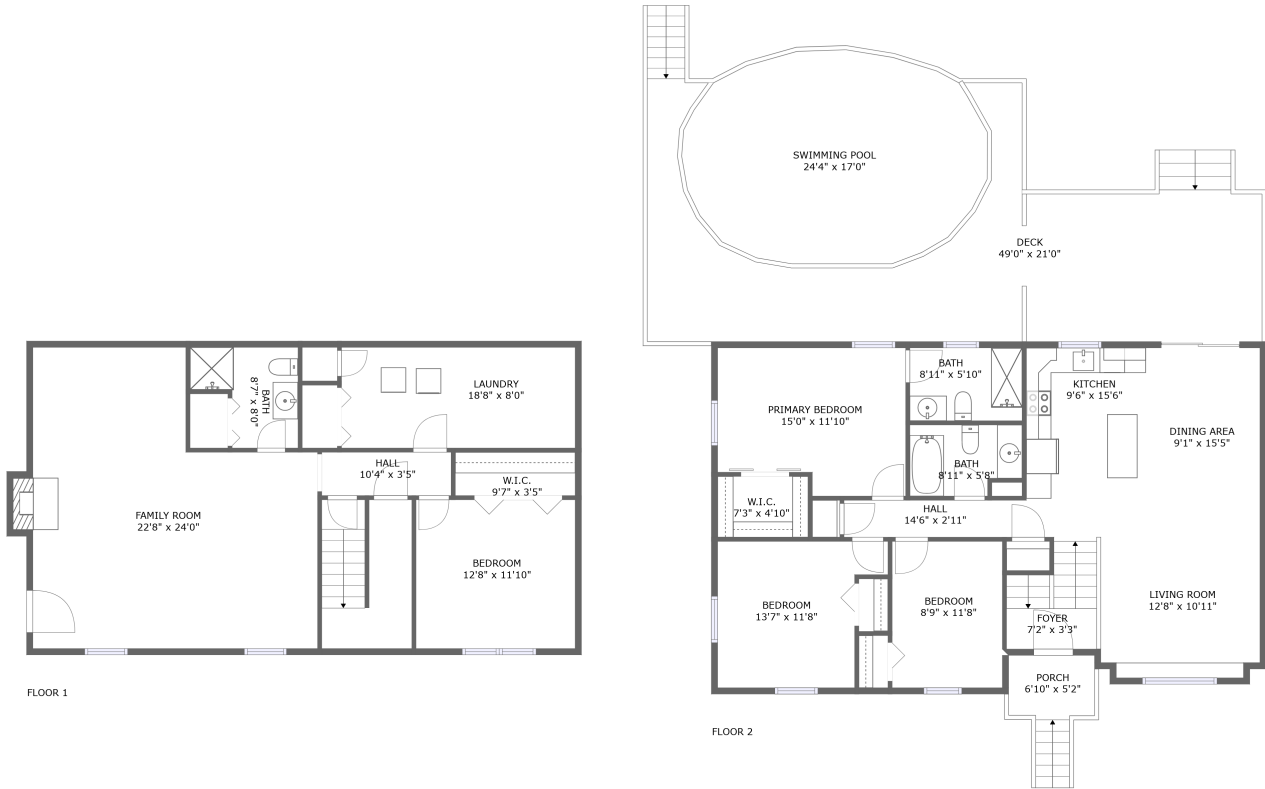

811 North Mill Road, Salem, Salem, Virginia, United States, 24153

Property summary

0 Garages

4 Bedrooms

3 Bathrooms

0 Half baths

2 Floors

2,315 Gross living area sqft

2,943 Total sqft