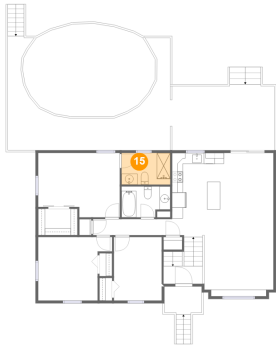

811 North Mill Road, Salem, Salem, Virginia, United States, 24153

15 Floor 2 - Bath

Dimensions: 8'11" x 5'10"
Area: 52 sq. ft
Counted as living area: Yes

Heated: Yes
Finished: Yes
Enclosed: Yes
Contiguous: Yes
Permitted: Yes
Wet space: Yes
Addition: No
Conversion: No