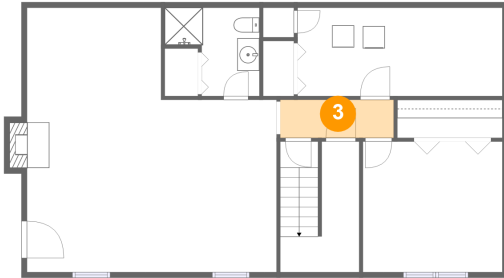

811 North Mill Road, Salem, Salem, Virginia, United States, 24153

3 Floor 1 - Hall

Dimensions: 10'4" x 3'5"
Area: 36 sq. ft
Counted as living area: Yes

Heated: Yes
Finished: Yes
Enclosed: Yes
Contiguous: Yes
Permitted: Yes
Wet space: No
Addition: No
Conversion: No