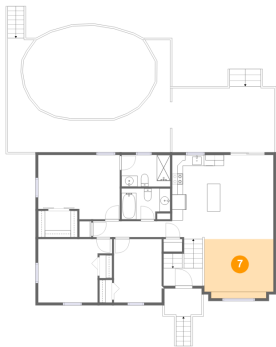

7 Floor 2 - Living Room

Dimensions: 12'8" x 10'11"
Area: 135 sq. ft
Counted as living area: Yes

Heated: Yes
Finished: Yes
Enclosed: Yes
Contiguous: Yes
Permitted: Yes
Wet space: No
Addition: No
Conversion: No