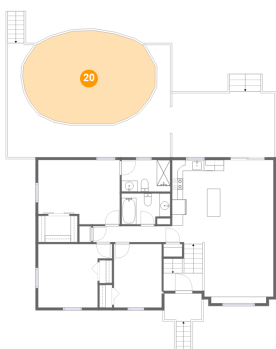

Heated: Yes
Finished: Yes
Enclosed: Yes
Contiguous: Yes
Permitted: Yes
Wet space: No
Addition: No
Conversion: No

19 Floor 2 - Bedroom

Dimensions: 13'7" x 11'8"
Area: 135 sq. ft
Counted as living area: Yes

Heated: Yes
Finished: Yes
Enclosed: Yes
Contiguous: Yes
Permitted: Yes
Wet space: No
Addition: No
Conversion: No

20 Floor 2 - Swimming Pool

Dimensions: 24'4" x 17'0"
Area: 343 sq. ft
Counted as living area: No