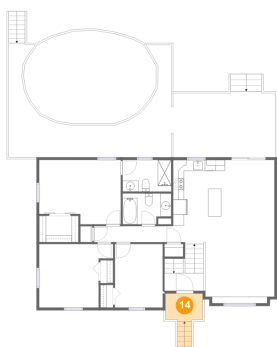

14 Floor 2 - Outdoor

Dimensions: 6'10" x 5'2"
Area: 48 sq. ft
Counted as living area: No

Heated: No
Finished: Yes
Enclosed: No
Contiguous: Yes
Permitted: Yes
Wet space: No
Addition: No
Conversion: No