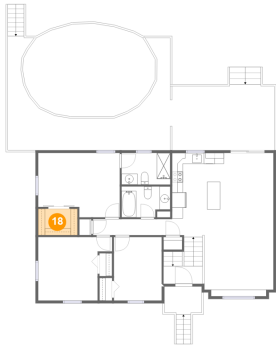

811 North Mill Road, Salem, Salem, Virginia, United States, 24153

18 Floor 2 - Cl

Dimensions: 7'3" x 4'10"
Area: 35 sq. ft
Counted as living area: Yes

Heated: Yes
Finished: Yes
Enclosed: Yes
Contiguous: Yes
Permitted: Yes
Wet space: No
Addition: No
Conversion: No