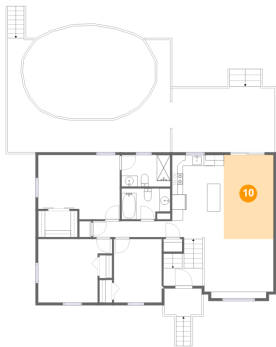

Dimensions: 8'9" x 11'8"
Area: 103 sq. ft
Counted as living area: Yes

Heated: Yes
Finished: Yes
Enclosed: Yes
Contiguous: Yes
Permitted: Yes
Wet space: No
Addition: No
Conversion: No

811 North Mill Road, Salem, Salem, Virginia, United States, 24153

9 Floor 2 - Hall

Dimensions: 14'6" x 2'11"
Area: 43 sq. ft
Counted as living area: Yes

Heated: Yes
Finished: Yes
Enclosed: Yes
Contiguous: Yes
Permitted: Yes
Wet space: No
Addition: No
Conversion: No

10 Floor 2 - Dining Room