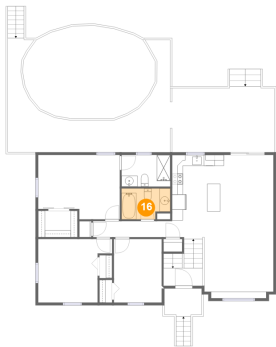

16 Floor 2 - Bath

Dimensions: 8'11" x 5'8"
Area: 47 sq. ft
Counted as living area: Yes

Heated: Yes
Finished: Yes
Enclosed: Yes
Contiguous: Yes
Permitted: Yes
Wet space: Yes
Addition: No
Conversion: No