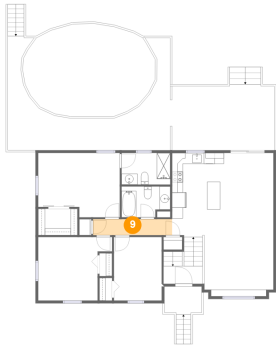

811 North Mill Road, Salem, Salem, Virginia, United States, 24153

9 Floor 2 - Hall

Dimensions: 14'6" x 2'11"
Area: 43 sq. ft
Counted as living area: Yes

Heated: Yes
Finished: Yes
Enclosed: Yes
Contiguous: Yes
Permitted: Yes
Wet space: No
Addition: No
Conversion: No