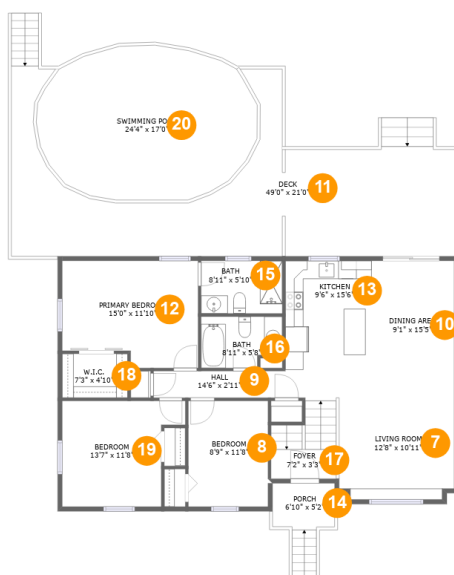

 **2,943** Total sqft

811 North Mill Road, Salem, Salem, Virginia, United States, 24153

Room dimensions

Floor 1

Total sqft: 1115 Living area: 1107

#		Dimensions	sqft	Counted as living area
1	Bedroom	12'8" x 11'10"	151 sq. ft	Yes
2	Utility	18'8" x 8'0"	150 sq. ft	Yes
3	Hall	10'4" x 3'5"	36 sq. ft	Yes
4	Cl	9'7" x 3'5"	33 sq. ft	Yes
5	Living Room	22'8" x 24'0"	464 sq. ft	Yes
6	Bath	8'7" x 8'0"	54 sq. ft	Yes

811 North Mill Road, Salem, Salem, Virginia, United States, 24153

Room dimensions

Floor 2

Total sqft: 1828 Living area: 1208

#		Dimensions	sqft	Counted as living area
7	Living Room	12'8" x 10'11"	135 sq. ft	Yes
8	Bedroom	8'9" x 11'8"	103 sq. ft	Yes
9	Hall	14'6" x 2'11"	43 sq. ft	Yes
10	Dining Room	9'1" x 15'5"	141 sq. ft	Yes
11	Outdoor	49'0" x 21'0"	915 sq. ft	No
12	Bedroom	15'0" x 11'10"	163 sq. ft	Yes
13	Kitchen	9'6" x 15'6"	146 sq. ft	Yes
14	Outdoor	6'10" x 5'2"	48 sq. ft	No
15	Bath	8'11" x 5'10"	52 sq. ft	Yes
16	Bath	8'11" x 5'8"	47 sq. ft	Yes
17	Entry	7'2" x 3'3"	54 sq. ft	Yes

2 Floor 1 - Utility

Dimensions: 18'8" x 8'0"
Area: 150 sq. ft
Counted as living area: Yes

Heated: Yes
Finished: Yes
Enclosed: Yes
Contiguous: Yes
Permitted: Yes
Wet space: No
Addition: No
Conversion: No