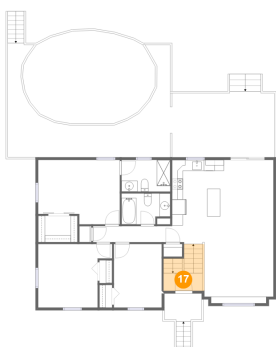

17 Floor 2 - Entry

Dimensions: 7'2" x 3'3"
Area: 54 sq. ft
Counted as living area: Yes

Heated: Yes
Finished: Yes
Enclosed: Yes
Contiguous: Yes
Permitted: Yes
Wet space: No
Addition: No
Conversion: No